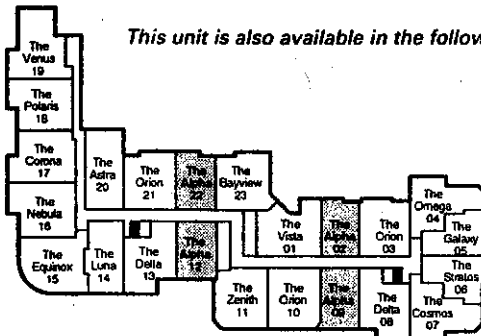

The HORIZON On Bay

633 Bay Street
Toronto, Canada,
M5G 2G4
(416) 340-VIEW

THE ALPHA

637 SQ. FT. (Approximately)

This unit is also available in the following sizes: 632, 650, 660, 669 square feet. (Approximately)

Typical Floor 2nd to 6th

Typical Floor 8th to 27th

Note: 7th Floor Varies