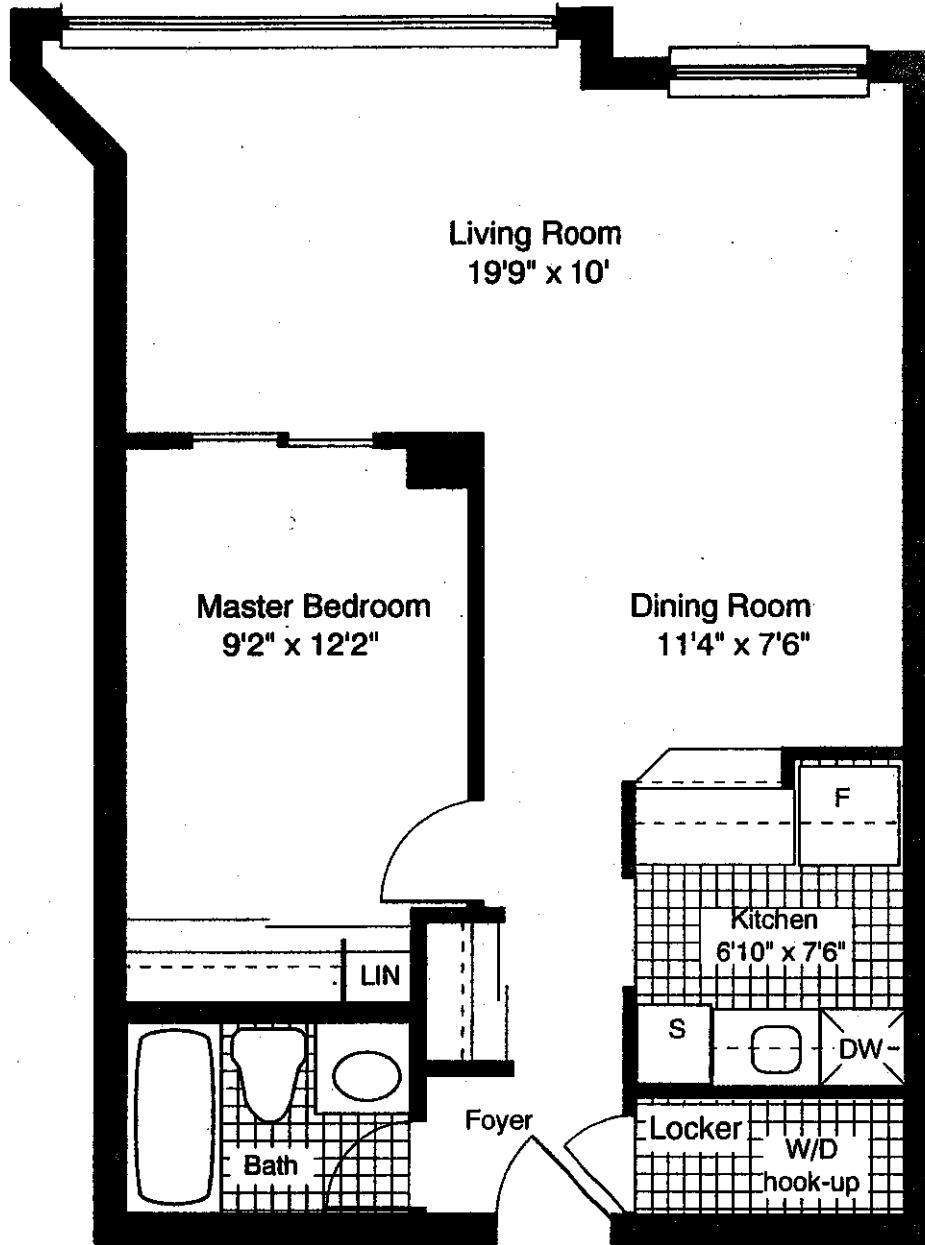

The HORIZON On Bay

633 Bay Street
Toronto, Canada,
M5G 2G4
(416) 340-VIEW

THE ALPHA

637 SQ. FT. (Approximately)

This unit is also available in the following sizes: 632, 650, 660, 669 square feet. (Approximately)

Typical Floor 2nd to 6th

Typical Floor 8th to 27th

Note: 7th Floor Varies