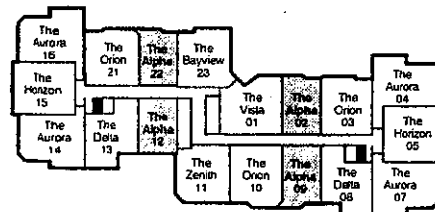

The HORIZON On Bay

633 Bay Street
Toronto, Canada,
M5G 2G4
(416) 340-VIEW

THE ALPHA

637 SQ. FT. (Approximately)

This unit is also available in the following sizes: 632, 650, 660, 669 square feet. (Approximately)

Typical Floor 2nd to 6th

Typical Floor 8th to 27th

Note: 7th Floor Varies