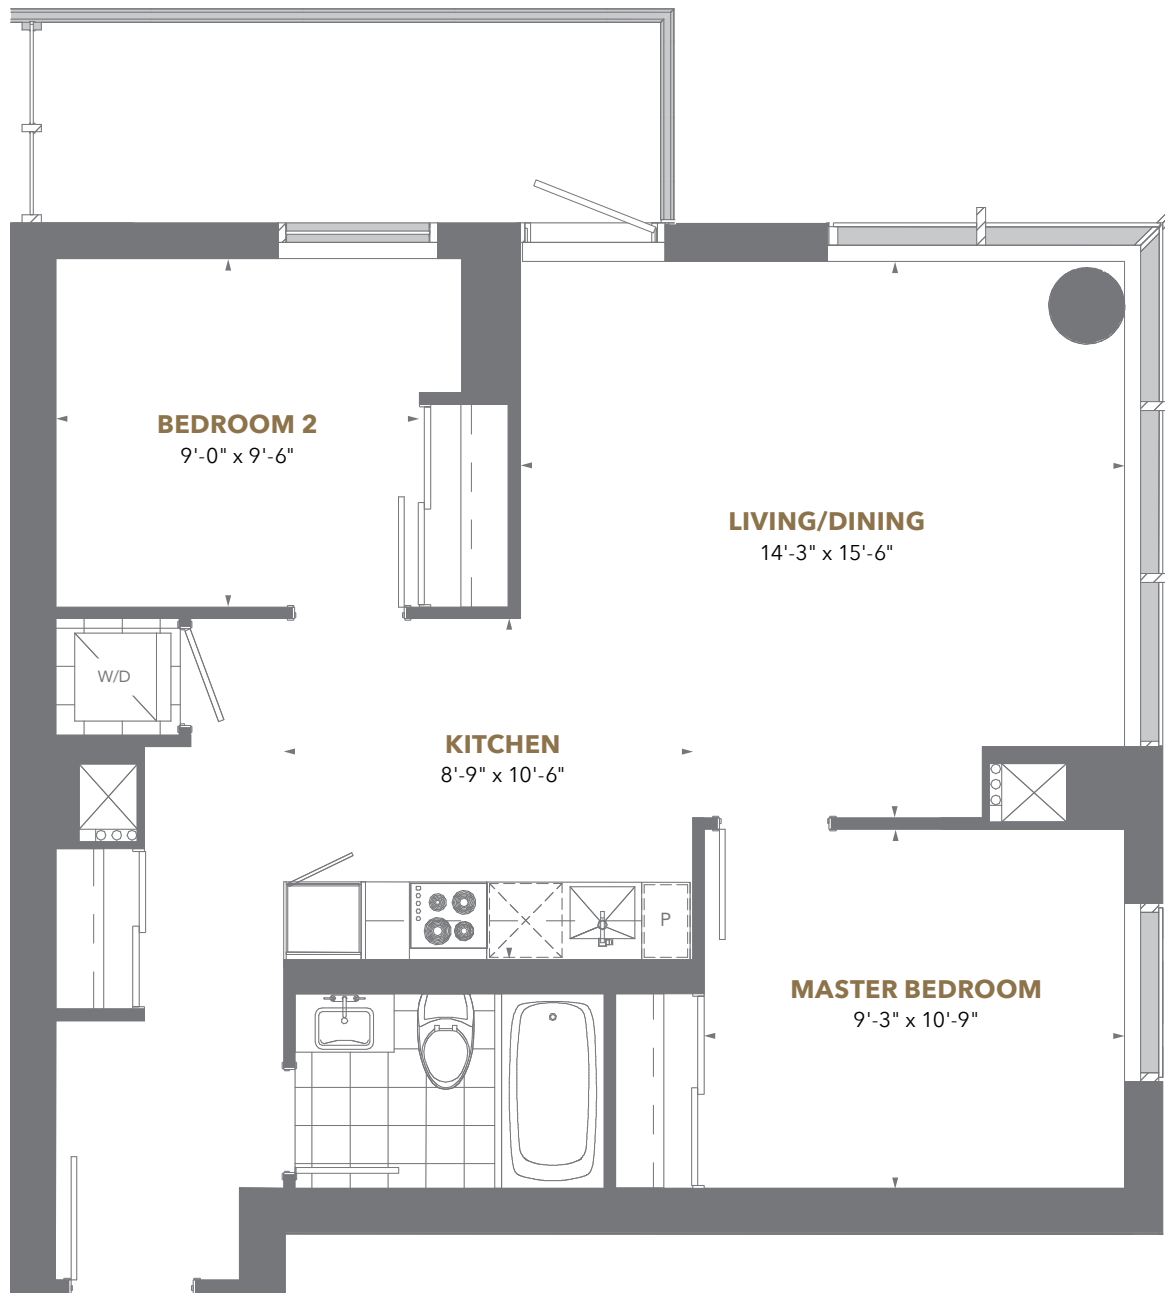

THE PRESTIGE

PINNACLE ONE YONGE

Residence 07

2 Bedroom

Suite Area: 759 sq. ft.
Balcony Area: 84 sq. ft.

Floors 8 to 34

Floors 38 to 54