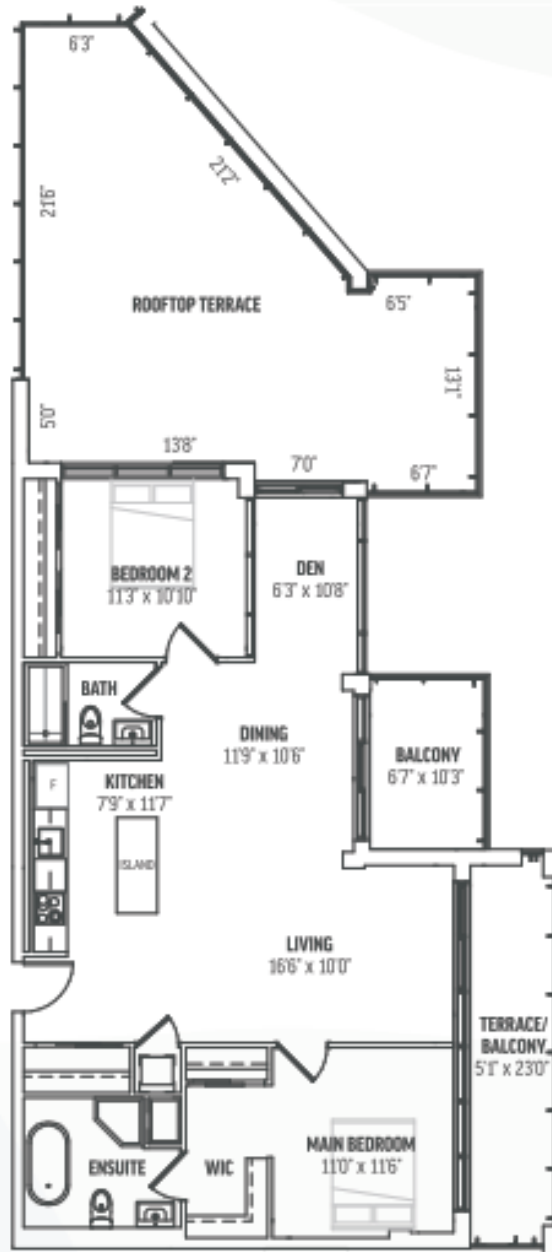

K1 BALA

2 BED + DEN | 2 BATH
UNIT: 501

1,166 SQ. FT.
OUTDOOR AREA 769 SQ. FT.

**LAKESIDE
MUSKOKA**

All prices, figures, sizes, specifications and information are subject to change without notice. All areas and stated dimensions are approximate. Mechanical location, actual usable floor space, living area and square footage may vary from stated floor area. E & O. E. A2