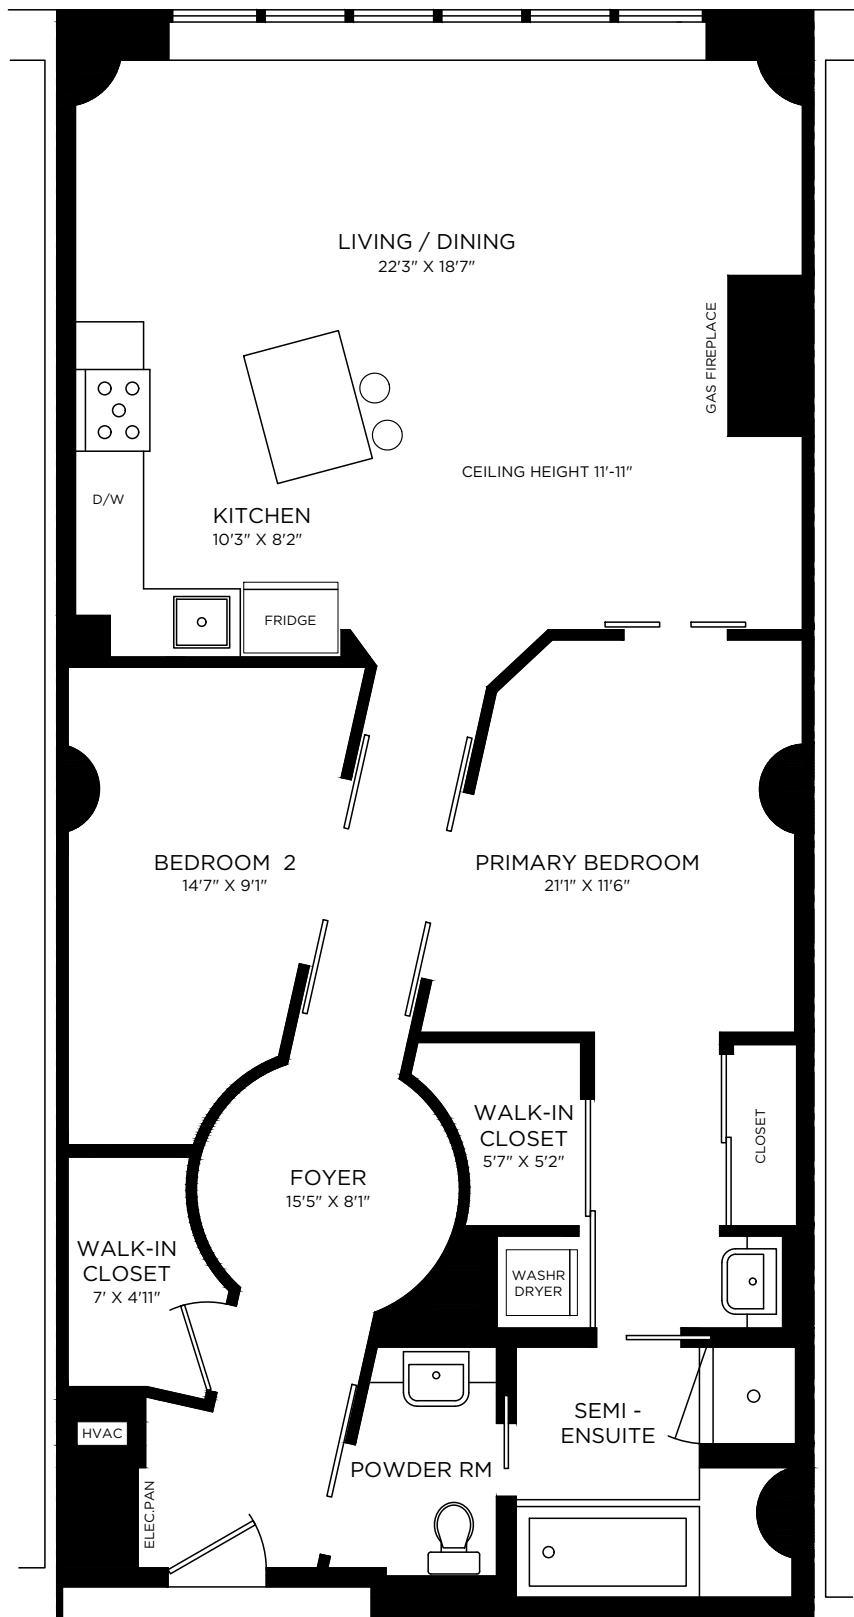

SHANE

747-155 DALHOUSIE ST

APPROX. 1,131 SQ. FT.

SOLDBYSHANE.COM

416 36-SHANE

SHANE CARSLAKE, BROKER WITH ROYAL LEPAGE REAL ESTATE SERVICES LTD., BROKERAGE, HAS NOT MEASURED THE SUBJECT PROPERTY AND MAKES NO REPRESENTATIONS AS TO THE ACCURACY OF ANY OF THE MEASUREMENTS PROVIDED. THE MEASUREMENTS ARE ESTIMATES AND MUST NOT BE RELIED UPON. EXACT MEASUREMENTS CAN BE OBTAINED BY RETAINING THE SERVICES OF A PROFESSIONAL ARCHITECT OR ENGINEER.