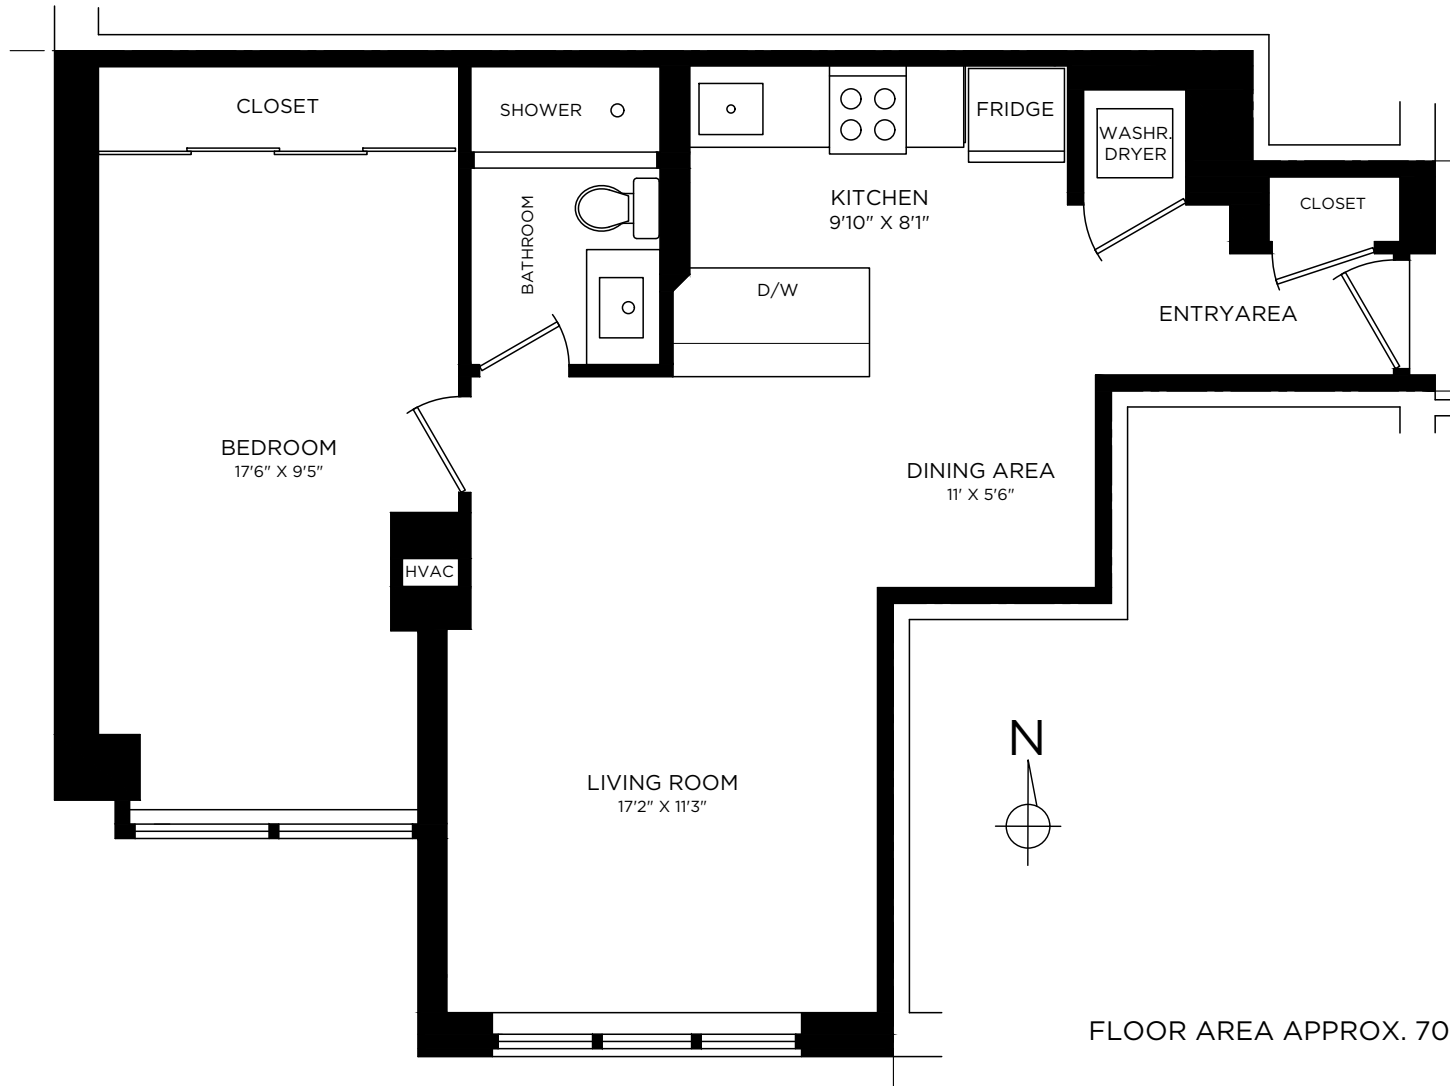

# SHANE

## 802-40 SCOLLARD ST

FLOOR AREA APPROX. 700 SQ. FT.

[SOLDBYSHANE.COM](http://SOLDBYSHANE.COM)

416 36-SHANE

SHANE CARSLAKE, BROKER WITH ROYAL LEPAGE REAL ESTATE SERVICES LTD., BROKERAGE, HAS NOT MEASURED THE SUBJECT PROPERTY AND MAKES NO REPRESENTATIONS AS TO THE ACCURACY OF ANY OF THE MEASUREMENTS PROVIDED. THE MEASUREMENTS ARE ESTIMATES AND MUST NOT BE RELIED UPON. EXACT MEASUREMENTS CAN BE OBTAINED BY RETAINING THE SERVICES OF A PROFESSIONAL ARCHITECT OR ENGINEER.