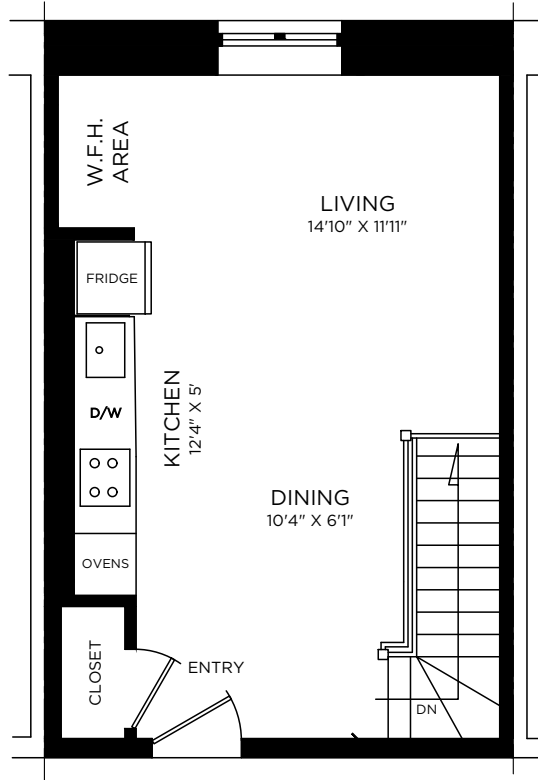

**MAIN LEVEL**  
APPROX. 398 SQ. FT.

**2ND LEVEL**  
APPROX. 852 SQ. FT.

**SOLDBYSHANE.COM**

**416 36-SHANE**