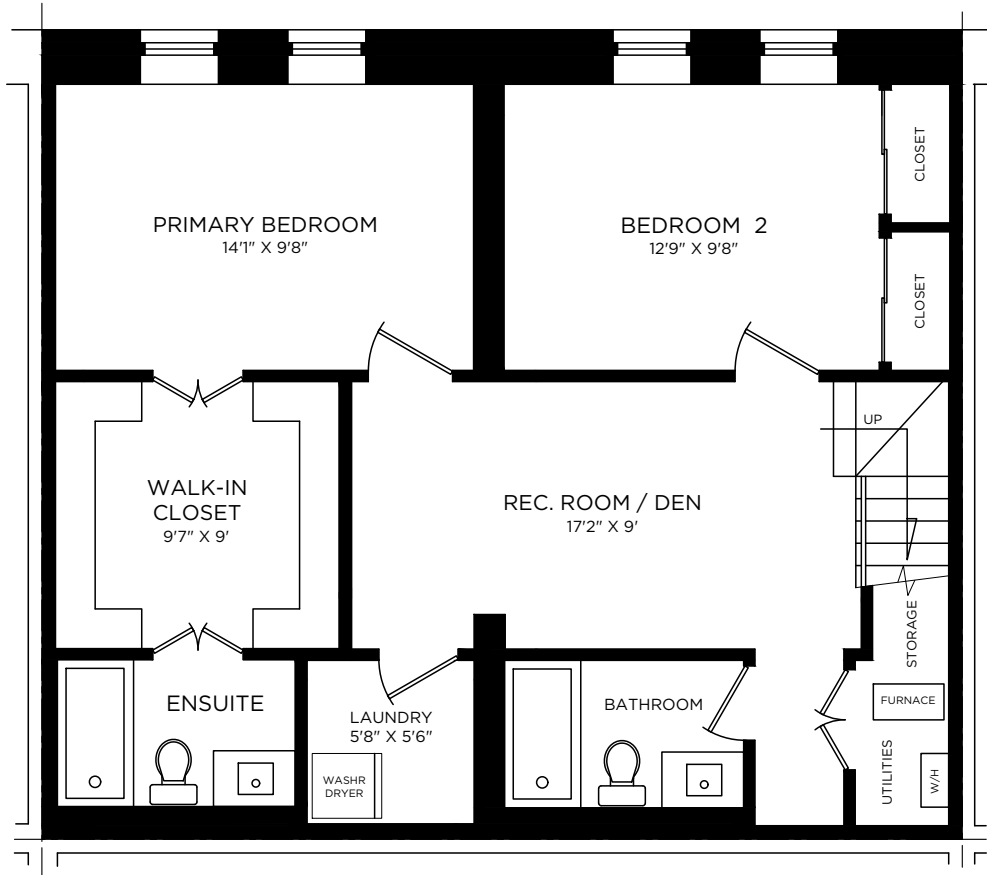

**MAIN LEVEL**  
APPROX. 398 SQ. FT.

**2ND LEVEL**  
APPROX. 852 SQ. FT.

**SOLDBYSHANE.COM**

**416 36-SHANE**