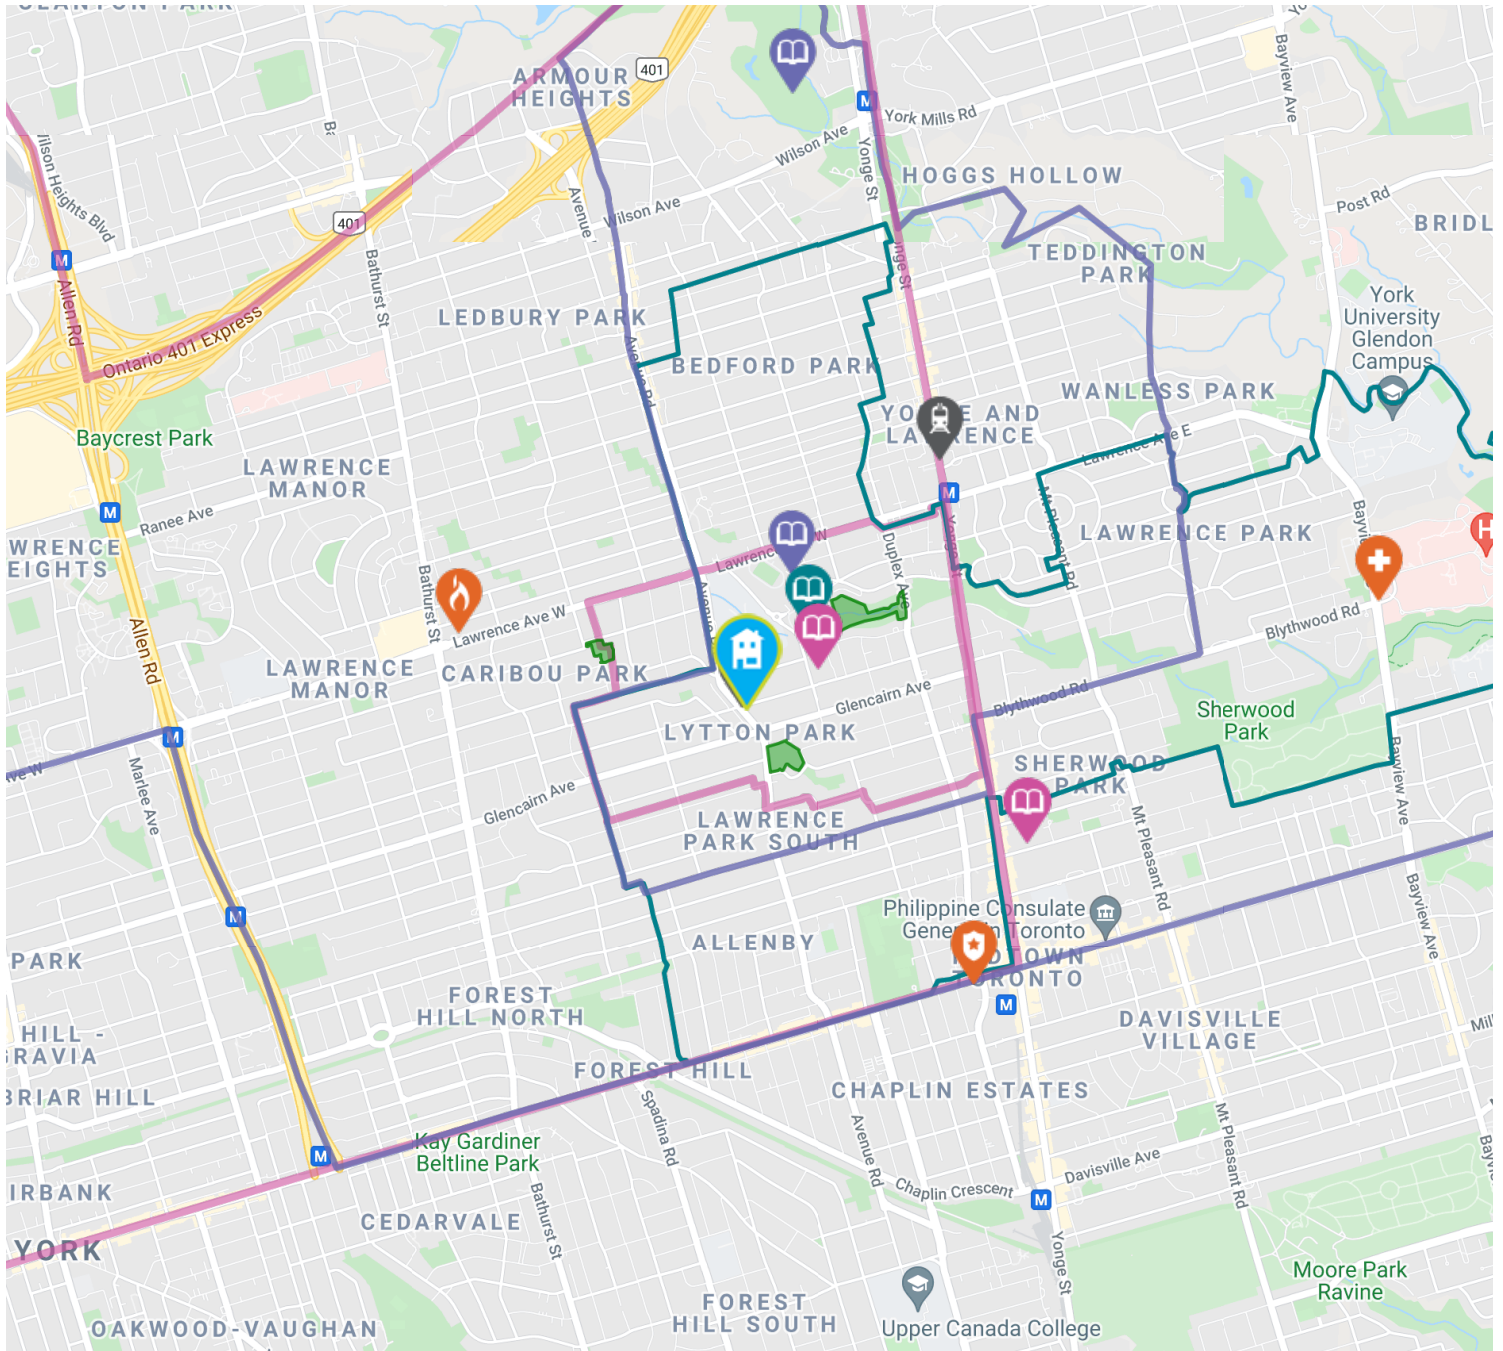

Map data ©2021 Google

Elementary Schools	Middle Schools	High Schools	Transit	Safety
Elementary Attendance Zone	Middle Attendance Zone	High Attendance Zone	Parks	Convenience