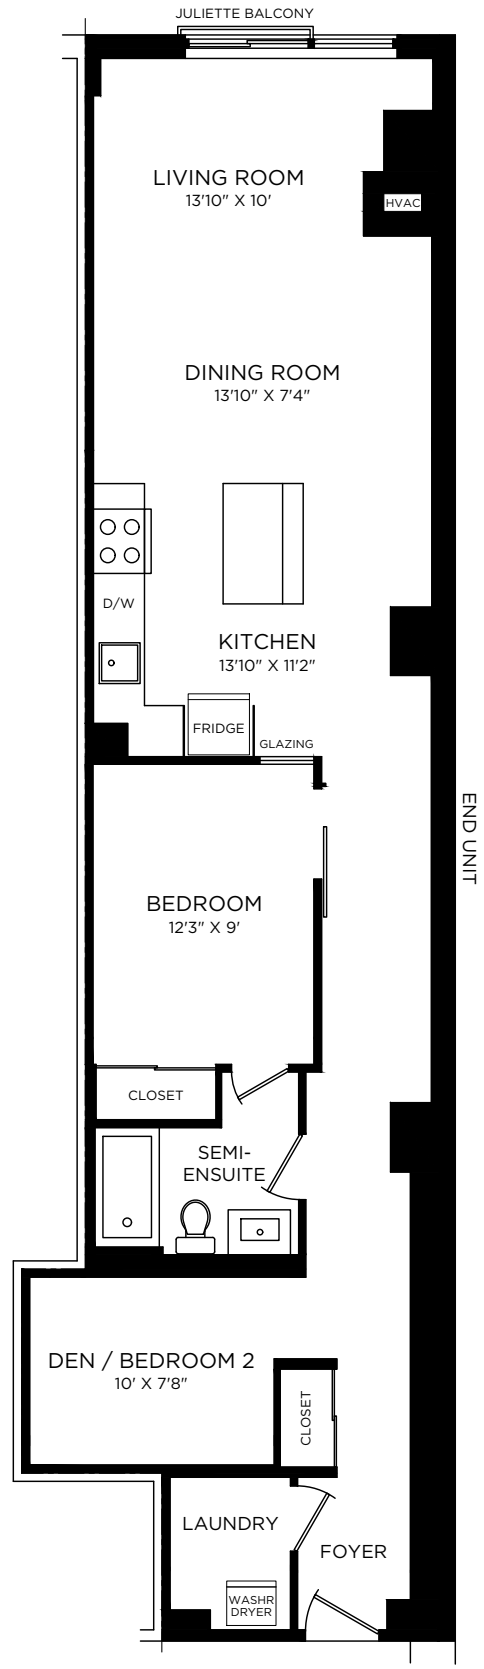

SHANE

MADISON AVENUE LOFT

APPROX. 1,002 SQ. FT.

SOLDBYSHANE.COM

416 36-SHANE

SHANE CARSLAKE, BROKER WITH ROYAL LEPAGE REAL ESTATE SERVICES LTD., BROKERAGE, HAS NOT MEASURED THE SUBJECT PROPERTY AND MAKES NO REPRESENTATIONS AS TO THE ACCURACY OF ANY OF THE MEASUREMENTS PROVIDED. THE MEASUREMENTS ARE ESTIMATES AND MUST NOT BE RELIED UPON. EXACT MEASUREMENTS CAN BE OBTAINED BY RETAINING THE SERVICES OF A PROFESSIONAL ARCHITECT OR ENGINEER. THE KITCHEN ISLAND IS NOT INCLUDED.