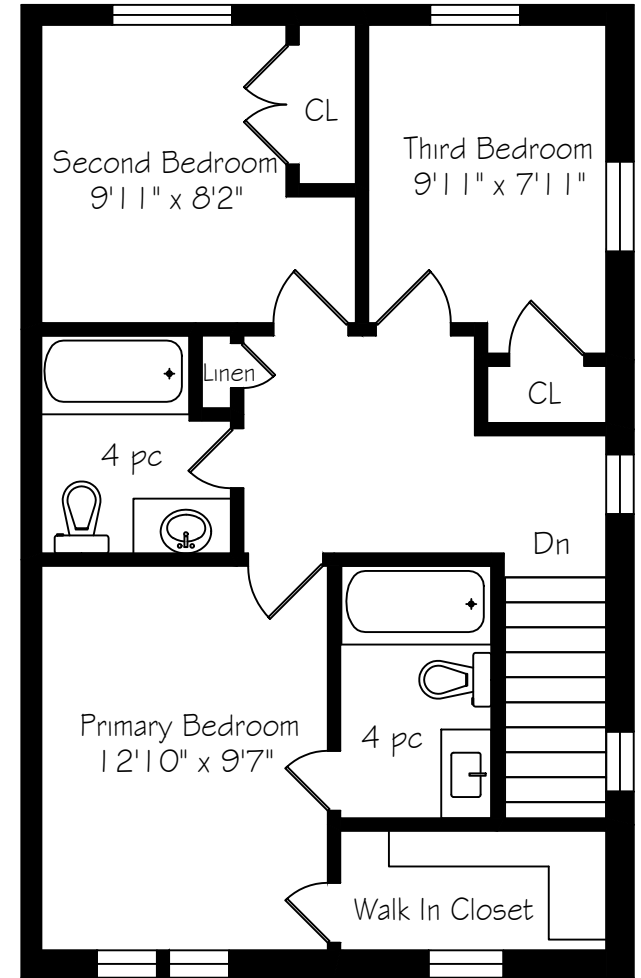

1-2341 Parkhaven Blvd

Measurements and Calculations are approximate
To be used as guidelines only
www.measuredup.ca

Ground Floor
243 Square Feet

Main Floor
612 Square Feet

Second Floor
652 Square Feet