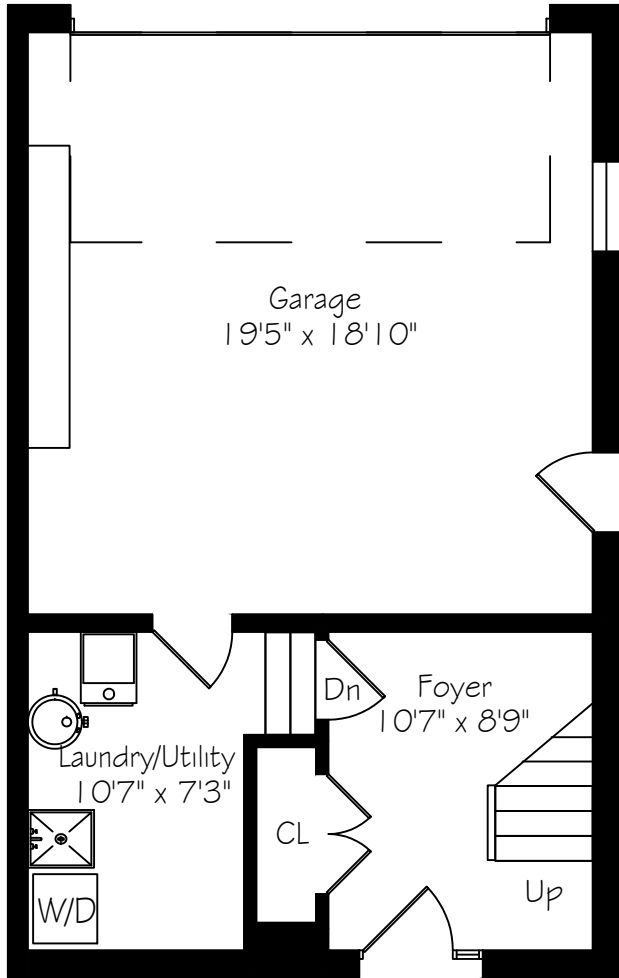

1-2341 Parkhaven Blvd

Measurements and Calculations are approximate
To be used as guidelines only
www.measuredup.ca

Ground Floor
243 Square Feet

Main Floor
612 Square Feet

Second Floor
652 Square Feet