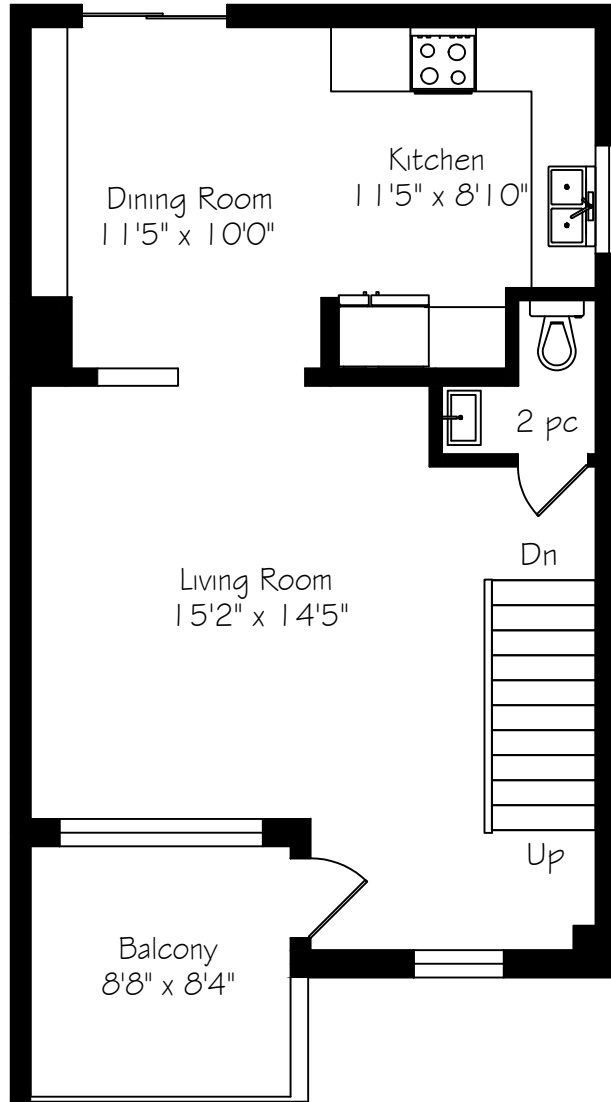

1-2341 Parkhaven Blvd

Measurements and Calculations are approximate
To be used as guidelines only
www.measuredup.ca

Ground Floor
243 Square Feet

Main Floor
612 Square Feet

Second Floor
652 Square Feet