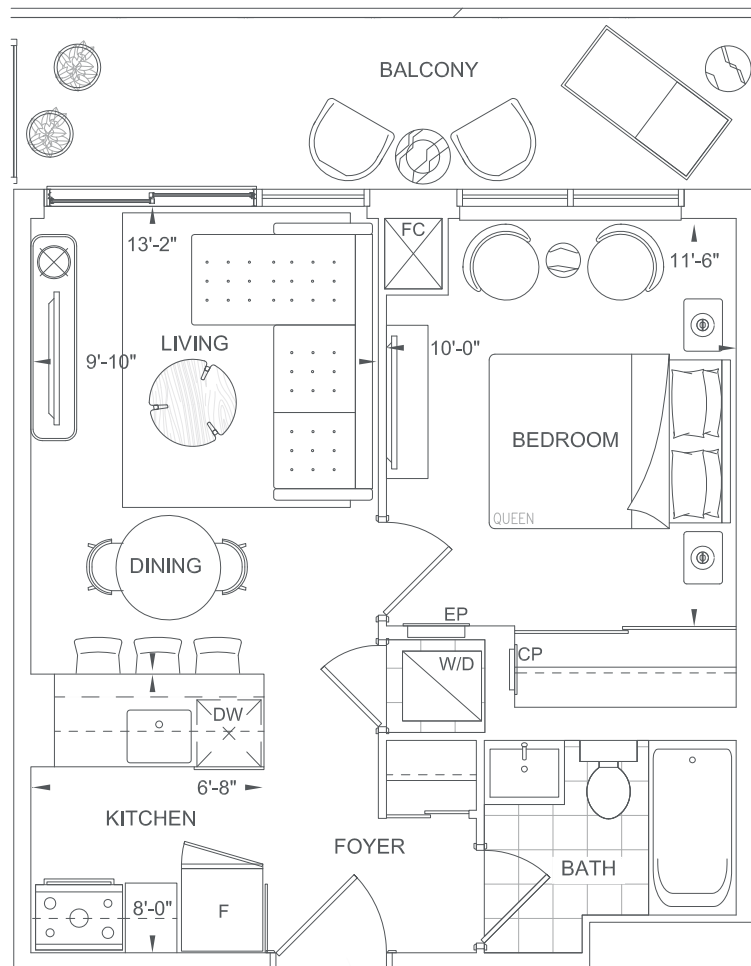

ADDISON 1 BEDROOM 460 SQ.FT.

LEVEL 3 TERRACE

level 3

level 4

level 5-32

ALLENBY 1 BEDROOM 472 SQ.FT.

LEVEL 3 TERRACE

level 3

level 4

level 5-32

ABBINGTON 1 BEDROOM 479 SQ.FT.

LEVEL 4 TERRACE

level 4

level 5-32

ESSEX 1 BEDROOM 521 SQ.FT.

level 3

level 4

level 5-32

ELGIN 1 BEDROOM 530 SQ.FT.

level 3

level 4

level 5-32

**GRAMMERCY 1 BEDROOM + DEN 612 SQ.FT.**

level 4

level 5-32

level 33

**GIBSON** 1 BEDROOM + DEN 635 SQ.FT.

**BEDFORD 2 BEDROOM 794 SQ.FT.**

level 4

level 33

level 5-32

level 34