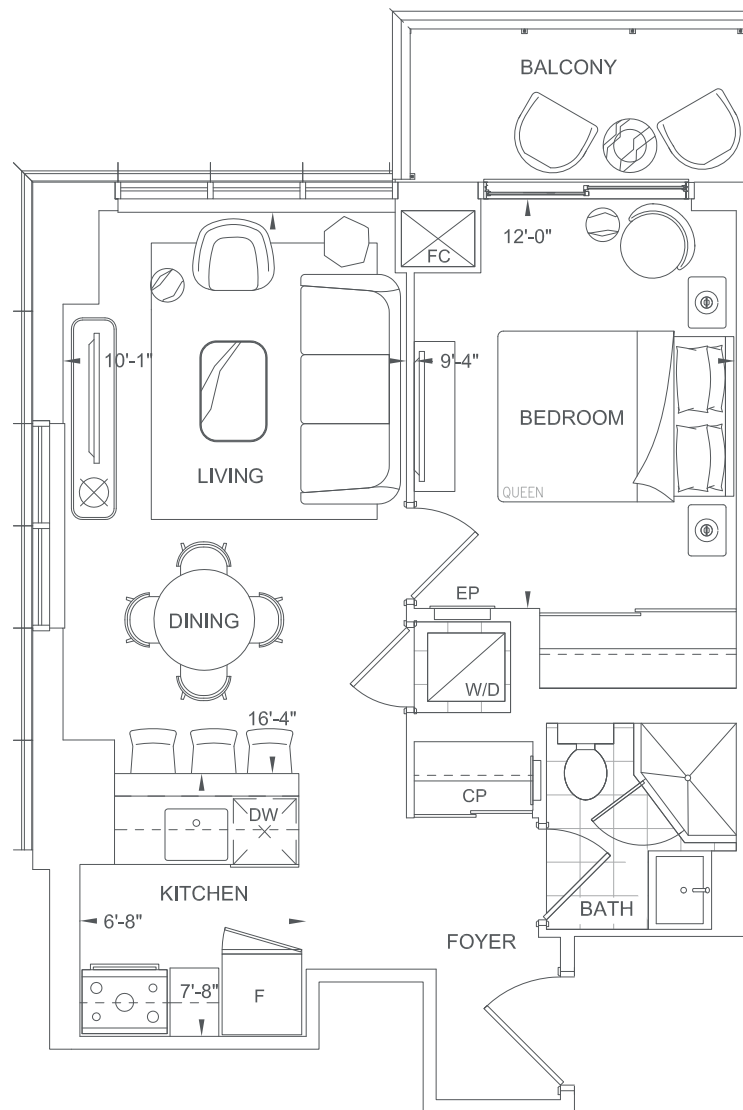

ADDISON 1 BEDROOM 460 SQ.FT.

LEVEL 3 TERRACE

level 3

level 4

level 5-32

ALLENBY 1 BEDROOM 472 SQ.FT.

LEVEL 3 TERRACE

level 3

level 4

level 5-32

ABBINGTON 1 BEDROOM 479 SQ.FT.

LEVEL 4 TERRACE

level 4

level 5-32

ESSEX 1 BEDROOM 521 SQ.FT.

level 3

level 4

level 5-32

ELGIN 1 BEDROOM 530 SQ.FT.

level 3

level 4

level 5-32

**GRAMMERCY 1 BEDROOM + DEN 612 SQ.FT.**

level 4

level 5-32

level 33

**GIBSON** 1 BEDROOM + DEN 635 SQ.FT.

**BEDFORD 2 BEDROOM 794 SQ.FT.**

level 4

level 33

level 5-32

level 34