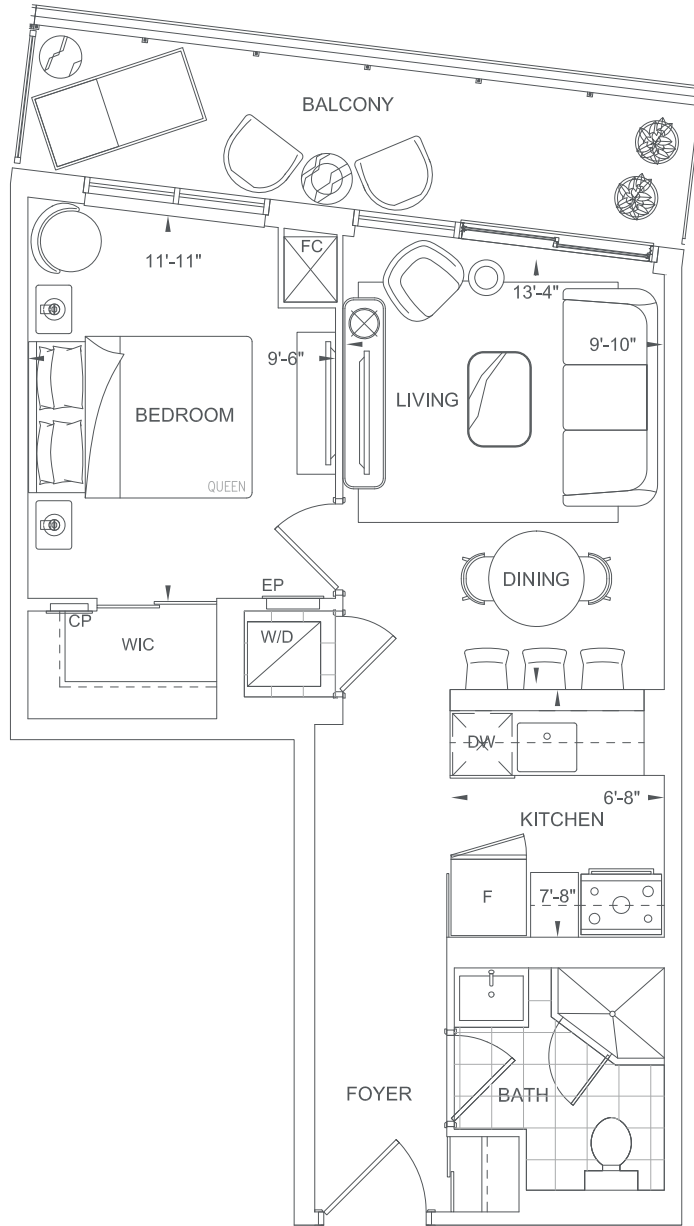

ADDISON 1 BEDROOM 460 SQ.FT.

LEVEL 3 TERRACE

level 3

level 4

level 5-32

ALLENBY 1 BEDROOM 472 SQ.FT.

LEVEL 3 TERRACE

level 3

level 4

level 5-32

ABBINGTON 1 BEDROOM 479 SQ.FT.

LEVEL 4 TERRACE

level 4

level 5-32

ESSEX 1 BEDROOM 521 SQ.FT.

level 3

level 4

level 5-32

ELGIN 1 BEDROOM 530 SQ.FT.

level 3

level 4

level 5-32

**GRAMMERCY 1 BEDROOM + DEN 612 SQ.FT.**

level 4

level 5-32

level 33

**GIBSON** 1 BEDROOM + DEN 635 SQ.FT.

**BEDFORD 2 BEDROOM 794 SQ.FT.**

level 4

level 33

level 5-32

level 34