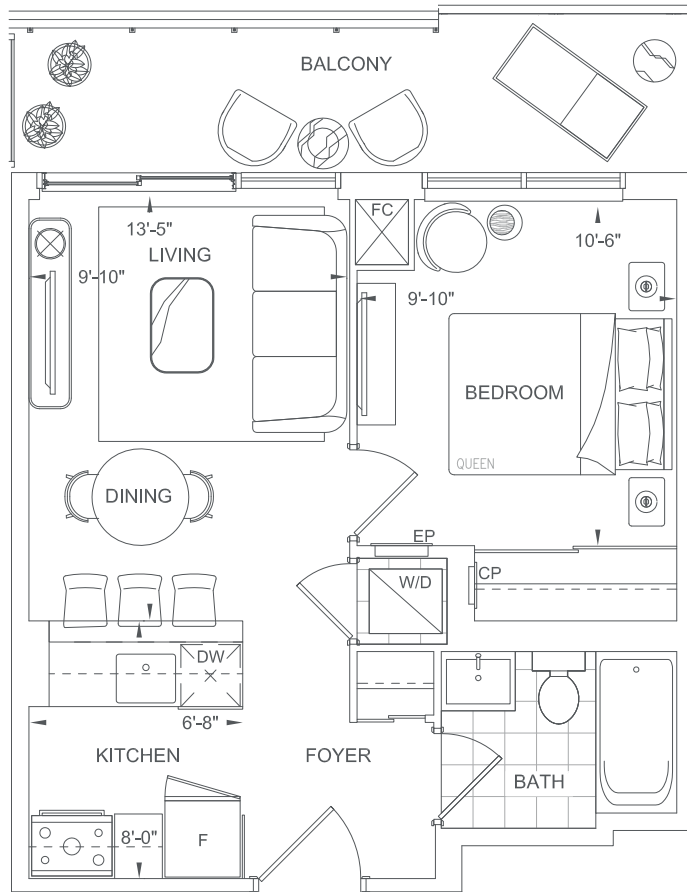

ADDISON 1 BEDROOM 460 SQ.FT.

LEVEL 3 TERRACE

level 3

level 4

level 5-32

ALLENBY 1 BEDROOM 472 SQ.FT.

LEVEL 3 TERRACE

level 3

level 4

level 5-32

ABBINGTON 1 BEDROOM 479 SQ.FT.

LEVEL 4 TERRACE

level 4

level 5-32

ESSEX 1 BEDROOM 521 SQ.FT.

level 3

level 4

level 5-32

ELGIN 1 BEDROOM 530 SQ.FT.

level 3

level 4

level 5-32

**GRAMMERCY 1 BEDROOM + DEN 612 SQ.FT.**

level 4

level 5-32

level 33

**GIBSON** 1 BEDROOM + DEN 635 SQ.FT.

**BEDFORD 2 BEDROOM 794 SQ.FT.**

level 4

level 33

level 5-32

level 34