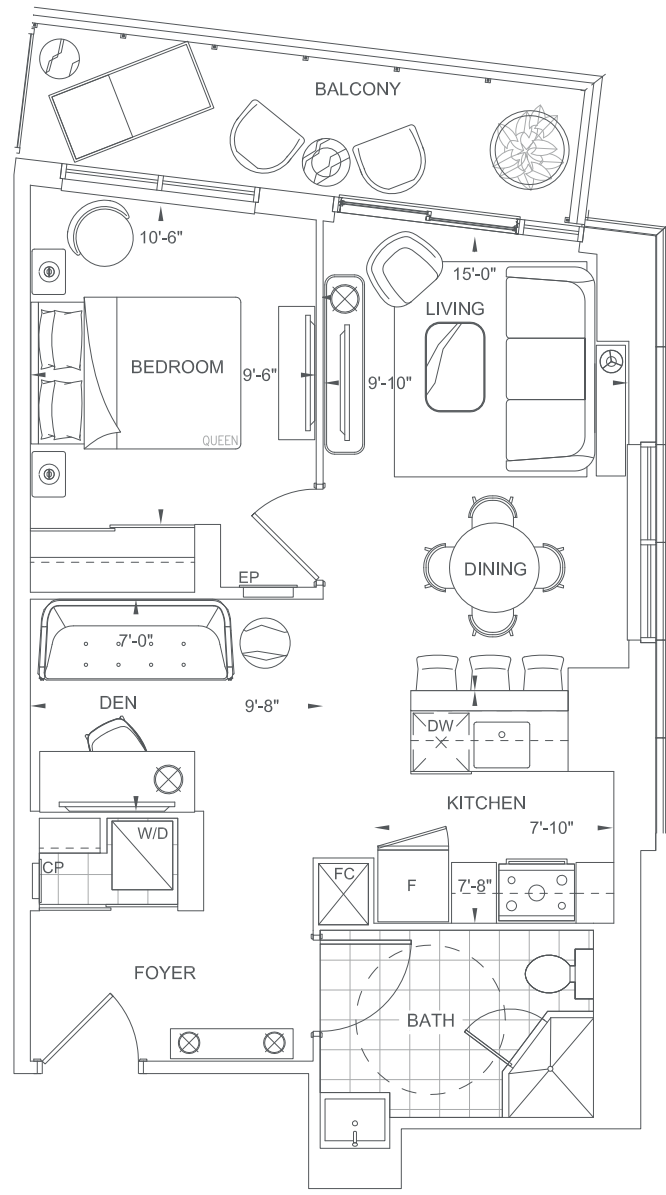

level 4

level 5-32

ABBINGTON 1 BEDROOM 479 SQ.FT.

LEVEL 4 TERRACE

level 4

level 5-32

ESSEX 1 BEDROOM 521 SQ.FT.

level 3

level 4

level 5-32

ELGIN 1 BEDROOM 530 SQ.FT.

level 3

level 4

level 5-32

**GRAMMERCY 1 BEDROOM + DEN 612 SQ.FT.**

level 4

level 5-32

level 33

**GIBSON** 1 BEDROOM + DEN 635 SQ.FT.

**BEDFORD 2 BEDROOM 794 SQ.FT.**

level 4

level 33

level 5-32

level 34

level 35

**BENNINGTON 2 BEDROOM 804 SQ.FT.**