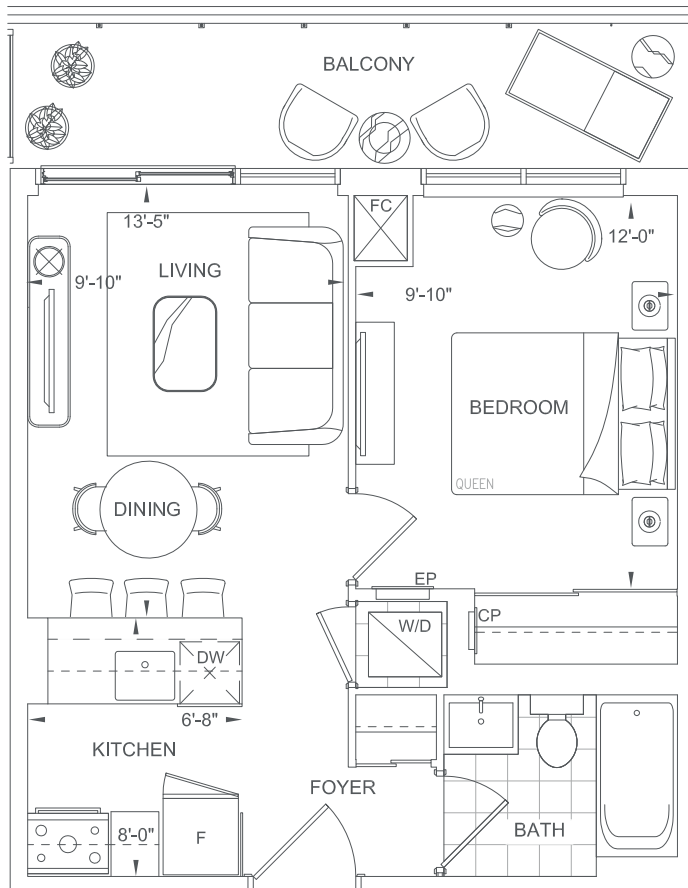

ADDISON 1 BEDROOM 460 SQ.FT.

LEVEL 3 TERRACE

level 3

level 4

level 5-32

ALLENBY 1 BEDROOM 472 SQ.FT.

LEVEL 3 TERRACE

level 3

level 4

level 5-32

ABBINGTON 1 BEDROOM 479 SQ.FT.

LEVEL 4 TERRACE

level 4

level 5-32

ESSEX 1 BEDROOM 521 SQ.FT.

level 3

level 4

level 5-32

ELGIN 1 BEDROOM 530 SQ.FT.

level 3

level 4

level 5-32

**GRAMMERCY 1 BEDROOM + DEN 612 SQ.FT.**

level 4

level 5-32

level 33

**GIBSON** 1 BEDROOM + DEN 635 SQ.FT.

**BEDFORD 2 BEDROOM 794 SQ.FT.**

level 4

level 33

level 5-32

level 34