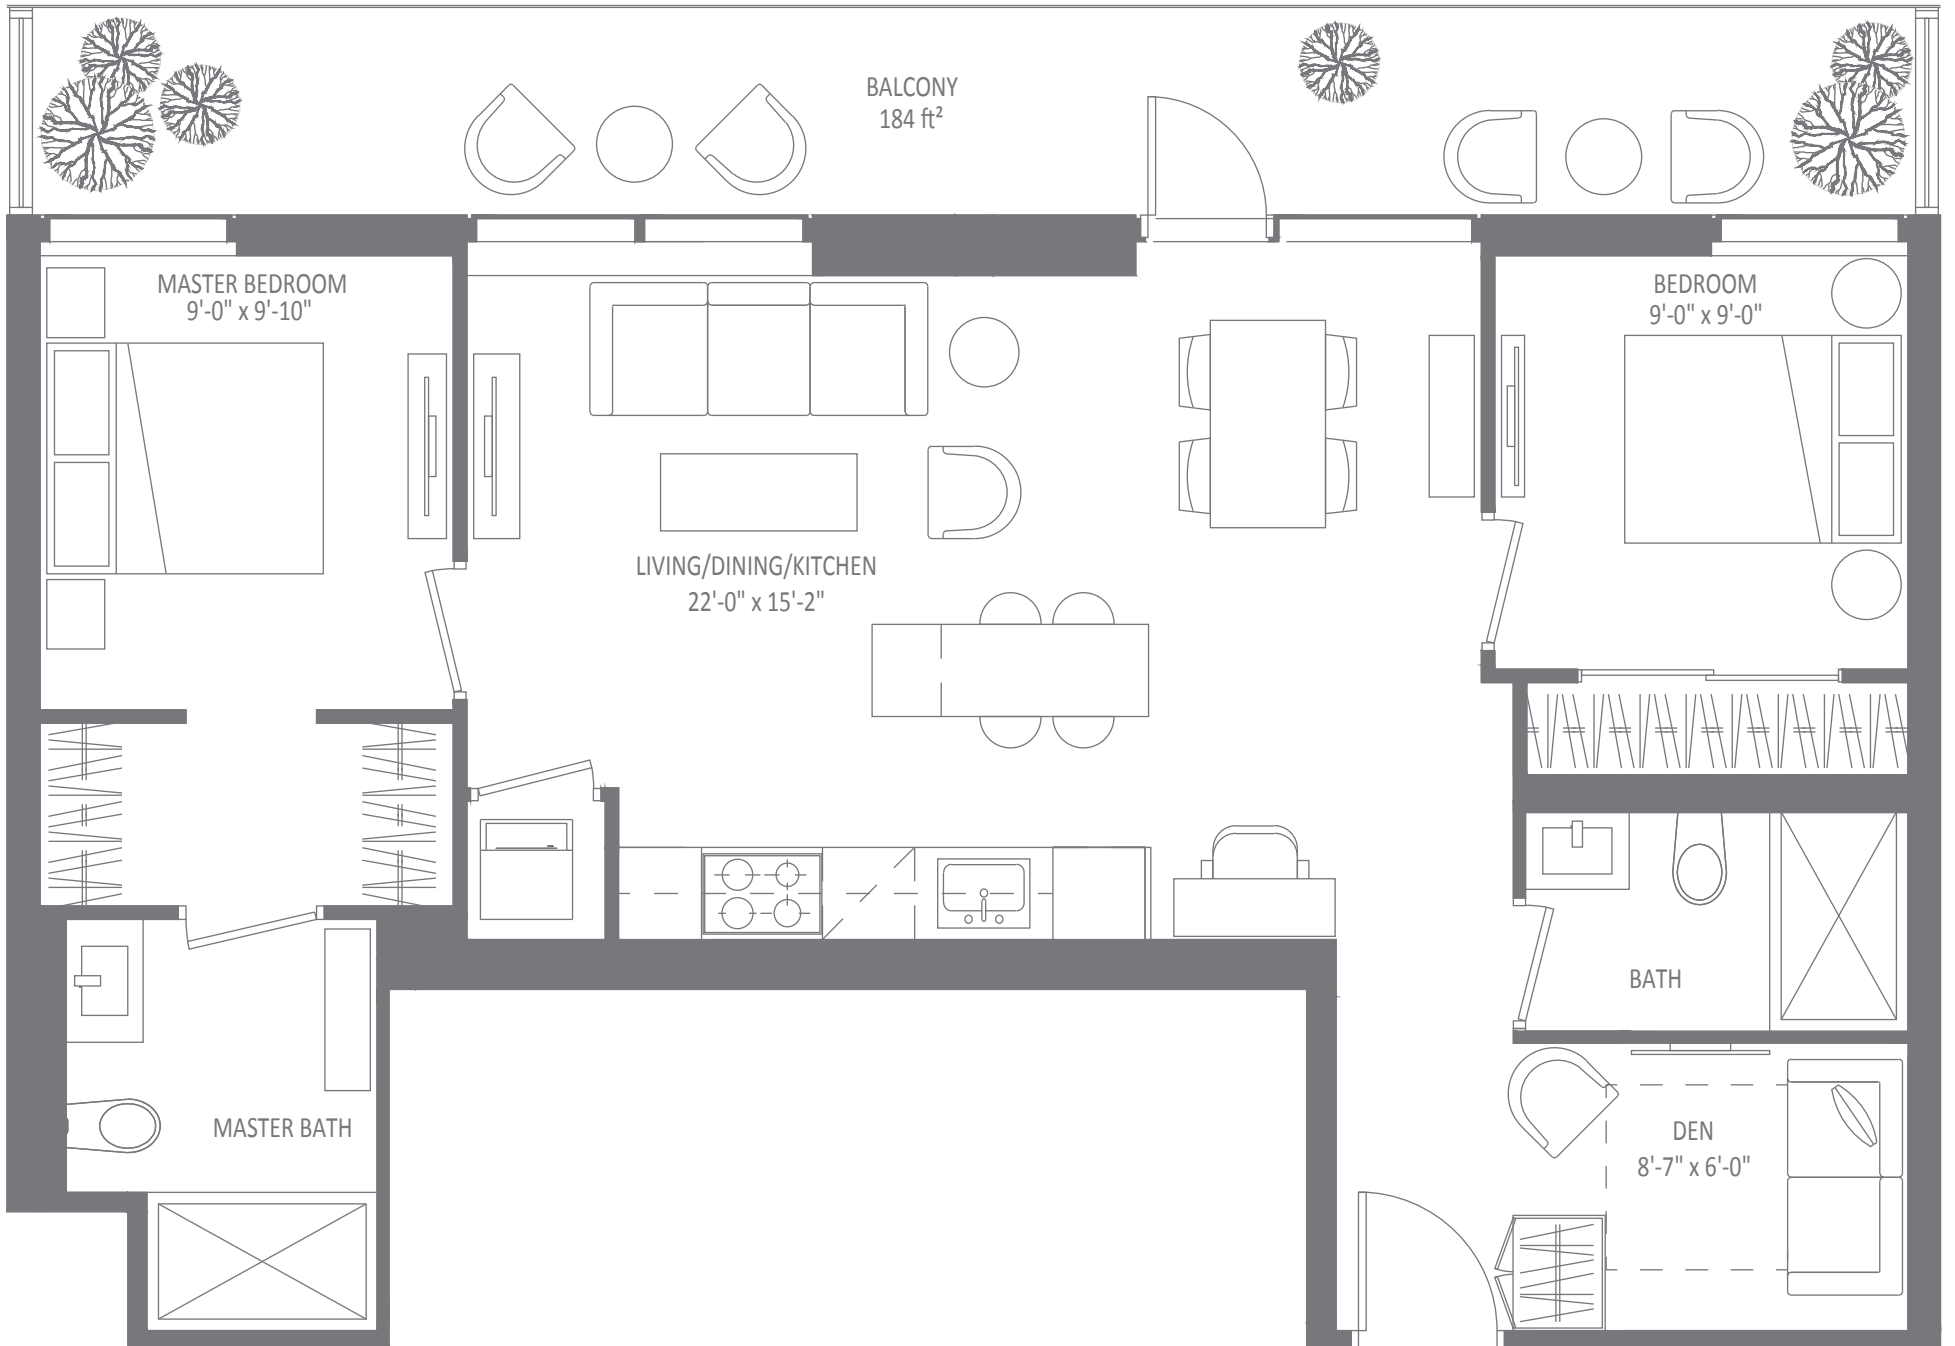

No. 301

942 SQ FT - 2 BEDROOM + DEN

▲ NORTH FACING

No. 305

859 SQ FT - 2 BEDROOM

▲ SOUTH FACING

THE BENVENUTO GROUP

No. 310

843 SQ FT - 2 BEDROOM + DEN

▲ SOUTH FACING

THIRD FLOOR

THE BENVENUTO GROUP

No. 406

578 SQ FT - 1 BEDROOM + DEN

▲ SOUTH FACING

FOURTH FLOOR

THE BENVENUTO GROUP

No. 501

847 SQ FT - 2 BEDROOM + DEN

▲ NORTH FACING

FIFTH FLOOR

No. 508

1058 SQ FT - 2 BEDROOM + DEN

▲ SOUTH FACING

THE BENVENUTO GROUP

No. 606

583 SQ FT - 1 BEDROOM

▲ SOUTH FACING

THE BENVENUTO GROUP

No. 607

583 SQ FT - 1 BEDROOM

▲ SOUTH FACING