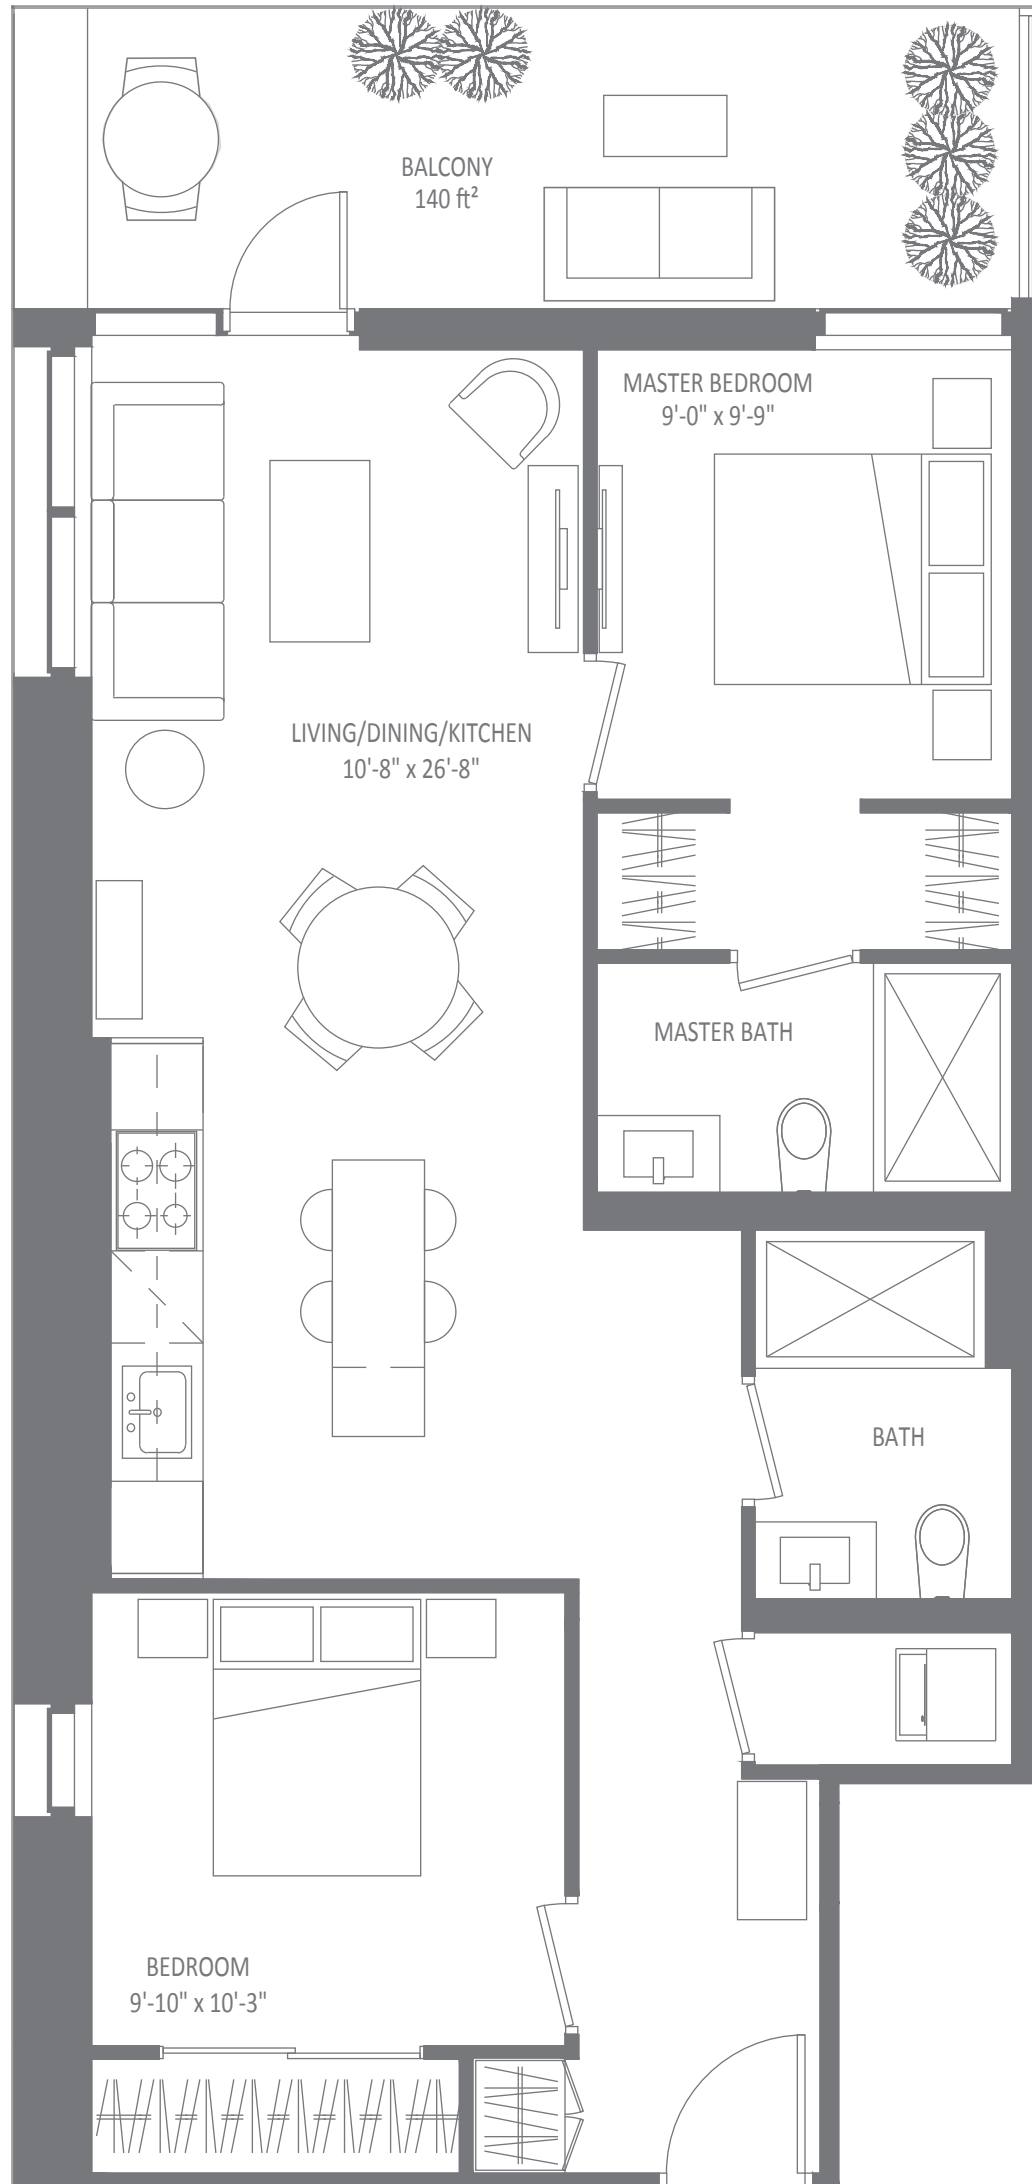

No. 301

942 SQ FT - 2 BEDROOM + DEN

▲ NORTH FACING

No. 305

859 SQ FT - 2 BEDROOM

▲ SOUTH FACING

THE BENVENUTO GROUP

No. 310

843 SQ FT - 2 BEDROOM + DEN

▲ SOUTH FACING

THIRD FLOOR

THE BENVENUTO GROUP

No. 406

578 SQ FT - 1 BEDROOM + DEN

▲ SOUTH FACING

FOURTH FLOOR

THE BENVENUTO GROUP

No. 501

847 SQ FT - 2 BEDROOM + DEN

▲ NORTH FACING

FIFTH FLOOR

No. 508

1058 SQ FT - 2 BEDROOM + DEN

▲ SOUTH FACING

THE BENVENUTO GROUP

No. 606

583 SQ FT - 1 BEDROOM

▲ SOUTH FACING

THE BENVENUTO GROUP

No. 607

583 SQ FT - 1 BEDROOM

▲ SOUTH FACING