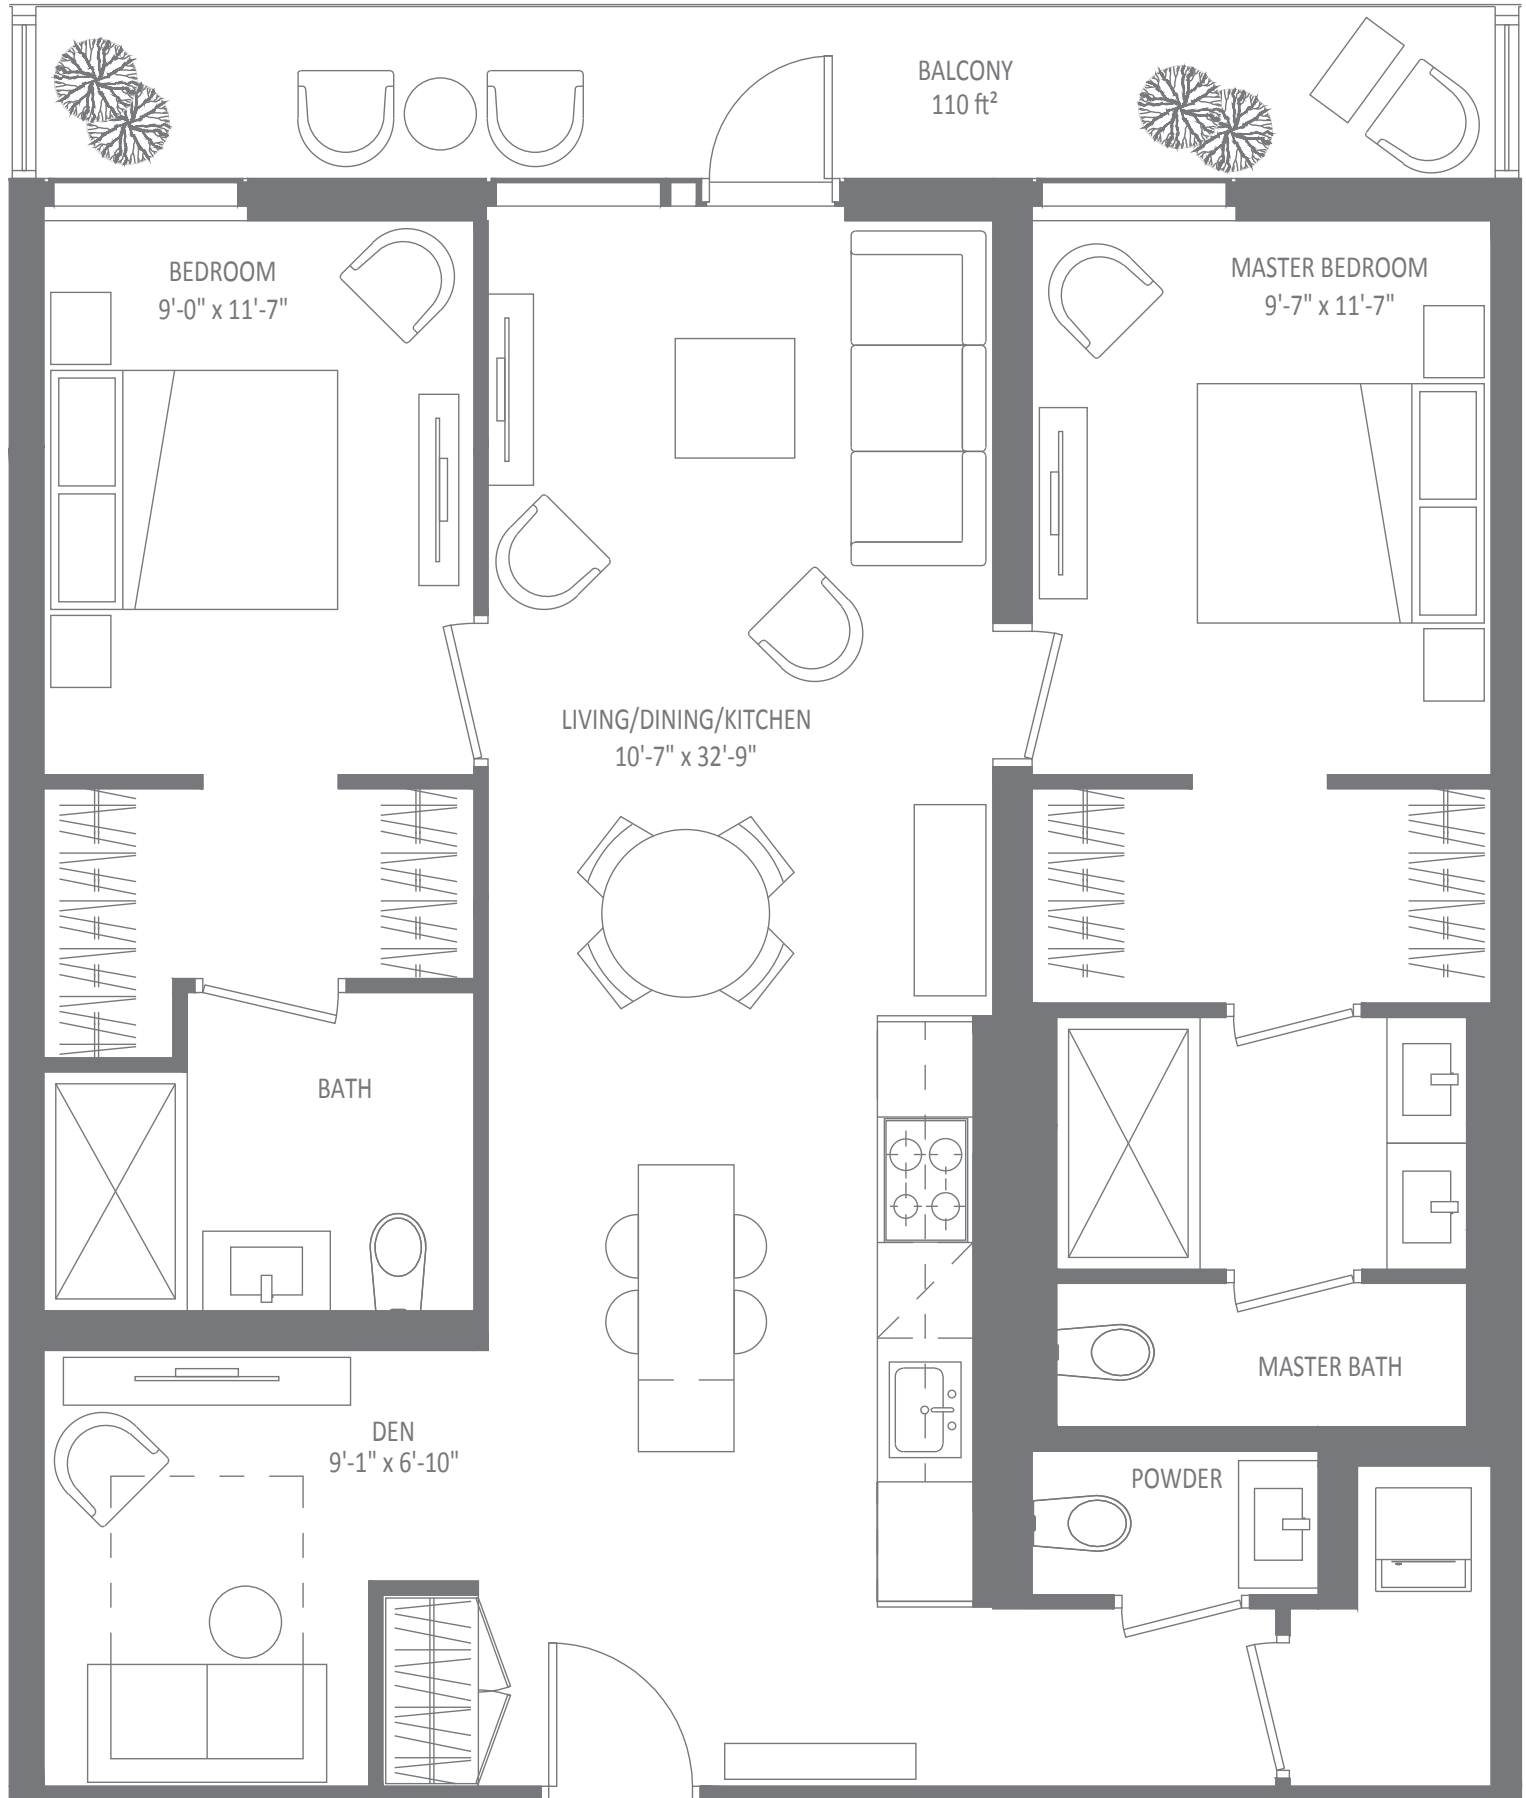

843 SQ FT - 2 BEDROOM + DEN

▲ SOUTH FACING

THIRD FLOOR

THE BENVENUTO GROUP

No. 406

578 SQ FT - 1 BEDROOM + DEN

▲ SOUTH FACING

FOURTH FLOOR

THE BENVENUTO GROUP

No. 501

847 SQ FT - 2 BEDROOM + DEN

▲ NORTH FACING

FIFTH FLOOR

No. 508

1058 SQ FT - 2 BEDROOM + DEN

▲ SOUTH FACING

THE BENVENUTO GROUP

No. 606

583 SQ FT - 1 BEDROOM

▲ SOUTH FACING

THE BENVENUTO GROUP

No. 607

583 SQ FT - 1 BEDROOM

▲ SOUTH FACING

THE BENVENUTO GROUP

No. 703

831 SQ FT - 2 BEDROOM

▲ NORTH FACING

No. 704

688 SQ FT - 1 BEDROOM + DEN

▲ SOUTH FACING

SEVENTH FLOOR