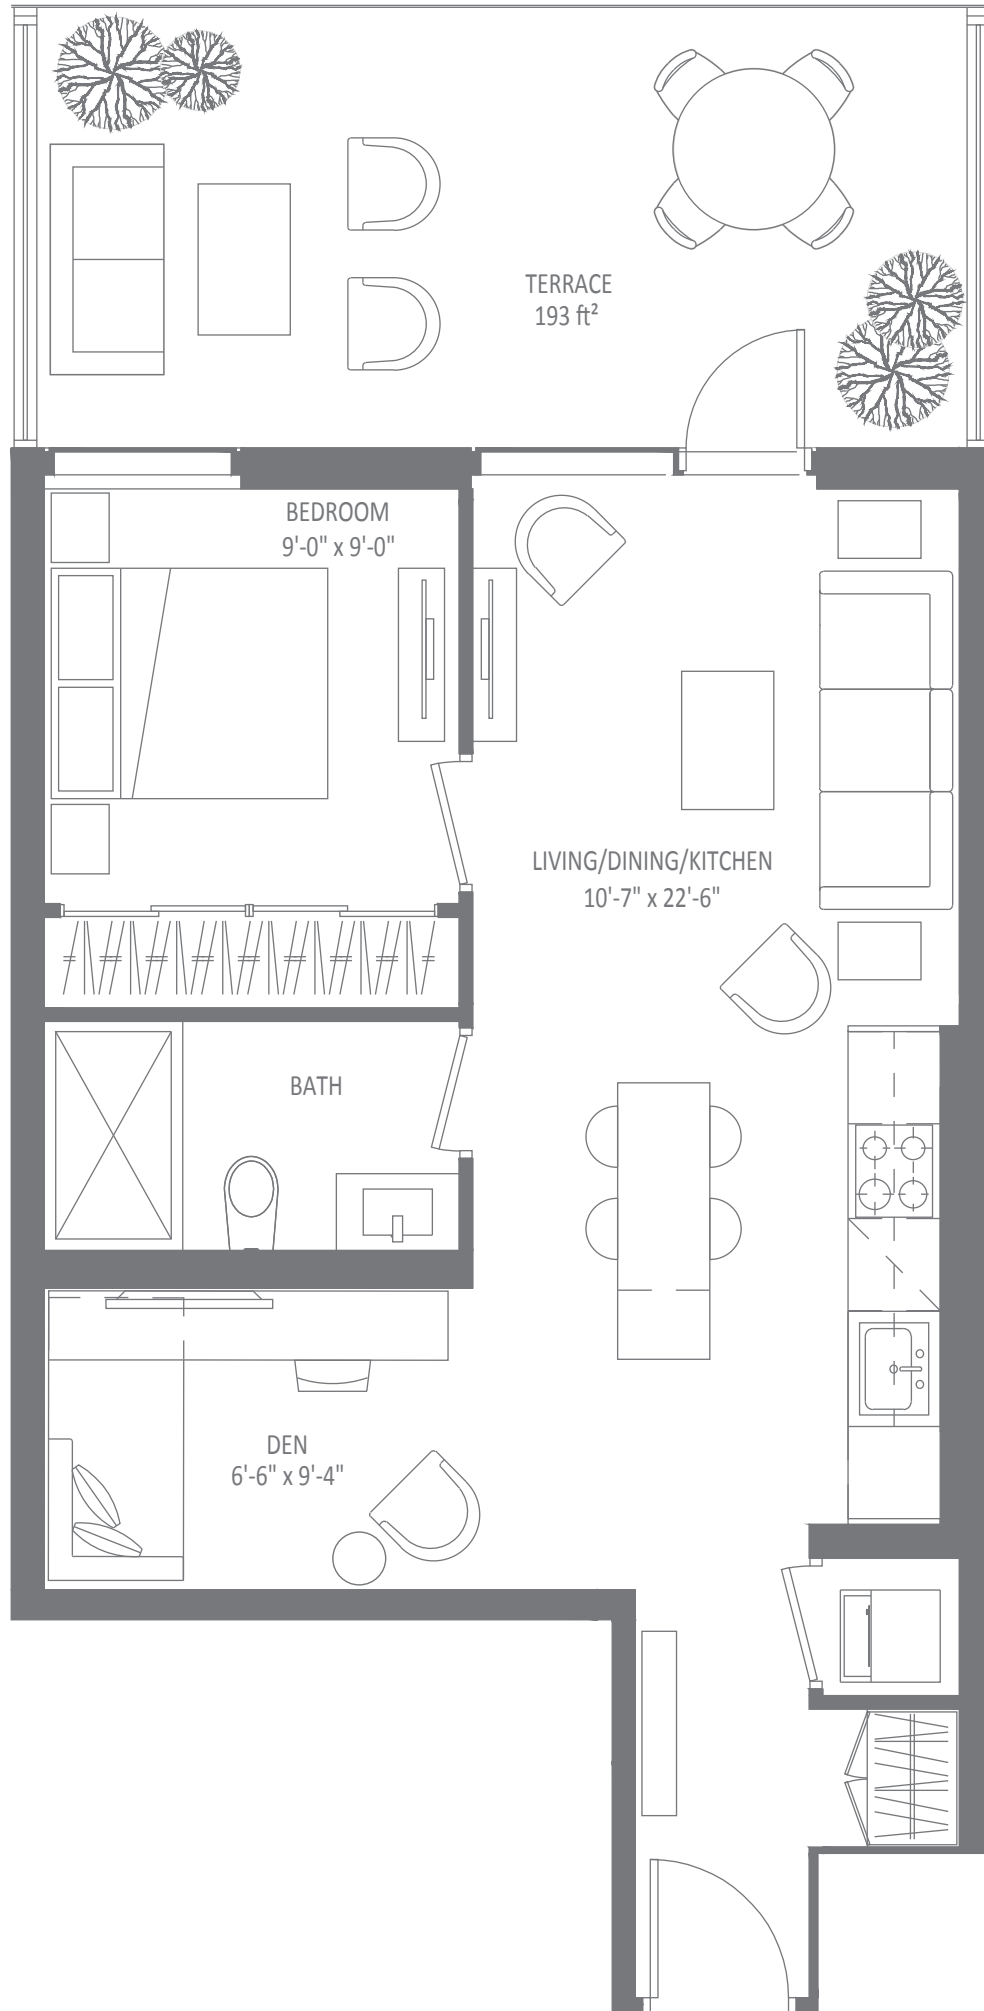

No. 301

942 SQ FT - 2 BEDROOM + DEN

▲ NORTH FACING

No. 305

859 SQ FT - 2 BEDROOM

▲ SOUTH FACING

THE BENVENUTO GROUP

No. 310

843 SQ FT - 2 BEDROOM + DEN

▲ SOUTH FACING

THIRD FLOOR

THE BENVENUTO GROUP

No. 406

578 SQ FT - 1 BEDROOM + DEN

▲ SOUTH FACING

FOURTH FLOOR

THE BENVENUTO GROUP

No. 501

847 SQ FT - 2 BEDROOM + DEN

▲ NORTH FACING

FIFTH FLOOR

No. 508

1058 SQ FT - 2 BEDROOM + DEN

▲ SOUTH FACING

THE BENVENUTO GROUP

No. 606

583 SQ FT - 1 BEDROOM

▲ SOUTH FACING

THE BENVENUTO GROUP

No. 607

583 SQ FT - 1 BEDROOM

▲ SOUTH FACING