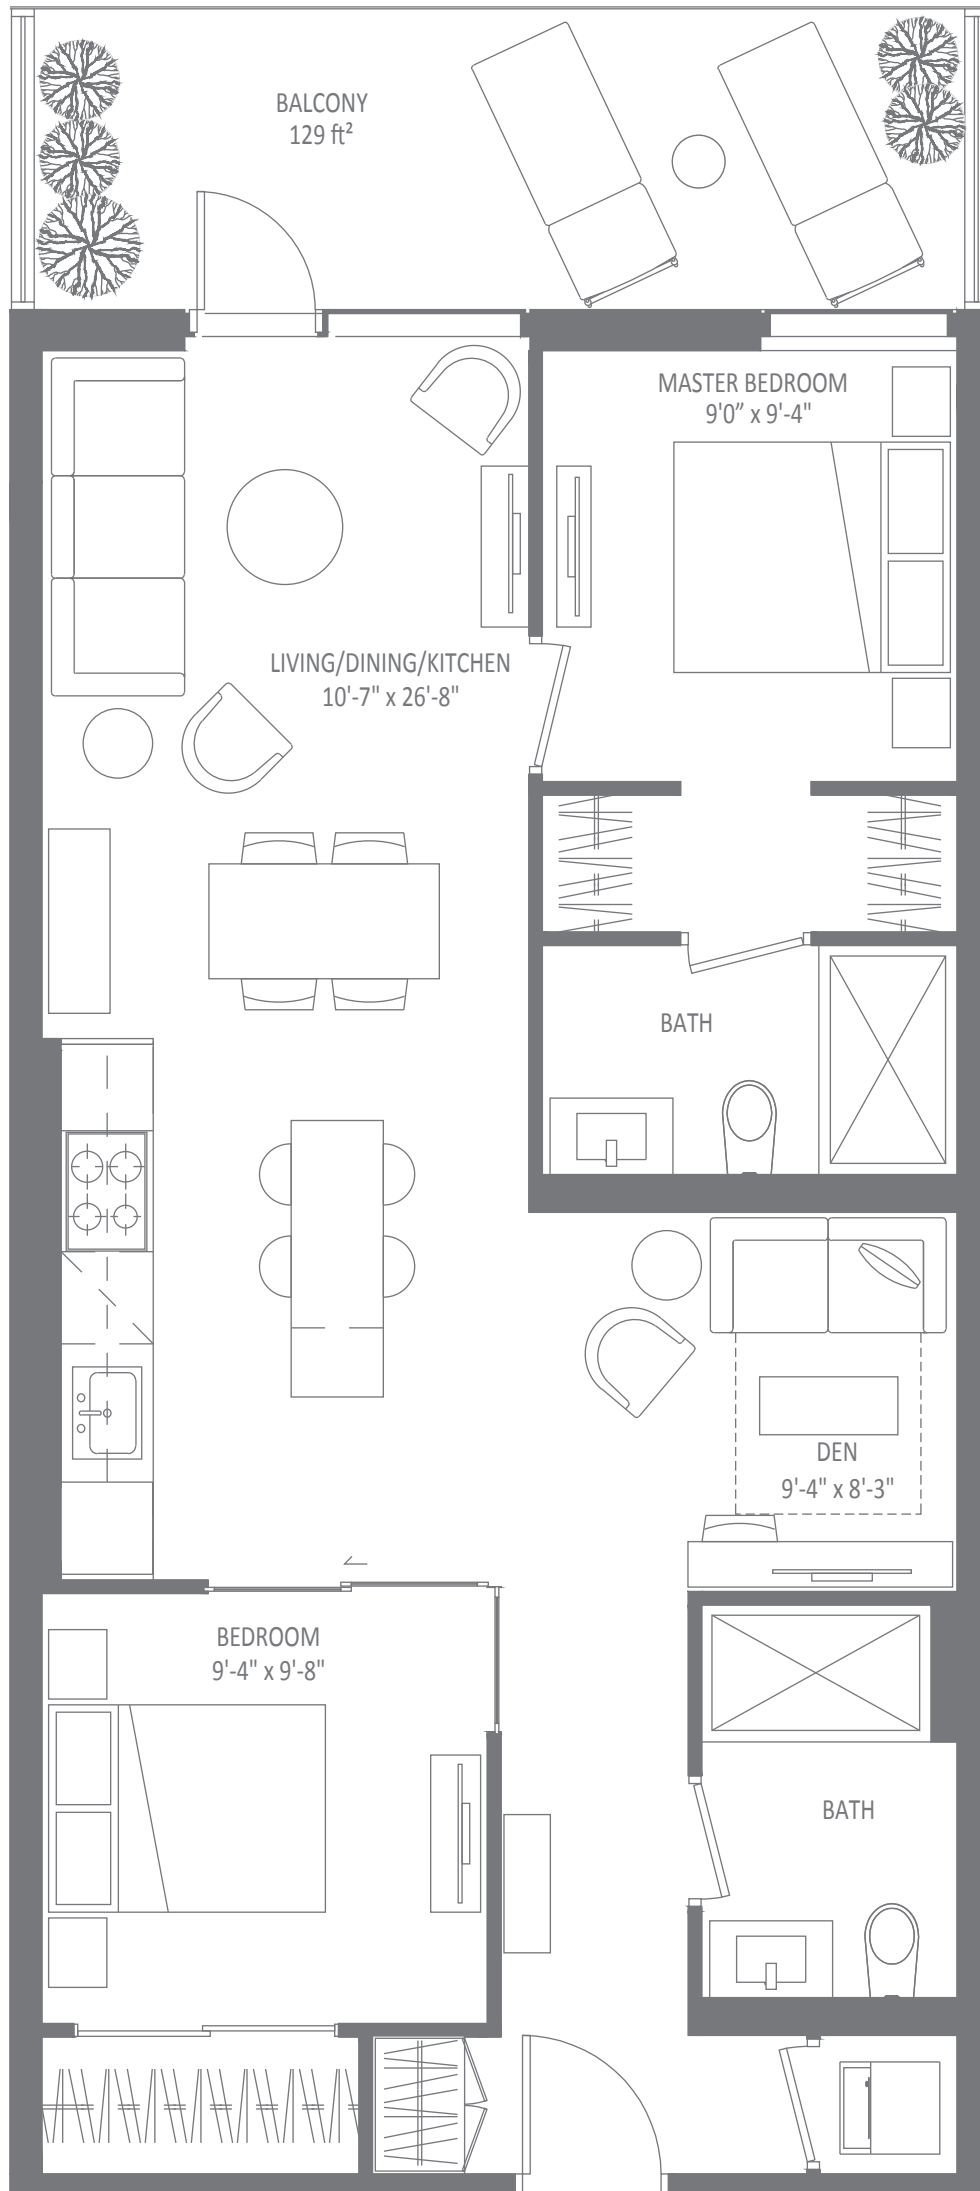

No. 301

942 SQ FT - 2 BEDROOM + DEN

▲ NORTH FACING

No. 305

859 SQ FT - 2 BEDROOM

▲ SOUTH FACING

THE BENVENUTO GROUP

No. 310

843 SQ FT - 2 BEDROOM + DEN

▲ SOUTH FACING

THIRD FLOOR

THE BENVENUTO GROUP

No. 406

578 SQ FT - 1 BEDROOM + DEN

▲ SOUTH FACING

FOURTH FLOOR

THE BENVENUTO GROUP

No. 501

847 SQ FT - 2 BEDROOM + DEN

▲ NORTH FACING

FIFTH FLOOR

No. 508

1058 SQ FT - 2 BEDROOM + DEN

▲ SOUTH FACING

THE BENVENUTO GROUP

No. 606

583 SQ FT - 1 BEDROOM

▲ SOUTH FACING

THE BENVENUTO GROUP

No. 607

583 SQ FT - 1 BEDROOM

▲ SOUTH FACING