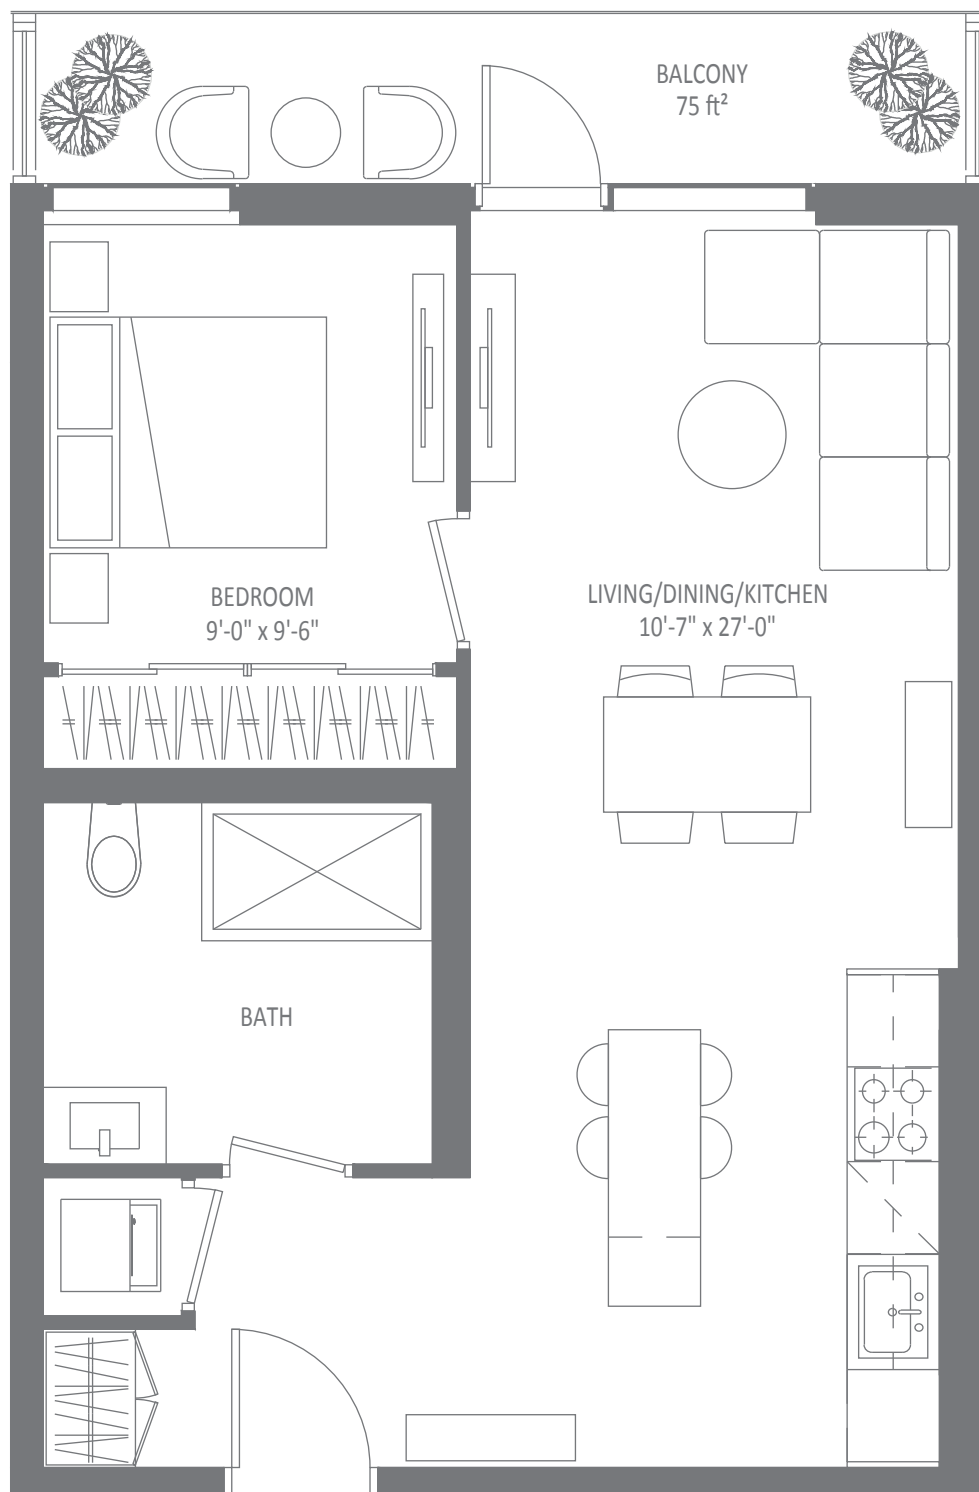

No. 301

942 SQ FT - 2 BEDROOM + DEN

▲ NORTH FACING

No. 305

859 SQ FT - 2 BEDROOM

▲ SOUTH FACING

THE BENVENUTO GROUP

No. 310

THE BENVENUTO GROUP

No. 501

847 SQ FT - 2 BEDROOM + DEN

▲ NORTH FACING

FIFTH FLOOR

No. 508

1058 SQ FT - 2 BEDROOM + DEN

▲ SOUTH FACING

THE BENVENUTO GROUP

No. 606

583 SQ FT - 1 BEDROOM

▲ SOUTH FACING

THE BENVENUTO GROUP

No. 607

583 SQ FT - 1 BEDROOM

▲ SOUTH FACING

THE BENVENUTO GROUP

No. 703

831 SQ FT - 2 BEDROOM

▲ NORTH FACING

No. 704

688 SQ FT - 1 BEDROOM + DEN

▲ SOUTH FACING

SEVENTH FLOOR