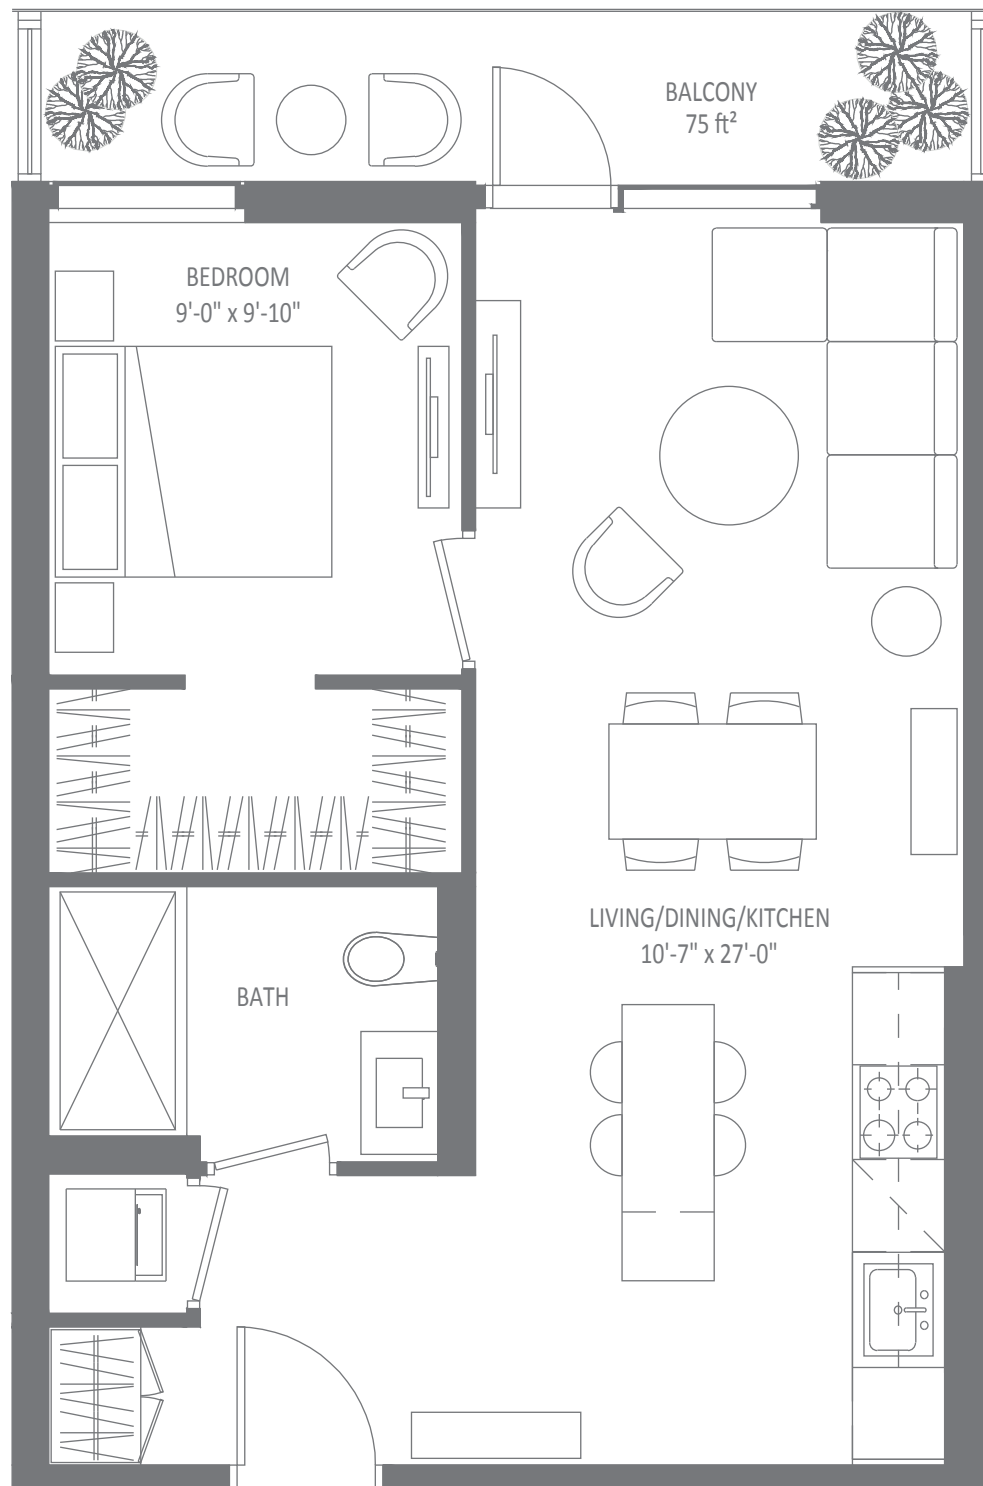

No. 301

942 SQ FT - 2 BEDROOM + DEN

▲ NORTH FACING

No. 305

859 SQ FT - 2 BEDROOM

▲ SOUTH FACING

THE BENVENUTO GROUP

No. 310

843 SQ FT - 2 BEDROOM + DEN

▲ SOUTH FACING

THIRD FLOOR

THE BENVENUTO GROUP

No. 406

578 SQ FT - 1 BEDROOM + DEN

▲ SOUTH FACING

FOURTH FLOOR

THE BENVENUTO GROUP

No. 501

847 SQ FT - 2 BEDROOM + DEN

▲ NORTH FACING

FIFTH FLOOR

No. 508

1058 SQ FT - 2 BEDROOM + DEN

▲ SOUTH FACING

THE BENVENUTO GROUP

No. 606

583 SQ FT - 1 BEDROOM

▲ SOUTH FACING

THE BENVENUTO GROUP

No. 607

583 SQ FT - 1 BEDROOM

▲ SOUTH FACING