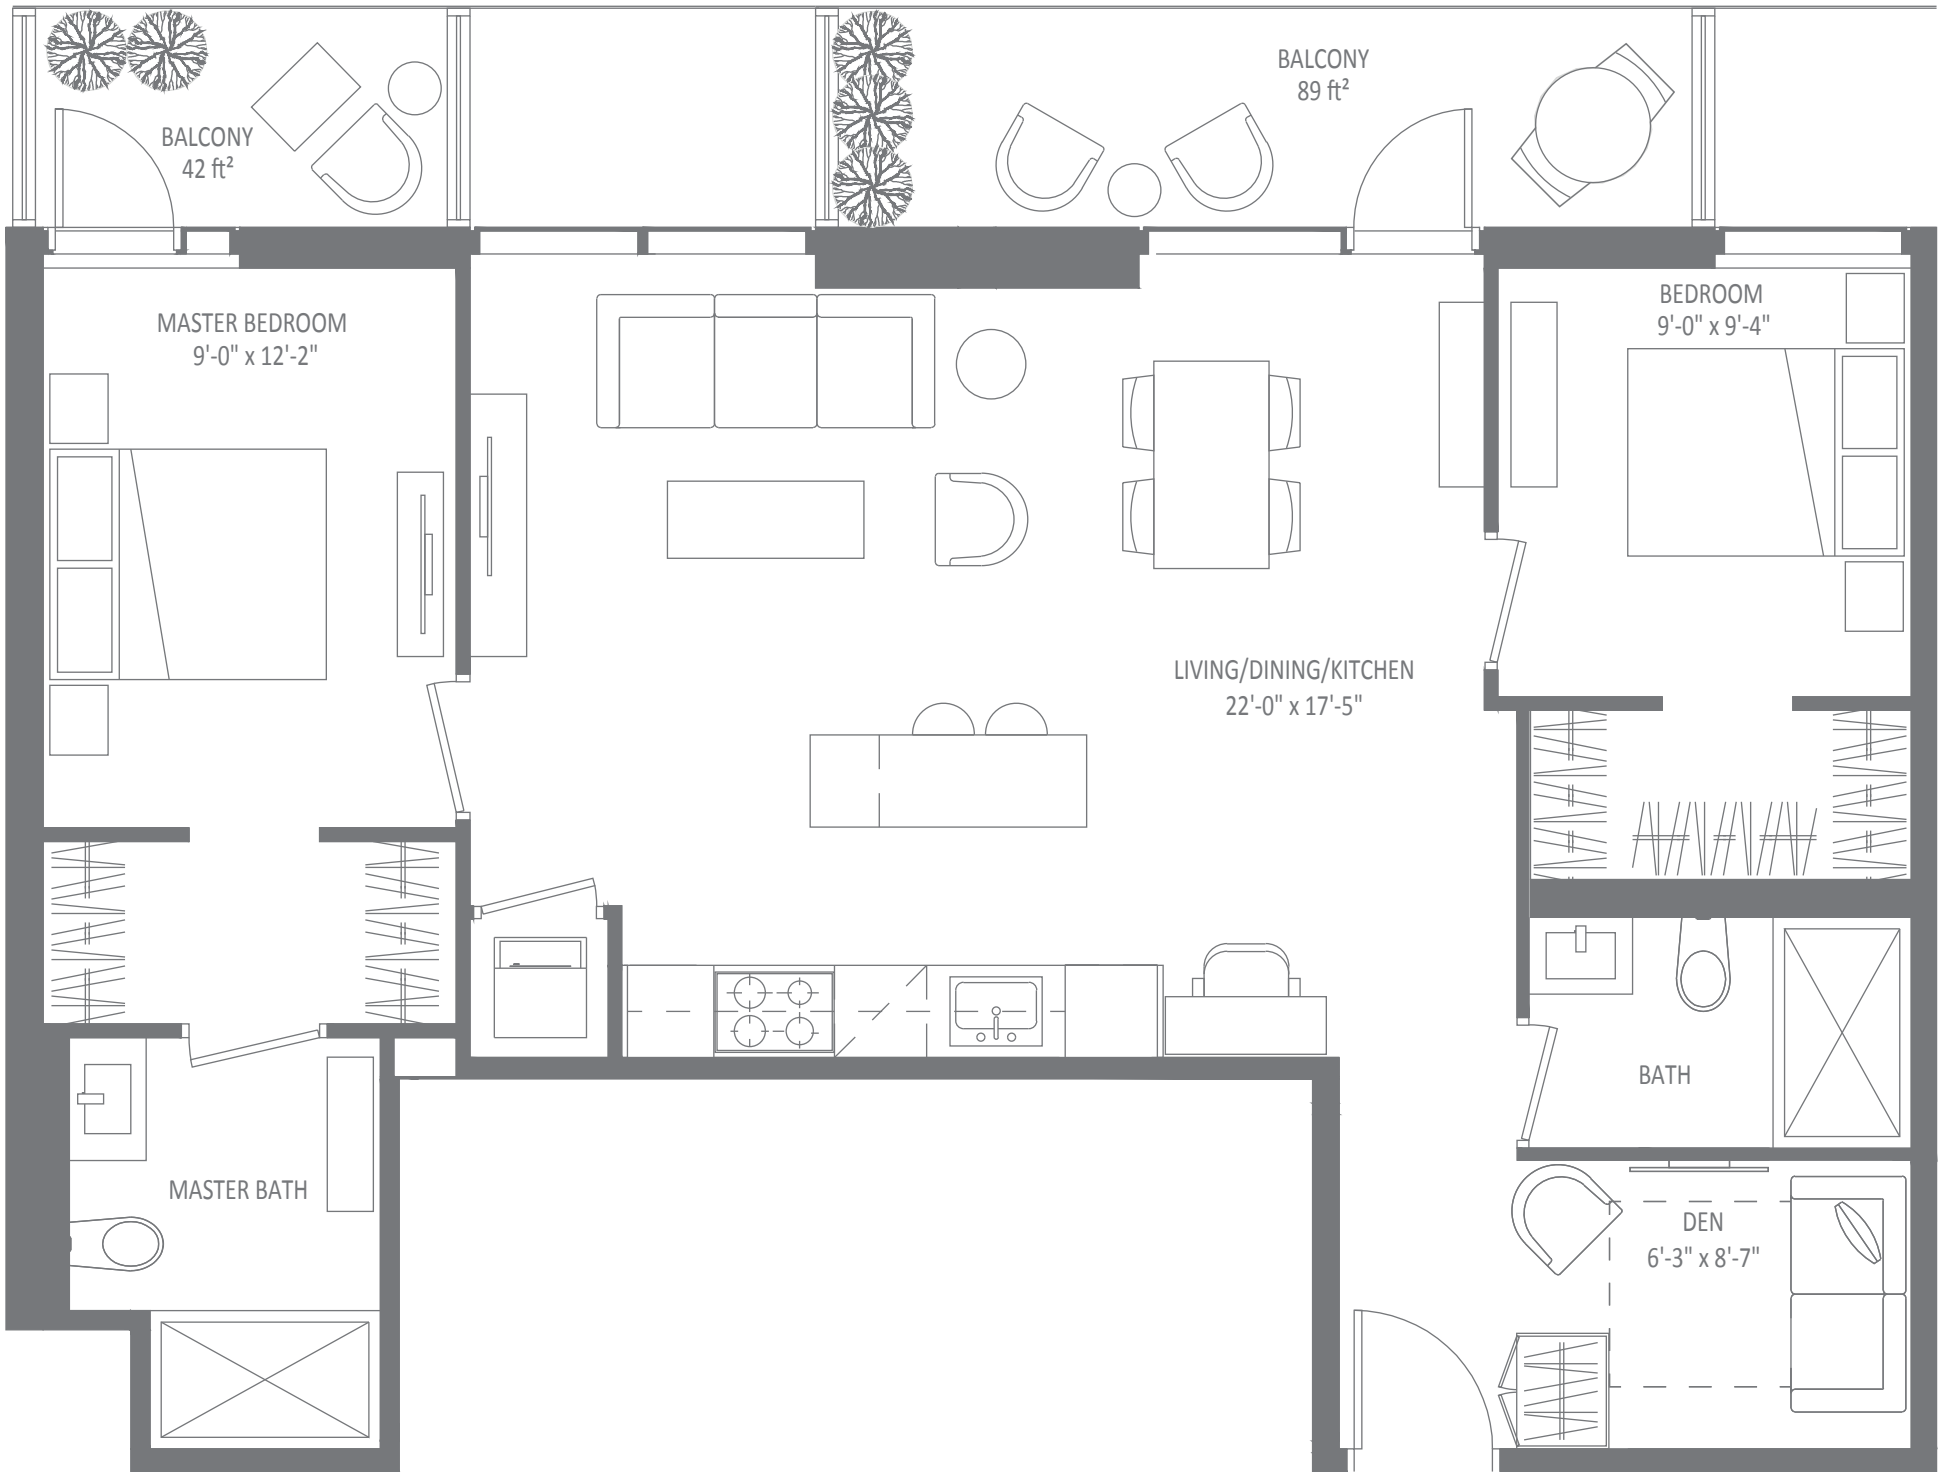

No. 301

942 SQ FT - 2 BEDROOM + DEN

▲ NORTH FACING

No. 305

859 SQ FT - 2 BEDROOM

▲ SOUTH FACING

THE BENVENUTO GROUP

No. 310

843 SQ FT - 2 BEDROOM + DEN

▲ SOUTH FACING

THIRD FLOOR

THE BENVENUTO GROUP

No. 406

578 SQ FT - 1 BEDROOM + DEN

▲ SOUTH FACING

FOURTH FLOOR

THE BENVENUTO GROUP

No. 501

847 SQ FT - 2 BEDROOM + DEN

▲ NORTH FACING

FIFTH FLOOR

No. 508

1058 SQ FT - 2 BEDROOM + DEN

▲ SOUTH FACING

THE BENVENUTO GROUP

No. 606

583 SQ FT - 1 BEDROOM

▲ SOUTH FACING

THE BENVENUTO GROUP

No. 607

583 SQ FT - 1 BEDROOM

▲ SOUTH FACING