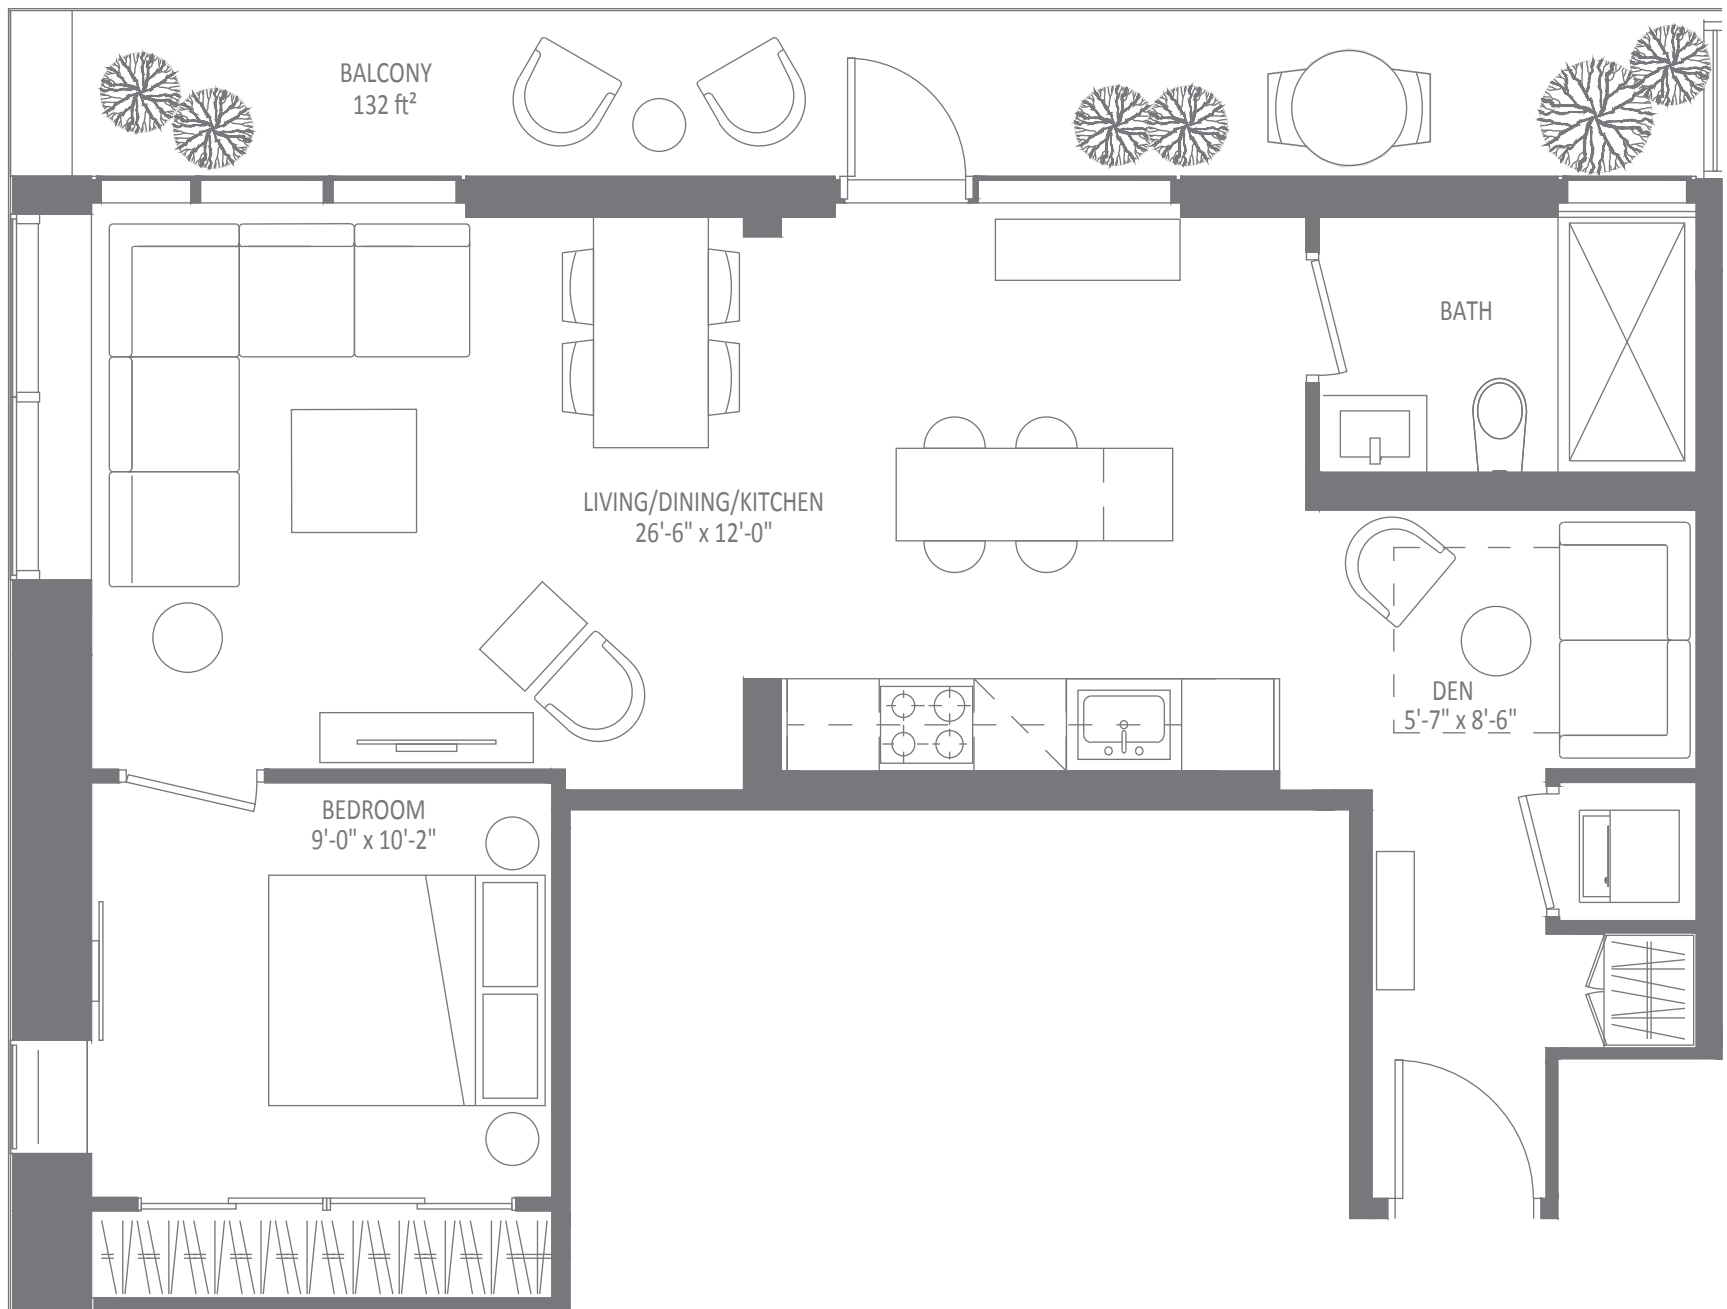

No. 301

942 SQ FT - 2 BEDROOM + DEN

▲ NORTH FACING

No. 305

859 SQ FT - 2 BEDROOM

▲ SOUTH FACING

THE BENVENUTO GROUP

No. 310

THE BENVENUTO GROUP

No. 501

847 SQ FT - 2 BEDROOM + DEN

▲ NORTH FACING

FIFTH FLOOR

No. 508

1058 SQ FT - 2 BEDROOM + DEN

▲ SOUTH FACING

THE BENVENUTO GROUP

No. 606

583 SQ FT - 1 BEDROOM

▲ SOUTH FACING

THE BENVENUTO GROUP

No. 607

583 SQ FT - 1 BEDROOM

▲ SOUTH FACING

THE BENVENUTO GROUP

No. 703

831 SQ FT - 2 BEDROOM

▲ NORTH FACING

No. 704

688 SQ FT - 1 BEDROOM + DEN

▲ SOUTH FACING

SEVENTH FLOOR