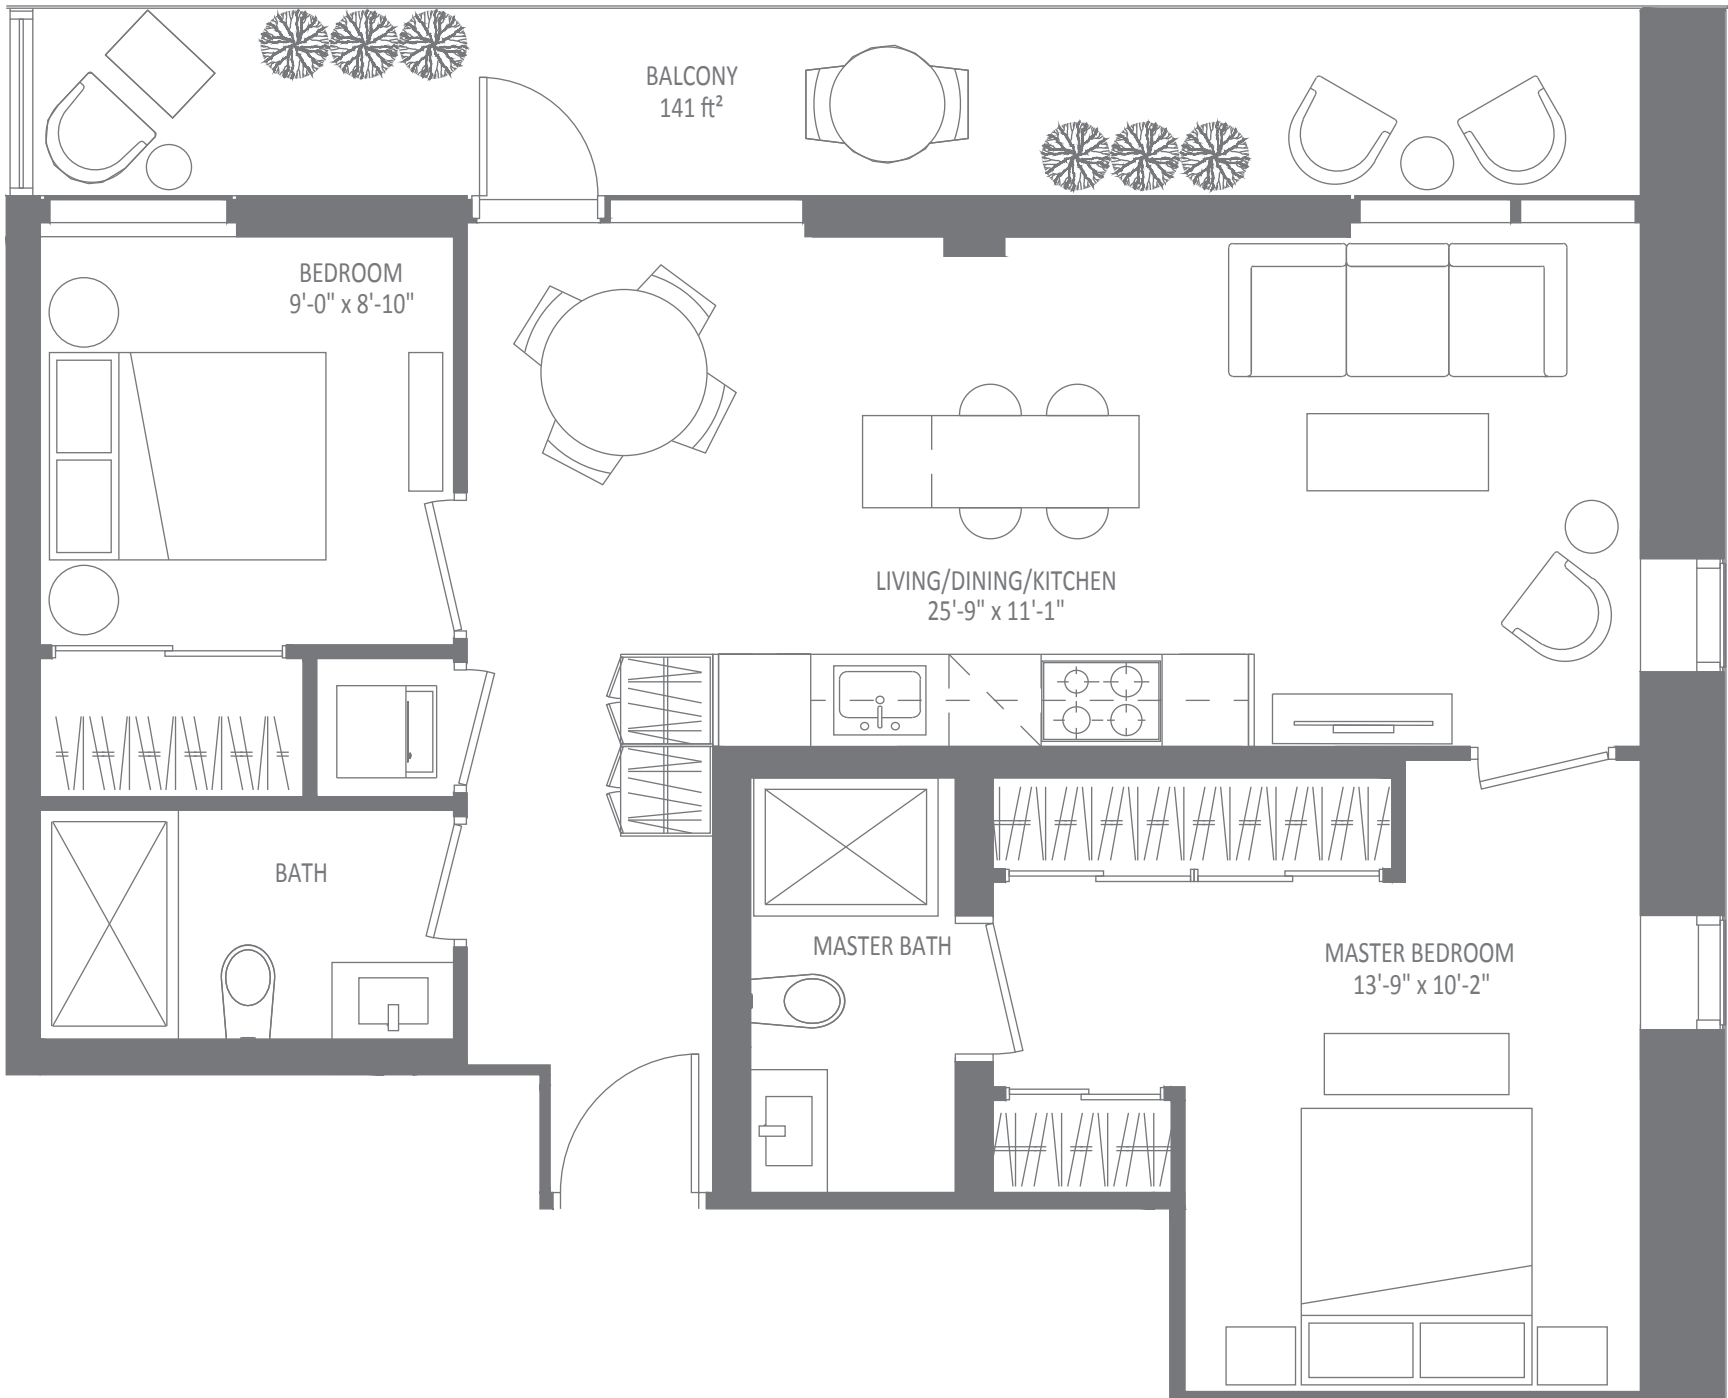

No. 301

942 SQ FT - 2 BEDROOM + DEN

▲ NORTH FACING

No. 305

859 SQ FT - 2 BEDROOM

▲ SOUTH FACING

THE BENVENUTO GROUP

No. 310

THE BENVENUTO GROUP

No. 501

847 SQ FT - 2 BEDROOM + DEN

▲ NORTH FACING

FIFTH FLOOR

No. 508

1058 SQ FT - 2 BEDROOM + DEN

▲ SOUTH FACING

THE BENVENUTO GROUP

No. 606

583 SQ FT - 1 BEDROOM

▲ SOUTH FACING

THE BENVENUTO GROUP

No. 607

583 SQ FT - 1 BEDROOM

▲ SOUTH FACING

THE BENVENUTO GROUP

No. 703

831 SQ FT - 2 BEDROOM

▲ NORTH FACING

No. 704

688 SQ FT - 1 BEDROOM + DEN

▲ SOUTH FACING

SEVENTH FLOOR