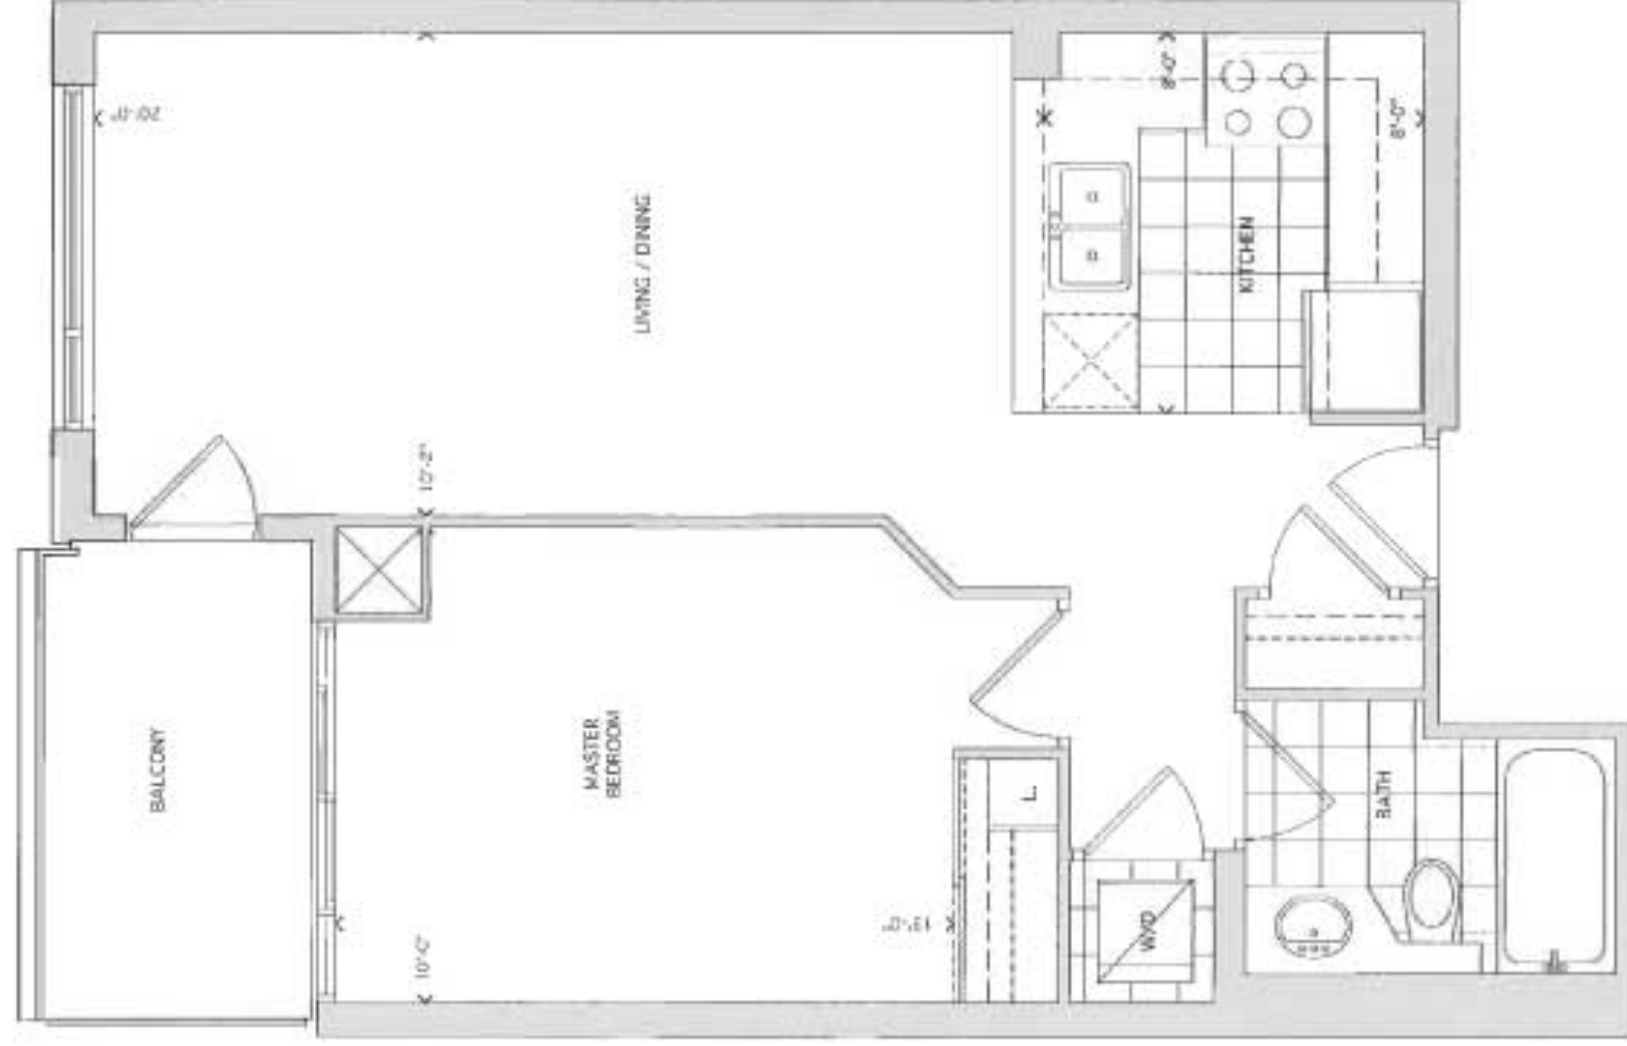

the Atrium

one bedroom 591 sq.ft.

2nd Floor

3rd Floor

All dimensions and drawings are approximations. Information subject to change without notice. Actual square footage may vary from the stated floor plan.

the Pallucci

two bedroom + den 850 sq. ft.

THE 8 ON BROADWAY

All dimensions and drawings are approximate. Information subject to change without notice. Actual square footage may vary from the stated floor plan.

the Napoli

one bedroom + den 776 sq. ft.

THE 8 ON BROADWAY

All dimensions and drawings are approximate. Information subject to change without notice. Actual square footage may vary from the stated floor plan.