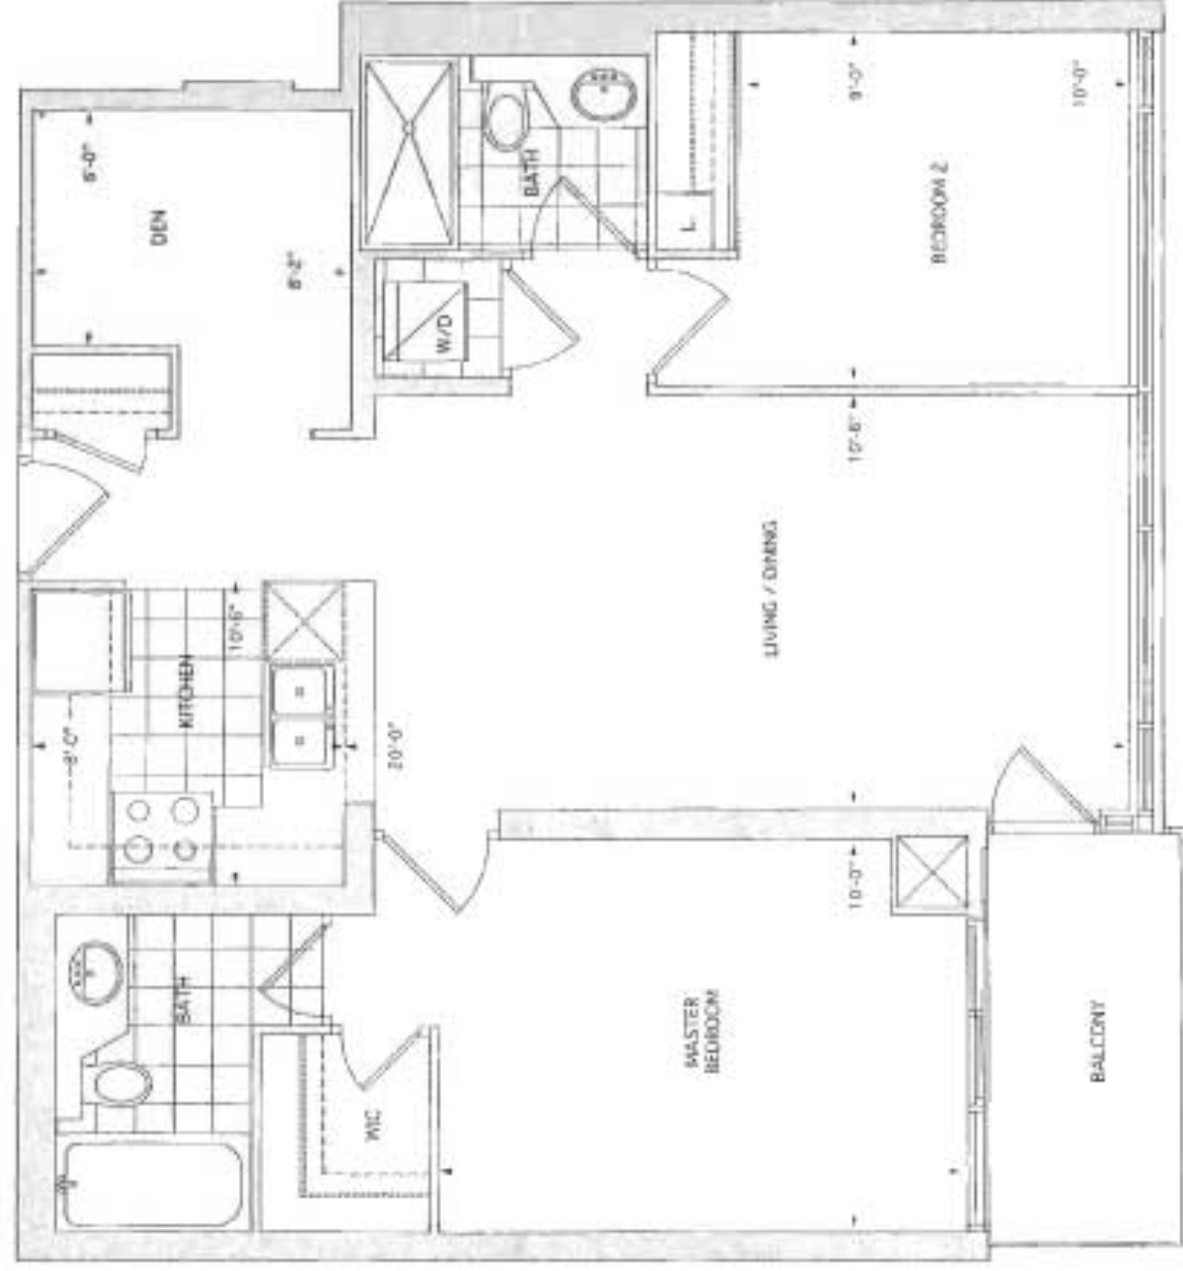

the Atrium

one bedroom 591 sq.ft.

2nd Floor

3rd Floor

All dimensions and drawings are approximations. Information subject to change without notice. Actual square footage may vary from the stated floor plan.

the Pallucci

two bedroom + den 850 sq. ft.

THE 8 ON BROADWAY

All dimensions and drawings are approximate. Information subject to change without notice. Actual square footage may vary from the stated floor plan.

the Napoli

one bedroom + den 776 sq. ft.

THE 8 ON BROADWAY

All dimensions and drawings are approximate. Information subject to change without notice. Actual square footage may vary from the stated floor plan.