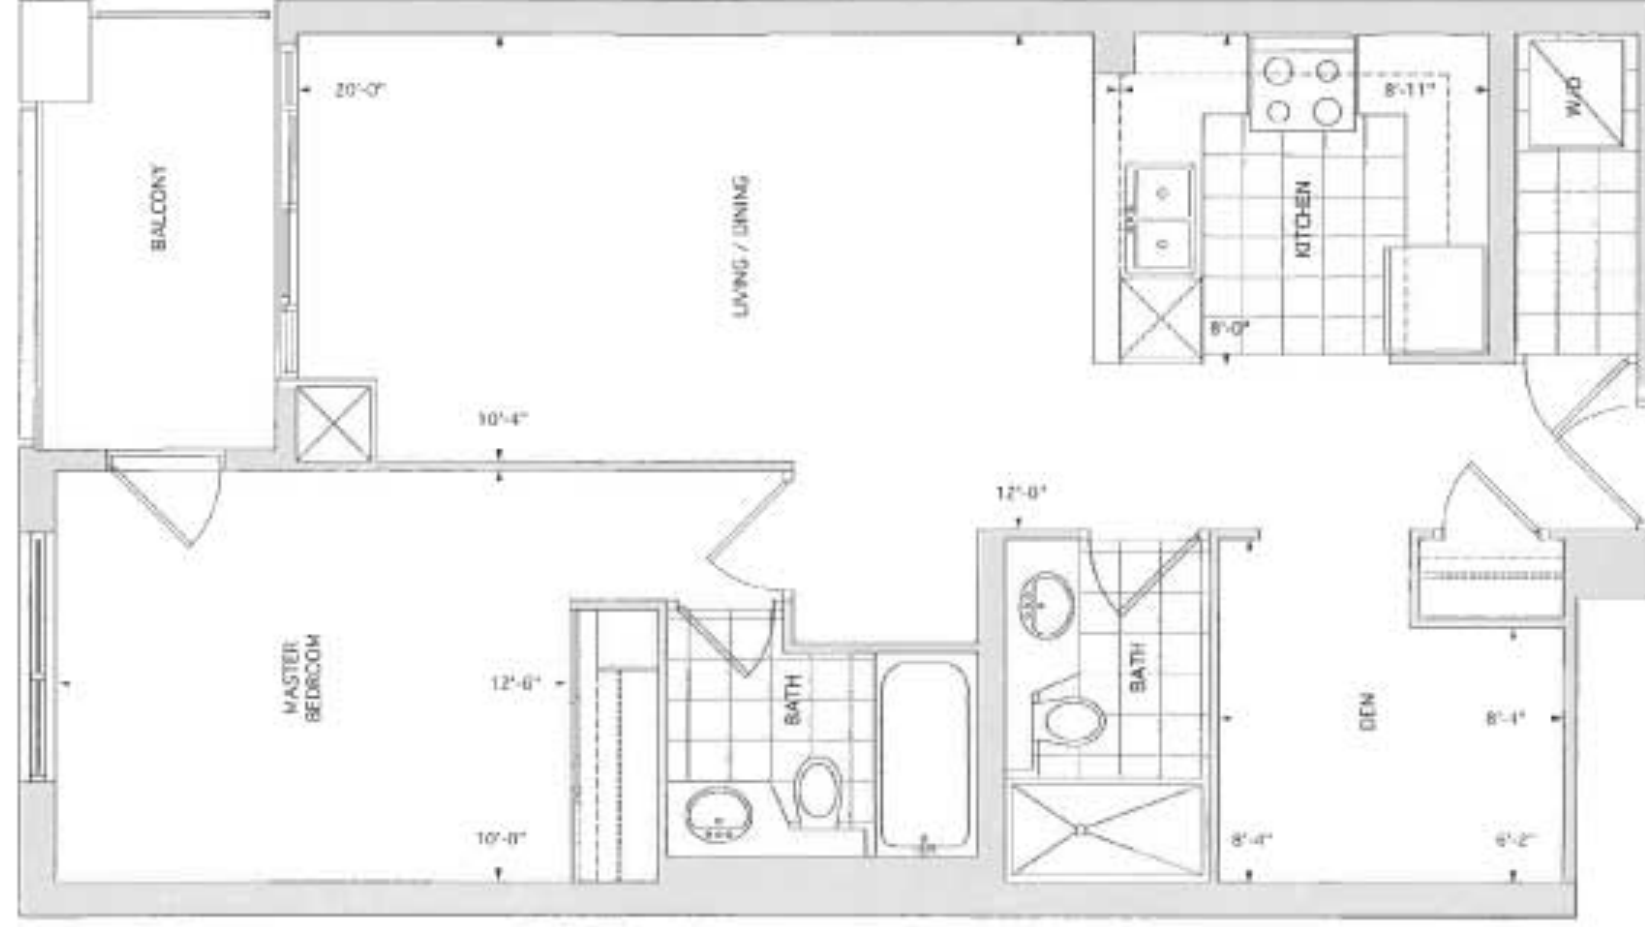

the Atrium

one bedroom 591 sq.ft.

2nd Floor

3rd Floor

All dimensions and drawings are approximations. Information subject to change without notice. Actual square footage may vary from the stated floor plan.

the Pallucci

two bedroom + den 850 sq. ft.

THE 8 ON BROADWAY

All dimensions and drawings are approximate. Information subject to change without notice. Actual square footage may vary from the stated floor plan.

the Napoli

one bedroom + den 776 sq. ft.

THE 8 ON BROADWAY

All dimensions and drawings are approximate. Information subject to change without notice. Actual square footage may vary from the stated floor plan.