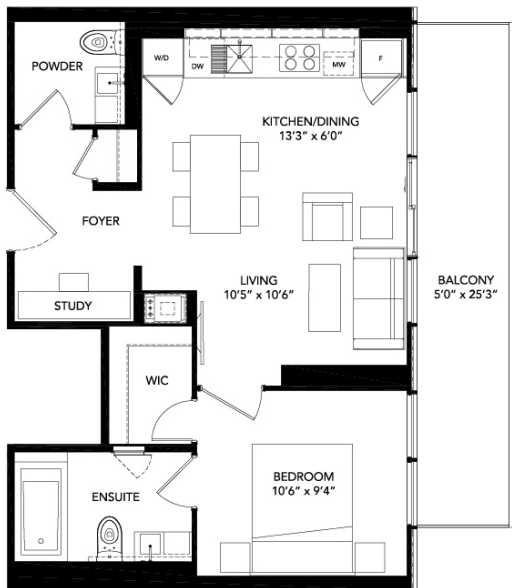

FLOORS 33 & 35

FLOORS 28 - 32

FLOORS 17 - 21

FLOORS 08 - 16
FLOORS 22 - 27

CABANA 546

ONE BEDROOM 510 SQ FT

BALCONY..... 36 SQ FT

TOTAL LIVING SPACE 546 SQ FT

FLOORS 08 - 16
FLOORS 22 - 27

DECO 620

ONE BEDROOM + STUDY . . . 592 SQ. FT
BALCONY 28 SQ. FT
TOTAL LIVING SPACE 620 SQ. FT

FLOORS 33 & 35

FLOORS 28 - 32

FLOORS 17 - 21

FLOORS 08 - 16
FLOORS 22 - 27

FRINGE 703

ONE BEDROOM + STUDY . . . 580 SQ. FT
BALCONY 123 SQ. FT
TOTAL LIVING SPACE 703 SQ. FT

FLOORS 33 & 35

FLOORS 28 - 32

FLOORS 17 - 21

FLOORS 08 - 16
FLOORS 22 - 27

LAVISH 740

ONE BEDROOM + DEN 678 SQ FT

BALCONY..... 62 SQ FT

TOTAL LIVING SPACE 740 SQ FT

FLOORS 28 - 32

FLOORS 17 - 21

FLOORS 08 - 16
FLOORS 22 - 27

TONIK 746

ONE BEDROOM + DEN 718 SQ FT

BALCONY 28 SQ FT

TOTAL LIVING SPACE 746 SQ FT