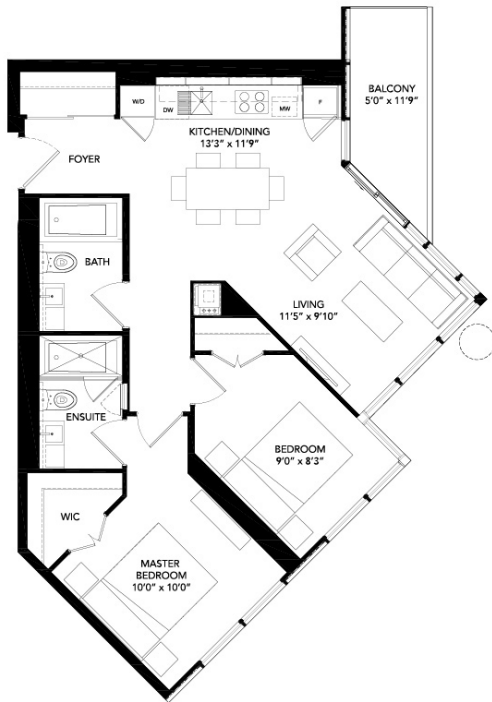

FLOORS 33 & 35

FLOORS 28 - 32

FLOORS 17 - 21

FLOORS 08 - 16
FLOORS 22 - 27

CABANA 546

ONE BEDROOM 510 SQ FT

BALCONY..... 36 SQ FT

TOTAL LIVING SPACE 546 SQ FT

FLOORS 17 - 21

FLOORS 08 - 14
FLOORS 22 - 27

RIVA 763

TWO BEDROOM 718 SQ FT

BALCONY 45 SQ FT

TOTAL LIVING SPACE 763 SQ FT

FLOORS 33 & 35

FLOORS 17 - 21

FLOORS 08 - 16
FLOORS 22 - 27

SYRAH* 815

TWO BEDROOM 757 SQ FT

BALCONY 58 SQ FT

TOTAL LIVING SPACE 815 SQ FT

SYRAH 855

TWO BEDROOM 797 SQ FT
BALCONY 58 SQ FT
TOTAL LIVING SPACE 855 SQ FT

FLOORS 33 & 35

FLOORS 28-32

FLOORS 08-16
FLOORS 22-27