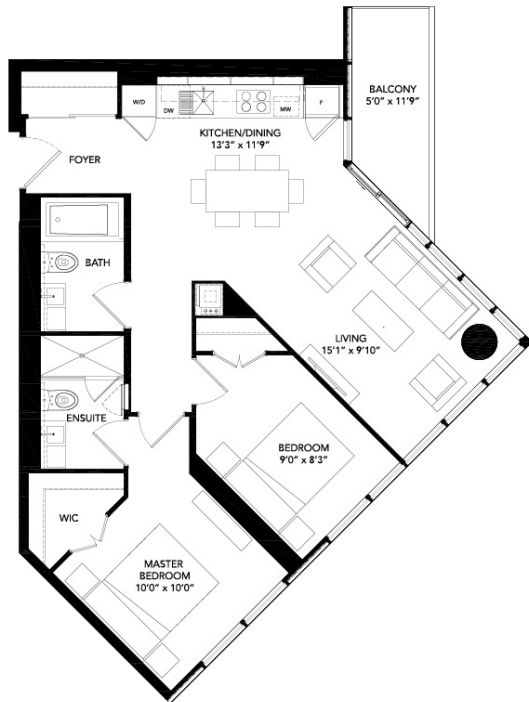

FLOORS 33 & 35

FLOORS 28 - 32

FLOORS 17 - 21

FLOORS 08 - 16
FLOORS 22 - 27

CABANA 546

ONE BEDROOM 510 SQ FT

BALCONY..... 36 SQ FT

TOTAL LIVING SPACE 546 SQ FT

FLOORS 17 - 21

FLOORS 08 - 14
FLOORS 22 - 27

RIVA 763

TWO BEDROOM 718 SQ FT

BALCONY 45 SQ FT

TOTAL LIVING SPACE 763 SQ FT

FLOORS 33 & 35

FLOORS 17 - 21

FLOORS 08 - 16
FLOORS 22 - 27

SYRAH* 815

TWO BEDROOM 757 SQ FT

BALCONY 58 SQ FT

TOTAL LIVING SPACE 815 SQ FT

SYRAH 855

TWO BEDROOM 797 SQ FT
BALCONY 58 SQ FT
TOTAL LIVING SPACE 855 SQ FT

FLOORS 33 & 35

FLOORS 28-32

FLOORS 08-16
FLOORS 22-27