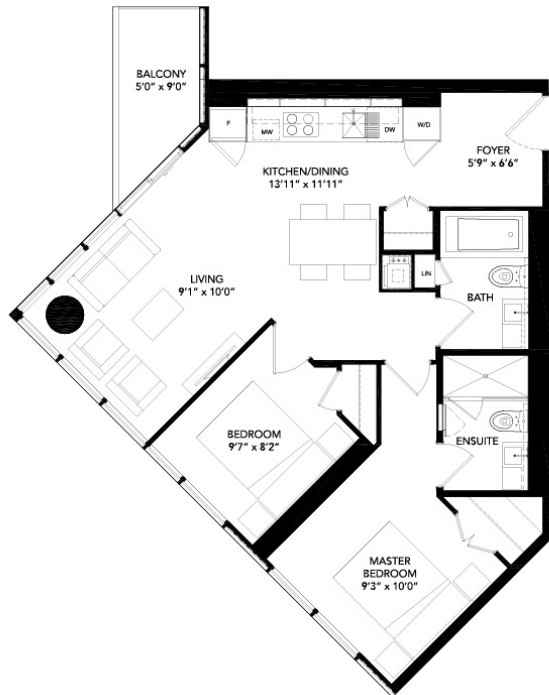

FLOORS 33 & 35

FLOORS 28 - 32

FLOORS 17 - 21

FLOORS 08 - 16
FLOORS 22 - 27

CABANA 546

ONE BEDROOM 510 SQ FT

BALCONY..... 36 SQ FT

TOTAL LIVING SPACE 546 SQ FT

FLOORS 17 - 21

FLOORS 08 - 14
FLOORS 22 - 27

RIVA 763

TWO BEDROOM 718 SQ FT

BALCONY 45 SQ FT

TOTAL LIVING SPACE 763 SQ FT

FLOORS 33 & 35

FLOORS 17 - 21

FLOORS 08 - 16
FLOORS 22 - 27

SYRAH* 815

TWO BEDROOM 757 SQ FT

BALCONY 58 SQ FT

TOTAL LIVING SPACE 815 SQ FT

SYRAH 855

TWO BEDROOM 797 SQ FT
BALCONY 58 SQ FT
TOTAL LIVING SPACE 855 SQ FT

FLOORS 33 & 35

FLOORS 28-32

FLOORS 08-16
FLOORS 22-27