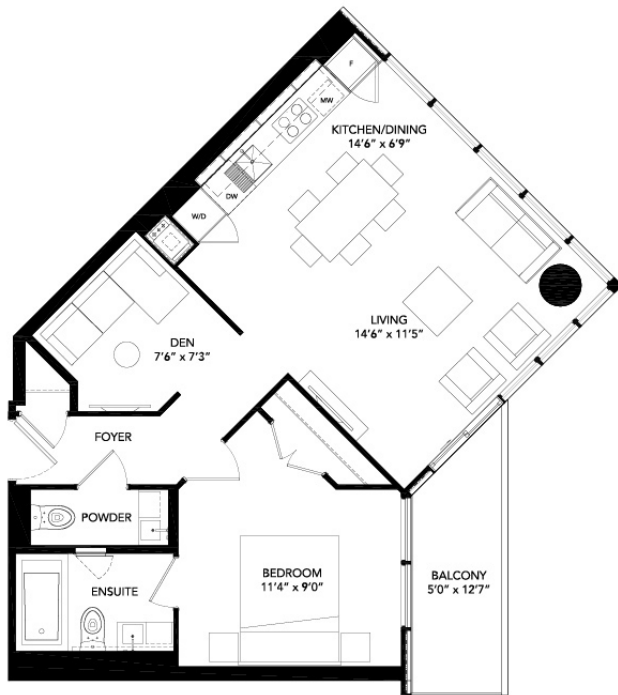

FLOORS 33 & 35

FLOORS 28 - 32

FLOORS 17 - 21

FLOORS 08 - 16
FLOORS 22 - 27

CABANA 546

ONE BEDROOM 510 SQ FT

BALCONY..... 36 SQ FT

TOTAL LIVING SPACE 546 SQ FT

TOTAL LIVING SPACE 740 SQ FT

FLOORS 28 - 32

FLOORS 17 - 21

FLOORS 08 - 16
FLOORS 22 - 27

TONIK 746

ONE BEDROOM + DEN 718 SQ FT

BALCONY 28 SQ FT

TOTAL LIVING SPACE 746 SQ FT

FLOORS 33 & 35

FLOORS 28 - 32

FLOORS 17 - 21

FLOORS 08 - 16
FLOORS 22 - 27

SARTI 812

ONE BEDROOM + DEN 757 SQ. FT
BALCONY 55 SQ. FT
TOTAL LIVING SPACE 812 SQ. FT

FLOORS 33 & 35

FLOORS 28 - 32

FLOORS 17 - 21

FLOORS 08 - 14
FLOORS 22 - 27

RIVA 763

TWO BEDROOM 718 SQ FT

BALCONY 45 SQ FT

TOTAL LIVING SPACE 763 SQ FT

FLOORS 33 & 35

FLOORS 17 - 21