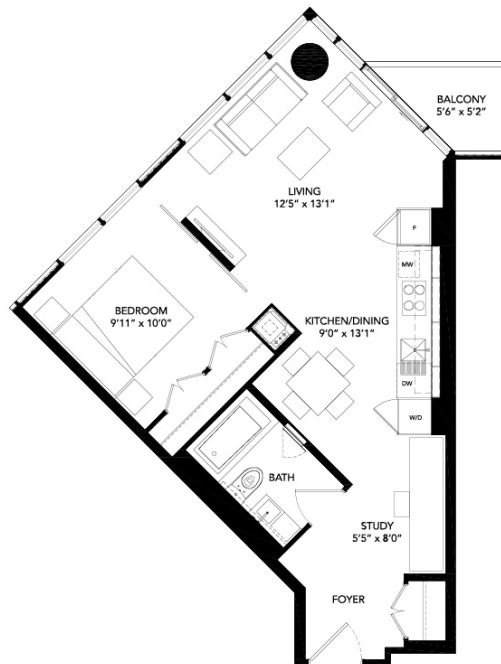

FLOORS 33 & 35

FLOORS 28 - 32

FLOORS 17 - 21

FLOORS 08 - 16
FLOORS 22 - 27

CABANA 546

ONE BEDROOM 510 SQ FT

BALCONY..... 36 SQ FT

TOTAL LIVING SPACE 546 SQ FT

FLOORS 33 & 35

FLOORS 28 - 32

FLOORS 08 - 16
FLOORS 22 - 27

DIVA 558

ONE BEDROOM 516 SQ. FT
BALCONY 42 SQ. FT
TOTAL LIVING SPACE 558 SQ. FT

FLOORS 33 & 35

FLOORS 28 - 32

FLOORS 17 - 21

FLOORS 08 - 16
FLOORS 22 - 27

DECO 620

ONE BEDROOM + STUDY . . . 592 SQ. FT
BALCONY 28 SQ. FT
TOTAL LIVING SPACE 620 SQ. FT

FLOORS 33 & 35

FLOORS 28 - 32

FLOORS 17 - 21

FLOORS 08 - 16
FLOORS 22 - 27

FRINGE 703

ONE BEDROOM + STUDY . . . 580 SQ. FT
BALCONY 123 SQ. FT
TOTAL LIVING SPACE 703 SQ. FT

FLOORS 33 & 35

FLOORS 28 - 32

FLOORS 17 - 21

FLOORS 08 - 16
FLOORS 22 - 27

LAVISH 740

ONE BEDROOM + DEN 678 SQ FT

BALCONY..... 62 SQ FT