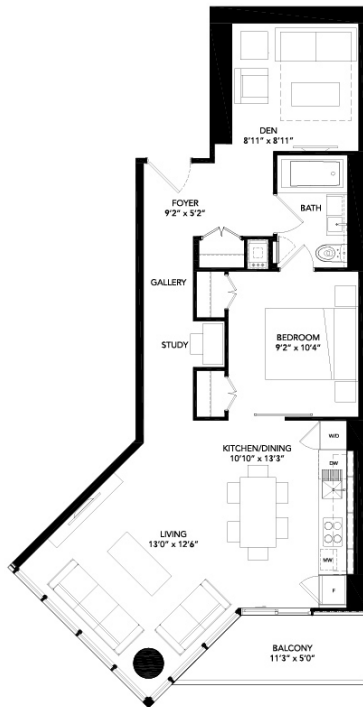

FLOORS 33 & 35

FLOORS 28 - 32

FLOORS 17 - 21

FLOORS 08 - 16
FLOORS 22 - 27

CABANA 546

ONE BEDROOM 510 SQ FT

BALCONY..... 36 SQ FT

TOTAL LIVING SPACE 546 SQ FT

TOTAL LIVING SPACE 740 SQ FT

FLOORS 28 - 32

FLOORS 17 - 21

FLOORS 08 - 16
FLOORS 22 - 27

TONIK 746

ONE BEDROOM + DEN 718 SQ FT

BALCONY 28 SQ FT

TOTAL LIVING SPACE 746 SQ FT

FLOORS 33 & 35

FLOORS 28 - 32

FLOORS 17 - 21

FLOORS 08 - 16
FLOORS 22 - 27

SARTI 812

ONE BEDROOM + DEN 757 SQ. FT
BALCONY 55 SQ. FT
TOTAL LIVING SPACE 812 SQ. FT

FLOORS 33 & 35

FLOORS 28 - 32

FLOORS 17 - 21

FLOORS 08 - 14
FLOORS 22 - 27

RIVA 763

TWO BEDROOM 718 SQ FT

BALCONY 45 SQ FT

TOTAL LIVING SPACE 763 SQ FT

FLOORS 33 & 35

FLOORS 17 - 21