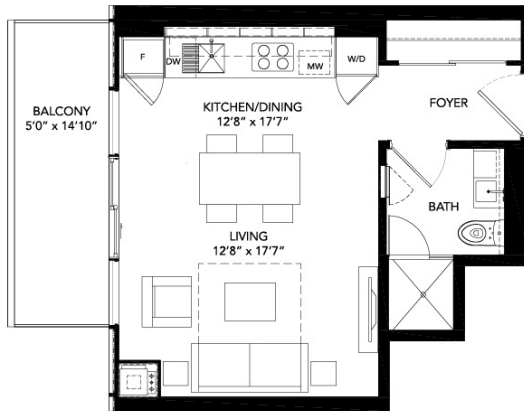

ALIA 450

STUDIO 378 SQ. FT
BALCONY..... 72 SQ. FT
TOTAL LIVING SPACE 450 SQ. FT

FLOORS 33 & 35

FLOORS 28 - 32

FLOORS 17 - 21

FLOORS 08 - 16
FLOORS 22 - 27

BOCCA 518

ONE BEDROOM 428 SQ. FT
BALCONY..... 90 SQ. FT
TOTAL LIVING SPACE 518 SQ. FT

FLOORS 33 & 35

FLOORS 28 - 32

FLOORS 17 - 21

FLOORS 08 - 16
FLOORS 22 - 27

CABANA 546

ONE BEDROOM 510 SQ FT

BALCONY..... 36 SQ FT

TOTAL LIVING SPACE 546 SQ FT

FLOORS 33 & 35

FLOORS 28 - 32

FLOORS 08 - 16
FLOORS 22 - 27

DIVA 558

ONE BEDROOM 516 SQ. FT
BALCONY 42 SQ. FT
TOTAL LIVING SPACE 558 SQ. FT

FLOORS 33 & 35

FLOORS 28 - 32

FLOORS 17 - 21