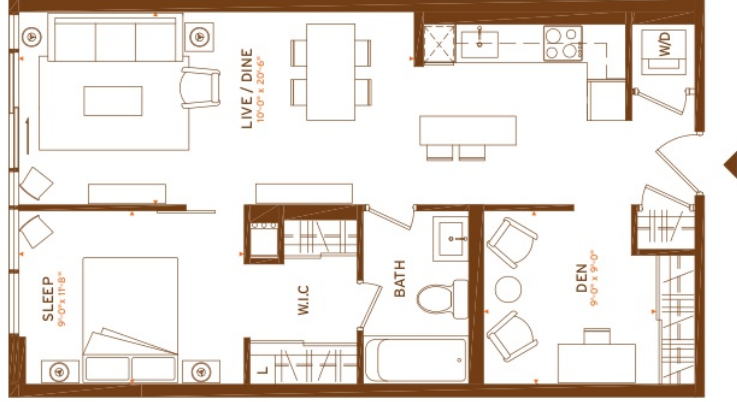

# C1-1C.

1 BEDROOM + DEN | 1 BATH | 725 SQ.FT.

4N

FLOOR 3-4

ON RICHMOND