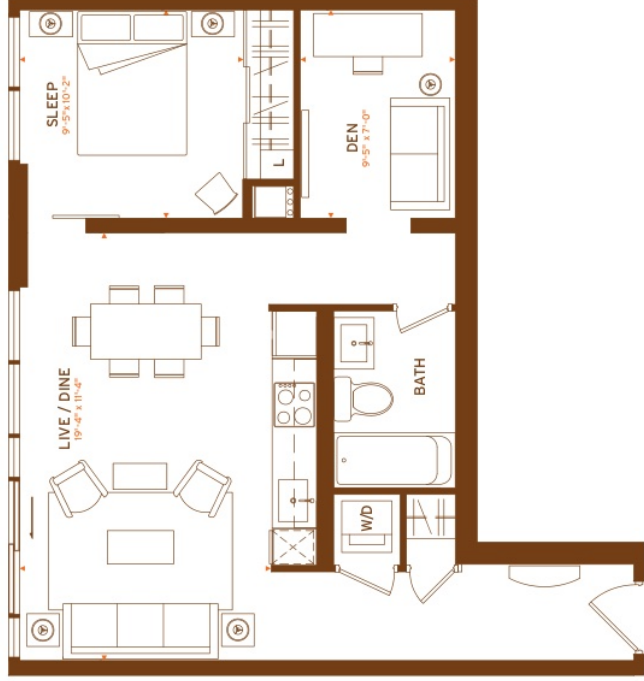

# B3A.

1 BEDROOM | 1 BATH | 555 SQ.FT. | 70 SQ. FT. BALCONY (10-13 ONLY)

ON RICHMOND

4N

FLOOR 5

FLOOR 6

FLOOR 7

FLOOR 8

FLOOR 10

FLOOR 11

FLOOR 12

FLOOR 13

# C5.

1 BEDROOM + DEN | 1 BATH | 680 SQ.FT.

4N

FLOOR 14 FT

ON RICHMOND

# C6.

1 BEDROOM + DEN | 1 BATH | 700 SQ.FT.

4N

FLOOR 14 17

ON RICHMOND