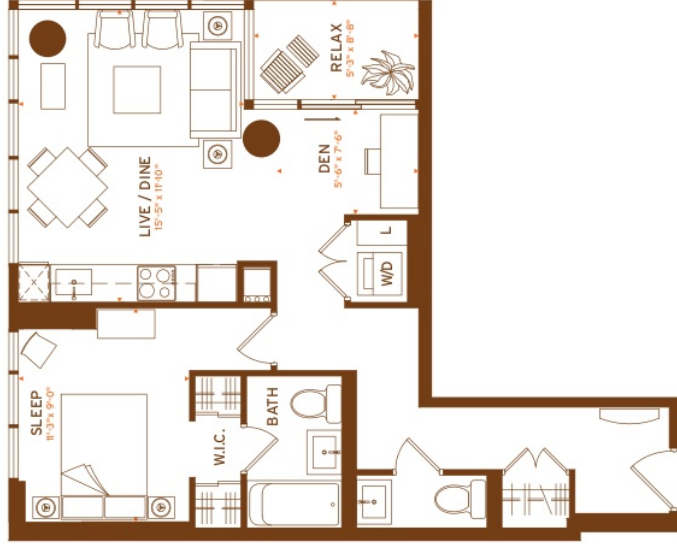

# B3A.

1 BEDROOM | 1 BATH | 555 SQ.FT. | 70 SQ. FT. BALCONY (10-13 ONLY)

ON RICHMOND

4N

FLOOR 5

FLOOR 6

FLOOR 7

FLOOR 8

# B5.

1 BEDROOM | 1 BATH | 575 SQ.FT. | 70 SQ.FT. BALCONY (10-13 ONLY)

ON RICHMOND

4N

FLOOR 5

FLOOR 10-13

FLOOR 6

FLOOR 14-17

# C4.

1 BEDROOM + DEN | 1.5 BATH | 660 SQ.FT. | 45 SQ.FT. BALCONY

ON RICHMOND

4N

FLOOR 3-4

FLOOR 5

FLOOR 6

# C1-1A-T.

1 BEDROOM + DEN | 1.5 BATH | 680 SQ.FT.  
455 SQ.FT. TERRACE

4N

FLOOR 3

ON RICHMOND