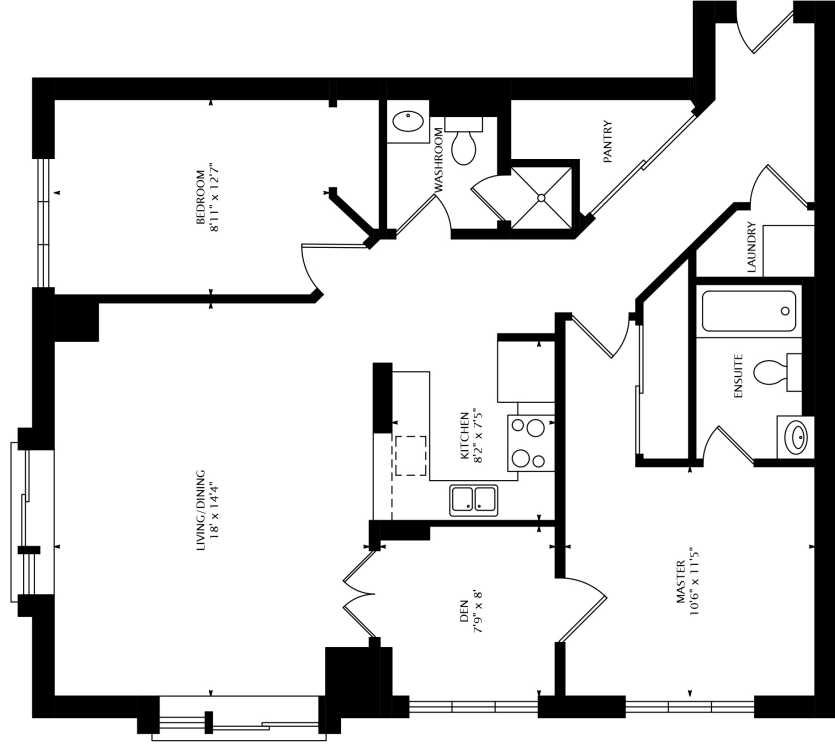

115

QUEEN STREET WEST

CRAWFORD STREET

MASSEY STREET

# #505

1073 SQUARE FEET