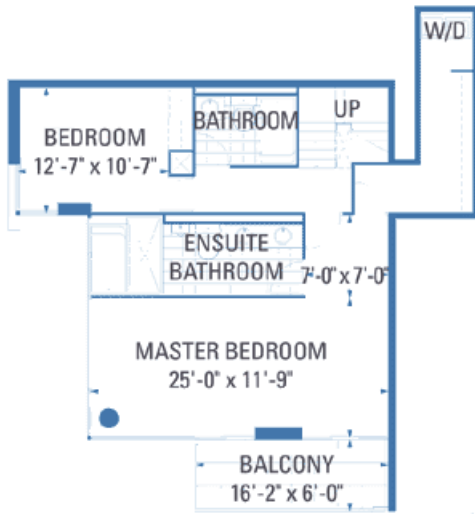

2 bedroom + den 1,184 sq. ft.

2 bedroom + den 1884 sq. ft.
 lower 936 sq. ft.
 upper 845 sq. ft.
 terrace 821 sq. ft.