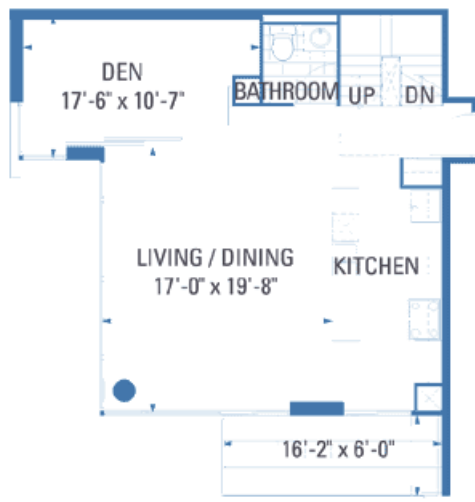

2 bedroom + den 1,184 sq. ft.

2 bedroom + den 1884 sq. ft.
 lower 936 sq. ft.
 upper 845 sq. ft.
 terrace 821 sq. ft.