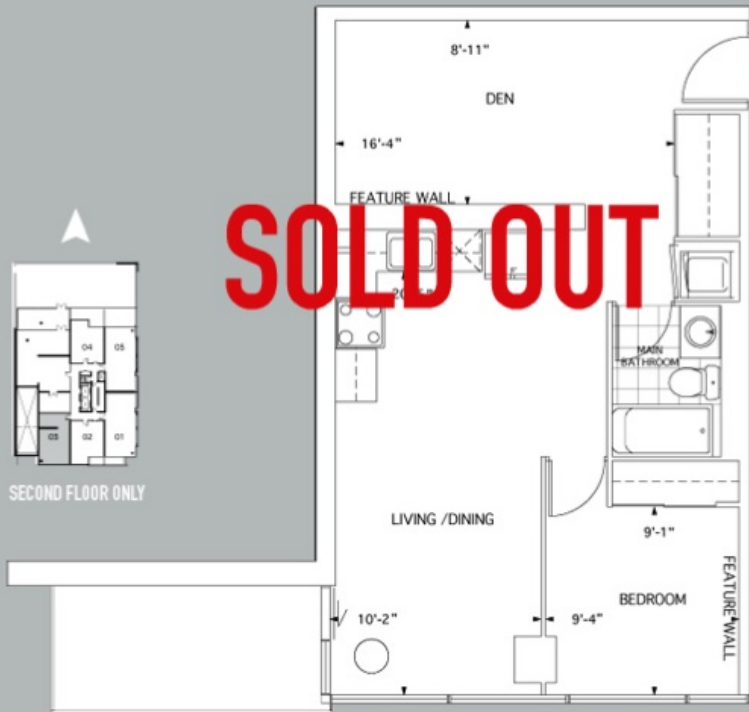

01 JUNIOR ONE BEDROOM (SOLD OUT)

• hudson

02 ONE BEDROOM (SOLD OUT)

03 ONE BEDROOM + DEN (SOLD OUT)

04 TWO BEDROOM

05 TWO BEDROOM + DEN (SOLD OUT)

hudson **484sq.ft.**  
balcony **134sq.ft.**

TYPICAL 4-18

TYPICAL 4-18

metropolitan **577sq.ft.**  
balcony **50sq.ft.**

01 JUNIOR ONE BEDROOM (SOLD OUT)

02 ONE BEDROOM (SOLD OUT)

03 ONE BEDROOM + DEN (SOLD OUT)

• paramount

04 TWO BEDROOM

05 TWO BEDROOM + DEN (SOLD OUT)

**SOLD OUT**

paramount **694sq.ft.**  
balcony **77sq.ft.**

01 JUNIOR ONE BEDROOM (SOLD OUT)

02 ONE BEDROOM (SOLD OUT)

03 ONE BEDROOM + DEN (SOLD OUT)

**04 TWO BEDROOM**

- grand
- dakota (SOLD OUT)
- boulevard

04 TWO BEDROOM

- grand
- **dakota (SOLD OUT)**
- boulevard

05 TWO BEDROOM + DEN (SOLD OUT)

**SOLD OUT**

THIRD FLOOR ONLY

**dakota**889sq.ft.  
balcony212sq.ft.

01 JUNIOR ONE BEDROOM (SOLD OUT)

02 ONE BEDROOM (SOLD OUT)