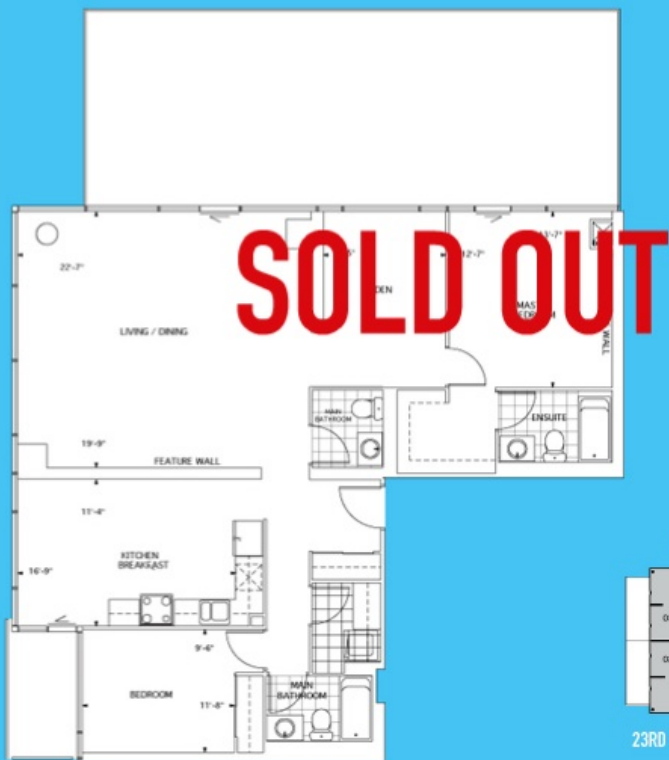

02 ONE BEDROOM (SOLD OUT)

03 ONE BEDROOM + DEN (SOLD OUT)

04 TWO BEDROOM

05 **TWO BEDROOM + DEN (SOLD OUT)**

- delano
- royalton
- hempel
- **sanderson**
- mondrian

**sanderson** 1541sq.ft.  
balcony 619sq.ft.

01 JUNIOR ONE BEDROOM (SOLD OUT)

02 ONE BEDROOM (SOLD OUT)

03 ONE BEDROOM + DEN (SOLD OUT)

04 TWO BEDROOM

05 TWO BEDROOM + DEN (SOLD OUT)

- delano
- royalton
- hempel
- sanderson
- **mondrian**

**mondrian** 1618sq.ft.  
balcony 288sq.ft.