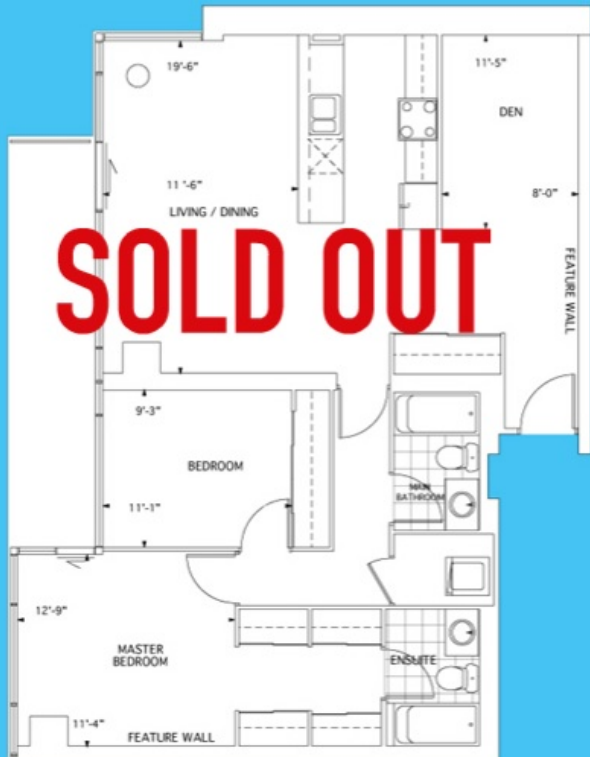

03 ONE BEDROOM + DEN (SOLD OUT)

**04 TWO BEDROOM**

- grand
- dakota (SOLD OUT)
- **boulevard**

05 TWO BEDROOM + DEN (SOLD OUT)

TYPICAL 1-21

**boulevard**917sq.ft.  
**balcony**75sq.ft.

01 JUNIOR ONE BEDROOM (SOLD OUT)

02 ONE BEDROOM (SOLD OUT)

03 ONE BEDROOM + DEN (SOLD OUT)

04 TWO BEDROOM

05 TWO BEDROOM + DEN (SOLD OUT)

- delano

- royalton

- hempel

- sanderson

- mondrian

TYPICAL 19-22

delano 1215sq.ft.  
balcony 126sq.ft.

01 JUNIOR ONE BEDROOM (SOLD OUT)

02 ONE BEDROOM (SOLD OUT)

03 ONE BEDROOM + DEN (SOLD OUT)

04 TWO BEDROOM

05 TWO BEDROOM + DEN (SOLD OUT)

- delano
- **royalton**
- hempel
- sanderson
- mondrian

**royalton** 1288sq.ft.  
**balcony** 288sq.ft.

TYPICAL 19-22

**SOLD OUT**

01 JUNIOR ONE BEDROOM (SOLD OUT)

02 ONE BEDROOM (SOLD OUT)

03 ONE BEDROOM + DEN (SOLD OUT)