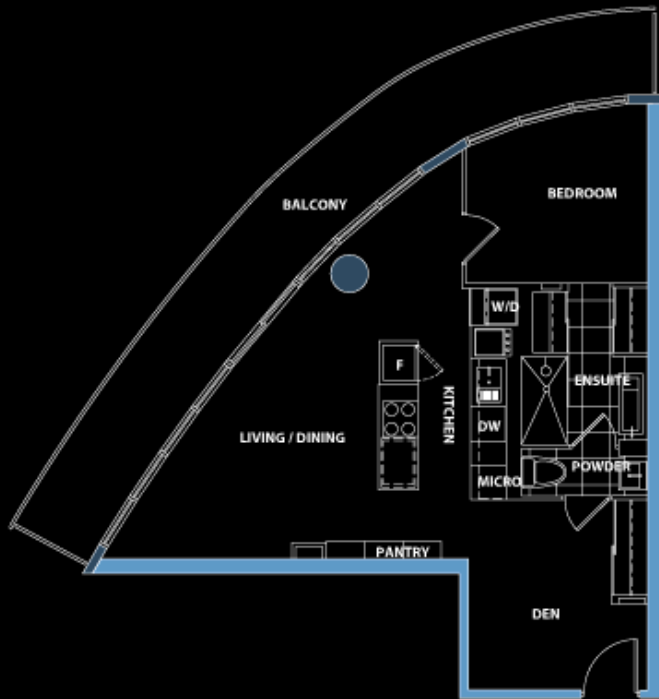

floor 9 and above
one bedroom

suite area 540 sq. ft.
balcony area 98 sq. ft.
total area 638 sq. ft.

previous ◀ ▶ next

- Tower
- Podium
- Elite

Suite 07

floor 10 - 30

one bedroom + den

suite area 672 sq. ft.

balcony area 226 sq. ft.

total area 898 sq. ft.

previous ◀ ▶ next

- Tower
- Podium
- Elite

Suite 08

floor 9 and above
one bedroom + study

suite area 728 sq. ft.
balcony area 247 sq. ft.
total area 975 sq. ft.