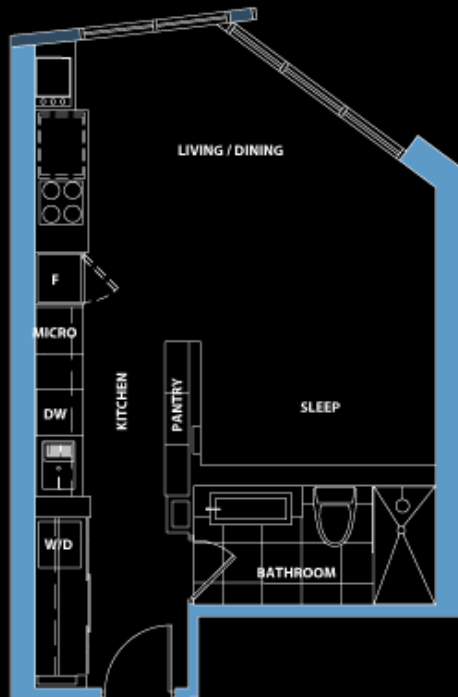

Suite 16

floor 9 - 17

one bedroom + study

suite area 645 sq. ft.

balcony area 105 sq. ft.

total area 750 sq. ft.

previous ◀ ▶ next

-  Tower
-  Podium
-  Elite

Suite 02

floor 2 - 7
one bedroom

suite area 486 sq. ft.

total area 486 sq. ft.

previous ◀ ▶ next

- Tower
- Podium
- Elite

Suite 06

floor 2 - 7
studio

suite area 463 sq. ft.

total area 463 sq. ft.

previous ◀ ▶ next

- Tower
- Podium
- Elite

Suite 07

floor 2 - 7
two bedroom

suite area 899 sq. ft.
balcony area 56 sq. ft.
total area 955 sq. ft.

previous ◀ ▶ next

- Tower
- Podium
- Elite

Suite 11

floor 3 - 7
one bedroom + den

suite area 686 sq. ft.
balcony area 32 sq. ft.
total area 718 sq. ft.

previous ◀ ▶ next

- Tower
- Podium
- Elite

Suite 17*

floor 3 - 7
one bedroom