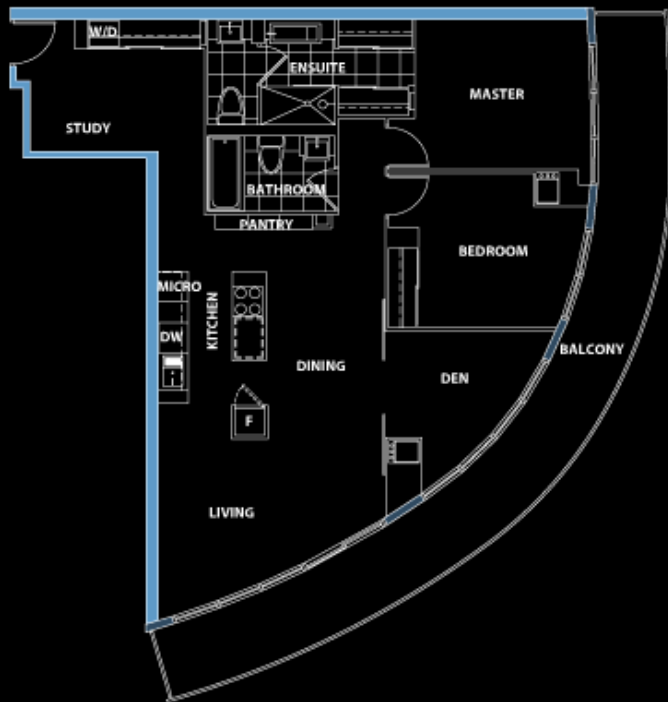

floor 9 and above
one bedroom + den

suite area 705 sq. ft.
balcony area 98 sq. ft.
total area 803 sq. ft.

previous ◀ ▶ next

- Tower
- Podium
- Elite

Suite 11

floor 10 - 30
one bedroom + den

suite area 772 sq. ft.
balcony area 97 sq. ft.
total area 869 sq. ft.

previous ◀ ▶ next

- Tower
- Podium
- Elite

Suite 12

floor 9 and above
two bedroom + den + study

suite area 1098 sq. ft.
balcony area 290 sq. ft.
total area 1388 sq. ft.

previous ◀ ▶ next

-  Tower
-  Podium
-  Elite

Suite 15

floor 9 and above
one bedroom + den

suite area 650 sq. ft.
balcony area 95 sq. ft.
total area 745 sq. ft.

previous ◀ ▶ next

-  Tower
-  Podium
-  Elite

* Design variation on floor 11 & 16.
Please consult for details.

Suite 16

floor 9 - 17

one bedroom + study

suite area 645 sq. ft.

balcony area 105 sq. ft.

total area 750 sq. ft.

previous ◀ ▶ next

-  Tower
-  Podium
-  Elite