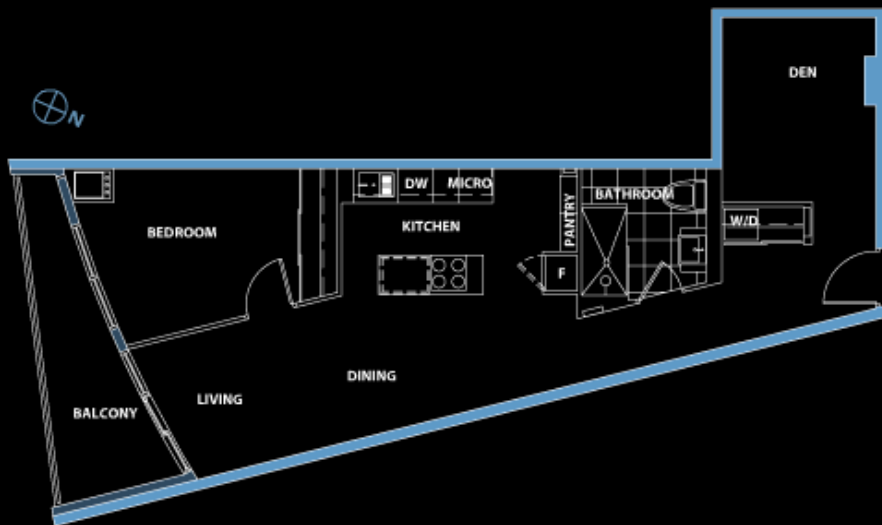

previous ◀ ▶ next

- Tower
- Podium
- Elite