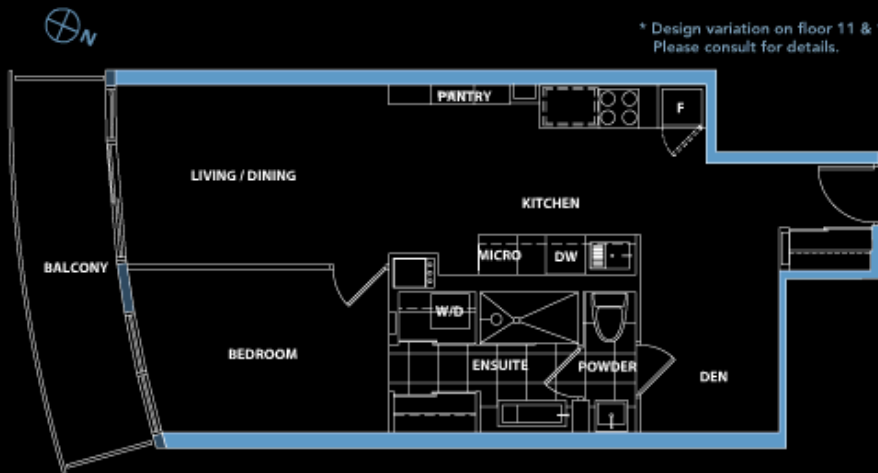

Suite 15

floor 9 and above
one bedroom + den

suite area 650 sq. ft.
balcony area 95 sq. ft.
total area 745 sq. ft.

previous ◀ ▶ next

-  Tower
-  Podium
-  Elite

* Design variation on floor 11 & 16.
Please consult for details.

Suite 16

floor 9 - 17

one bedroom + study

suite area 645 sq. ft.

balcony area 105 sq. ft.

total area 750 sq. ft.

previous ◀ ▶ next

-  Tower
-  Podium
-  Elite