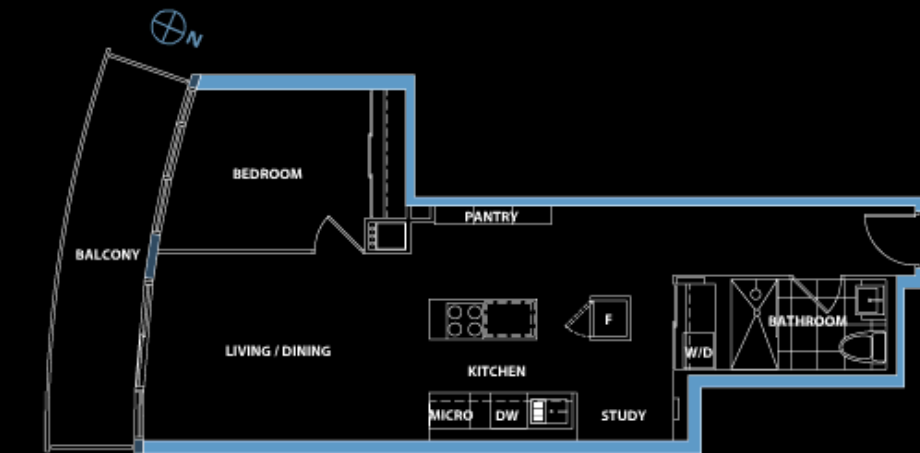

Suite 15

floor 9 and above
one bedroom + den

suite area 650 sq. ft.
balcony area 95 sq. ft.
total area 745 sq. ft.

previous ◀ ▶ next

-  Tower
-  Podium
-  Elite

* Design variation on floor 11 & 16.
Please consult for details.

Suite 16

floor 9 - 17

one bedroom + study

suite area 645 sq. ft.

balcony area 105 sq. ft.

total area 750 sq. ft.

previous ◀ ▶ next

-  Tower
-  Podium
-  Elite