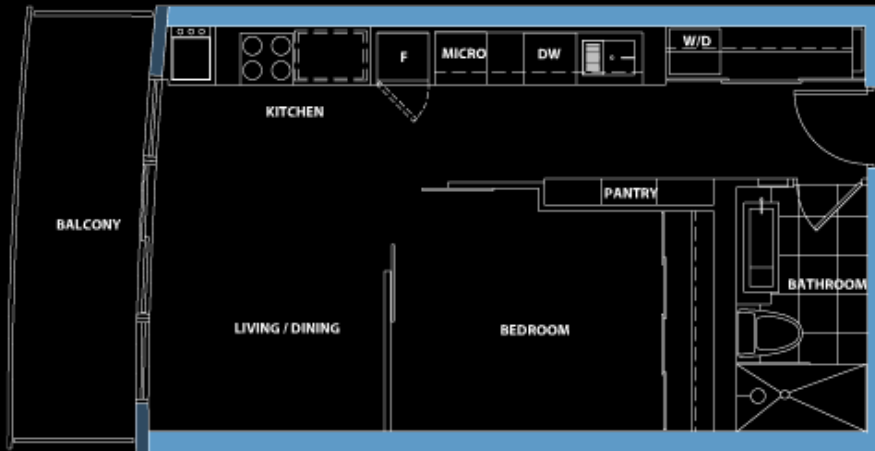

Suite 01

floor 9 – 17

two bedroom + study

suite area 842 sq. ft.

balcony area 238 sq. ft.

total area 1080 sq. ft.

previous ◀ ▶ next

- Tower
- Podium
- Elite

Suite 02

floor 9 and above
one bedroom

suite area 468 sq. ft.
balcony area 81 sq. ft.
total area 549 sq. ft.

previous ◀ ▶ next

- Tower
- Podium
- Elite

Suite 03

floor 9 and above
one bedroom + den

suite area 638 sq. ft.
balcony area 98 sq. ft.
total area 736 sq. ft.

previous ◀ ▶ next

- Tower
- Podium
- Elite

Suite 05

floor 9 and above
one bedroom + den

suite area 580 sq. ft.
balcony area 92 sq. ft.
total area 672 sq. ft.

previous ◀ ▶ next

-  Tower
-  Podium
-  Elite

Suite 06