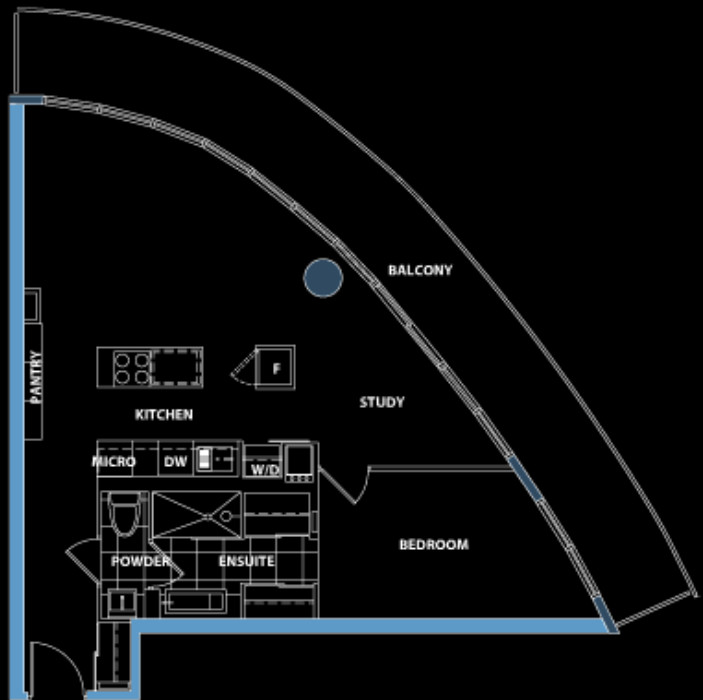

floor 9 and above
one bedroom

suite area 540 sq. ft.
balcony area 98 sq. ft.
total area 638 sq. ft.

previous ◀ ▶ next

- Tower
- Podium
- Elite

Suite 07

floor 10 - 30

one bedroom + den

suite area 672 sq. ft.

balcony area 226 sq. ft.

total area 898 sq. ft.

previous ◀ ▶ next

- Tower
- Podium
- Elite

Suite 08

floor 9 and above
one bedroom + study

suite area 728 sq. ft.
balcony area 247 sq. ft.
total area 975 sq. ft.

previous ◀ ▶ next

- Tower
- Podium
- Elite

Suite 09

floor 9 and above
one bedroom + den

suite area 655 sq. ft.
balcony area 108 sq. ft.
total area 763 sq. ft.

previous ◀ ▶ next

-  Tower
-  Podium
-  Elite

Suite 10

floor 9 and above
one bedroom + den

suite area 705 sq. ft.
balcony area 98 sq. ft.
total area 803 sq. ft.

previous ◀ ▶ next

- Tower
- Podium
- Elite

Suite 11

floor 10 - 30
one bedroom + den

suite area 772 sq. ft.
balcony area 97 sq. ft.
total area 869 sq. ft.