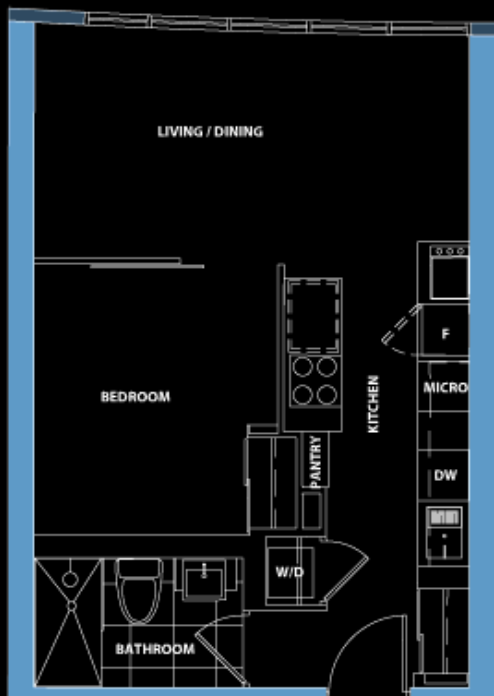

Suite 16

floor 9 - 17

one bedroom + study

suite area 645 sq. ft.

balcony area 105 sq. ft.

total area 750 sq. ft.

previous ◀ ▶ next

-  Tower
-  Podium
-  Elite

Suite 02

floor 2 - 7
one bedroom

suite area 486 sq. ft.

total area 486 sq. ft.

previous ◀ ▶ next

- Tower
- Podium
- Elite

Suite 06

floor 2 - 7
studio