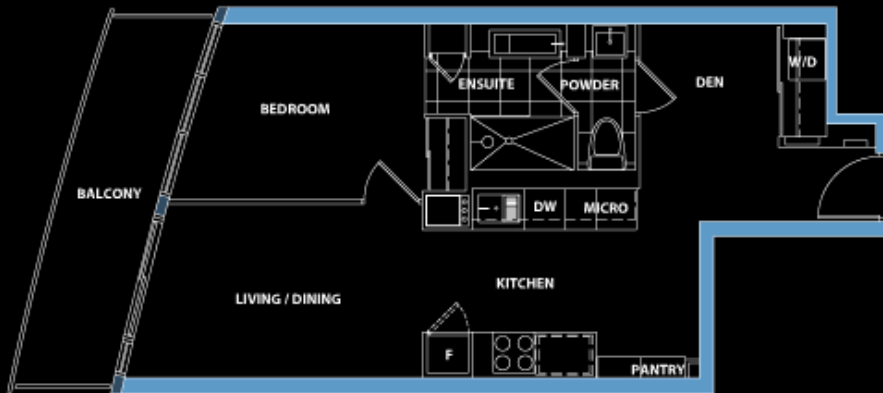

previous ◀ ▶ next

- Tower
- Podium
- Elite

Suite 05

floor 9 and above
one bedroom + den

suite area 580 sq. ft.
balcony area 92 sq. ft.
total area 672 sq. ft.

previous ◀ ▶ next

-  Tower
-  Podium
-  Elite

Suite 06

floor 9 and above
one bedroom

suite area 540 sq. ft.
balcony area 98 sq. ft.
total area 638 sq. ft.

previous ◀ ▶ next

- Tower
- Podium
- Elite

Suite 07

floor 10 - 30

one bedroom + den

suite area 672 sq. ft.