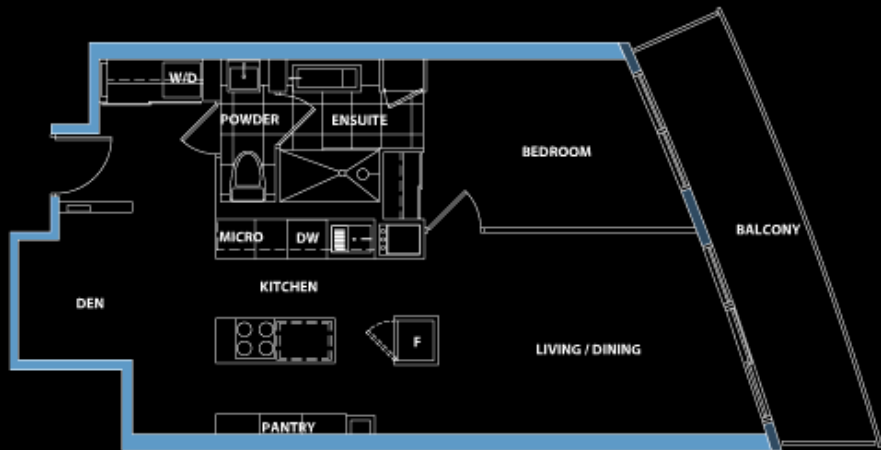

previous ◀ ▶ next

- Tower
- Podium
- Elite

Suite 09

floor 9 and above
one bedroom + den

suite area 655 sq. ft.
balcony area 108 sq. ft.
total area 763 sq. ft.

previous ◀ ▶ next

-  Tower
-  Podium
-  Elite

Suite 10

floor 9 and above
one bedroom + den

suite area 705 sq. ft.
balcony area 98 sq. ft.
total area 803 sq. ft.

previous ◀ ▶ next

- Tower
- Podium
- Elite

Suite 11

floor 10 - 30
one bedroom + den

suite area 772 sq. ft.
balcony area 97 sq. ft.
total area 869 sq. ft.