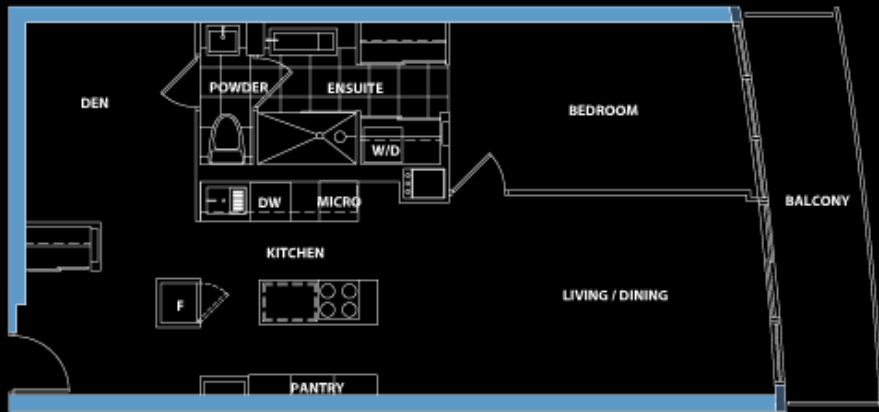

- Tower
- Podium
- Elite