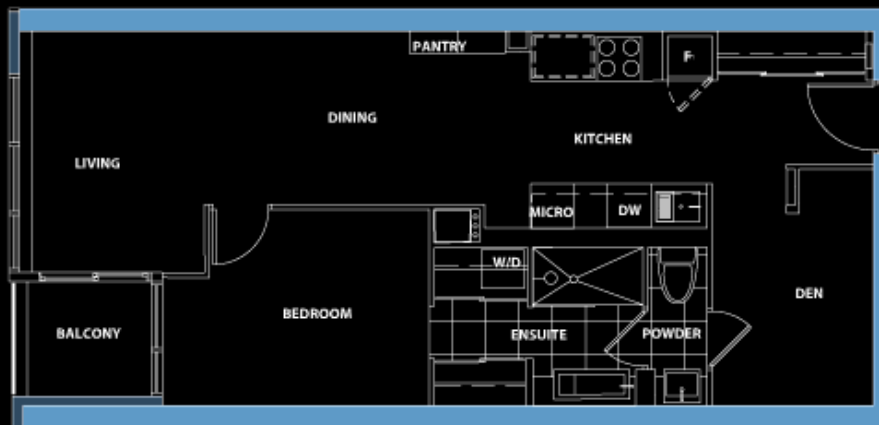

- Tower
- Podium
- Elite

Suite 11

floor 3 - 7
one bedroom + den

suite area 686 sq. ft.
balcony area 32 sq. ft.
total area 718 sq. ft.

previous ◀ ▶ next

- Tower
- Podium
- Elite

Suite 17*

floor 3 - 7
one bedroom