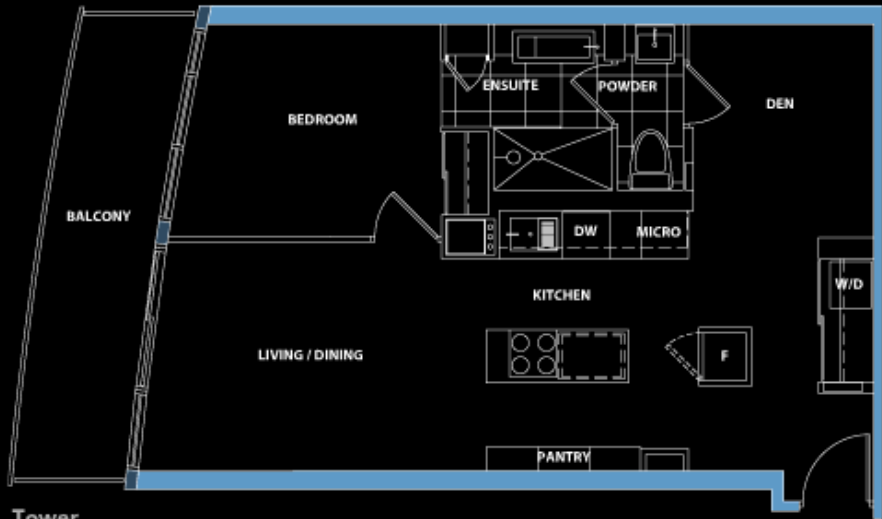

Suite 01

floor 9 – 17

two bedroom + study

suite area 842 sq. ft.

balcony area 238 sq. ft.

total area 1080 sq. ft.

previous ◀ ▶ next

- Tower
- Podium
- Elite

Suite 02

floor 9 and above
one bedroom

suite area 468 sq. ft.
balcony area 81 sq. ft.
total area 549 sq. ft.

previous ◀ ▶ next

- Tower
- Podium
- Elite

Suite 03

floor 9 and above
one bedroom + den

suite area 638 sq. ft.
balcony area 98 sq. ft.
total area 736 sq. ft.

previous ◀ ▶ next

- Tower
- Podium
- Elite

Suite 05

floor 9 and above
one bedroom + den

suite area 580 sq. ft.
balcony area 92 sq. ft.
total area 672 sq. ft.

previous ◀ ▶ next

-  Tower
-  Podium
-  Elite

Suite 06

floor 9 and above
one bedroom

suite area 540 sq. ft.
balcony area 98 sq. ft.
total area 638 sq. ft.

previous ◀ ▶ next

- Tower
- Podium
- Elite

Suite 07

floor 10 - 30

one bedroom + den

suite area 672 sq. ft.