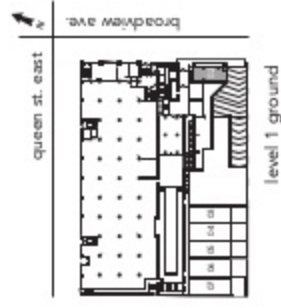

586 sq.ft. total

218

365 sq.ft. terrace

848 sq.ft. total

207

336 sq.ft. terrace

819 sq.ft. total

floor plan is mirrored for units 207, 210

level 6-8

level 3-5

level 2

one bedroom

671 sq.ft.

102

Actual usable space may vary from the stated floor area. E.A.O.E

*City*

one bedroom

**694 sq.ft.**

602

163 sq.ft. terrace

857 sq.ft. total

one bedroom

**687 sq.ft.**

308 | 408 | 508 | 606 | 706 | 806  
174 sq.ft. balcony  
861 sq.ft. total

level 6-8

level 3-5

Actual usable space may vary from the stated floor area. E.M.O.E.

one bedroom

775 sq.ft.

101

Actual usable space may vary from the stated floor area. E.A.O.E

*City*