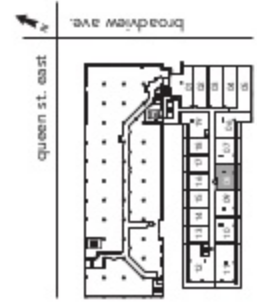

586 sq.ft. total

218

365 sq.ft. terrace

848 sq.ft. total

207

336 sq.ft. terrace

819 sq.ft. total

floor plan is mirrored for units 207, 210

one bedroom

**694 sq.ft.**

602

163 sq.ft. terrace

857 sq.ft. total

one bedroom

**687 sq.ft.**

308 | 408 | 508 | 606 | 706 | 806  
174 sq.ft. balcony  
861 sq.ft. total

level 6-8

level 3-5

Actual usable space may vary from the stated floor area. E.M.O.E.

one bedroom

775 sq.ft.

101

Actual usable space may vary from the stated floor area. E.A.O.E

*City*