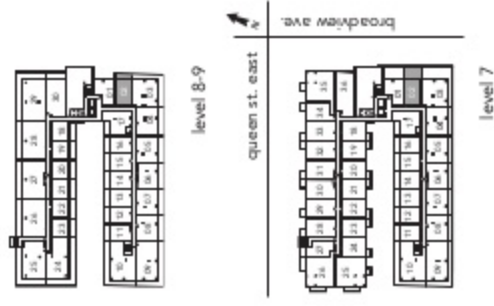

586 sq.ft. total

218

365 sq.ft. terrace

848 sq.ft. total

207

336 sq.ft. terrace

819 sq.ft. total

floor plan is mirrored for units 207, 210

702

253 sq.ft. terrace

810 sq.ft. total

802 | 902

107 sq.ft. balcony

664 sq.ft. total

one bedroom

**518 sq.ft.**