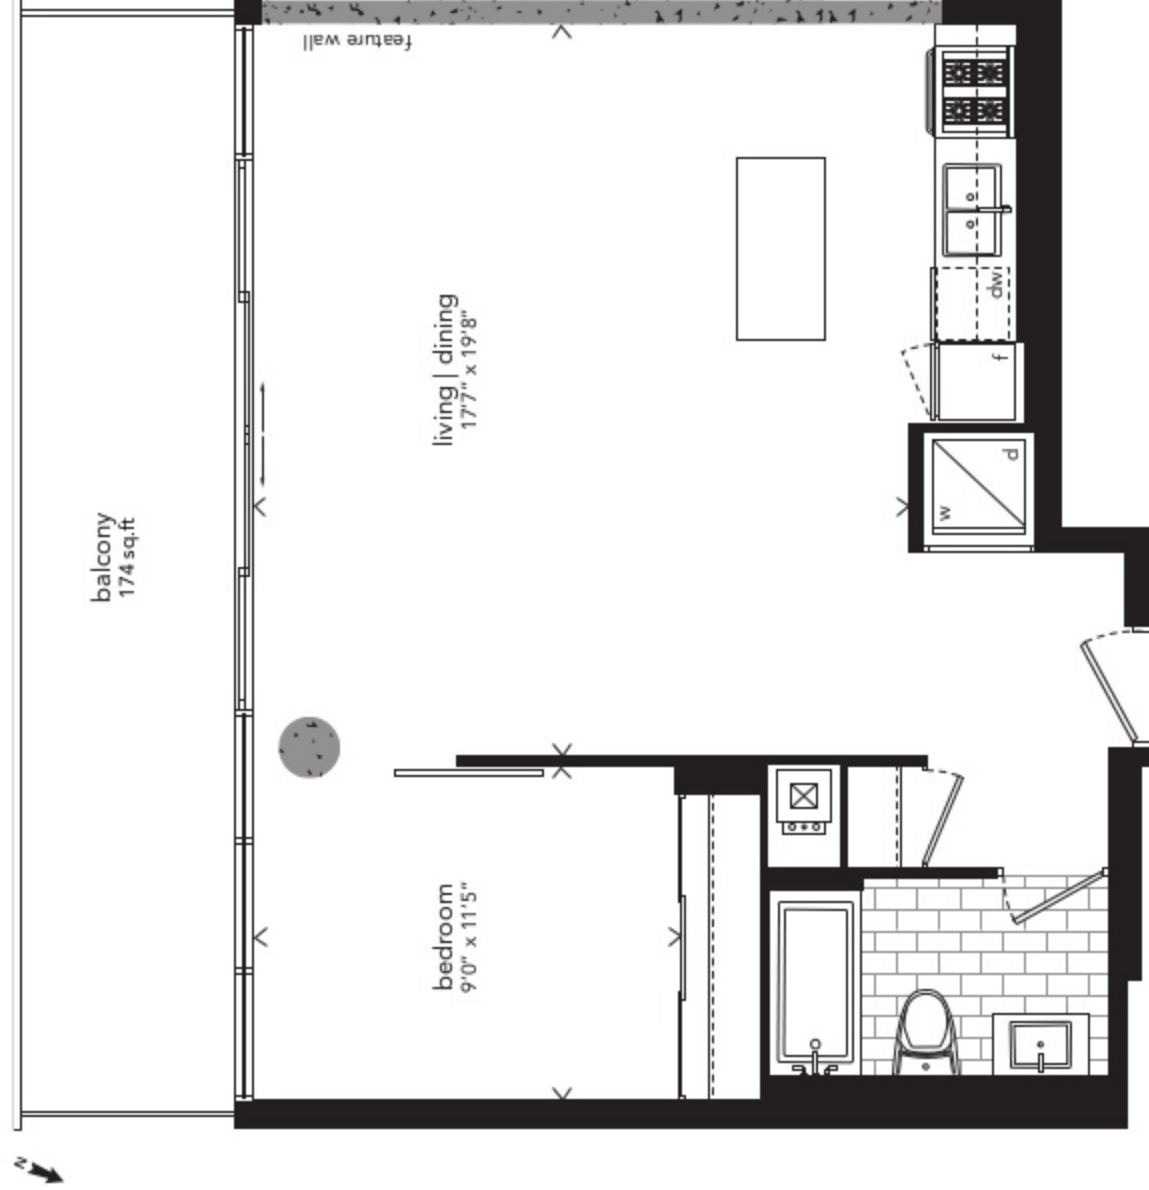

586 sq.ft. total

218

365 sq.ft. terrace

848 sq.ft. total

207

336 sq.ft. terrace

819 sq.ft. total

floor plan is mirrored for units 207, 210

level 6-8

level 3-5

level 2

one bedroom

671 sq.ft.

102

Actual usable space may vary from the stated floor area. E.A.O.E

*City*

one bedroom

**694 sq.ft.**

602

163 sq.ft. terrace

857 sq.ft. total

one bedroom

**687 sq.ft.**

308 | 408 | 508 | 606 | 706 | 806  
174 sq.ft. balcony  
861 sq.ft. total

level 6-8

level 3-5

Actual usable space may vary from the stated floor area. E.M.O.E.

one bedroom

775 sq.ft.

101

Actual usable space may vary from the stated floor area. E.A.O.E

*City*