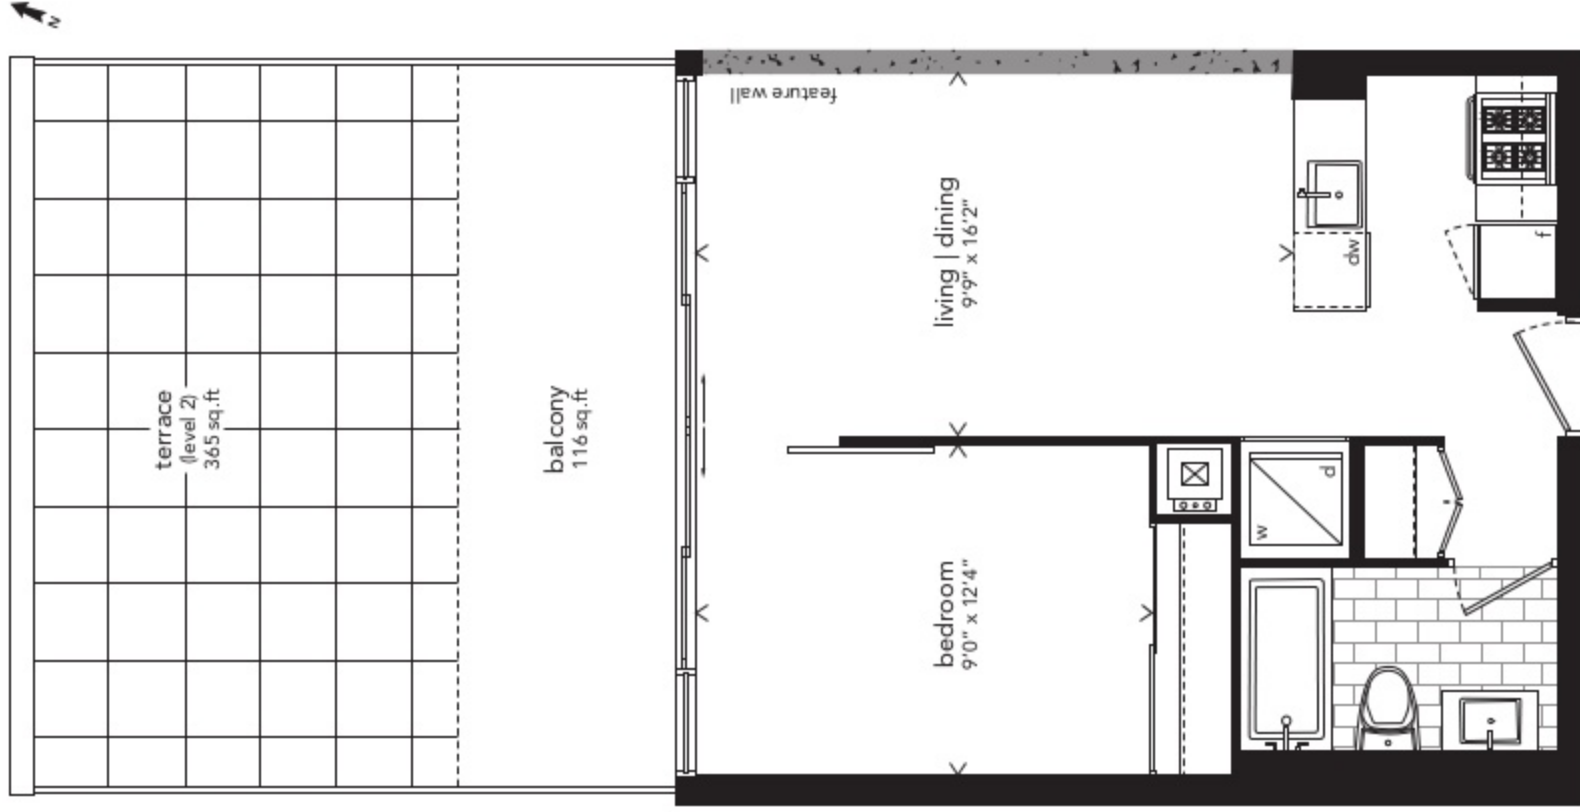

## one bedroom

**483 sq.ft.**

210 | 214-216 | 314-318 | 414-418

514-518 | 612-616 | 712-716 | 812-816 |

116 sq.ft. balcony

599 sq.ft. total

217

103 sq.ft. balcony

586 sq.ft. total

218

365 sq.ft. terrace

848 sq.ft. total

207

336 sq.ft. terrace

819 sq.ft. total

floor plan is mirrored for units 207, 210

level 6-8

level 3-5

level 2

one bedroom

671 sq.ft.

102

Actual usable space may vary from the stated floor area. E.A.O.E

*City*