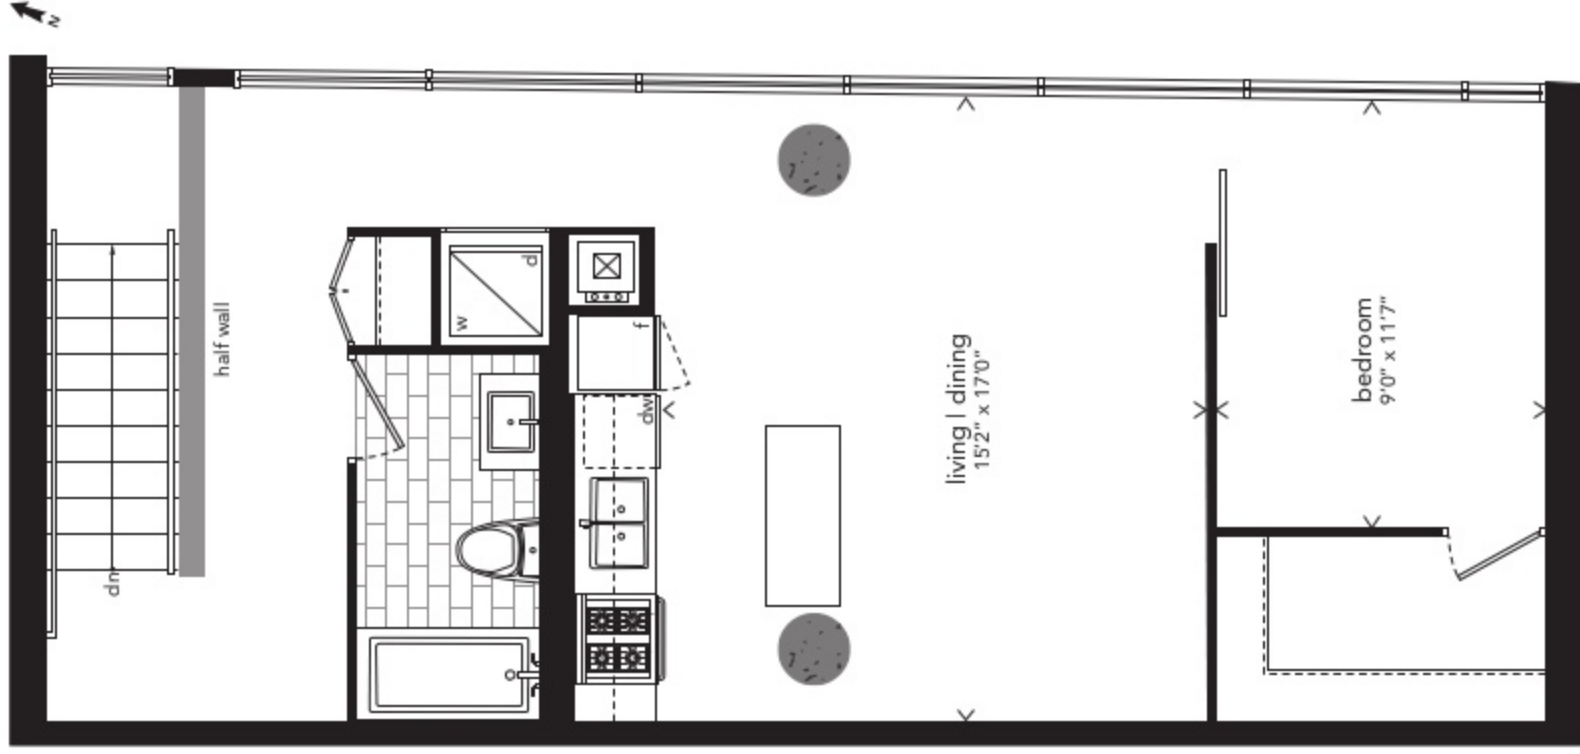

586 sq.ft. total

218

365 sq.ft. terrace

848 sq.ft. total

207

336 sq.ft. terrace

819 sq.ft. total

floor plan is mirrored for units 207, 210

level 6-8

level 3-5

Actual usable space may vary from the stated floor area. E.M.O.E.

one bedroom

775 sq.ft.

101

Actual usable space may vary from the stated floor area. E.A.O.E

*City*

one bedroom

**644 sq.ft.**

701 | 801 | 901  
331 sq.ft. terrace  
975 sq.ft. total

level 7-9

Actual usable space may vary from the stated floor area. E.M.E.

*613*

one bedroom

**557 sq.ft.**

702

253 sq.ft. terrace

810 sq.ft. total

802 | 902

107 sq.ft. balcony

664 sq.ft. total

one bedroom

**518 sq.ft.**