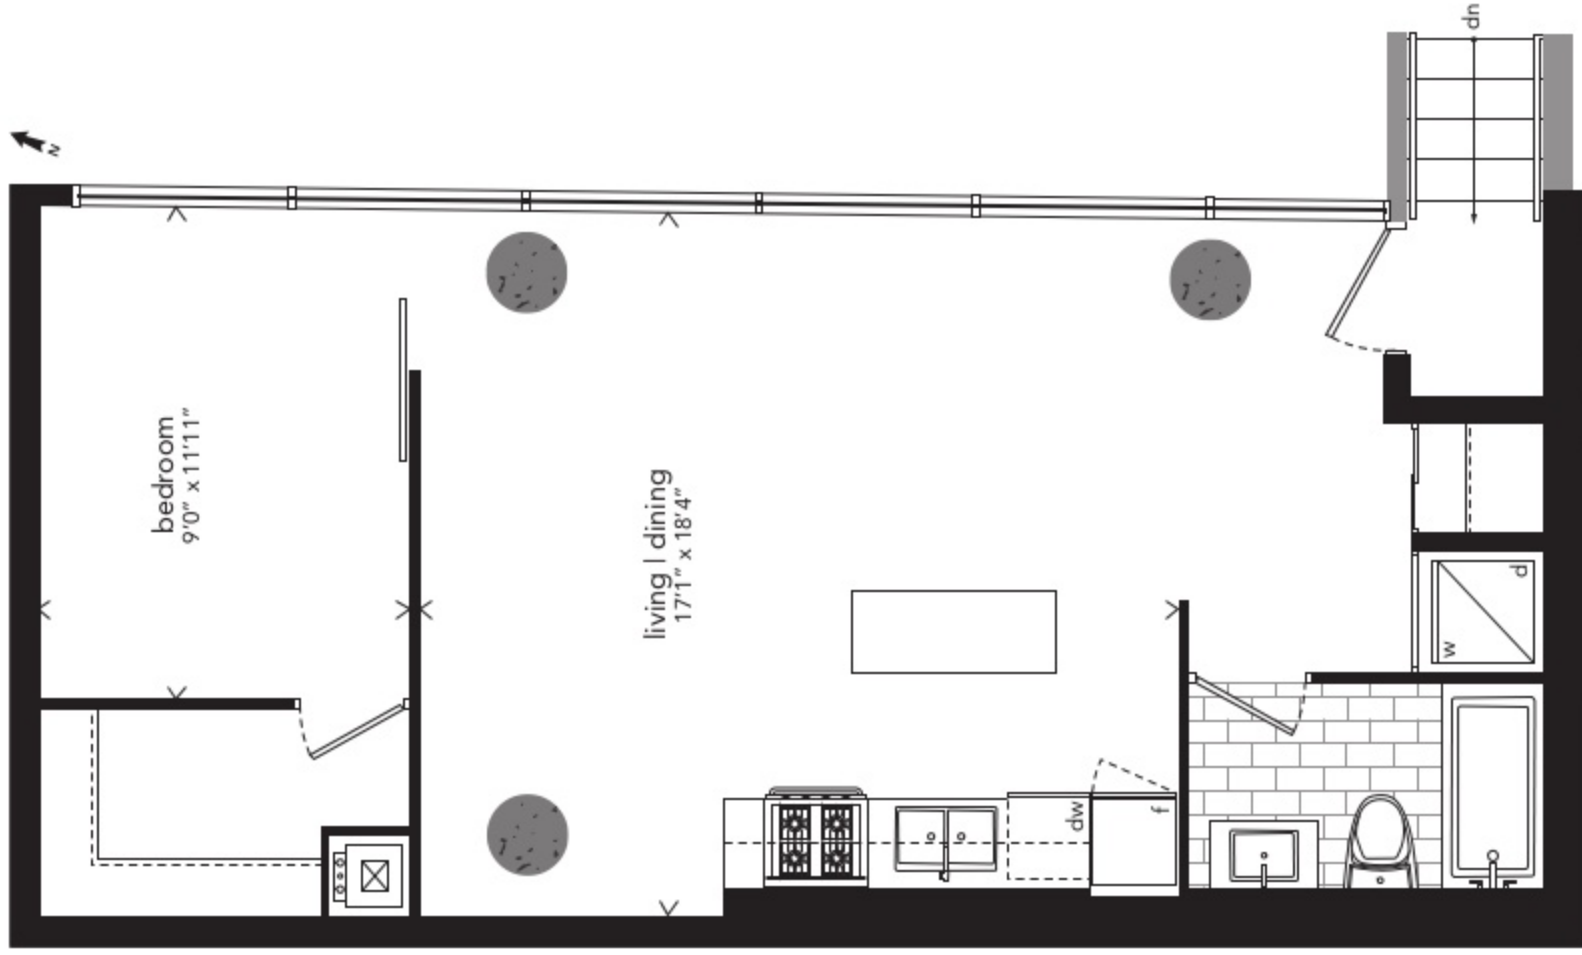

586 sq.ft. total

218

365 sq.ft. terrace

848 sq.ft. total

207

336 sq.ft. terrace

819 sq.ft. total

floor plan is mirrored for units 207, 210

level 6-8

level 3-5

level 2

one bedroom

671 sq.ft.

102

Actual usable space may vary from the stated floor area. E.A.O.E

*City*

one bedroom

**694 sq.ft.**

602

163 sq.ft. terrace

857 sq.ft. total

one bedroom

**687 sq.ft.**

308 | 408 | 508 | 606 | 706 | 806  
174 sq.ft. balcony  
861 sq.ft. total

level 6-8

level 3-5

Actual usable space may vary from the stated floor area. E.M.O.E.

one bedroom

775 sq.ft.

101

Actual usable space may vary from the stated floor area. E.A.O.E

*City*