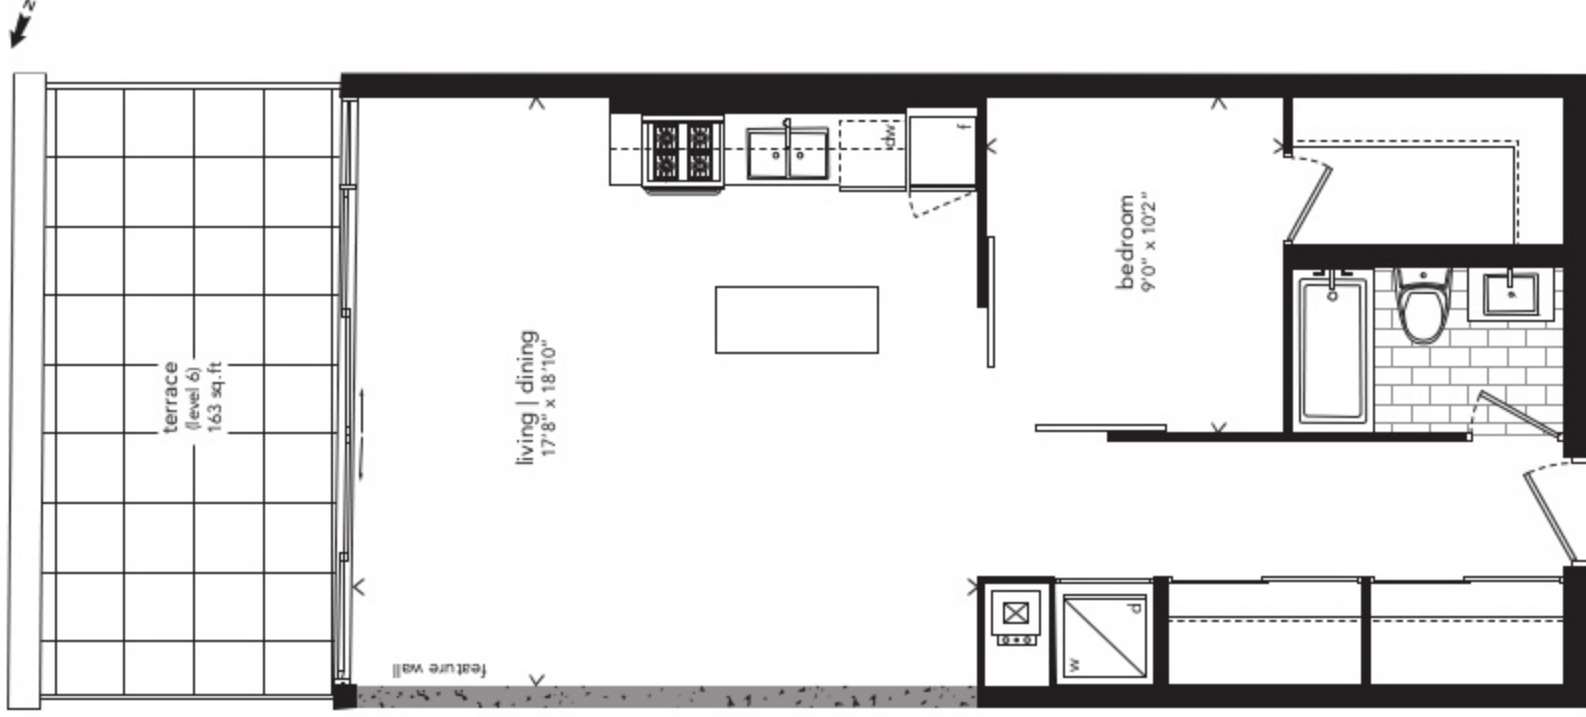

586 sq.ft. total

218

365 sq.ft. terrace

848 sq.ft. total

207

336 sq.ft. terrace

819 sq.ft. total

floor plan is mirrored for units 207, 210

level 6-8

level 3-5

level 2

one bedroom

671 sq.ft.

102

Actual usable space may vary from the stated floor area. E.A.O.E

*City*

one bedroom

**694 sq.ft.**

602

163 sq.ft. terrace

857 sq.ft. total

one bedroom

**687 sq.ft.**

308 | 408 | 508 | 606 | 706 | 806  
174 sq.ft. balcony  
861 sq.ft. total

level 6-8

level 3-5

Actual usable space may vary from the stated floor area. E.M.O.E.

one bedroom

775 sq.ft.

101

Actual usable space may vary from the stated floor area. E.A.O.E

*City*