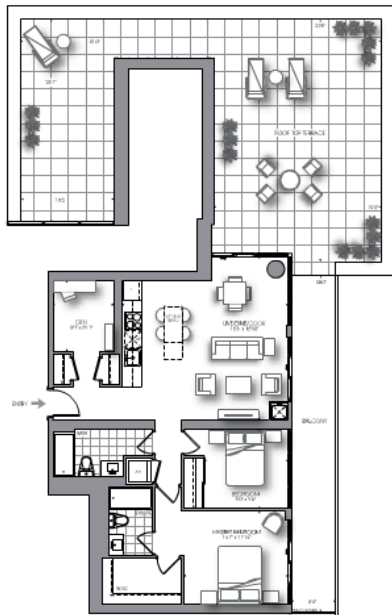

**949** PENTHOUSE  
2 BEDROOM  
140 SQ. FT. Balcony

level 20

level 21

**974** PENTHOUSE  
2 BEDROOM + DEN  
155 SQ. FT. Balcony

level 20

level 21

**1016** PENTHOUSE  
2 BEDROOM + DEN  
145 SQ. FT. Balcony

level 21

1020

PENTHOUSE  
TWO BEDROOM PLUS DEN  
968 SQ. FT. Terrace/Balcony

Level 20

**1099** PENTHOUSE  
 2 BEDROOM + DEN  
 180 SQ. FT. Balcony

level 20

level 21

1155

PENTHOUSE  
2 BEDROOM + DEN  
140 SQ. FT. Balcony