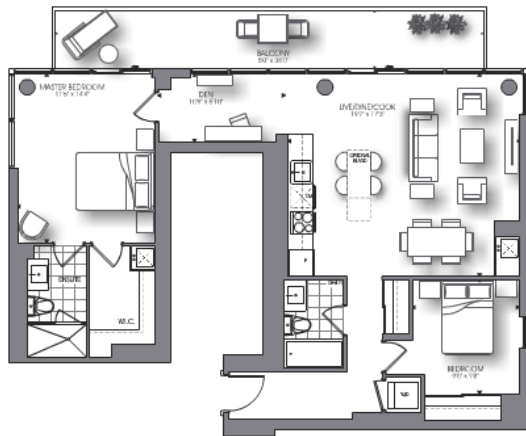

**949** PENTHOUSE  
2 BEDROOM  
140 SQ. FT. Balcony

level 20

level 21

**974** PENTHOUSE  
2 BEDROOM + DEN  
155 SQ. FT. Balcony

level 20

level 21

**1016** PENTHOUSE  
2 BEDROOM + DEN  
145 SQ. FT. Balcony

level 21

1020

PENTHOUSE  
TWO BEDROOM PLUS DEN  
968 SQ. FT. Terrace/Balcony

Level 20

**1099** PENTHOUSE  
 2 BEDROOM + DEN  
 180 SQ. FT. Balcony

level 20

level 21

1155

PENTHOUSE  
2 BEDROOM + DEN  
140 SQ. FT. Balcony