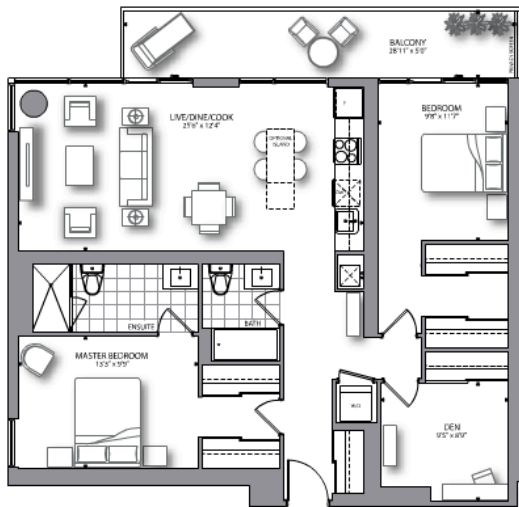

1020

PENTHOUSE  
TWO BEDROOM PLUS DEN  
968 SQ. FT. Terrace/Balcony

Level 20

**1099** PENTHOUSE  
 2 BEDROOM + DEN  
 180 SQ. FT. Balcony

level 20

level 21

1155

PENTHOUSE  
2 BEDROOM + DEN  
140 SQ. FT. Balcony