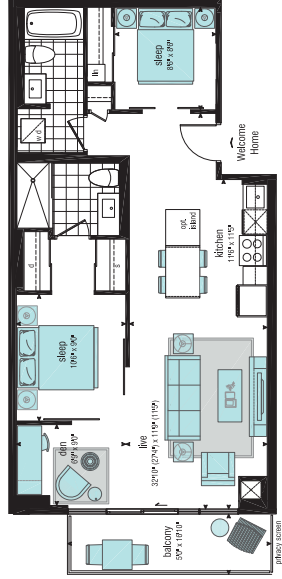

Joy Collection

2 Bed + Den

866 SUITE

East Tower