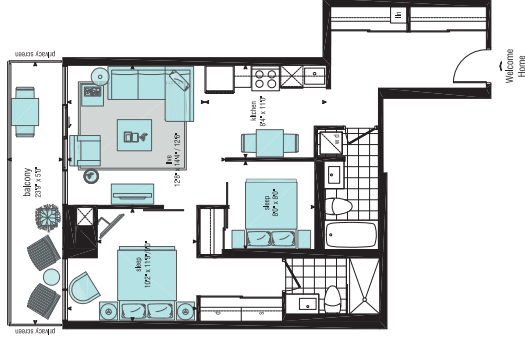

Delight Collection
2 Bedroom

810
SUITE

West Tower