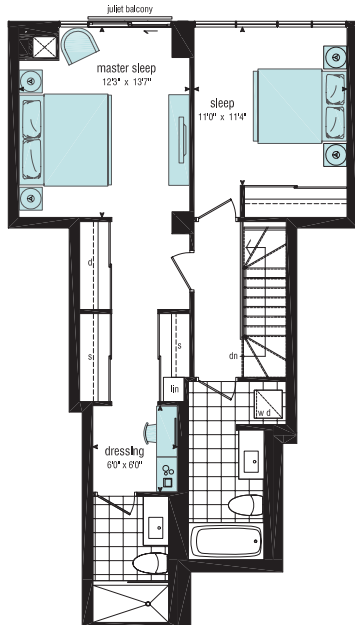

Floor 18

Penthouse Collection

2 Storey
2 Bedroom+Study

PH1706

1,370 sq.ft. suite area
179 sq.ft. terrace area
1,549 sq.ft. total space