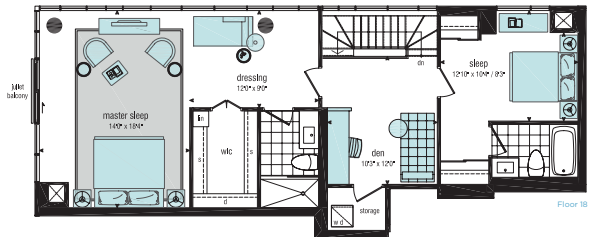

Penthouse Collection

2 Storey

2 Bed+Den+Library

PH1702

1,777 sq.ft. suite area
72 sq.ft. balcony area
219 sq.ft. terrace area
2,068 sq.ft. total space

Floors 17 + 18

Adjusting your thermostat by as little as 1° Celsius can save as much as 3% of the energy used.