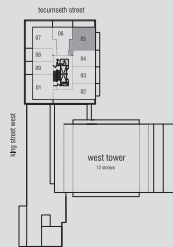

Floors 17 + 18

While minto775's environmental features save the environment, you also save money. Over $300 a year CASH in your pocket.