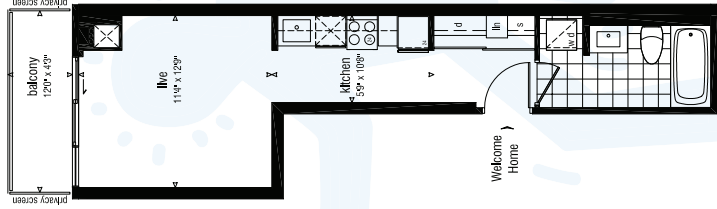

Bliss Collection

Studio

THE
358

358 sq.ft. suite area
52 sq.ft. balcony area
410 sq.ft. total space

East Tower