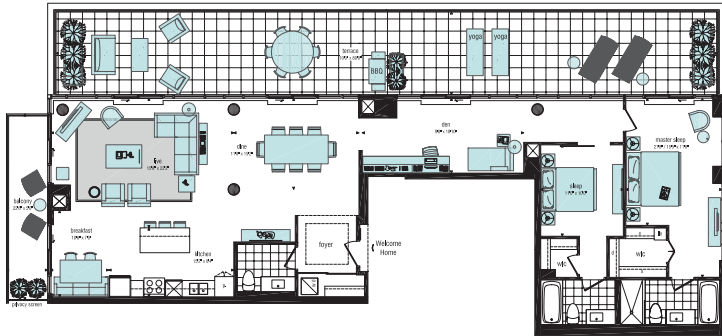

Penthouse Collection

2 Bed+Den

PH1203

Floor 12

The Minto Inspired All-Off Switch makes conserving energy easy. One flick turns off all fixed lighting and exhaust fans.