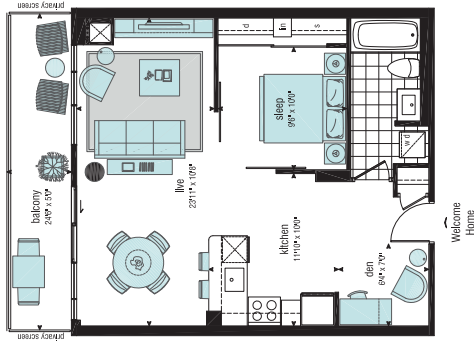

Wonder Collection

1 Bed + Den

SUITE
694

East Tower

* Unit available on 2nd to 3rd floor inclusive.

Please see site representation for details.