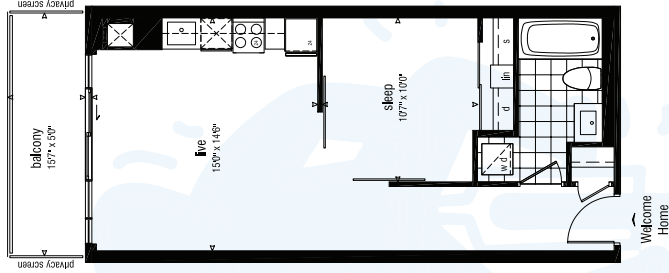

East Tower

Bright Collection

1 Bedroom

THE
542

542 sq.ft. suite area
79 sq.ft. balcony area
621 sq.ft. total space