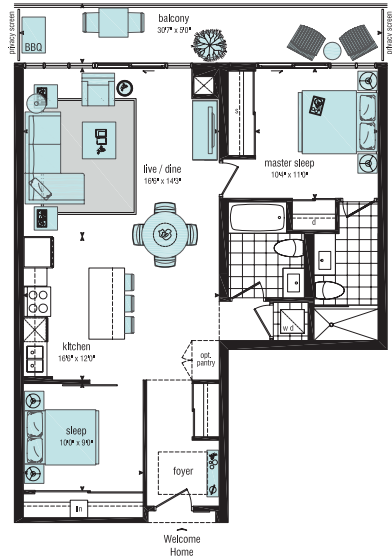

Penthouse Collection

1 Bed+Den