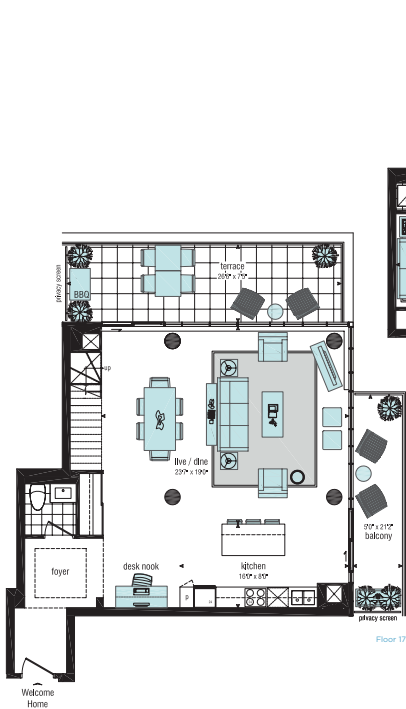

Floor 17

Penthouse Collection

2 Storey
2 Bed+Den

PH1705

Floors 17 + 18

While minto775's environmental features save the environment, you also save money. Over $300 a year CASH in your pocket.