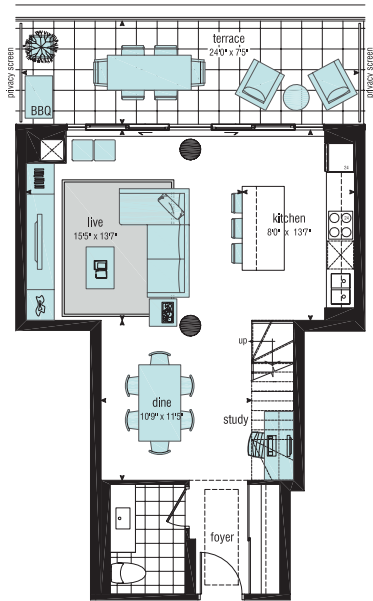

Floor 17

Welcome Home