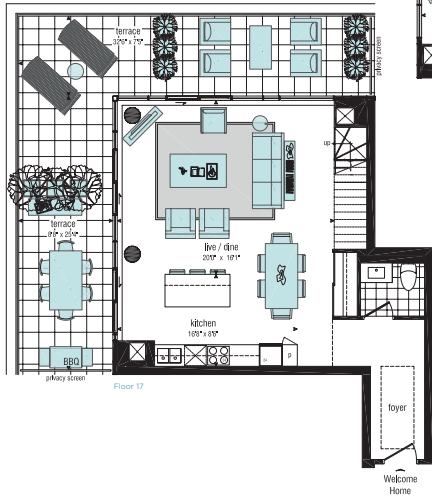

Penthouse Collection

2 Storey
2 Bedroom

PH1707