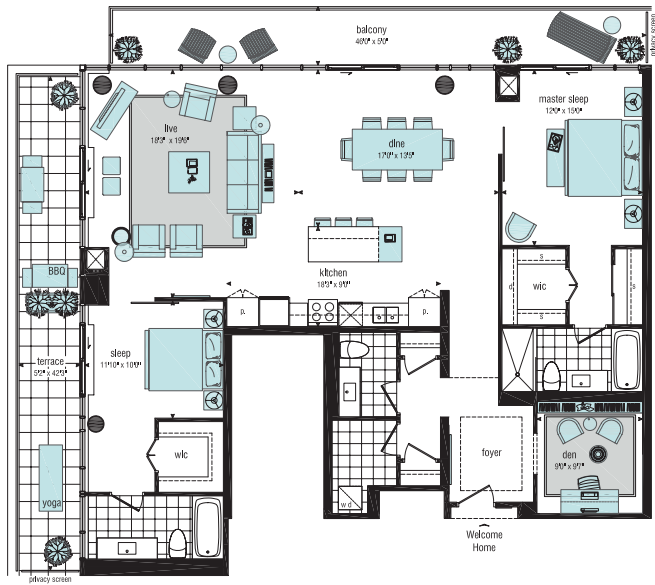

Penthouse Collection
2 Bed+Den
PH1102