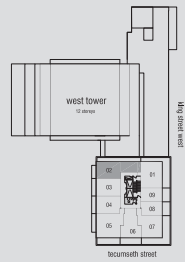

Penthouse Collection

2 Storey

2 Bed+Den+Library

PH1702

1,777 sq.ft. suite area
72 sq.ft. balcony area
219 sq.ft. terrace area
2,068 sq.ft. total space