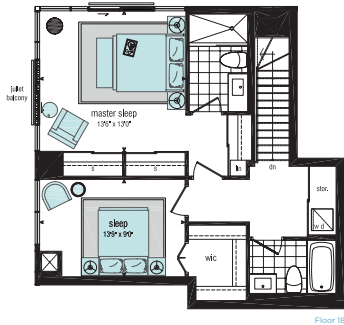

Penthouse Collection

2 Storey
2 Bedroom

PH1707