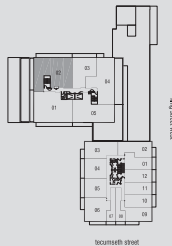

Floor 11

The green features at minto775 reduce Green House Gas emissions by 2.5 tonnes per suite per year.