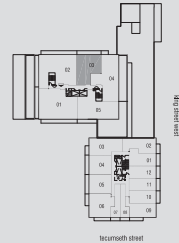

PH1103 (alt)

983 sq.ft. suite area
154 sq.ft. balcony area
1,137 sq.ft. total space

Floor 11

The green features at minto775 reduce Green House Gas emissions by 2.5 tonnes per suite per year.