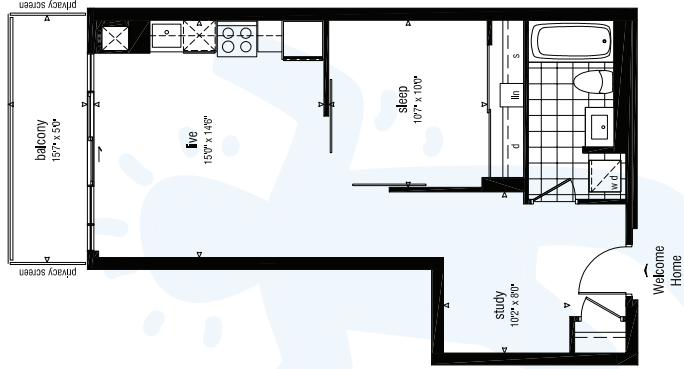

East Tower

Wonder Collection
1 Bed + Study

THE
620

620 sq.ft. suite area
79 sq.ft. balcony area
699 sq.ft. total space