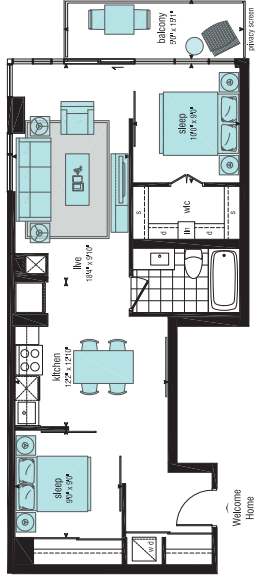

Delight Collection
2 Bedroom

762
SUITE

East Tower

Adjusting your thermostat by as little as
1°C can save as much as 3% of the
energy used.