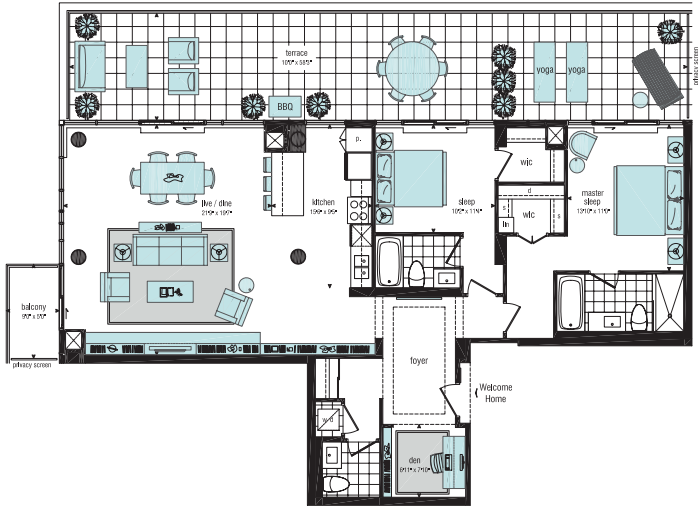

Penthouse Collection

2 Bed+Den

PH1104

The green features at minto775 reduce Green House Gas emissions by 2.5 tonnes per suite per year.