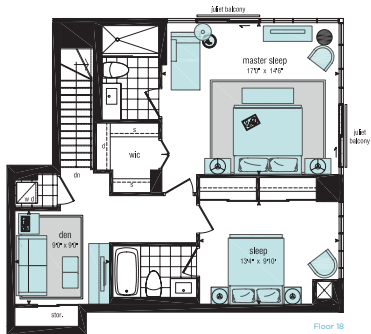

Floor 18

Penthouse Collection

2 Storey
2 Bed+Den

PH1705