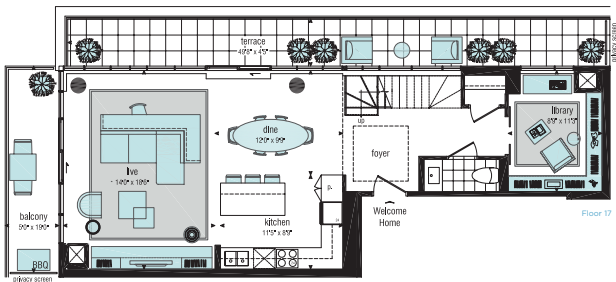

Penthouse Collection

2 Storey

2 Bed+Den+Library

PH1702

1,777 sq.ft. suite area
72 sq.ft. balcony area
219 sq.ft. terrace area
2,068 sq.ft. total space

Floors 17 + 18

Adjusting your thermostat by as little as 1° Celsius can save as much as 3% of the energy used.