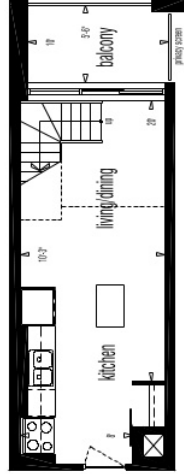

# DNA

17 May 2002

Suite 24

645 ft<sup>2</sup>

# DNA

UPPER LEVEL

LOWER LEVEL