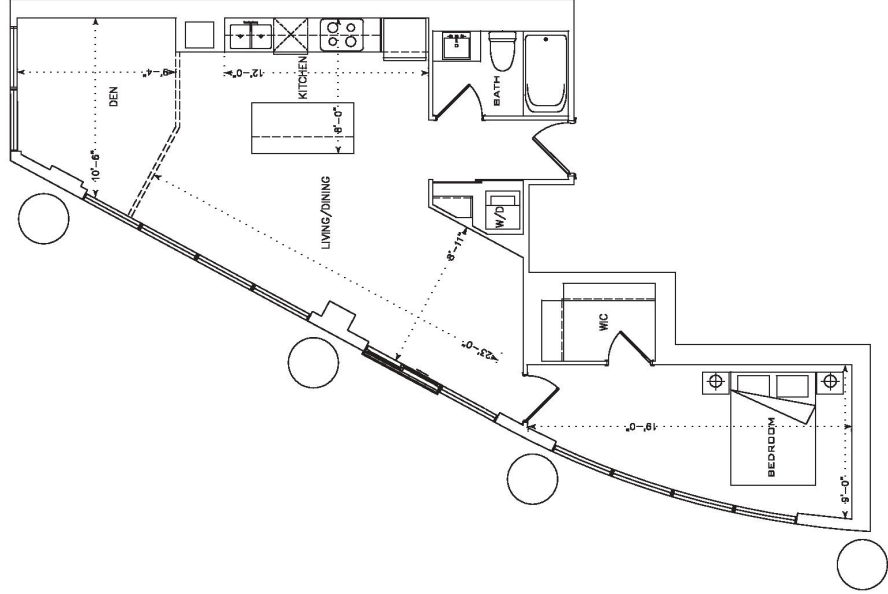

**BACK
STAGE**

A1

ONE BEDROOM PLUS DEN 690 SQ.FT.

BACK
STAGE

J-6

ONE BEDROOM PLUS DEN 746 SQ.FT.

BACK
STAGE

K-6

ONE BEDROOM PLUS DEN 762 SQ.FT.

**BACK
STAGE**

UNIT 603

D

TWO BEDROOM 894 SQ.FT.

BACK
STAGE

B

TWO BEDROOM 880 SQ.FT.