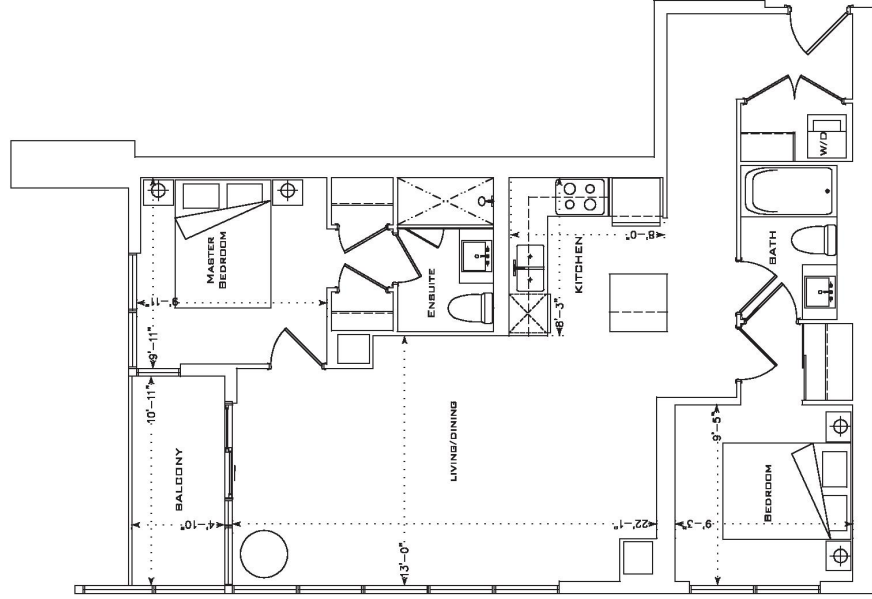

ONE BEDROOM PLUS DEN 762 SQ.FT.

**BACK
STAGE**

UNIT 603

D

TWO BEDROOM 894 SQ.FT.

BACK
STAGE

B

TWO BEDROOM 880 SQ.FT.

**BACK
STAGE**

UNIT 2307-3607

UNIT 808-2208

UNIT 2302-3602

UNIT 802-2202

H

TWO BEDROOM PLUS DEN 977 SQ.FT.

**BACK
STAGE**