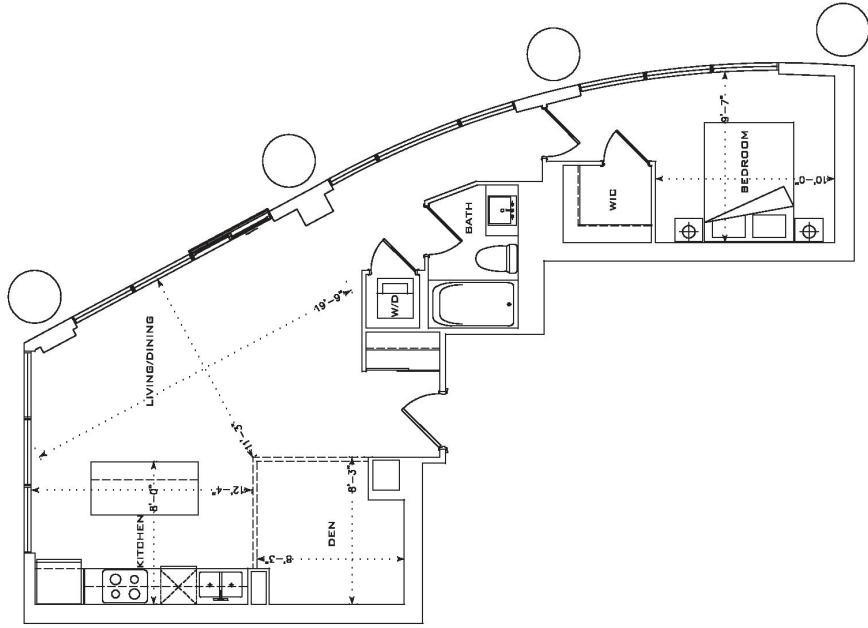

**BACK
STAGE**

A1

ONE BEDROOM PLUS DEN 690 SQ.FT.

BACK
STAGE

J-6

ONE BEDROOM PLUS DEN 746 SQ.FT.

BACK
STAGE

K-6

ONE BEDROOM PLUS DEN 762 SQ.FT.

**BACK
STAGE**

UNIT 603

D

TWO BEDROOM 894 SQ.FT.

BACK
STAGE

B

TWO BEDROOM 880 SQ.FT.