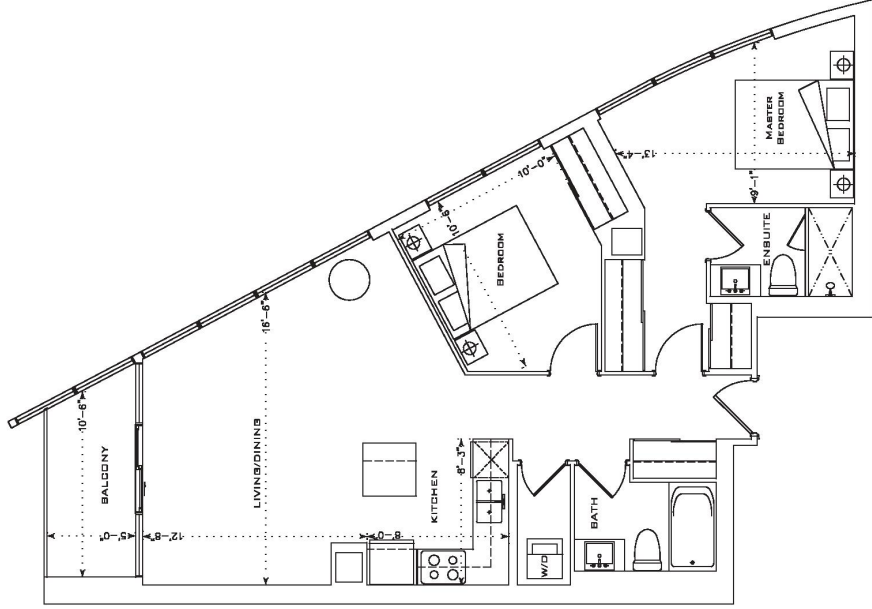

ONE BEDROOM PLUS DEN 762 SQ.FT.

**BACK
STAGE**

UNIT 603

D

TWO BEDROOM 894 SQ.FT.

BACK
STAGE

B

TWO BEDROOM 880 SQ.FT.

**BACK
STAGE**

UNIT 2307-3607

UNIT 808-2208

UNIT 2302-3602

UNIT 802-2202

H

TWO BEDROOM PLUS DEN 977 SQ.FT.

**BACK
STAGE**