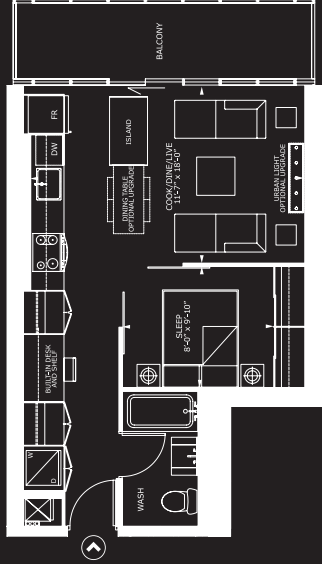

suite: AALTO 518 sqft one bedroom

ruoike: 4 - 17

ruoike: 28 - 34

All dimensions are approximate. Sizes and specifications are subject to change without notice. E, O, E. Actual useable floor space varies from stated floor area. All furniture is for illustrative purpose only.

suite: WRIGHT 545 sqft one bedroom

All dimensions are approximate. Sizes and specifications are subject to change without notice. E, & O, E. Actual useable floor space varies from stated floor area. All furniture is for illustrative purpose only.

suite: GROPIUS 584 sqft one bedroom

rooms: 4 - 17

rooms: 18 - 27

rooms: 28 - 34

rooms: 35 - 43

All dimensions are approximate. Sizes and specifications are subject to change without notice. E, O, E. Actual useable floor space varies from stated floor area. All furniture is for illustrative purpose only.

suite: HOFFMAN

625 sqft

one bedroom + den

RU0016_28 - 34

All dimensions are approximate. Sizes and specifications are subject to change without notice. E, O, E. Actual useable floor space varies from stated floor area. All furniture is for illustrative purpose only.