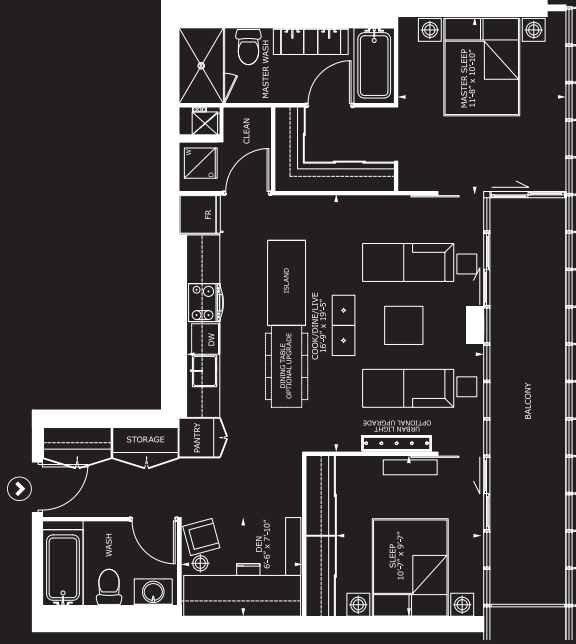

suite: STIRLING 736 sqft one bedroom + den

FLOOR: 1B - 27

All dimensions are approximate. Sizes and specifications are subject to change without notice. E, O, E. Actual useable floor space varies from stated floor area. All furniture is for illustrative purpose only.

suite: EAMES

803 sqft

two bedroom

rooms: 4 - 17

rooms: 18 - 27

rooms: 28 - 34

rooms: 35 - 43

All dimensions are approximate. Sizes and specifications are subject to change without notice. E, N, O, E. Actual useable floor space varies from stated floor area. All furniture is for illustrative purpose only.

suite: PEI

1063 sqft

two bedroom + den

FLOOR: 35 - 43

All dimensions are approximate. Sizes and specifications are subject to change without notice. E, N, O, E. Actual useable floor space varies from stated floor area. All furniture is for illustrative purpose only.

suite, MIES 1451 sqft two bedroom + den

FLOOR: 35 - 43

All dimensions are approximate. Sizes and specifications are subject to change without notice. E, O, E. Actual useable floor space varies from stated floor area. All furniture is for illustrative purpose only.