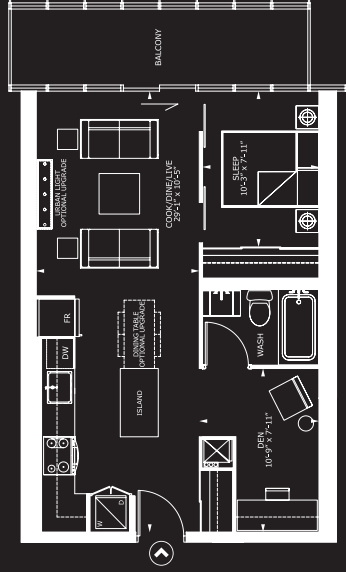

suite: WRIGHT 545 sqft one bedroom

All dimensions are approximate. Sizes and specifications are subject to change without notice. E, & O, E. Actual useable floor space varies from stated floor area. All furniture is for illustrative purpose only.

suite: GROPIUS 584 sqft one bedroom

rooms: 4 - 17

rooms: 18 - 27

rooms: 28 - 34

rooms: 35 - 43

All dimensions are approximate. Sizes and specifications are subject to change without notice. E, O, E. Actual useable floor space varies from stated floor area. All furniture is for illustrative purpose only.

suite: MACKINTOSH 593 sqft one bedroom + den

rooms 28 - 34

rooms 35 - 43

All dimensions are approximate. Sizes and specifications are subject to change without notice. E, N, O, E. Actual useable floor space varies from stated floor area. All furniture is for illustrative purpose only.

suite: HOFFMAN

625 sqft

one bedroom + den

RU0016_28 - 34

All dimensions are approximate. Sizes and specifications are subject to change without notice. E, O, E. Actual useable floor space varies from stated floor area. All furniture is for illustrative purpose only.