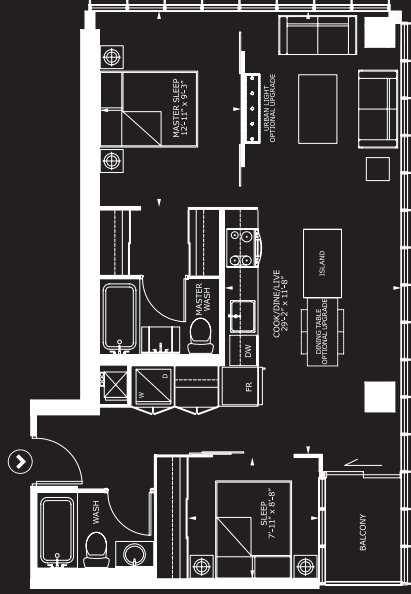

suite: AALTO 518 sqft one bedroom

ruoike: 4 - 17

ruoike: 28 - 34

All dimensions are approximate. Sizes and specifications are subject to change without notice. E, O, E. Actual useable floor space varies from stated floor area. All furniture is for illustrative purpose only.

suite. LE CORBUSIER

704 sqft

one bedroom + den

rooms 4 - 17

rooms 18 - 27

rooms 28 - 34

rooms 35 - 43

All dimensions are approximate. Sizes and specifications are subject to change without notice. E, O, E, Actual useable floor space varies from stated floor area. All furniture is for illustrative purpose only.

suite: BREUER 707 sqft one bedroom + den

rooms 4 - 17

rooms 18 - 27

rooms 28 - 34

All dimensions are approximate. Sizes and specifications are subject to change without notice. E, & O, E. Actual usable floor space varies from stated floor area. All furniture is for illustrative purpose only.

suite: STIRLING 736 sqft one bedroom + den

FLOOR: 1B - 27

All dimensions are approximate. Sizes and specifications are subject to change without notice. E, O, E. Actual useable floor space varies from stated floor area. All furniture is for illustrative purpose only.