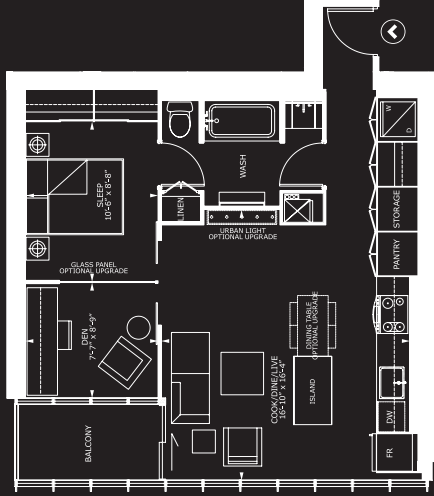

suite: FOSTER 695 sqft one bedroom + den

FLOOR 1B - 27

All dimensions are approximate. Sizes and specifications are subject to change without notice. E, O, F, Actual usable floor space varies from stated floor area. All furniture is for illustrative purpose only.

suite. LE CORBUSIER

704 sqft

one bedroom + den

rooms 4 - 17

rooms 18 - 27

rooms 28 - 34

rooms 35 - 43

All dimensions are approximate. Sizes and specifications are subject to change without notice. E, O, E, Actual useable floor space varies from stated floor area. All furniture is for illustrative purpose only.

suite: BREUER 707 sqft one bedroom + den

rooms 4 - 17

rooms 18 - 27

rooms 28 - 34

All dimensions are approximate. Sizes and specifications are subject to change without notice. E, & O, E. Actual usable floor space varies from stated floor area. All furniture is for illustrative purpose only.

suite: STIRLING 736 sqft one bedroom + den

FLOOR: 1B - 27

All dimensions are approximate. Sizes and specifications are subject to change without notice. E, O, E. Actual useable floor space varies from stated floor area. All furniture is for illustrative purpose only.