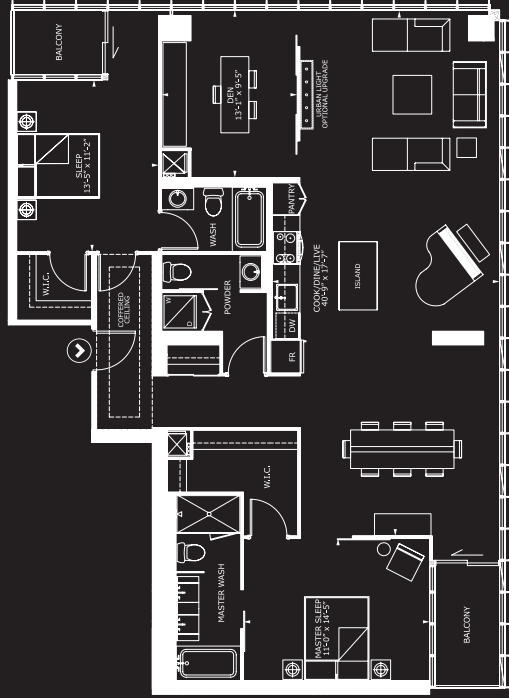

suite: AALTO 518 sqft one bedroom

ruoike: 4 - 17

ruoike: 28 - 34

All dimensions are approximate. Sizes and specifications are subject to change without notice. E, O, E. Actual useable floor space varies from stated floor area. All furniture is for illustrative purpose only.

suite: WRIGHT 545 sqft one bedroom

All dimensions are approximate. Sizes and specifications are subject to change without notice. E, & O, E. Actual useable floor space varies from stated floor area. All furniture is for illustrative purpose only.

suite: PEI

1063 sqft

two bedroom + den

FLOOR: 35 - 43

All dimensions are approximate. Sizes and specifications are subject to change without notice. E, N, O, E. Actual useable floor space varies from stated floor area. All furniture is for illustrative purpose only.

suite, MIES 1451 sqft two bedroom + den

FLOOR: 35 - 43

All dimensions are approximate. Sizes and specifications are subject to change without notice. E, O, E. Actual useable floor space varies from stated floor area. All furniture is for illustrative purpose only.