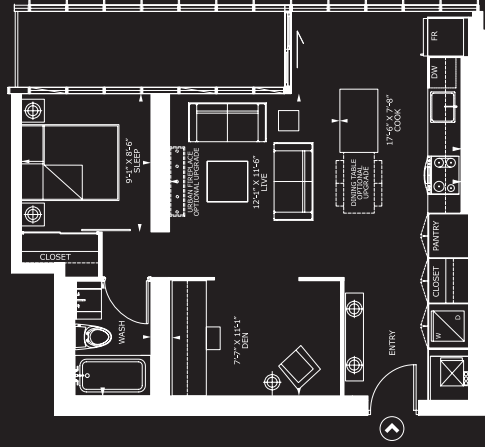

suite: AALTO 518 sqft one bedroom

ruoike: 4 - 17

ruoike: 28 - 34

All dimensions are approximate. Sizes and specifications are subject to change without notice. E, O, E. Actual useable floor space varies from stated floor area. All furniture is for illustrative purpose only.

suite: MACKINTOSH 593 sqft one bedroom + den

rooms 28 - 34

rooms 35 - 43

All dimensions are approximate. Sizes and specifications are subject to change without notice. E, N, O, E. Actual useable floor space varies from stated floor area. All furniture is for illustrative purpose only.

suite: HOFFMAN

625 sqft

one bedroom + den

RU0016_28 - 34

All dimensions are approximate. Sizes and specifications are subject to change without notice. E, O, E. Actual useable floor space varies from stated floor area. All furniture is for illustrative purpose only.

suite: FOSTER 695 sqft one bedroom + den

FLOOR 1B - 27

All dimensions are approximate. Sizes and specifications are subject to change without notice. E, O, F, Actual usable floor space varies from stated floor area. All furniture is for illustrative purpose only.