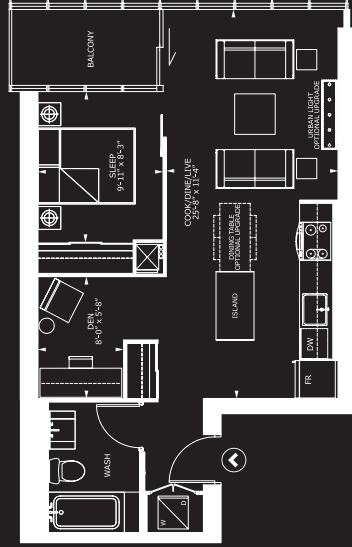

suite: AALTO 518 sqft one bedroom

ruoike: 4 - 17

ruoike: 28 - 34

All dimensions are approximate. Sizes and specifications are subject to change without notice. E, O, E. Actual useable floor space varies from stated floor area. All furniture is for illustrative purpose only.

suite: MACKINTOSH 593 sqft one bedroom + den

rooms 28 - 34

rooms 35 - 43

All dimensions are approximate. Sizes and specifications are subject to change without notice. E, N, O, E. Actual useable floor space varies from stated floor area. All furniture is for illustrative purpose only.

suite: HOFFMAN

625 sqft

one bedroom + den

RU0016_28 - 34

All dimensions are approximate. Sizes and specifications are subject to change without notice. E, O, E. Actual useable floor space varies from stated floor area. All furniture is for illustrative purpose only.

suite: FOSTER 695 sqft one bedroom + den

FLOOR 1B - 27

All dimensions are approximate. Sizes and specifications are subject to change without notice. E, O, F, Actual usable floor space varies from stated floor area. All furniture is for illustrative purpose only.