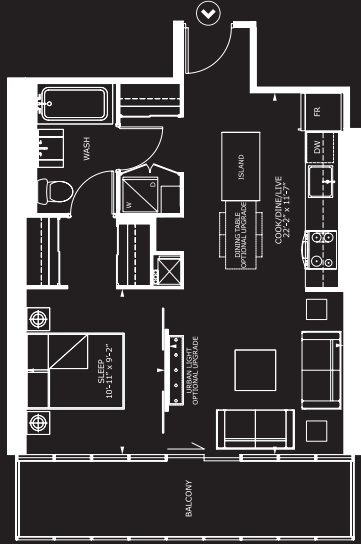

suite: AALTO 518 sqft one bedroom

ruoike: 4 - 17

ruoike: 28 - 34

All dimensions are approximate. Sizes and specifications are subject to change without notice. E, O, E. Actual useable floor space varies from stated floor area. All furniture is for illustrative purpose only.

suite: WRIGHT 545 sqft one bedroom

All dimensions are approximate. Sizes and specifications are subject to change without notice. E, & O, E. Actual useable floor space varies from stated floor area. All furniture is for illustrative purpose only.

suite: GROPIUS 584 sqft one bedroom

rooms: 4 - 17

rooms: 18 - 27

rooms: 28 - 34

rooms: 35 - 43

All dimensions are approximate. Sizes and specifications are subject to change without notice. E, O, E. Actual useable floor space varies from stated floor area. All furniture is for illustrative purpose only.

suite: HOFFMAN

625 sqft

one bedroom + den

RU0016_28 - 34

All dimensions are approximate. Sizes and specifications are subject to change without notice. E, O, E. Actual useable floor space varies from stated floor area. All furniture is for illustrative purpose only.