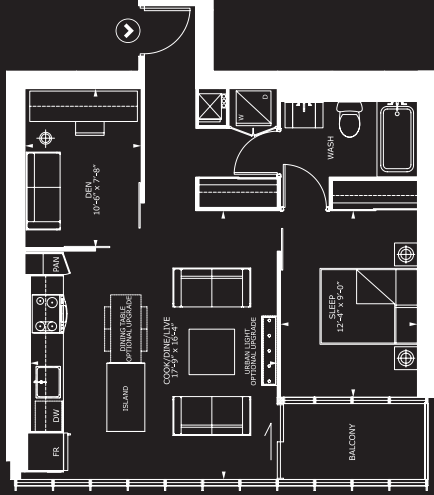

suite: AALTO 518 sqft one bedroom

ruoike: 4 - 17

ruoike: 28 - 34

All dimensions are approximate. Sizes and specifications are subject to change without notice. E, O, E. Actual useable floor space varies from stated floor area. All furniture is for illustrative purpose only.

suite: MACKINTOSH 593 sqft one bedroom + den

rooms 28 - 34

rooms 35 - 43

All dimensions are approximate. Sizes and specifications are subject to change without notice. E, N, O, E. Actual useable floor space varies from stated floor area. All furniture is for illustrative purpose only.

suite: HOFFMAN

625 sqft

one bedroom + den

RU0016_28 - 34

All dimensions are approximate. Sizes and specifications are subject to change without notice. E, O, E. Actual useable floor space varies from stated floor area. All furniture is for illustrative purpose only.

suite: FOSTER 695 sqft one bedroom + den

FLOOR 1B - 27

All dimensions are approximate. Sizes and specifications are subject to change without notice. E, O, F, Actual usable floor space varies from stated floor area. All furniture is for illustrative purpose only.