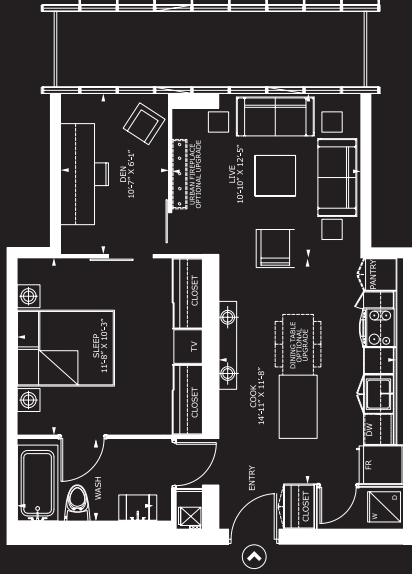

suite: AALTO 518 sqft one bedroom

ruoike: 4 - 17

ruoike: 28 - 34

All dimensions are approximate. Sizes and specifications are subject to change without notice. E, O, E. Actual useable floor space varies from stated floor area. All furniture is for illustrative purpose only.

suite. LE CORBUSIER

704 sqft

one bedroom + den

rooms 4 - 17

rooms 18 - 27

rooms 28 - 34

rooms 35 - 43

All dimensions are approximate. Sizes and specifications are subject to change without notice. E, O, E, Actual useable floor space varies from stated floor area. All furniture is for illustrative purpose only.

suite: BREUER 707 sqft one bedroom + den

rooms 4 - 17

rooms 18 - 27

rooms 28 - 34

All dimensions are approximate. Sizes and specifications are subject to change without notice. E, & O, E. Actual usable floor space varies from stated floor area. All furniture is for illustrative purpose only.

suite: STIRLING 736 sqft one bedroom + den

FLOOR: 1B - 27

All dimensions are approximate. Sizes and specifications are subject to change without notice. E, O, E. Actual useable floor space varies from stated floor area. All furniture is for illustrative purpose only.