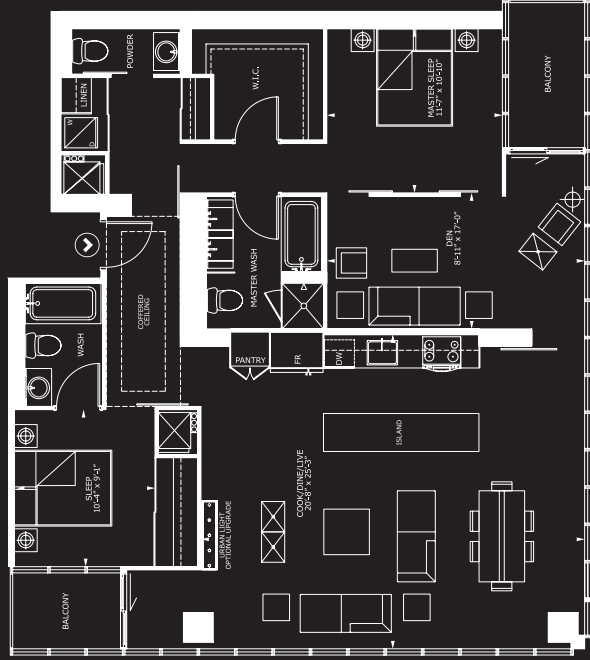

suite: AALTO 518 sqft one bedroom

ruoike: 4 - 17

ruoike: 28 - 34

All dimensions are approximate. Sizes and specifications are subject to change without notice. E, O, E. Actual useable floor space varies from stated floor area. All furniture is for illustrative purpose only.

suite: HOFFMAN

625 sqft

one bedroom + den

RU0016_28 - 34

All dimensions are approximate. Sizes and specifications are subject to change without notice. E, O, E. Actual useable floor space varies from stated floor area. All furniture is for illustrative purpose only.

suite: PEI

1063 sqft

two bedroom + den

FLOOR: 35 - 43

All dimensions are approximate. Sizes and specifications are subject to change without notice. E, N, O, E. Actual useable floor space varies from stated floor area. All furniture is for illustrative purpose only.

suite, MIES 1451 sqft two bedroom + den

FLOOR: 35 - 43

All dimensions are approximate. Sizes and specifications are subject to change without notice. E, O, E. Actual useable floor space varies from stated floor area. All furniture is for illustrative purpose only.