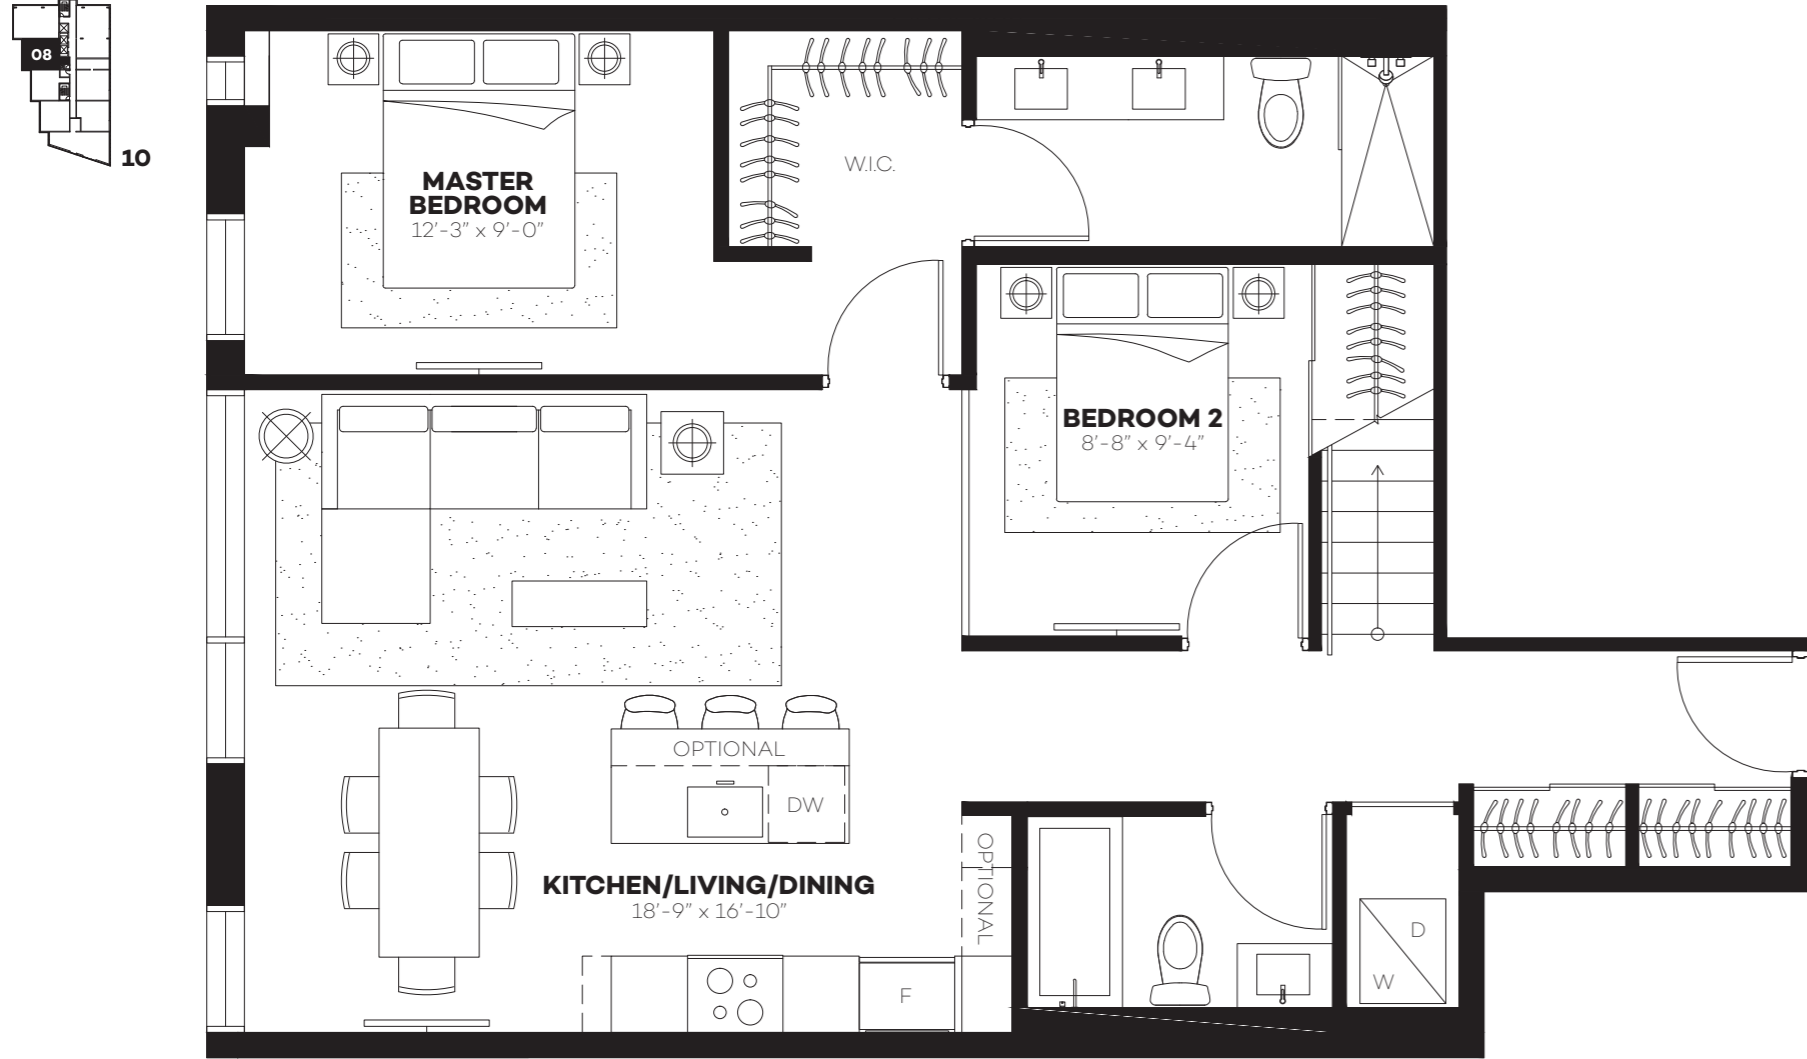

# SUITE 618

**1 BEDROOM**  
618 SQ.FT.

**BALCONY**  
132 SQ.FT.

All dimensions such as room sizes, suite area, balcony area and terrace are approximate and may change. Actual useable floor space may vary from stated floor area. Sizes and specifications are subject to change without notice. Windows and window mullions sizes and locations may vary. E. & O. E.

# SUITE 1200

**2 BEDROOM**  
1200 SQ.FT.

**BALCONY**  
103 SQ.FT. & 162 SQ.FT.

All dimensions such as room sizes, suite area, balcony area and terrace are approximate and may change. Actual useable floor space may vary from stated floor area. Sizes and specifications are subject to change without notice. Windows and window mullions sizes and locations may vary. E. & O. E.

# 2 STOREY TOWN 1105

**2 BEDROOM** 1105 SQ.FT.  
**TERRACE** 570 SQ.FT.

MAIN LEVEL

ROOFTOP

All dimensions such as room sizes, suite area, balcony area and terrace are approximate and may change. Actual useable floor space may vary from stated floor area. Sizes and specifications are subject to change without notice. Windows and window mullions sizes and locations may vary. E. & O. E.

# 2 STOREY TOWN 1450A

**4 BEDROOM** 1450 SQ.FT.  
**TERRACE** 318 SQ.FT.

MAIN LEVEL

UPPER LEVEL

All dimensions such as room sizes, suite area, balcony area and terrace are approximate and may change. Actual useable floor space may vary from stated floor area. Sizes and specifications are subject to change without notice. Windows and window mullions sizes and locations may vary. E. & O. E.