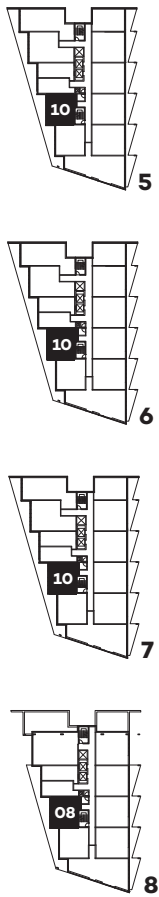

# SUITE 618

**1 BEDROOM**  
618 SQ.FT.

**BALCONY**  
132 SQ.FT.

All dimensions such as room sizes, suite area, balcony area and terrace are approximate and may change. Actual useable floor space may vary from stated floor area. Sizes and specifications are subject to change without notice. Windows and window mullions sizes and locations may vary. E. & O. E.

# SUITE 703

2 BEDROOM  
703 SQ.FT.

BALCONY  
222 SQ.FT.

All dimensions such as room sizes, suite area, balcony area and terrace are approximate and may change. Actual useable floor space may vary from stated floor area. Sizes and specifications are subject to change without notice. Windows and window mullions sizes and locations may vary. E. & O. E.

# SUITE 800C

2 BEDROOM  
800 SQ.FT.

BALCONY  
161 SQ.FT.

All dimensions such as room sizes, suite area, balcony area and terrace are approximate and may change. Actual useable floor space may vary from stated floor area. Sizes and specifications are subject to change without notice. Windows and window mullions sizes and locations may vary. E. & O. E.

# SUITE 1200

**2 BEDROOM**  
1200 SQ.FT.

**BALCONY**  
103 SQ.FT. & 162 SQ.FT.

All dimensions such as room sizes, suite area, balcony area and terrace are approximate and may change. Actual useable floor space may vary from stated floor area. Sizes and specifications are subject to change without notice. Windows and window mullions sizes and locations may vary. E. & O. E.