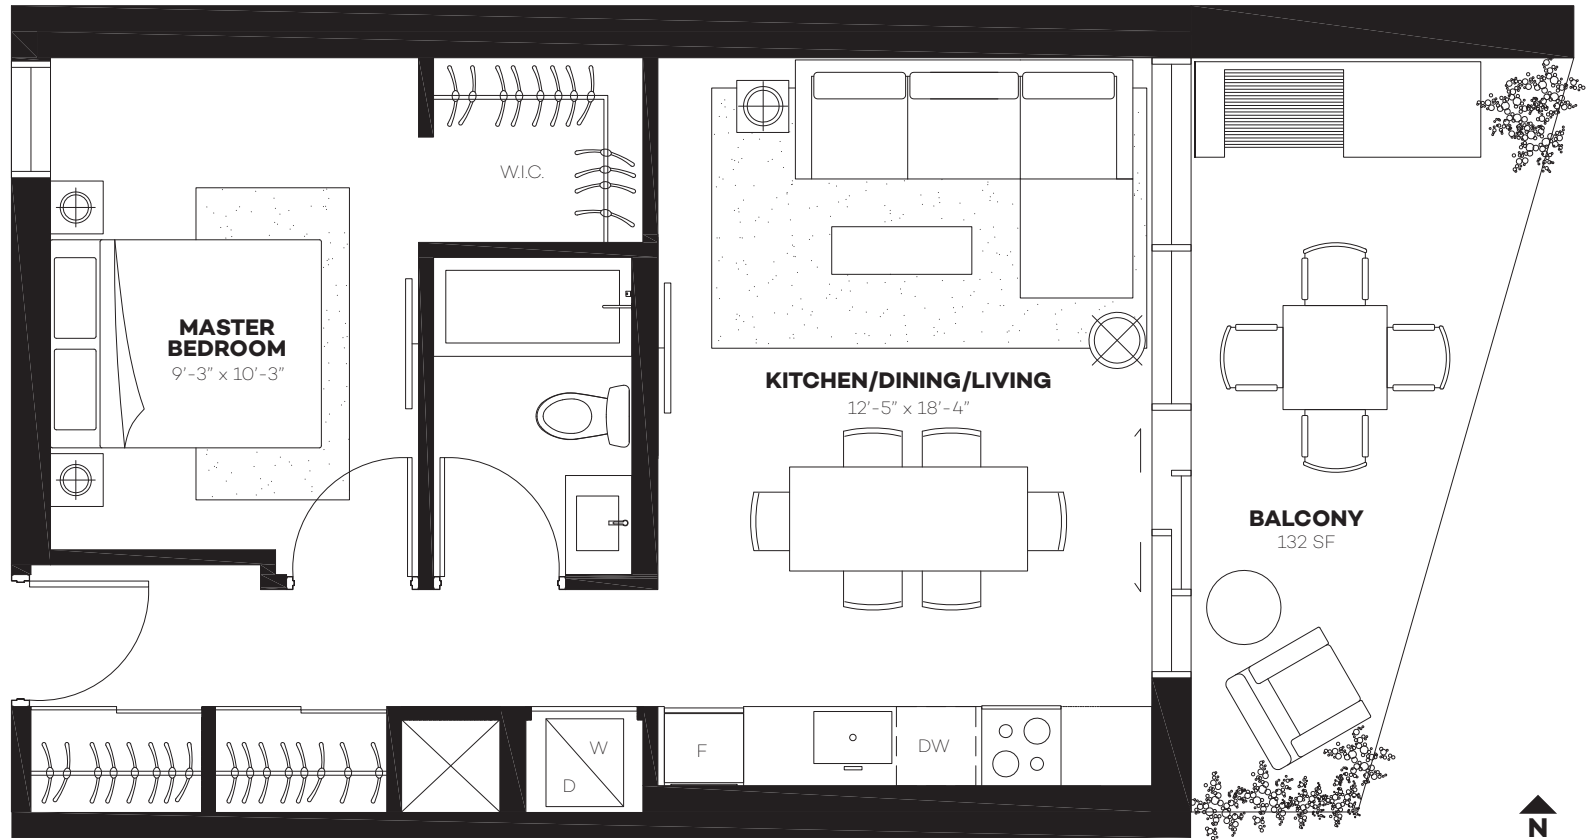

# SUITE 618

**1 BEDROOM**  
618 SQ.FT.

**BALCONY**  
132 SQ.FT.

All dimensions such as room sizes, suite area, balcony area and terrace are approximate and may change. Actual useable floor space may vary from stated floor area. Sizes and specifications are subject to change without notice. Windows and window mullions sizes and locations may vary. E. & O. E.

# SUITE 703

2 BEDROOM  
703 SQ.FT.

BALCONY  
222 SQ.FT.

All dimensions such as room sizes, suite area, balcony area and terrace are approximate and may change. Actual useable floor space may vary from stated floor area. Sizes and specifications are subject to change without notice. Windows and window mullions sizes and locations may vary. E. & O. E.

# SUITE 800C

2 BEDROOM  
800 SQ.FT.

BALCONY  
161 SQ.FT.

All dimensions such as room sizes, suite area, balcony area and terrace are approximate and may change. Actual useable floor space may vary from stated floor area. Sizes and specifications are subject to change without notice. Windows and window mullions sizes and locations may vary. E. & O. E.

# SUITE 1200

**2 BEDROOM**  
1200 SQ.FT.

**BALCONY**  
103 SQ.FT. & 162 SQ.FT.

All dimensions such as room sizes, suite area, balcony area and terrace are approximate and may change. Actual useable floor space may vary from stated floor area. Sizes and specifications are subject to change without notice. Windows and window mullions sizes and locations may vary. E. & O. E.