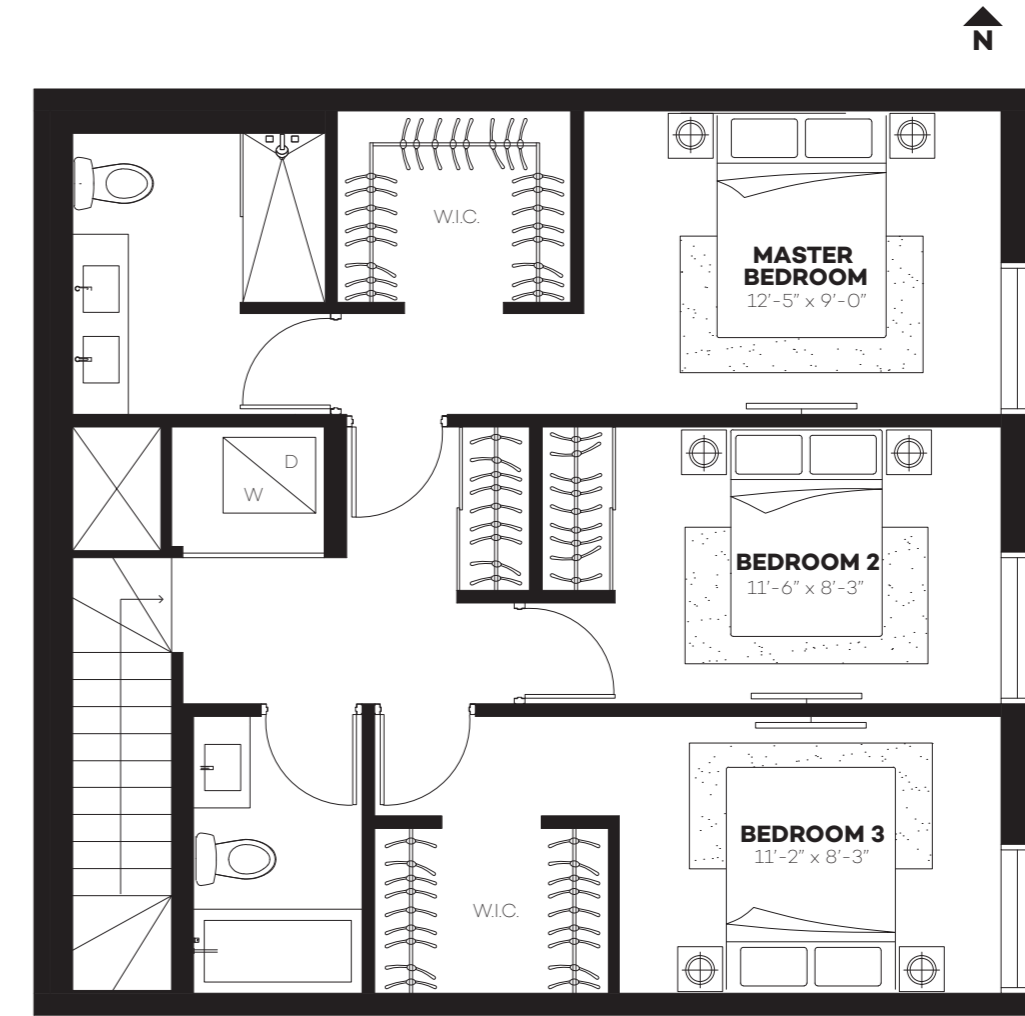

# SUITE 618

**1 BEDROOM**  
618 SQ.FT.

**BALCONY**  
132 SQ.FT.

All dimensions such as room sizes, suite area, balcony area and terrace are approximate and may change. Actual useable floor space may vary from stated floor area. Sizes and specifications are subject to change without notice. Windows and window mullions sizes and locations may vary. E. & O. E.

# 2 STOREY TOWN 1539

**3 BEDROOM** 1539 SQ.FT. **TERRACE** 715 SQ.FT.

All dimensions such as room sizes, suite area, balcony area and terrace are approximate and may change. Actual useable floor space may vary from stated floor area. Sizes and specifications are subject to change without notice. Windows and window mullions sizes and locations may vary. E. & O. E.

# 2 STOREY TOWN 1600B1

**4 BEDROOM** **TERRACE**  
1600 SQ.FT. 494 SQ.FT.

MAIN LEVEL

UPPER LEVEL

All dimensions such as room sizes, suite area, balcony area and terrace are approximate and may change. Actual useable floor space may vary from stated floor area. Sizes and specifications are subject to change without notice. Windows and window mullions sizes and locations may vary. E. & O. E.

# 2 STOREY TOWN 1600B2

**3 BEDROOM** **TERRACE**  
1600 SQ.FT. 494 SQ.FT.

MAIN LEVEL

UPPER LEVEL

All dimensions such as room sizes, suite area, balcony area and terrace are approximate and may change. Actual useable floor space may vary from stated floor area. Sizes and specifications are subject to change without notice. Windows and window mullions sizes and locations may vary. E. & O. E.