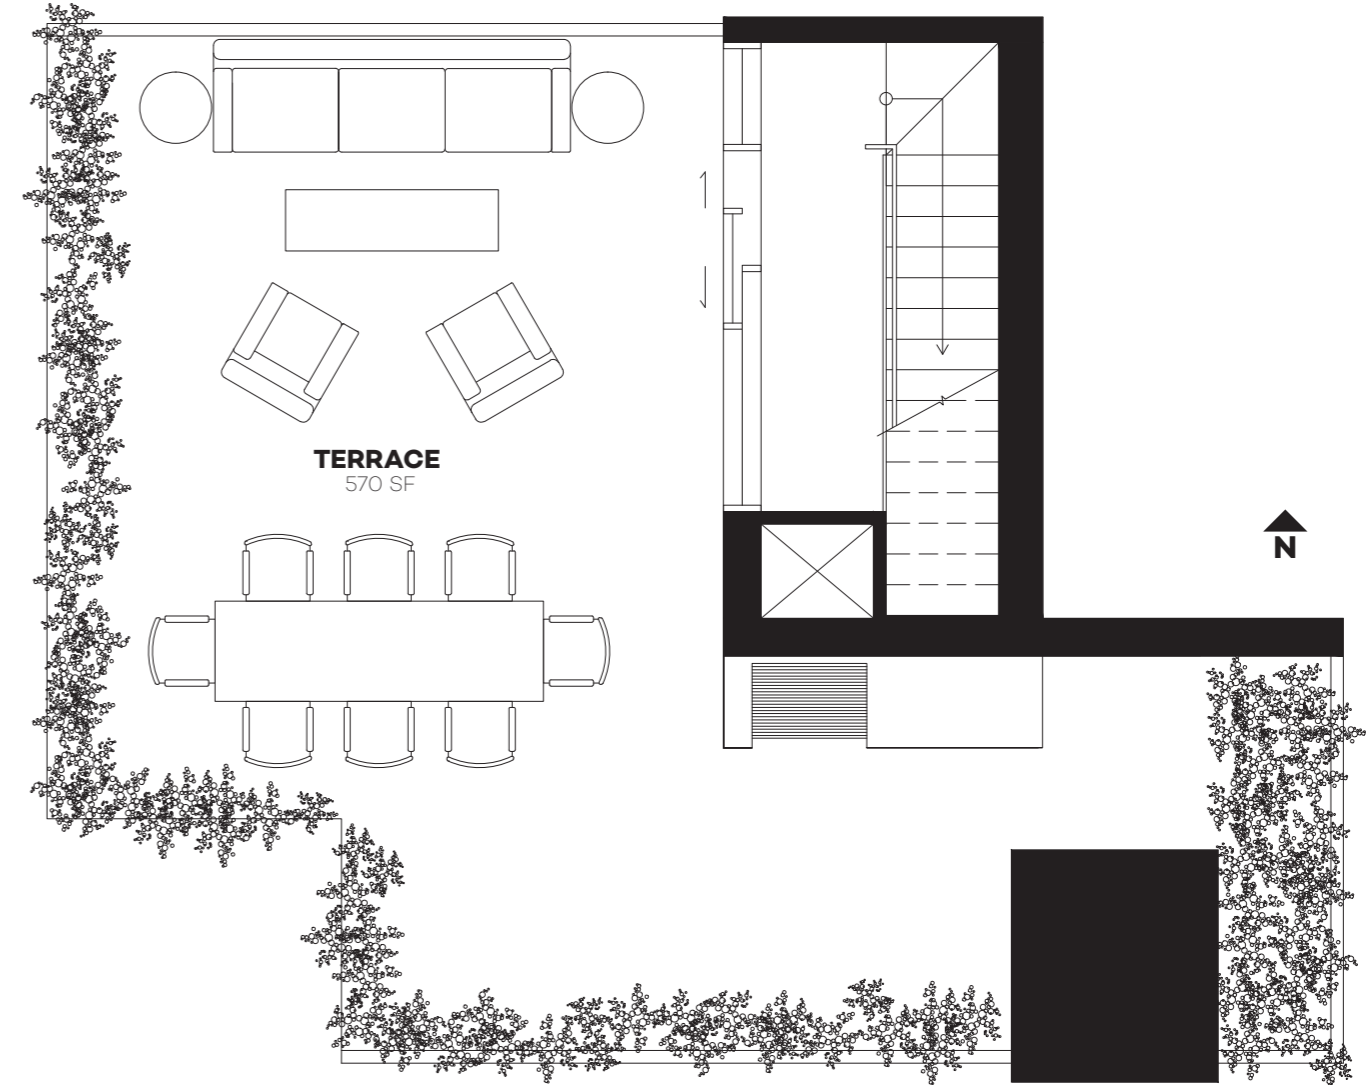

# SUITE 618

**1 BEDROOM**  
618 SQ.FT.

**BALCONY**  
132 SQ.FT.

All dimensions such as room sizes, suite area, balcony area and terrace are approximate and may change. Actual useable floor space may vary from stated floor area. Sizes and specifications are subject to change without notice. Windows and window mullions sizes and locations may vary. E. & O. E.

# SUITE 1200

**2 BEDROOM**  
1200 SQ.FT.

**BALCONY**  
103 SQ.FT. & 162 SQ.FT.

All dimensions such as room sizes, suite area, balcony area and terrace are approximate and may change. Actual useable floor space may vary from stated floor area. Sizes and specifications are subject to change without notice. Windows and window mullions sizes and locations may vary. E. & O. E.

# 2 STOREY TOWN 1105

**2 BEDROOM** 1105 SQ.FT.  
**TERRACE** 570 SQ.FT.

MAIN LEVEL

ROOFTOP

All dimensions such as room sizes, suite area, balcony area and terrace are approximate and may change. Actual useable floor space may vary from stated floor area. Sizes and specifications are subject to change without notice. Windows and window mullions sizes and locations may vary. E. & O. E.

# 2 STOREY TOWN 1450A

**4 BEDROOM** 1450 SQ.FT.  
**TERRACE** 318 SQ.FT.

MAIN LEVEL

UPPER LEVEL

All dimensions such as room sizes, suite area, balcony area and terrace are approximate and may change. Actual useable floor space may vary from stated floor area. Sizes and specifications are subject to change without notice. Windows and window mullions sizes and locations may vary. E. & O. E.