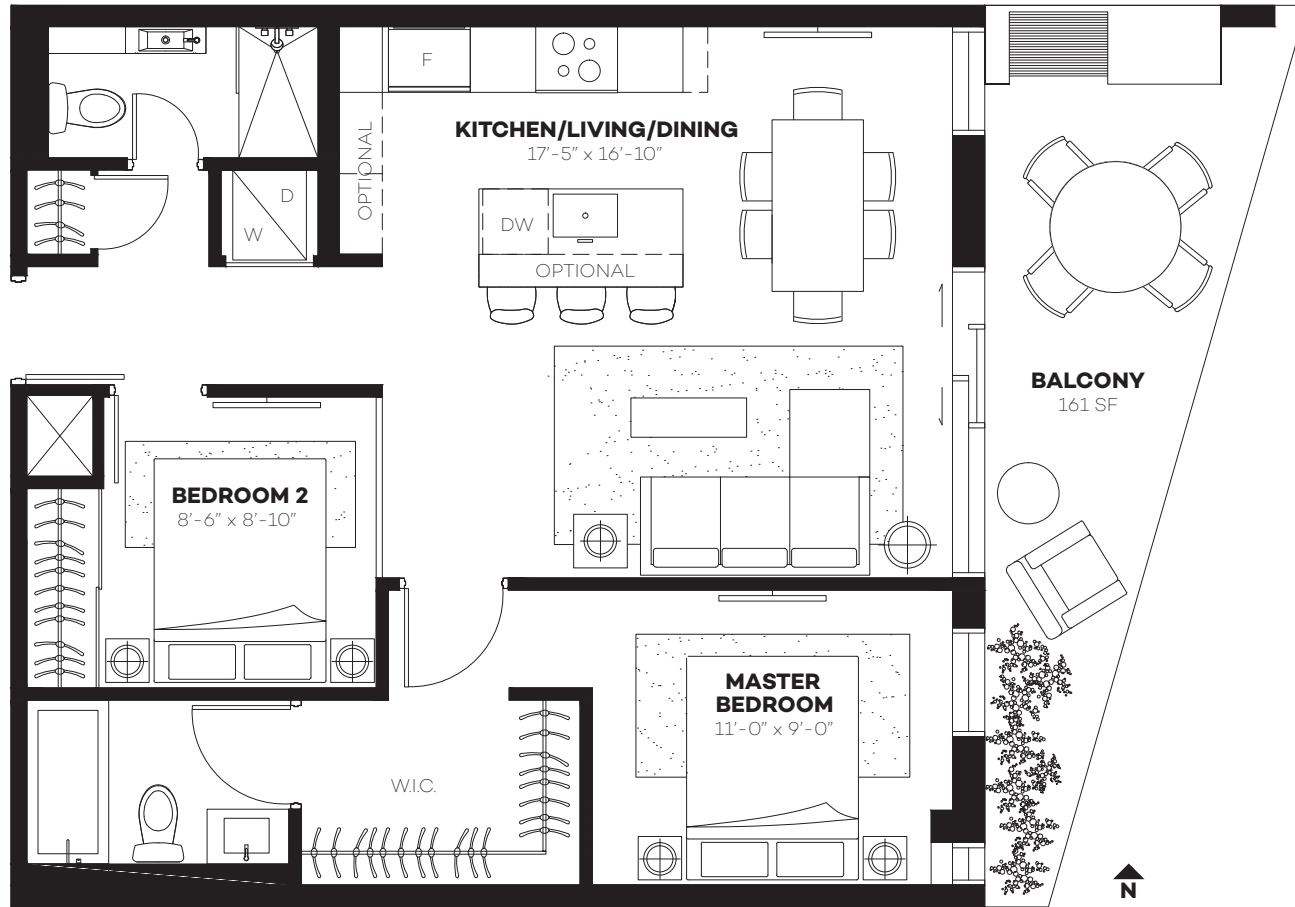

# SUITE 618

**1 BEDROOM**  
618 SQ.FT.

**BALCONY**  
132 SQ.FT.

All dimensions such as room sizes, suite area, balcony area and terrace are approximate and may change. Actual useable floor space may vary from stated floor area. Sizes and specifications are subject to change without notice. Windows and window mullions sizes and locations may vary. E. & O. E.

# SUITE 703

2 BEDROOM  
703 SQ.FT.

BALCONY  
222 SQ.FT.

All dimensions such as room sizes, suite area, balcony area and terrace are approximate and may change. Actual useable floor space may vary from stated floor area. Sizes and specifications are subject to change without notice. Windows and window mullions sizes and locations may vary. E. & O. E.

# SUITE 800C

2 BEDROOM  
800 SQ.FT.

BALCONY  
161 SQ.FT.

All dimensions such as room sizes, suite area, balcony area and terrace are approximate and may change. Actual useable floor space may vary from stated floor area. Sizes and specifications are subject to change without notice. Windows and window mullions sizes and locations may vary. E. & O. E.

# SUITE 974

2 BEDROOM  
974 SQ.FT.

BALCONY  
222 SQ.FT.

All dimensions such as room sizes, suite area, balcony area and terrace are approximate and may change. Actual useable floor space may vary from stated floor area. Sizes and specifications are subject to change without notice. Windows and window mullions sizes and locations may vary. E. & O. E.