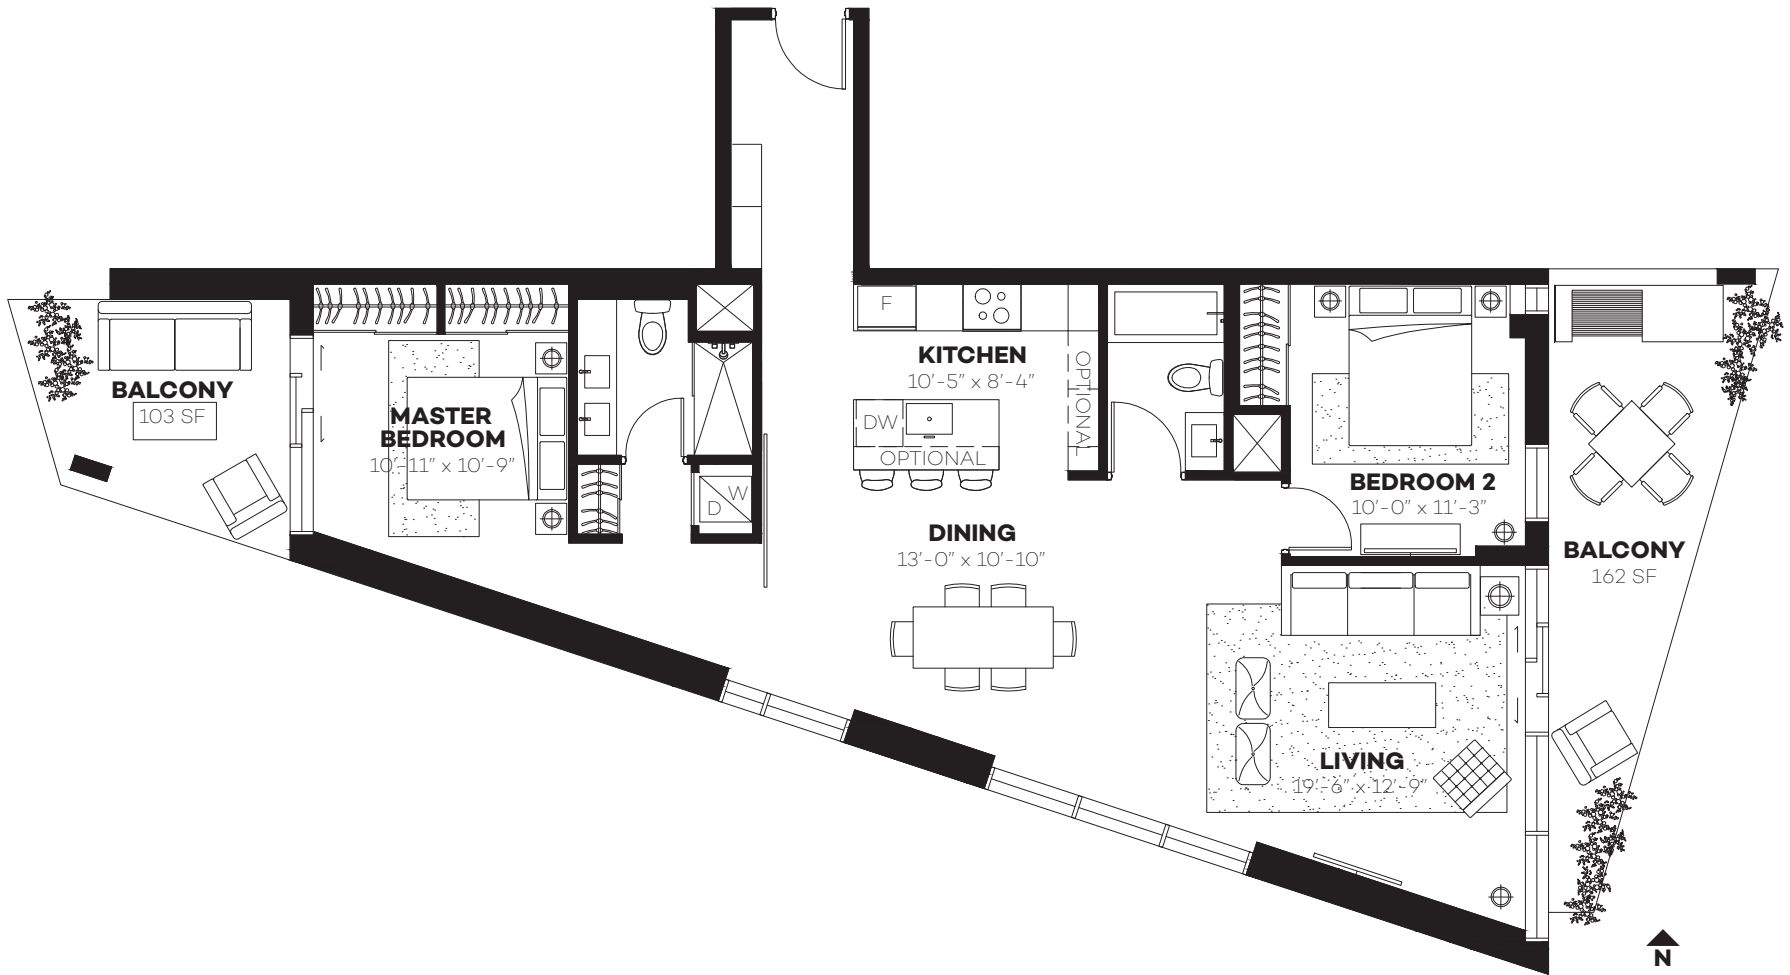

# SUITE 800C

2 BEDROOM  
800 SQ.FT.

BALCONY  
161 SQ.FT.

All dimensions such as room sizes, suite area, balcony area and terrace are approximate and may change. Actual useable floor space may vary from stated floor area. Sizes and specifications are subject to change without notice. Windows and window mullions sizes and locations may vary. E. & O. E.

# SUITE 974

2 BEDROOM  
974 SQ.FT.

BALCONY  
222 SQ.FT.

All dimensions such as room sizes, suite area, balcony area and terrace are approximate and may change. Actual useable floor space may vary from stated floor area. Sizes and specifications are subject to change without notice. Windows and window mullions sizes and locations may vary. E. & O. E.

# SUITE 1200

**2 BEDROOM**  
1200 SQ.FT.

**BALCONY**  
103 SQ.FT. & 162 SQ.FT.

All dimensions such as room sizes, suite area, balcony area and terrace are approximate and may change. Actual useable floor space may vary from stated floor area. Sizes and specifications are subject to change without notice. Windows and window mullions sizes and locations may vary. E. & O. E.

# 2 STOREY TOWN 1105

**2 BEDROOM** 1105 SQ.FT.  
**TERRACE** 570 SQ.FT.

MAIN LEVEL

ROOFTOP

All dimensions such as room sizes, suite area, balcony area and terrace are approximate and may change. Actual useable floor space may vary from stated floor area. Sizes and specifications are subject to change without notice. Windows and window mullions sizes and locations may vary. E. & O. E.