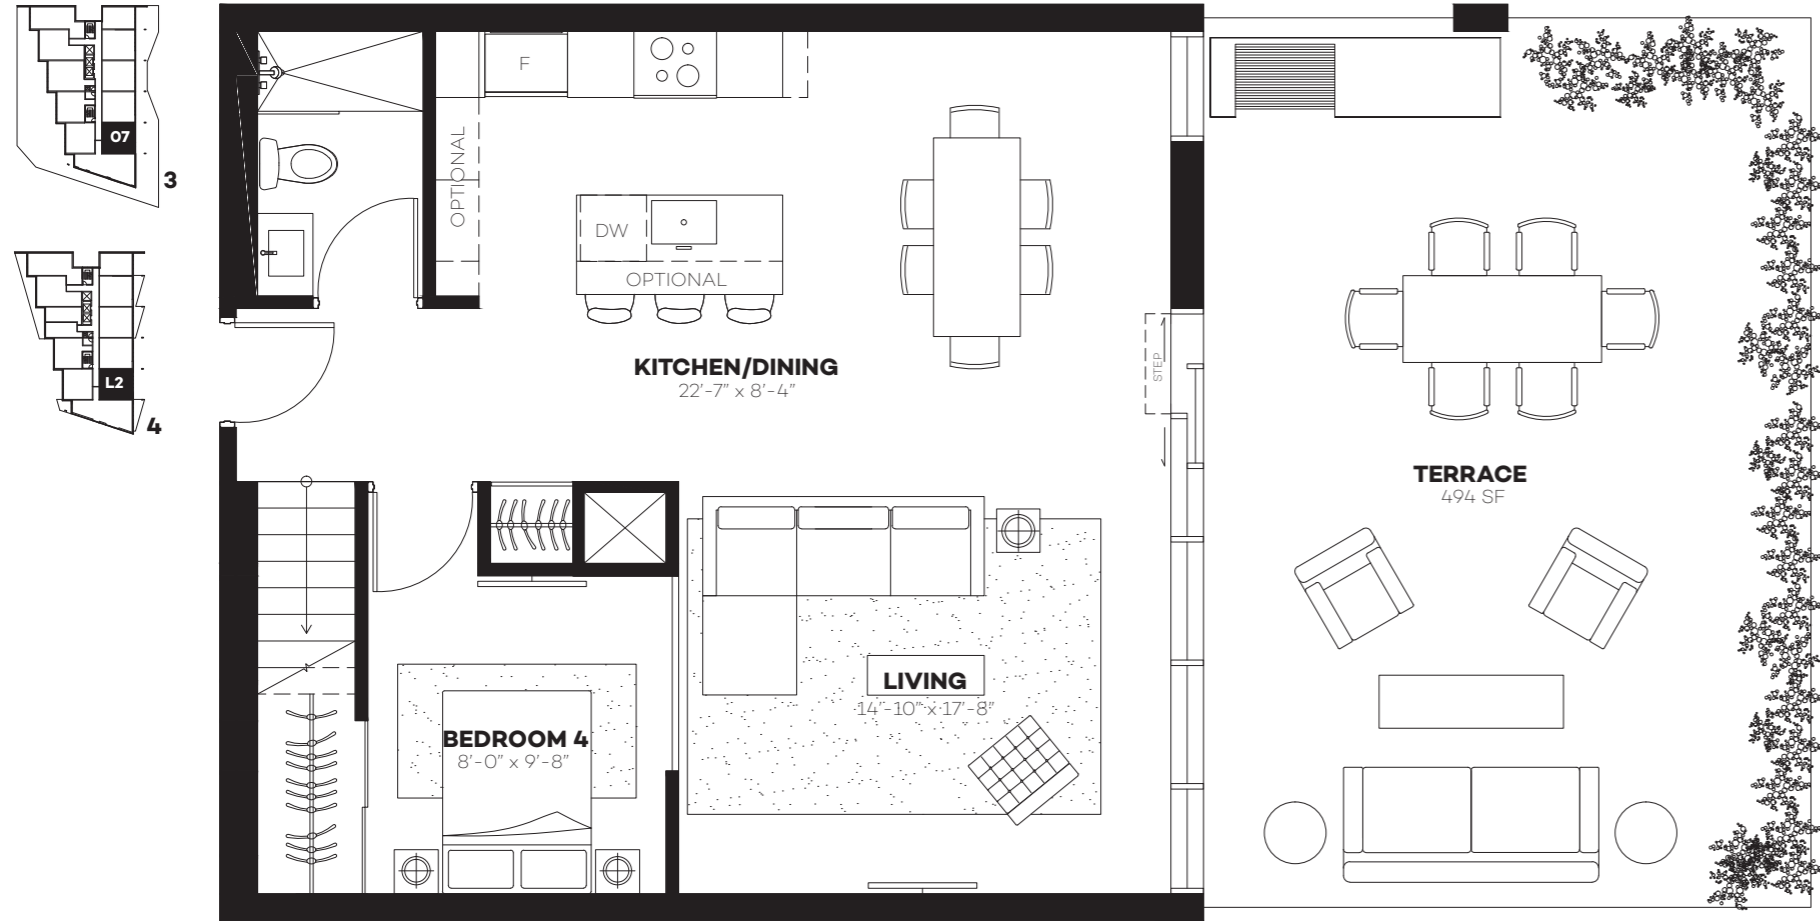

# 2 STOREY TOWN 1450B

**3 BEDROOM** 1450 SQ.FT.  
**TERRACE** 318 SQ.FT.

MAIN LEVEL

UPPER LEVEL

All dimensions such as room sizes, suite area, balcony area and terrace are approximate and may change. Actual useable floor space may vary from stated floor area. Sizes and specifications are subject to change without notice. Windows and window mullions sizes and locations may vary. E. & O. E.

# 2 STOREY TOWN 1539

**3 BEDROOM** 1539 SQ.FT. **TERRACE** 715 SQ.FT.

All dimensions such as room sizes, suite area, balcony area and terrace are approximate and may change. Actual useable floor space may vary from stated floor area. Sizes and specifications are subject to change without notice. Windows and window mullions sizes and locations may vary. E. & O. E.

# 2 STOREY TOWN 1600B1

**4 BEDROOM** **TERRACE**  
1600 SQ.FT. 494 SQ.FT.

MAIN LEVEL

UPPER LEVEL

All dimensions such as room sizes, suite area, balcony area and terrace are approximate and may change. Actual useable floor space may vary from stated floor area. Sizes and specifications are subject to change without notice. Windows and window mullions sizes and locations may vary. E. & O. E.

# 2 STOREY TOWN 1600B2

**3 BEDROOM** **TERRACE**  
1600 SQ.FT. 494 SQ.FT.

MAIN LEVEL

UPPER LEVEL

All dimensions such as room sizes, suite area, balcony area and terrace are approximate and may change. Actual useable floor space may vary from stated floor area. Sizes and specifications are subject to change without notice. Windows and window mullions sizes and locations may vary. E. & O. E.