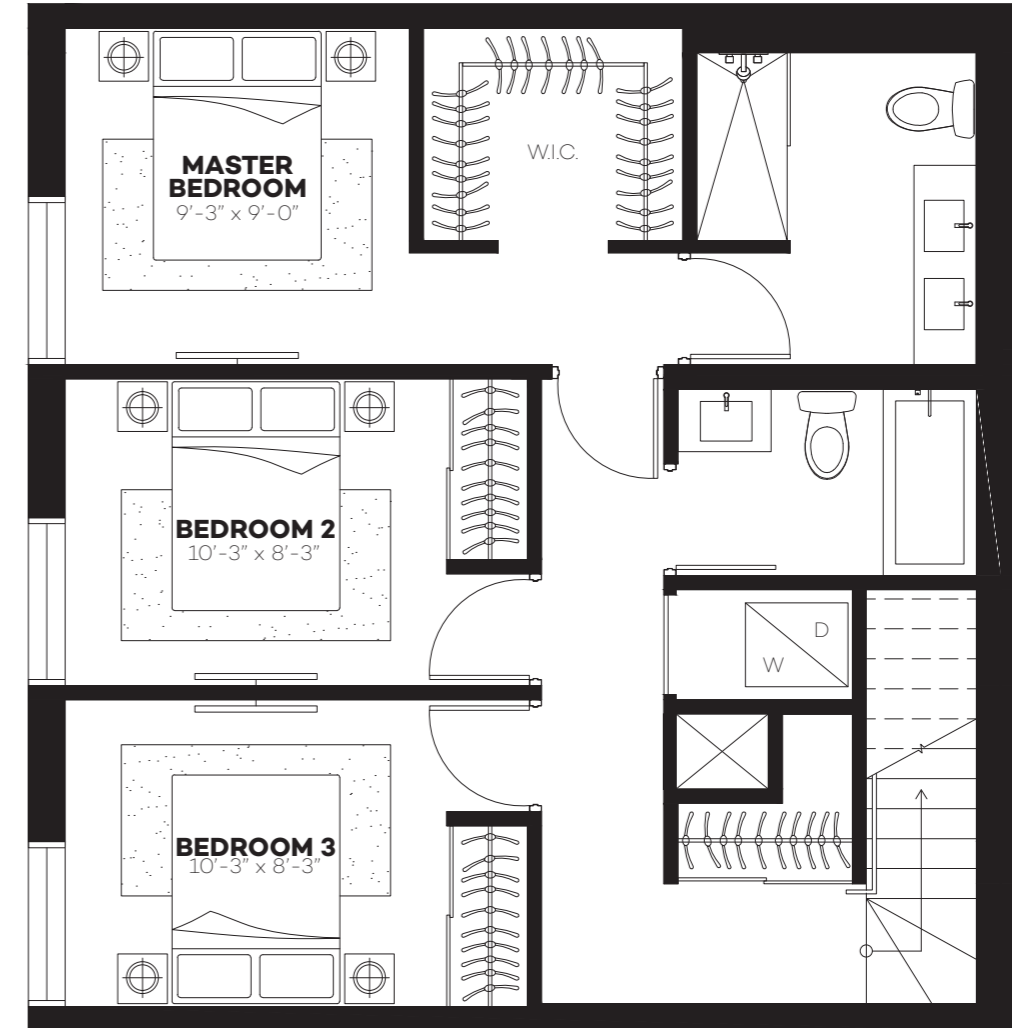

# SUITE 618

**1 BEDROOM**  
618 SQ.FT.

**BALCONY**  
132 SQ.FT.

All dimensions such as room sizes, suite area, balcony area and terrace are approximate and may change. Actual useable floor space may vary from stated floor area. Sizes and specifications are subject to change without notice. Windows and window mullions sizes and locations may vary. E. & O. E.

# 2 STOREY TOWN 1105

**2 BEDROOM** 1105 SQ.FT.  
**TERRACE** 570 SQ.FT.

MAIN LEVEL

ROOFTOP

All dimensions such as room sizes, suite area, balcony area and terrace are approximate and may change. Actual useable floor space may vary from stated floor area. Sizes and specifications are subject to change without notice. Windows and window mullions sizes and locations may vary. E. & O. E.

# 2 STOREY TOWN 1450A

**4 BEDROOM** 1450 SQ.FT.  
**TERRACE** 318 SQ.FT.

MAIN LEVEL

UPPER LEVEL

All dimensions such as room sizes, suite area, balcony area and terrace are approximate and may change. Actual useable floor space may vary from stated floor area. Sizes and specifications are subject to change without notice. Windows and window mullions sizes and locations may vary. E. & O. E.

# 2 STOREY TOWN 1450B

**3 BEDROOM** 1450 SQ.FT.  
**TERRACE** 318 SQ.FT.

MAIN LEVEL

UPPER LEVEL

All dimensions such as room sizes, suite area, balcony area and terrace are approximate and may change. Actual useable floor space may vary from stated floor area. Sizes and specifications are subject to change without notice. Windows and window mullions sizes and locations may vary. E. & O. E.