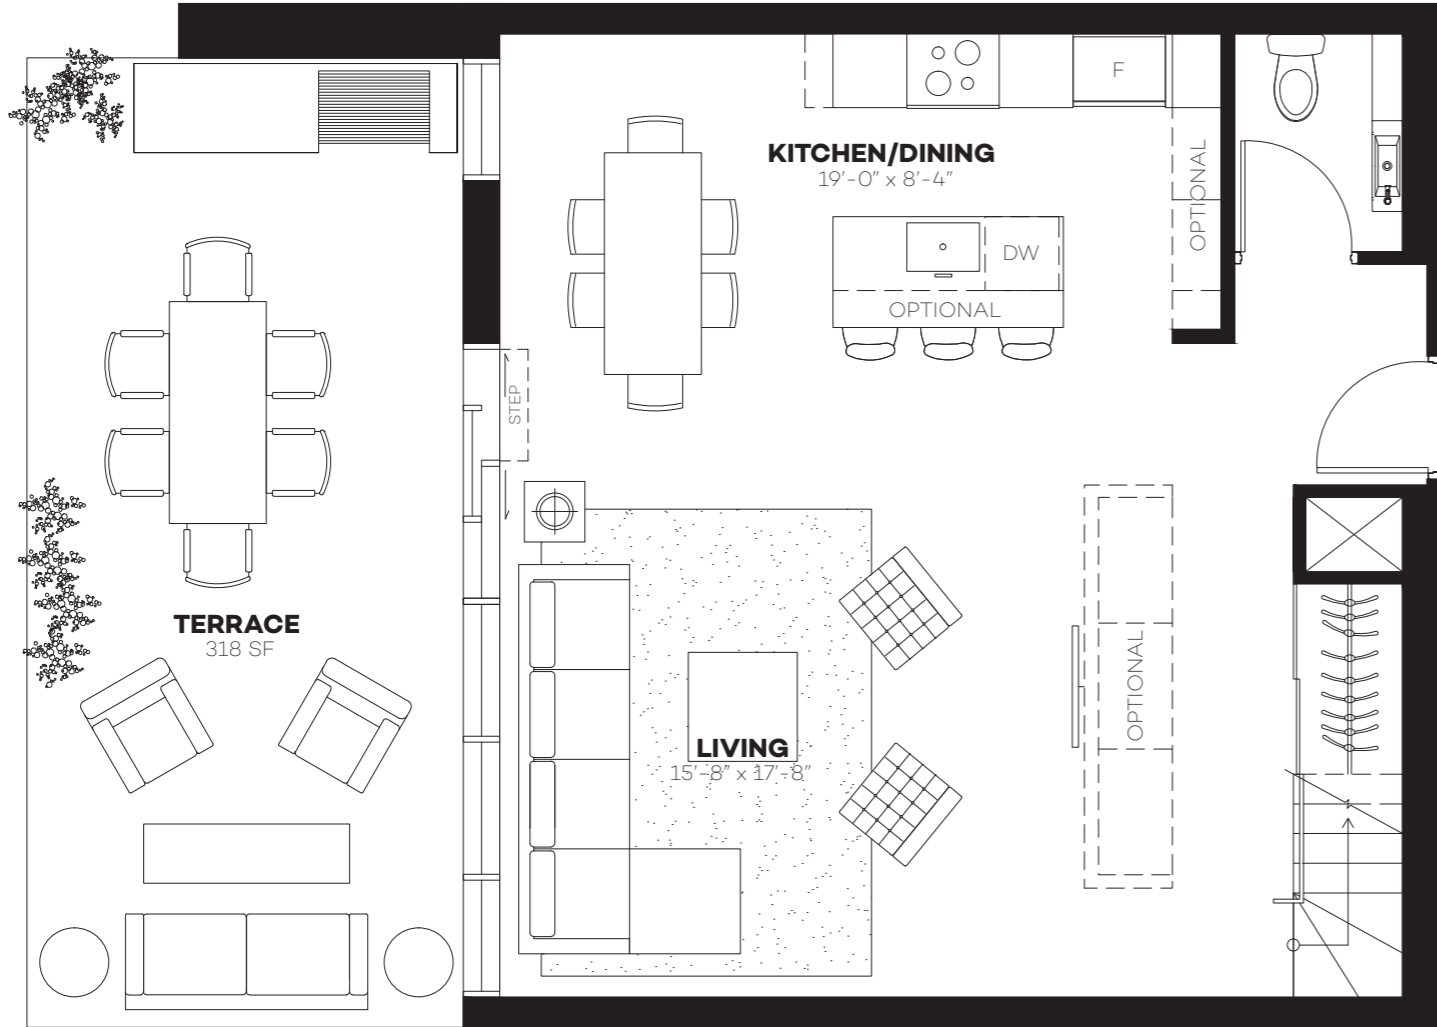

# 2 STOREY TOWN 1105

**2 BEDROOM** 1105 SQ.FT.  
**TERRACE** 570 SQ.FT.

MAIN LEVEL

ROOFTOP

All dimensions such as room sizes, suite area, balcony area and terrace are approximate and may change. Actual useable floor space may vary from stated floor area. Sizes and specifications are subject to change without notice. Windows and window mullions sizes and locations may vary. E. & O. E.

# 2 STOREY TOWN 1450A

**4 BEDROOM** 1450 SQ.FT.  
**TERRACE** 318 SQ.FT.

MAIN LEVEL

UPPER LEVEL

All dimensions such as room sizes, suite area, balcony area and terrace are approximate and may change. Actual useable floor space may vary from stated floor area. Sizes and specifications are subject to change without notice. Windows and window mullions sizes and locations may vary. E. & O. E.

# 2 STOREY TOWN 1450B

**3 BEDROOM** 1450 SQ.FT.  
**TERRACE** 318 SQ.FT.

MAIN LEVEL

UPPER LEVEL

All dimensions such as room sizes, suite area, balcony area and terrace are approximate and may change. Actual useable floor space may vary from stated floor area. Sizes and specifications are subject to change without notice. Windows and window mullions sizes and locations may vary. E. & O. E.

# 2 STOREY TOWN 1539

**3 BEDROOM** 1539 SQ.FT. **TERRACE** 715 SQ.FT.

All dimensions such as room sizes, suite area, balcony area and terrace are approximate and may change. Actual useable floor space may vary from stated floor area. Sizes and specifications are subject to change without notice. Windows and window mullions sizes and locations may vary. E. & O. E.