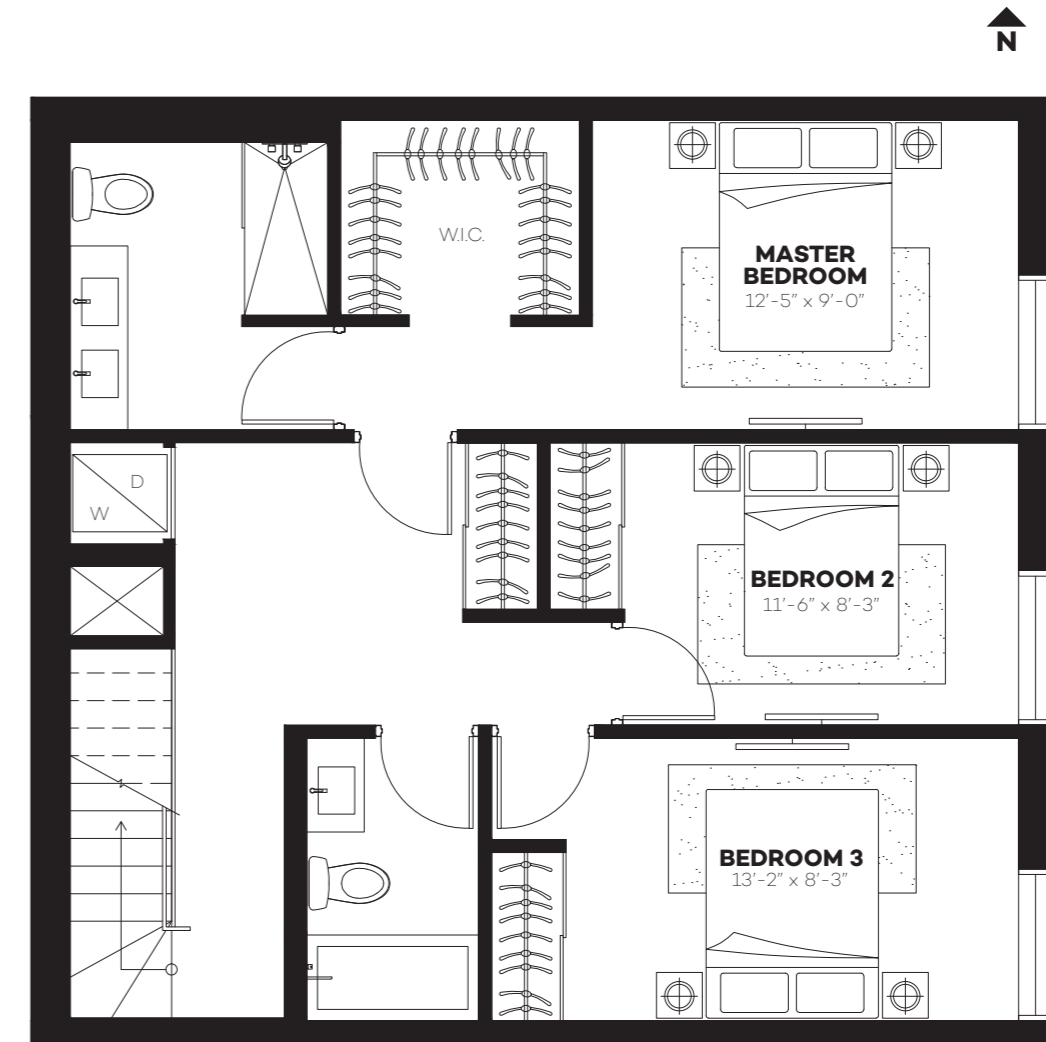

# SUITE 618

**1 BEDROOM**  
618 SQ.FT.

**BALCONY**  
132 SQ.FT.

All dimensions such as room sizes, suite area, balcony area and terrace are approximate and may change. Actual useable floor space may vary from stated floor area. Sizes and specifications are subject to change without notice. Windows and window mullions sizes and locations may vary. E. & O. E.

# 2 STOREY TOWN 1450B

**3 BEDROOM** 1450 SQ.FT.  
**TERRACE** 318 SQ.FT.

MAIN LEVEL

UPPER LEVEL

All dimensions such as room sizes, suite area, balcony area and terrace are approximate and may change. Actual useable floor space may vary from stated floor area. Sizes and specifications are subject to change without notice. Windows and window mullions sizes and locations may vary. E. & O. E.

# 2 STOREY TOWN 1539

**3 BEDROOM** 1539 SQ.FT. **TERRACE** 715 SQ.FT.

All dimensions such as room sizes, suite area, balcony area and terrace are approximate and may change. Actual useable floor space may vary from stated floor area. Sizes and specifications are subject to change without notice. Windows and window mullions sizes and locations may vary. E. & O. E.

# 2 STOREY TOWN 1600B1

**4 BEDROOM** **TERRACE**  
1600 SQ.FT. 494 SQ.FT.

MAIN LEVEL

UPPER LEVEL

All dimensions such as room sizes, suite area, balcony area and terrace are approximate and may change. Actual useable floor space may vary from stated floor area. Sizes and specifications are subject to change without notice. Windows and window mullions sizes and locations may vary. E. & O. E.