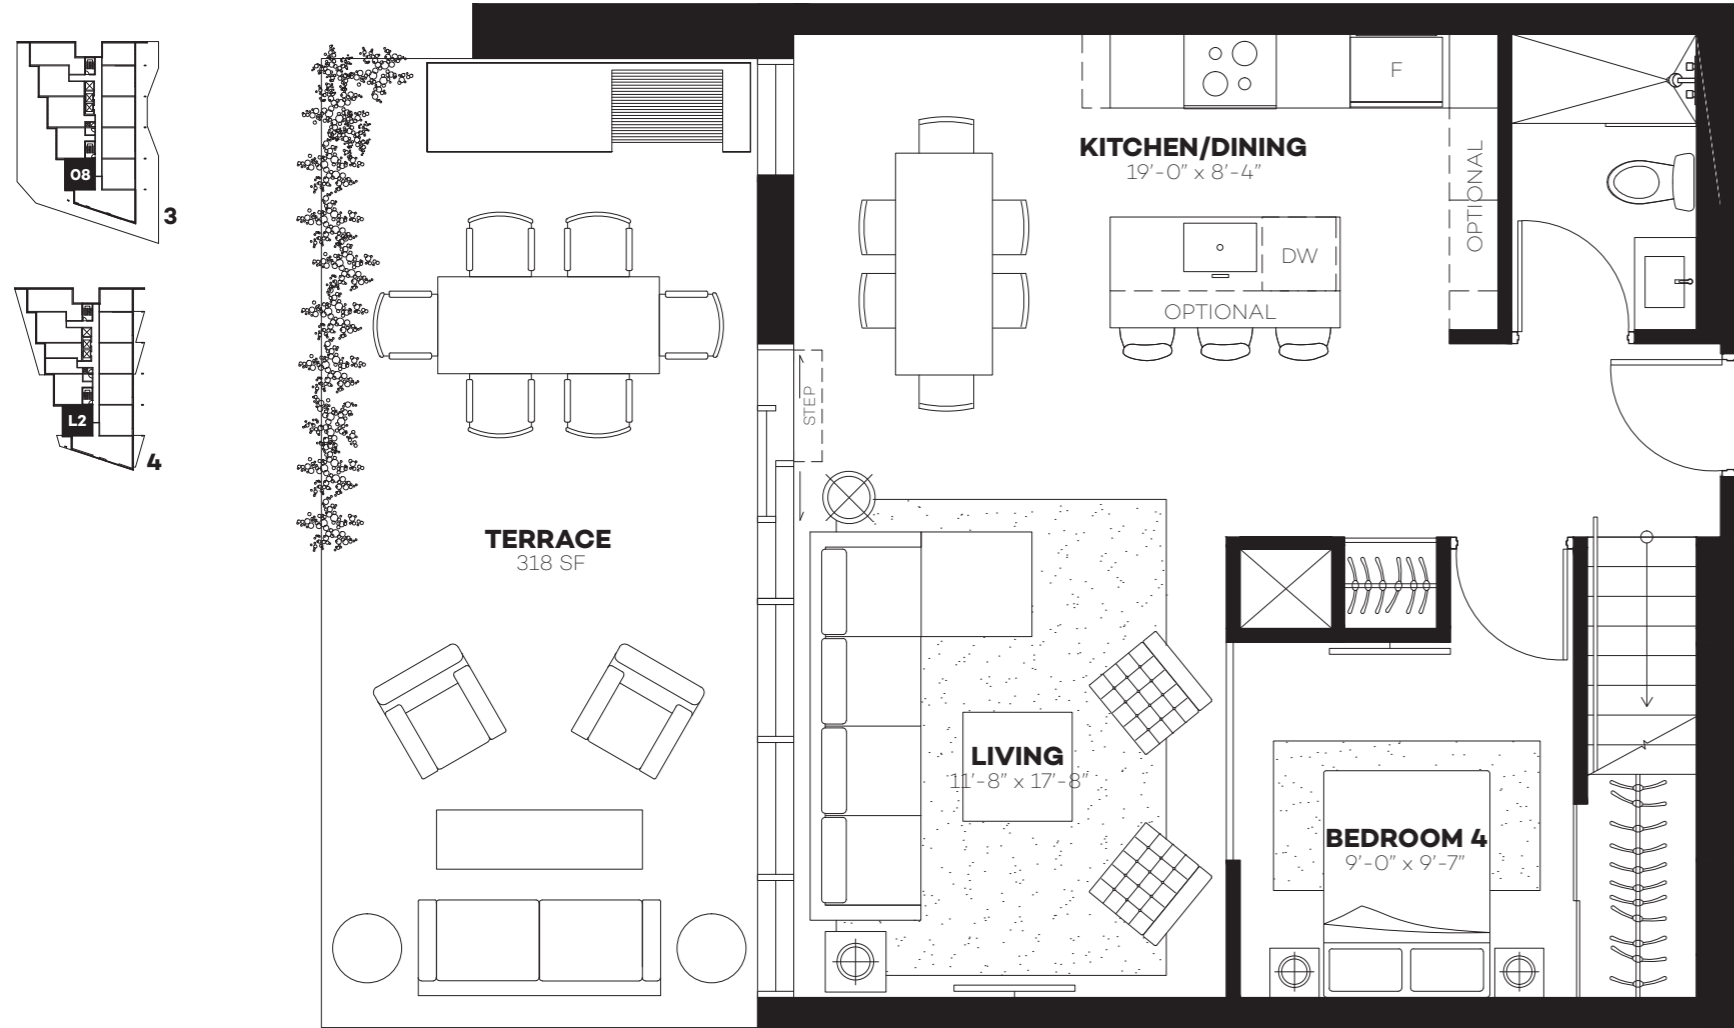

# SUITE 1200

**2 BEDROOM**  
1200 SQ.FT.

**BALCONY**  
103 SQ.FT. & 162 SQ.FT.

All dimensions such as room sizes, suite area, balcony area and terrace are approximate and may change. Actual useable floor space may vary from stated floor area. Sizes and specifications are subject to change without notice. Windows and window mullions sizes and locations may vary. E. & O. E.

# 2 STOREY TOWN 1105

**2 BEDROOM** 1105 SQ.FT.  
**TERRACE** 570 SQ.FT.

MAIN LEVEL

ROOFTOP

All dimensions such as room sizes, suite area, balcony area and terrace are approximate and may change. Actual useable floor space may vary from stated floor area. Sizes and specifications are subject to change without notice. Windows and window mullions sizes and locations may vary. E. & O. E.

# 2 STOREY TOWN 1450A

**4 BEDROOM** 1450 SQ.FT.  
**TERRACE** 318 SQ.FT.

MAIN LEVEL

UPPER LEVEL

All dimensions such as room sizes, suite area, balcony area and terrace are approximate and may change. Actual useable floor space may vary from stated floor area. Sizes and specifications are subject to change without notice. Windows and window mullions sizes and locations may vary. E. & O. E.

# 2 STOREY TOWN 1450B

**3 BEDROOM** 1450 SQ.FT.  
**TERRACE** 318 SQ.FT.

MAIN LEVEL

UPPER LEVEL

All dimensions such as room sizes, suite area, balcony area and terrace are approximate and may change. Actual useable floor space may vary from stated floor area. Sizes and specifications are subject to change without notice. Windows and window mullions sizes and locations may vary. E. & O. E.