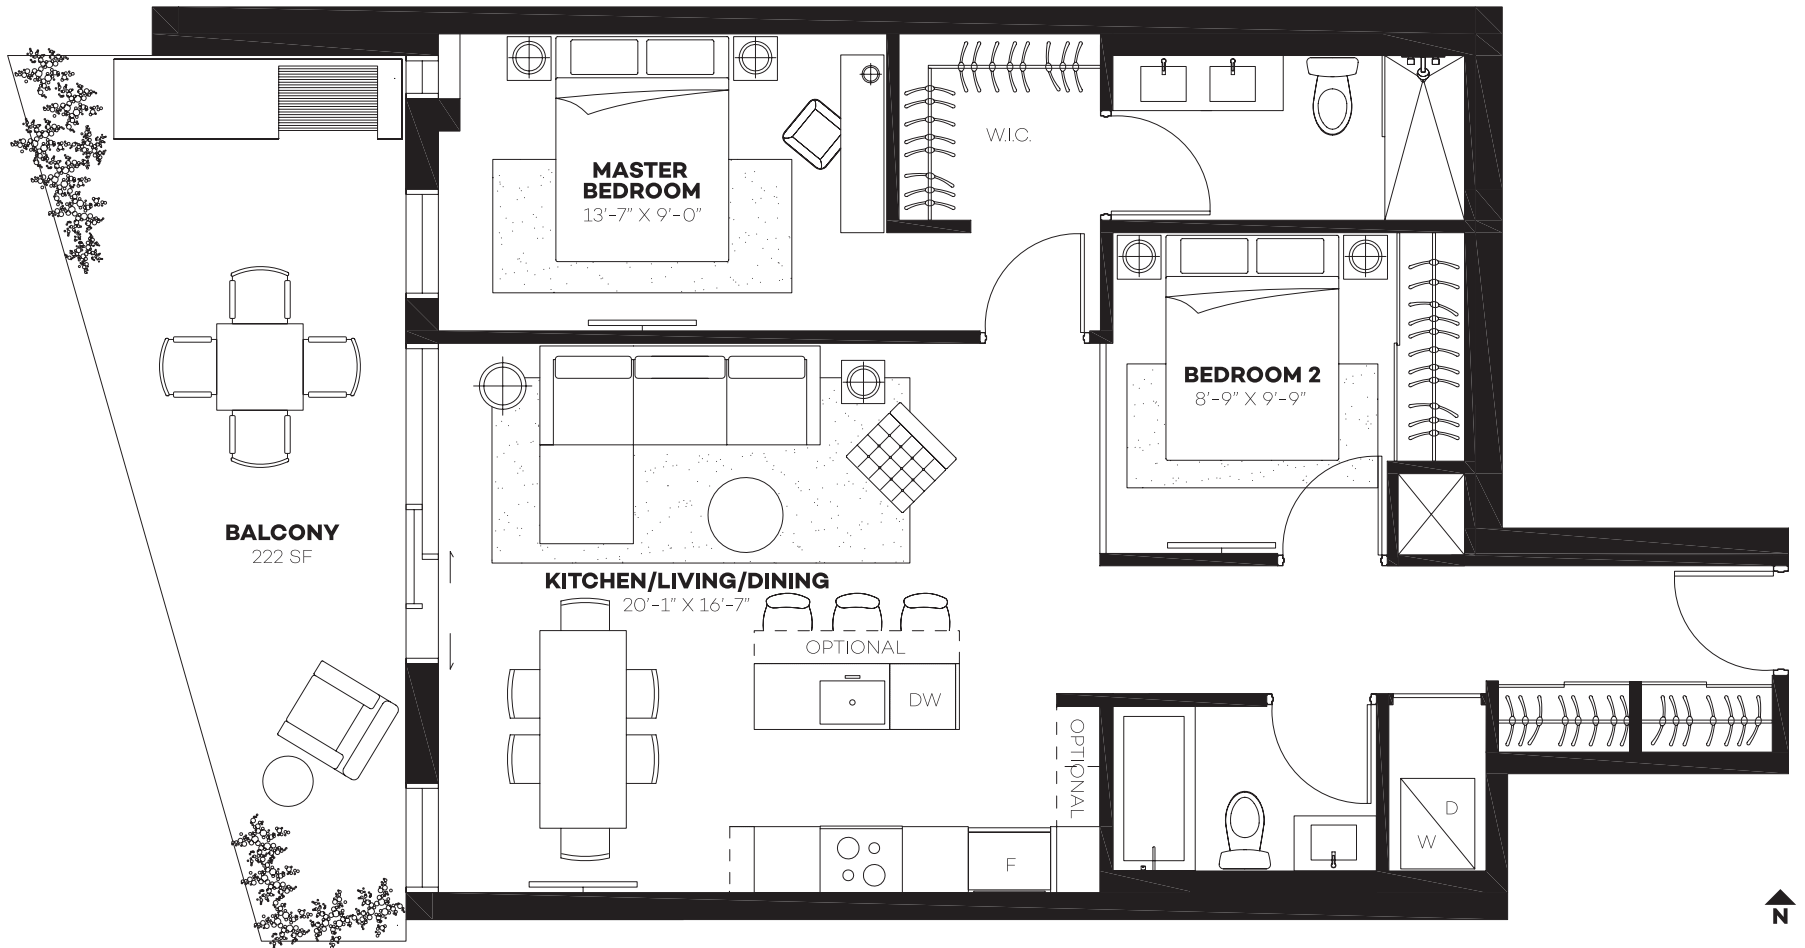

SUITE 974

2 BEDROOM
974 SQ.FT.

BALCONY
222 SQ.FT.

All dimensions such as room sizes, suite area, balcony area and terrace are approximate and may change. Actual useable floor space may vary from stated floor area. Sizes and specifications are subject to change without notice. Windows and window mullions sizes and locations may vary. E. & O. E.