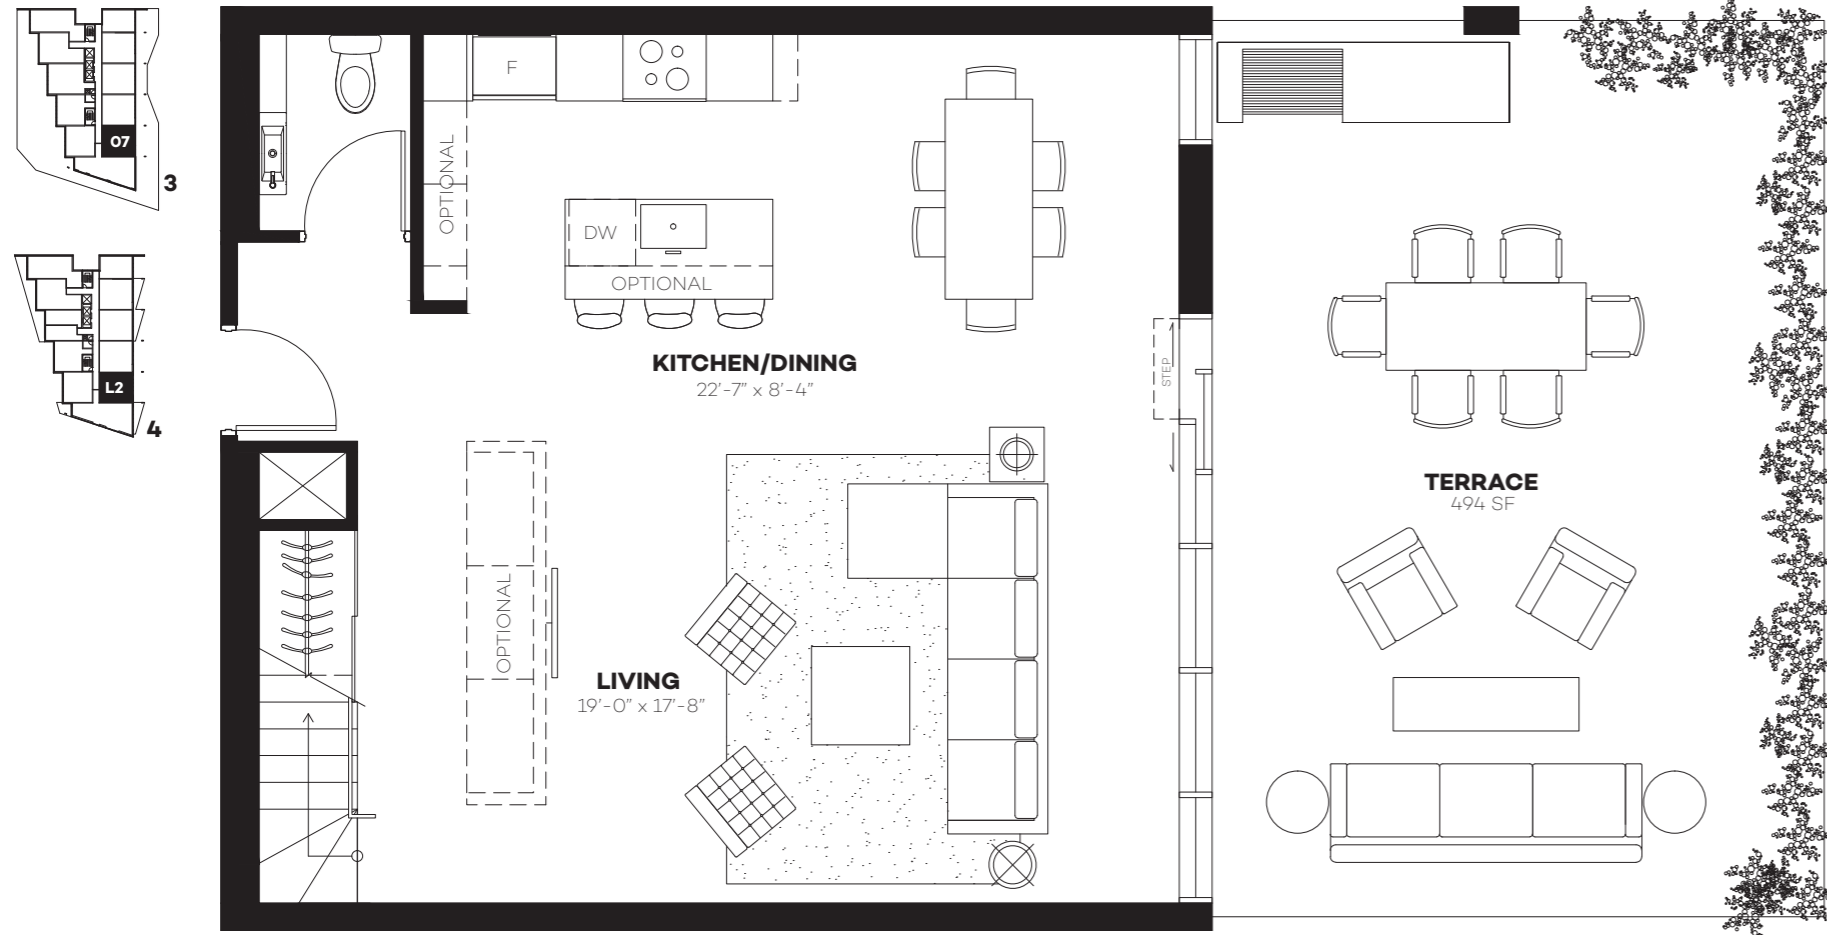

# SUITE 618

**1 BEDROOM**  
618 SQ.FT.

**BALCONY**  
132 SQ.FT.

All dimensions such as room sizes, suite area, balcony area and terrace are approximate and may change. Actual useable floor space may vary from stated floor area. Sizes and specifications are subject to change without notice. Windows and window mullions sizes and locations may vary. E. & O. E.

# 2 STOREY TOWN 1539

**3 BEDROOM** 1539 SQ.FT. **TERRACE** 715 SQ.FT.

All dimensions such as room sizes, suite area, balcony area and terrace are approximate and may change. Actual useable floor space may vary from stated floor area. Sizes and specifications are subject to change without notice. Windows and window mullions sizes and locations may vary. E. & O. E.

# 2 STOREY TOWN 1600B1

**4 BEDROOM** **TERRACE**  
1600 SQ.FT. 494 SQ.FT.

MAIN LEVEL

UPPER LEVEL

All dimensions such as room sizes, suite area, balcony area and terrace are approximate and may change. Actual useable floor space may vary from stated floor area. Sizes and specifications are subject to change without notice. Windows and window mullions sizes and locations may vary. E. & O. E.

# 2 STOREY TOWN 1600B2

**3 BEDROOM** **TERRACE**  
1600 SQ.FT. 494 SQ.FT.

MAIN LEVEL

UPPER LEVEL

All dimensions such as room sizes, suite area, balcony area and terrace are approximate and may change. Actual useable floor space may vary from stated floor area. Sizes and specifications are subject to change without notice. Windows and window mullions sizes and locations may vary. E. & O. E.