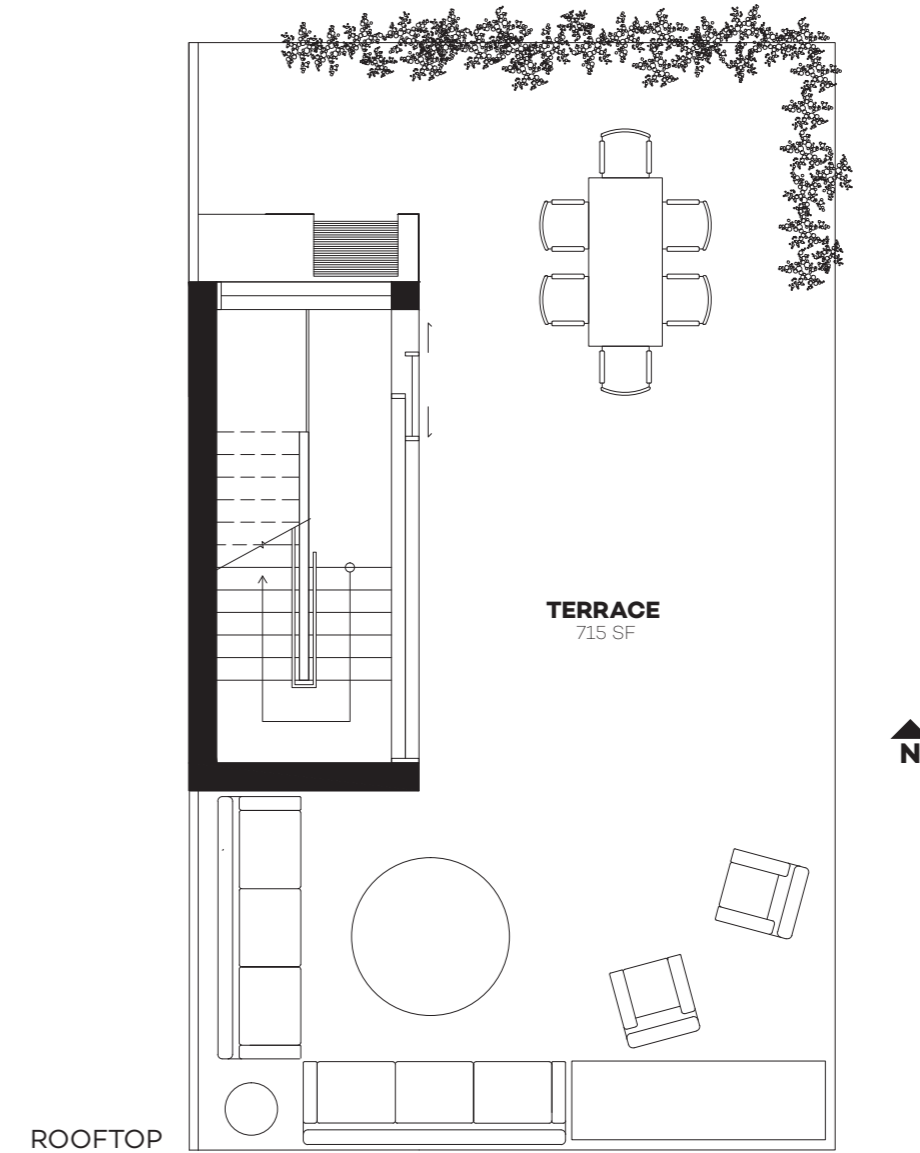

# SUITE 618

**1 BEDROOM**  
618 SQ.FT.

**BALCONY**  
132 SQ.FT.

All dimensions such as room sizes, suite area, balcony area and terrace are approximate and may change. Actual useable floor space may vary from stated floor area. Sizes and specifications are subject to change without notice. Windows and window mullions sizes and locations may vary. E. & O. E.

# 2 STOREY TOWN 1450A

**4 BEDROOM** 1450 SQ.FT.  
**TERRACE** 318 SQ.FT.

MAIN LEVEL

UPPER LEVEL

All dimensions such as room sizes, suite area, balcony area and terrace are approximate and may change. Actual useable floor space may vary from stated floor area. Sizes and specifications are subject to change without notice. Windows and window mullions sizes and locations may vary. E. & O. E.

# 2 STOREY TOWN 1450B

**3 BEDROOM** 1450 SQ.FT.  
**TERRACE** 318 SQ.FT.

MAIN LEVEL

UPPER LEVEL

All dimensions such as room sizes, suite area, balcony area and terrace are approximate and may change. Actual useable floor space may vary from stated floor area. Sizes and specifications are subject to change without notice. Windows and window mullions sizes and locations may vary. E. & O. E.

# 2 STOREY TOWN 1539

**3 BEDROOM** 1539 SQ.FT. **TERRACE** 715 SQ.FT.

All dimensions such as room sizes, suite area, balcony area and terrace are approximate and may change. Actual useable floor space may vary from stated floor area. Sizes and specifications are subject to change without notice. Windows and window mullions sizes and locations may vary. E. & O. E.