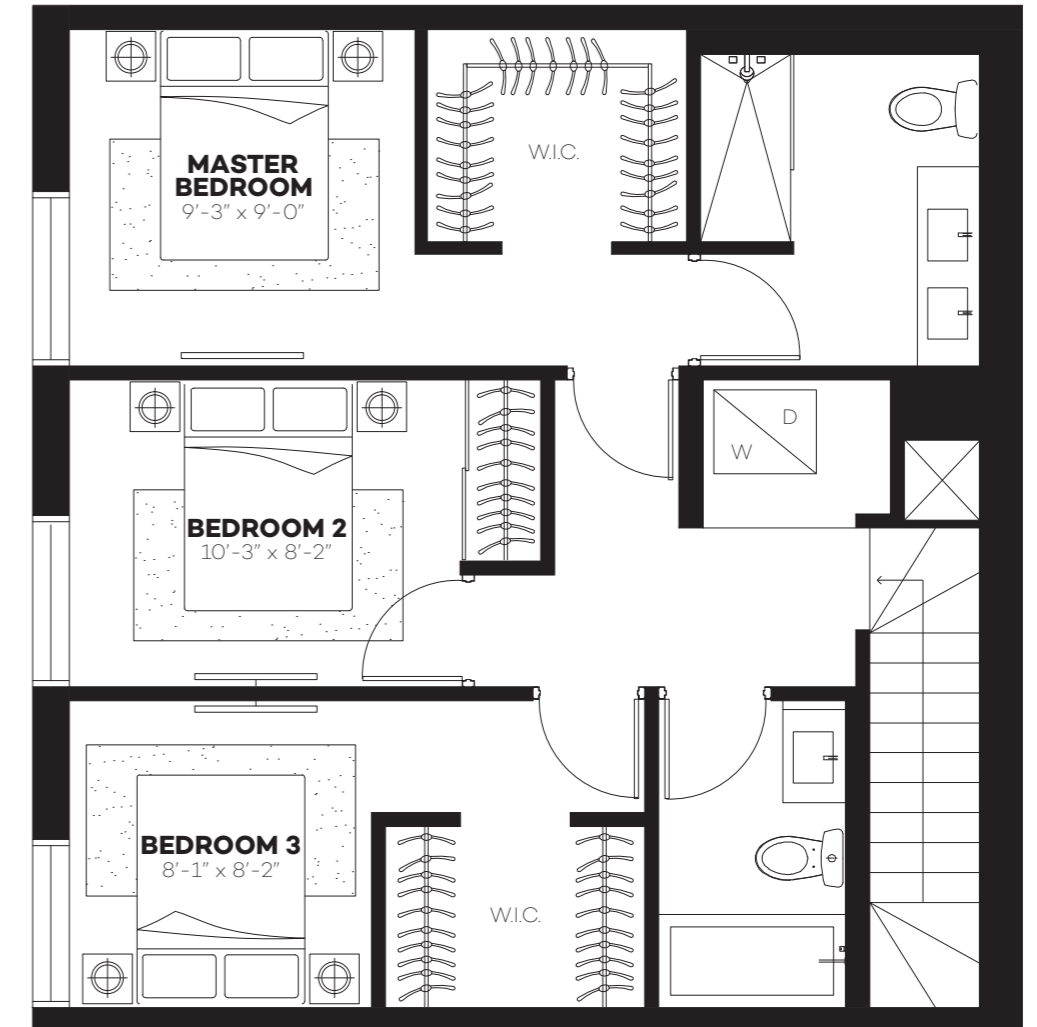

# SUITE 618

**1 BEDROOM**  
618 SQ.FT.

**BALCONY**  
132 SQ.FT.

All dimensions such as room sizes, suite area, balcony area and terrace are approximate and may change. Actual useable floor space may vary from stated floor area. Sizes and specifications are subject to change without notice. Windows and window mullions sizes and locations may vary. E. & O. E.

# 2 STOREY TOWN 1105

**2 BEDROOM** 1105 SQ.FT.  
**TERRACE** 570 SQ.FT.

MAIN LEVEL

ROOFTOP

All dimensions such as room sizes, suite area, balcony area and terrace are approximate and may change. Actual useable floor space may vary from stated floor area. Sizes and specifications are subject to change without notice. Windows and window mullions sizes and locations may vary. E. & O. E.

# 2 STOREY TOWN 1450A

**4 BEDROOM** 1450 SQ.FT.  
**TERRACE** 318 SQ.FT.

MAIN LEVEL

UPPER LEVEL

All dimensions such as room sizes, suite area, balcony area and terrace are approximate and may change. Actual useable floor space may vary from stated floor area. Sizes and specifications are subject to change without notice. Windows and window mullions sizes and locations may vary. E. & O. E.

# 2 STOREY TOWN 1450B

**3 BEDROOM** 1450 SQ.FT.  
**TERRACE** 318 SQ.FT.

MAIN LEVEL

UPPER LEVEL

All dimensions such as room sizes, suite area, balcony area and terrace are approximate and may change. Actual useable floor space may vary from stated floor area. Sizes and specifications are subject to change without notice. Windows and window mullions sizes and locations may vary. E. & O. E.