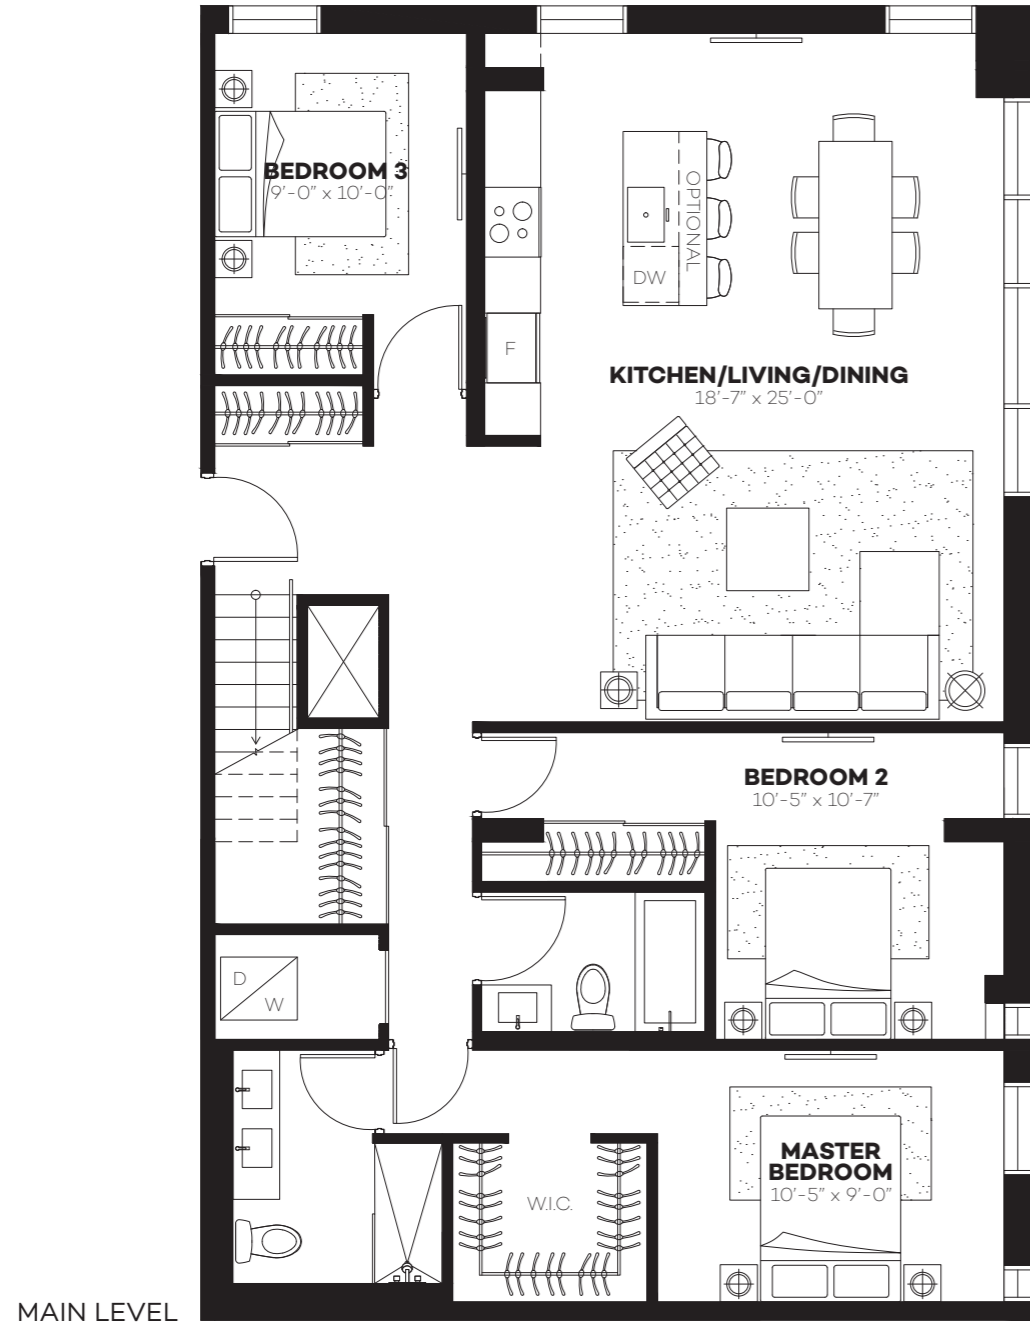

# SUITE 618

**1 BEDROOM**  
618 SQ.FT.

**BALCONY**  
132 SQ.FT.

All dimensions such as room sizes, suite area, balcony area and terrace are approximate and may change. Actual useable floor space may vary from stated floor area. Sizes and specifications are subject to change without notice. Windows and window mullions sizes and locations may vary. E. & O. E.

# 2 STOREY TOWN 1450A

**4 BEDROOM** 1450 SQ.FT.  
**TERRACE** 318 SQ.FT.

MAIN LEVEL

UPPER LEVEL

All dimensions such as room sizes, suite area, balcony area and terrace are approximate and may change. Actual useable floor space may vary from stated floor area. Sizes and specifications are subject to change without notice. Windows and window mullions sizes and locations may vary. E. & O. E.

# 2 STOREY TOWN 1450B

**3 BEDROOM** 1450 SQ.FT.  
**TERRACE** 318 SQ.FT.

MAIN LEVEL

UPPER LEVEL

All dimensions such as room sizes, suite area, balcony area and terrace are approximate and may change. Actual useable floor space may vary from stated floor area. Sizes and specifications are subject to change without notice. Windows and window mullions sizes and locations may vary. E. & O. E.

# 2 STOREY TOWN 1539

**3 BEDROOM** 1539 SQ.FT. **TERRACE** 715 SQ.FT.

All dimensions such as room sizes, suite area, balcony area and terrace are approximate and may change. Actual useable floor space may vary from stated floor area. Sizes and specifications are subject to change without notice. Windows and window mullions sizes and locations may vary. E. & O. E.