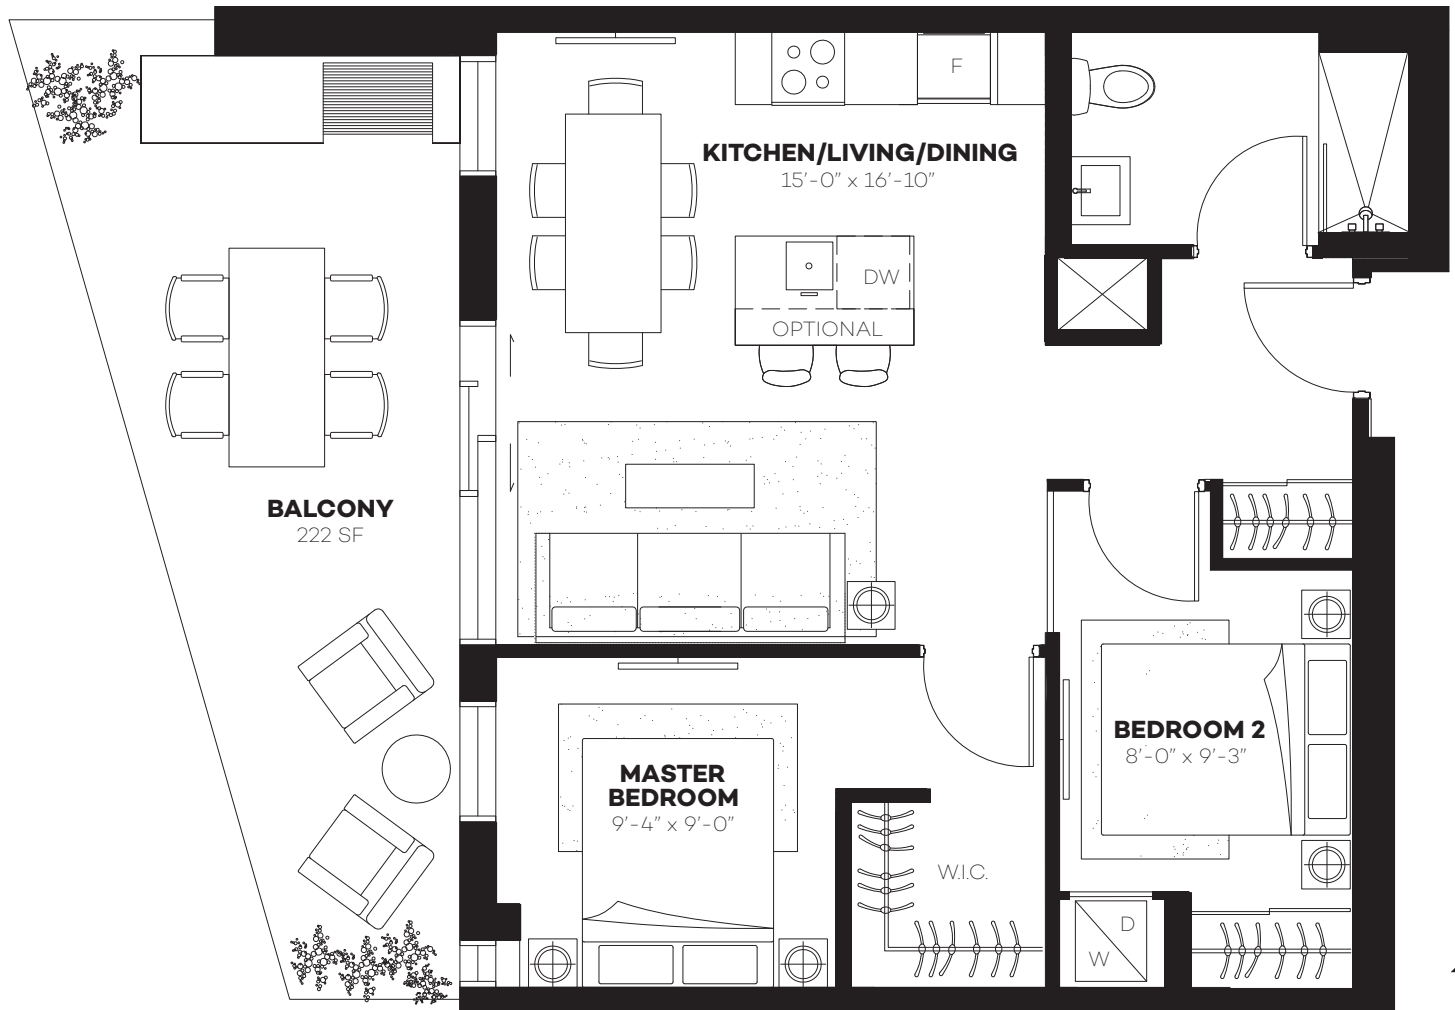

# SUITE 618

**1 BEDROOM**  
618 SQ.FT.

**BALCONY**  
132 SQ.FT.

All dimensions such as room sizes, suite area, balcony area and terrace are approximate and may change. Actual useable floor space may vary from stated floor area. Sizes and specifications are subject to change without notice. Windows and window mullions sizes and locations may vary. E. & O. E.

# SUITE 703

2 BEDROOM  
703 SQ.FT.

BALCONY  
222 SQ.FT.

All dimensions such as room sizes, suite area, balcony area and terrace are approximate and may change. Actual useable floor space may vary from stated floor area. Sizes and specifications are subject to change without notice. Windows and window mullions sizes and locations may vary. E. & O. E.

# SUITE 800C

2 BEDROOM  
800 SQ.FT.

BALCONY  
161 SQ.FT.

All dimensions such as room sizes, suite area, balcony area and terrace are approximate and may change. Actual useable floor space may vary from stated floor area. Sizes and specifications are subject to change without notice. Windows and window mullions sizes and locations may vary. E. & O. E.

# SUITE 1200

**2 BEDROOM**  
1200 SQ.FT.

**BALCONY**  
103 SQ.FT. & 162 SQ.FT.

All dimensions such as room sizes, suite area, balcony area and terrace are approximate and may change. Actual useable floor space may vary from stated floor area. Sizes and specifications are subject to change without notice. Windows and window mullions sizes and locations may vary. E. & O. E.