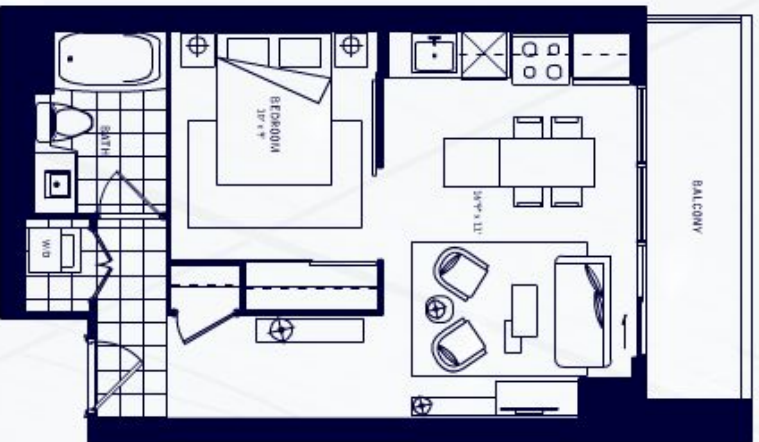

MIAMI

BACHELOR

400 SQ. FT.

ST. LOUIS

ONE BEDROOM

473 SQ. FT.

ORLANDO

ONE BEDROOM

476 SQ. FT.

TAMPA BAY

ONE BEDROOM

484 SQ. FT.

FLORIDA

ONE BEDROOM

490 SQ. FT.

CALGARY

ONE BEDROOM

502 SQ. FT.

INDIANA

ONE BEDROOM + STUDY

552 SQ. FT.

MINNESOTA

ONE BEDROOM + STUDY

554 SQ. FT.

SEATTLE

ONE BEDROOM + STUDY

559 SQ. FT.

ANAHEIM

ONE BEDROOM + DEN

566 SQ. FT.

PORTLAND

ONE BEDROOM + DEN