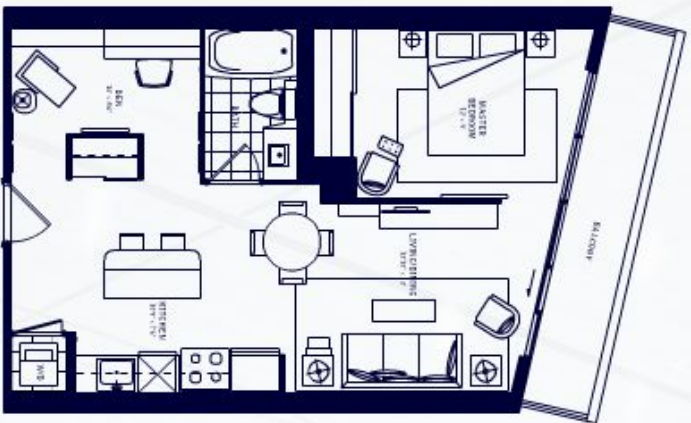

SEATTLE

ONE BEDROOM + STUDY

559 SQ. FT.

ANAHEIM

ONE BEDROOM + DEN

566 SQ. FT.

PORTLAND

ONE BEDROOM + DEN

595 SQ. FT.

PHOENIX

ONE BEDROOM + DEN

601 SQ. FT.

EDMONTON

ONE BEDROOM + DEN

607 SQ. FT.

SAN ANTONIO