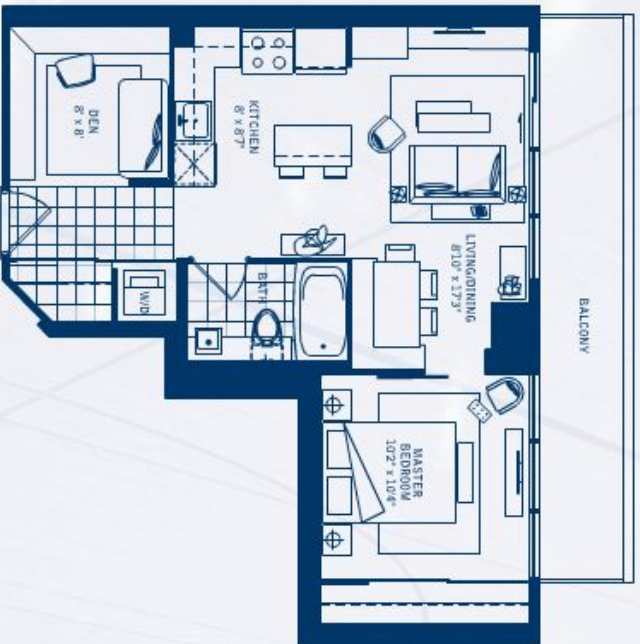

MIAMI

BACHELOR

400 SQ. FT.

ST. LOUIS

ONE BEDROOM

473 SQ. FT.

ORLANDO

ONE BEDROOM

SEATTLE

ONE BEDROOM + STUDY

559 SQ. FT.

ANAHEIM

ONE BEDROOM + DEN

566 SQ. FT.

PORTLAND

ONE BEDROOM + DEN

595 SQ. FT.

PHOENIX

ONE BEDROOM + DEN

601 SQ. FT.

EDMONTON

ONE BEDROOM + DEN

607 SQ. FT.

SAN ANTONIO

ONE BEDROOM + DEN

628 SQ. FT.

BOSTON

TWO BEDROOM

736 SQ. FT.

SAN JOSÉ

TWO BEDROOM

761 SQ. FT.