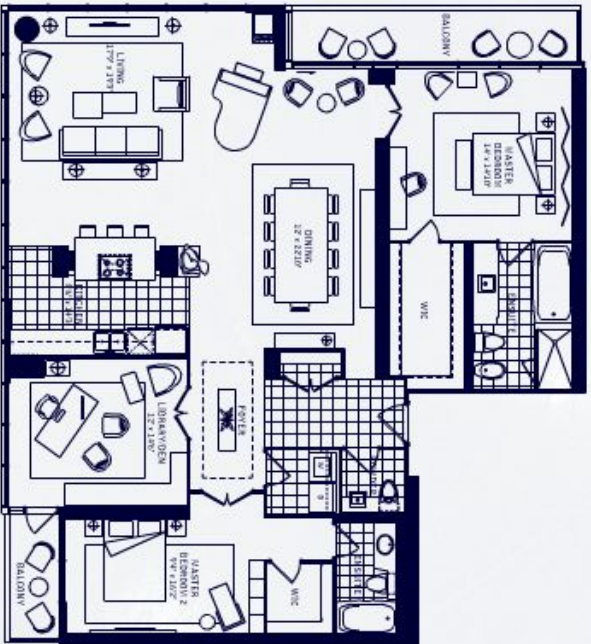

MIAMI

BACHELOR

400 SQ. FT.

ST. LOUIS

ONE BEDROOM

473 SQ. FT.

ORLANDO

ONE BEDROOM

1,360 SQ. FT.

MONTREAL

TWO BEDROOM + DEN
1,424 SQ. FT.

NEW YORK

TWO BEDROOM + DEN
1,749 SQ. FT.

PHILADELPHIA

TWO BEDROOM + DEN

1,990 SQ. FT.