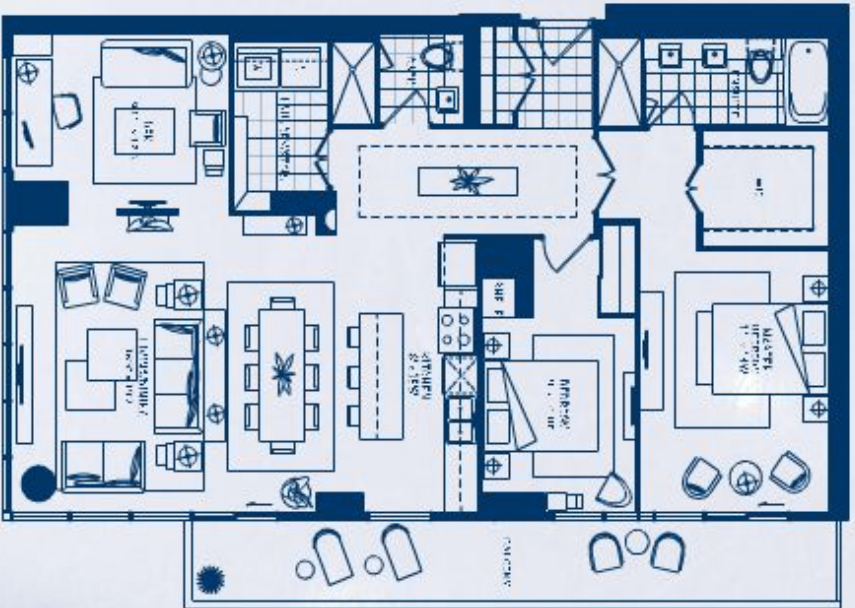

MIAMI

BACHELOR

400 SQ. FT.

ST. LOUIS

ONE BEDROOM

473 SQ. FT.

ORLANDO

ONE BEDROOM

1,016 SQ. FT.

WASHINGTON

TWO BEDROOM + DEN
784 SQ. FT.

CHICAGO

TWO BEDROOM + DEN

850 SQ. FT.

MEMPHIS

TWO BEDROOM + DEN

1,360 SQ. FT.

MONTREAL

TWO BEDROOM + DEN
1,424 SQ. FT.

NEW YORK

TWO BEDROOM + DEN
1,749 SQ. FT.

PHILADELPHIA

TWO BEDROOM + DEN

1,990 SQ. FT.