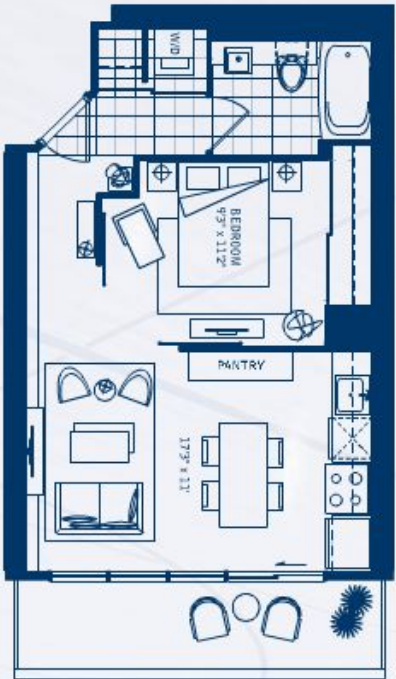

MIAMI

BACHELOR

400 SQ. FT.

ST. LOUIS

ONE BEDROOM

473 SQ. FT.

ORLANDO

ONE BEDROOM

476 SQ. FT.

TAMPA BAY

ONE BEDROOM

484 SQ. FT.

FLORIDA

ONE BEDROOM

490 SQ. FT.

CALGARY

ONE BEDROOM

502 SQ. FT.

INDIANA

ONE BEDROOM + STUDY

552 SQ. FT.

MINNESOTA

ONE BEDROOM + STUDY

554 SQ. FT.

SEATTLE

ONE BEDROOM + STUDY

559 SQ. FT.

ANAHEIM

ONE BEDROOM + DEN

566 SQ. FT.

PORTLAND

ONE BEDROOM + DEN