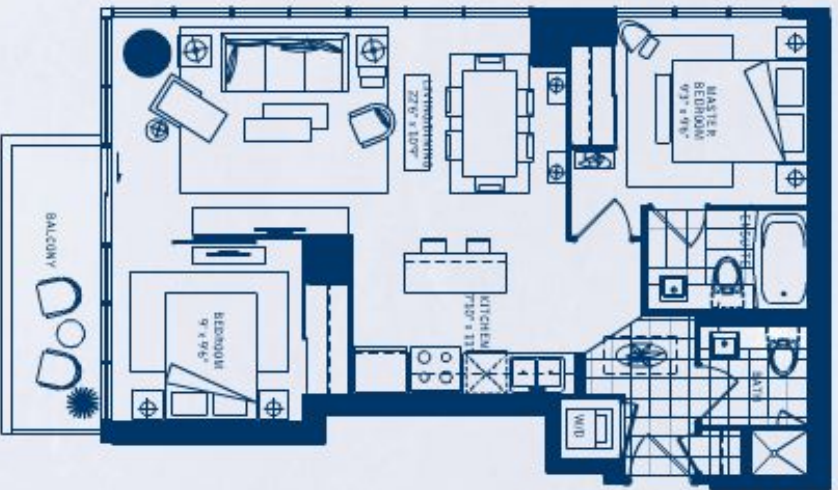

595 SQ. FT.

PHOENIX

ONE BEDROOM + DEN

601 SQ. FT.

EDMONTON

ONE BEDROOM + DEN

607 SQ. FT.

SAN ANTONIO

ONE BEDROOM + DEN

628 SQ. FT.

BOSTON

TWO BEDROOM

736 SQ. FT.

SAN JOSÉ

TWO BEDROOM

761 SQ. FT.

OTTAWA

TWO BEDROOM

825 SQ. FT.

CHARLOTTE

TWO BEDROOM
1,235 SQ. FT.

ATLANTA

TWO BEDROOM

1,262 SQ. FT.