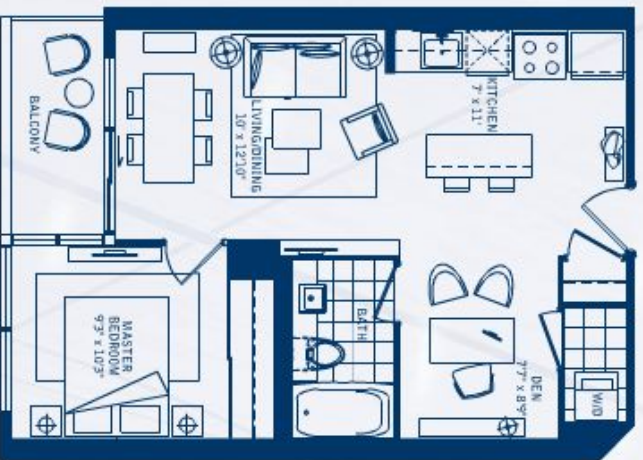

MIAMI

BACHELOR

400 SQ. FT.

ST. LOUIS

ONE BEDROOM

473 SQ. FT.

ORLANDO

ONE BEDROOM

ONE BEDROOM

502 SQ. FT.

INDIANA

ONE BEDROOM + STUDY

552 SQ. FT.

MINNESOTA

ONE BEDROOM + STUDY

554 SQ. FT.

SEATTLE

ONE BEDROOM + STUDY

559 SQ. FT.

ANAHEIM

ONE BEDROOM + DEN

566 SQ. FT.

PORTLAND

ONE BEDROOM + DEN

595 SQ. FT.

PHOENIX

ONE BEDROOM + DEN

601 SQ. FT.

EDMONTON

ONE BEDROOM + DEN

607 SQ. FT.

SAN ANTONIO