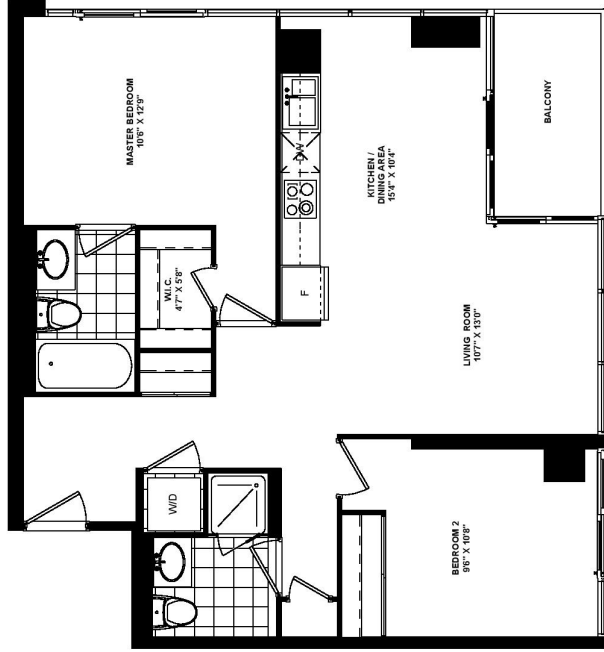

IVORY ON ADELAIDE

SUITE 1-D

520 sq.ft. - 1 Bedroom

LEVEL 12

SUITE REPEATS ON LEVEL 10-23

PLAZA[®]
pureplaza.com

IVORY ON ADELAIDE

SUITE 1-A

SUITE REPEATS ON LEVEL 2, 3, 7 & 8

PLAZA
pureplaza.com

All dimensions are approximate and subject to normal construction variance. Dimensions may exceed the readily floor area. Sites and specifications subject to change without notice. Review is obligated for illustrative purposes only and does not necessarily reflect the actual plans for this site. All dimensions measured concrete to face. © 2012 PurePlaza, LLC. September 2011.

IVORY ON ADELAIDE

SUITE 2-H-T 721 sq.ft. - 2 Bedroom

LEVEL 12
SUITE LOCATED ON LEVEL 12

PLAZA[®]
pureplaza.com

IVORY
ON ADELAIDE

SUITE 2-D

852 sq.ft. - 2 Bedroom

LEVEL 12
SUITE REPEATS ON LEVEL 10-23

PLAZA[®]
pureplaza.com

IVORY
ON ADELAIDE

SUITE 2-A

873 sq.ft. - 2 Bedroom

LEVEL 6
SUITE REPEATS ON LEVEL 3-11

PLAZA®
pureplaza.com

IVORY
ON ADELAIDE

SUITE 2-E