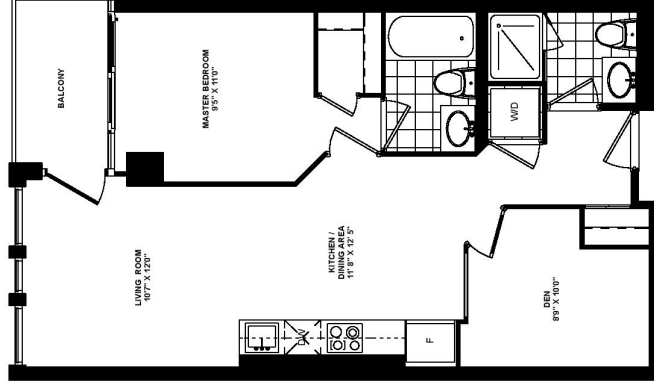

LEVEL 3
SUITE REPEATS ON LEVEL 2-5, 11-12, 20-21

PLAZA[®]
pureplaza.com

IVORY ON ADELAIDE

SUITE 1-D-E

665 sq.ft. – 1 Bedroom + Den

LEVEL 3

SUITE REPEATS ON LEVEL 2-23

PLAZA
pureplaza.com

IVORY ON ADELAIDE

SUITE 1D-J-1 667 sq.ft. - 1 Bedroom + Den

SUITE REPEATS ON LEVEL 3-7 & 10-11

PLAZA
pureplaza.com

IVORY ON ADELAIDE

SUITE 1D-F-R 673 sq.ft. - 1 Bedroom + Den

PLAZA
pureplaza.com

IVORY ON ADELAIDE

SUITE 1-D-D

694 sq.ft. - 1 Bedroom + Den

LEVEL 3

SUITE REPEATS ON LEVEL 2-23

PLAZA
pureplaza.com

IVORY
ON ADELAIDE

SUITE 1D-A1

702 sq.ft. - 1 Bedroom + Den

SUITE REPEATS ON LEVEL 2, 3, 7 & 8

PLAZA
pureplaza.com

All dimensions are approximate and subject to normal construction variance. Dimensions may exceed the readily floor area. Sites and specifications subject to change without notice. Review is obligated for illustrative purposes only and does not necessarily reflect the actual plans for this site. All dimensions measured concrete to face. © 2012 PurePlaza, LLC. September 2011.