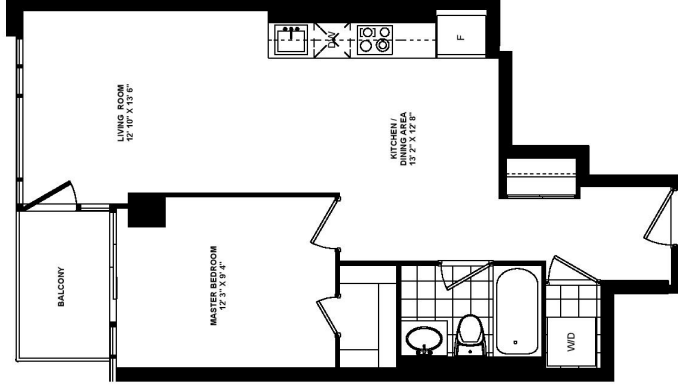

IVORY ON ADELAIDE

SUITE 1-D

520 sq.ft. - 1 Bedroom

LEVEL 12

SUITE REPEATS ON LEVEL 10-23

PLAZA[®]
pureplaza.com

IVORY ON ADELAIDE

SUITE 1-A

563 sq.ft. – 1 Bedroom
(parking not included with this suite)

LEVEL 3

SUITE REPEATS ON LEVEL 3-23

PLAZA
pureplaza.com

IVORY ON ADELAIDE

SUITE 1-G

600 sq.ft. - 1 Bedroom

PLAZA
pureplaza.com

IVORY
ON ADELAIDE

SUITE 1-C

610 sq.ft. - 1 Bedroom

LEVEL 3
SUITE REPEATS ON LEVEL 2-23

PLAZA[®]
pureplaza.com

IVORY
ON ADELAIDE

SUITE 1-B2

650 sq.ft. - 1 Bedroom

LEVEL 3
SUITE REPEATS ON LEVEL 2-5, 11-12, 20-21

PLAZA[®]
pureplaza.com

IVORY ON ADELAIDE

SUITE 1-D-E

665 sq.ft. – 1 Bedroom + Den

LEVEL 3

SUITE REPEATS ON LEVEL 2-23

PLAZA
pureplaza.com