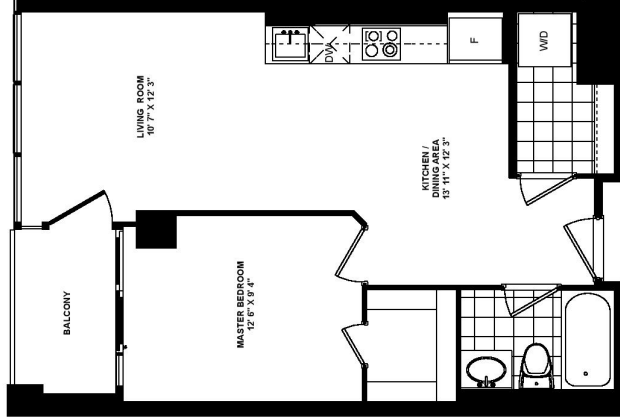

IVORY ON ADELAIDE

SUITE 1-D

520 sq.ft. - 1 Bedroom

LEVEL 12

SUITE REPEATS ON LEVEL 10-23

PLAZA[®]
pureplaza.com

IVORY ON ADELAIDE

SUITE 1-A

563 sq.ft. – 1 Bedroom
(parking not included with this suite)

LEVEL 3

SUITE REPEATS ON LEVEL 3-23

PLAZA
pureplaza.com

IVORY ON ADELAIDE

SUITE 1-G

600 sq.ft. - 1 Bedroom

PLAZA
pureplaza.com

IVORY
ON ADELAIDE

SUITE 1-C

610 sq.ft. - 1 Bedroom

LEVEL 3
SUITE REPEATS ON LEVEL 2-23

PLAZA[®]
pureplaza.com

IVORY
ON ADELAIDE

SUITE 1-B2

650 sq.ft. - 1 Bedroom

LEVEL 3
SUITE REPEATS ON LEVEL 2-5, 11-12, 20-21

PLAZA[®]
pureplaza.com

IVORY ON ADELAIDE

SUITE 1-D-E

665 sq.ft. – 1 Bedroom + Den

LEVEL 3

SUITE REPEATS ON LEVEL 2-23

PLAZA
pureplaza.com