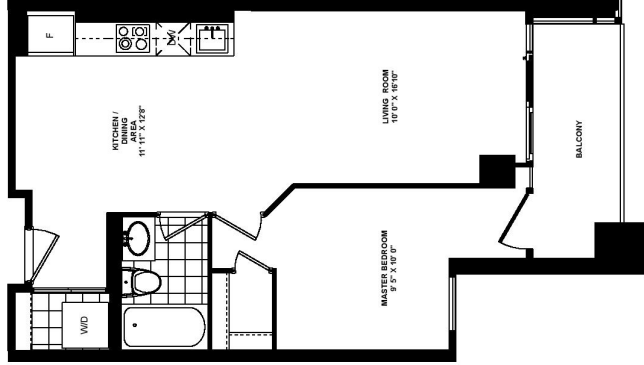

IVORY ON ADELAIDE

SUITE 1-D

520 sq.ft. - 1 Bedroom

LEVEL 12

SUITE REPEATS ON LEVEL 10-23

PLAZA[®]
pureplaza.com

IVORY ON ADELAIDE

SUITE 1-A

563 sq.ft. – 1 Bedroom
(parking not included with this suite)

LEVEL 3

SUITE REPEATS ON LEVEL 3-23

PLAZA
pureplaza.com

IVORY ON ADELAIDE

SUITE 1-G

600 sq.ft. - 1 Bedroom

PLAZA
pureplaza.com

IVORY
ON ADELAIDE

SUITE 1-C

610 sq.ft. - 1 Bedroom

LEVEL 3
SUITE REPEATS ON LEVEL 2-23

PLAZA[®]
pureplaza.com

IVORY
ON ADELAIDE

SUITE 1-B2

650 sq.ft. - 1 Bedroom

LEVEL 3
SUITE REPEATS ON LEVEL 2-5, 11-12, 20-21

PLAZA[®]
pureplaza.com

IVORY ON ADELAIDE

SUITE 1-D-E

665 sq.ft. – 1 Bedroom + Den

LEVEL 3

SUITE REPEATS ON LEVEL 2-23

PLAZA
pureplaza.com