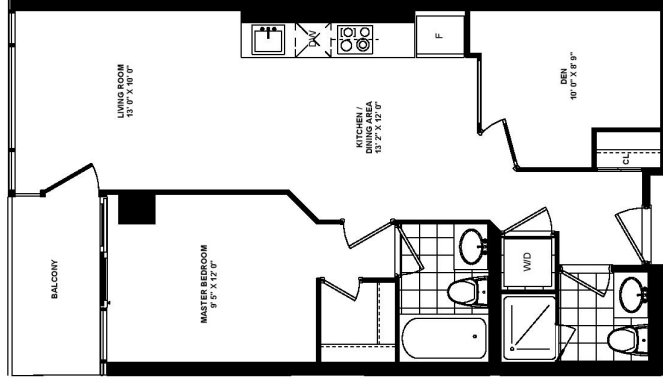

LEVEL 3
SUITE REPEATS ON LEVEL 2-5, 11-12, 20-21

PLAZA[®]
pureplaza.com

IVORY ON ADELAIDE

SUITE 1-D-E

665 sq.ft. – 1 Bedroom + Den

LEVEL 3

SUITE REPEATS ON LEVEL 2-23

PLAZA
pureplaza.com

IVORY ON ADELAIDE

SUITE 1D-J-1 667 sq.ft. - 1 Bedroom + Den

SUITE REPEATS ON LEVEL 3-7 & 10-11

PLAZA
pureplaza.com

IVORY ON ADELAIDE

SUITE 1D-F-R 673 sq.ft. - 1 Bedroom + Den

PLAZA
pureplaza.com

IVORY ON ADELAIDE

SUITE 1-D-D

694 sq.ft. - 1 Bedroom + Den

LEVEL 3

SUITE REPEATS ON LEVEL 2-23

PLAZA
pureplaza.com

IVORY
ON ADELAIDE

SUITE 1D-A1

702 sq.ft. - 1 Bedroom + Den

SUITE REPEATS ON LEVEL 2, 3, 7 & 8

PLAZA
pureplaza.com

All dimensions are approximate and subject to normal construction variance. Dimensions may exceed the readily floor area. Sites and specifications subject to change without notice. Review is obligated for illustrative purposes only and does not necessarily reflect the actual plans for this site. All dimensions measured concrete to face. © 2012 PurePlaza, LLC. September 2011.