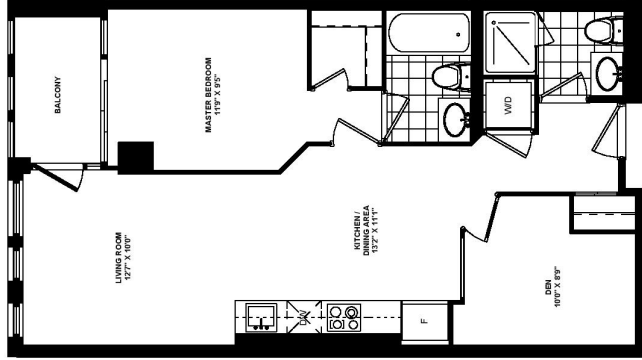

IVORY
ON ADELAIDE

SUITE 1D-A1

702 sq.ft. - 1 Bedroom + Den

SUITE REPEATS ON LEVEL 2, 3, 7 & 8

PLAZA
pureplaza.com