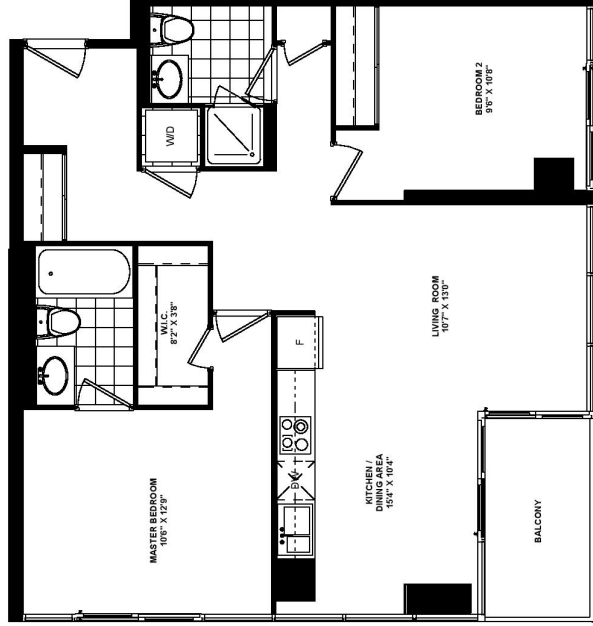

IVORY ON ADELAIDE

SUITE 1-D

520 sq.ft. - 1 Bedroom

LEVEL 12

SUITE REPEATS ON LEVEL 10-23

PLAZA[®]
pureplaza.com

IVORY ON ADELAIDE

SUITE 1-A

IVORY ON ADELAIDE

SUITE 2-H-T 721 sq.ft. - 2 Bedroom

LEVEL 12
SUITE LOCATED ON LEVEL 12

PLAZA[®]
pureplaza.com

IVORY
ON ADELAIDE

SUITE 2-D

852 sq.ft. - 2 Bedroom

LEVEL 12
SUITE REPEATS ON LEVEL 10-23

PLAZA[®]
pureplaza.com

IVORY
ON ADELAIDE

SUITE 2-A

873 sq.ft. - 2 Bedroom

LEVEL 6
SUITE REPEATS ON LEVEL 3-11

PLAZA®
pureplaza.com

IVORY
ON ADELAIDE

SUITE 2-E

874 sq.ft. - 2 Bedroom

PLAZA
pureplaza.com

IVORY ON ADELAIDE

SUITE 2-G-2

940 sq.ft. - 2 Bedroom

SUITE REPEATS ON LEVEL 17-18

PLAZA
pureplaza.com

IVORY ON ADELAIDE