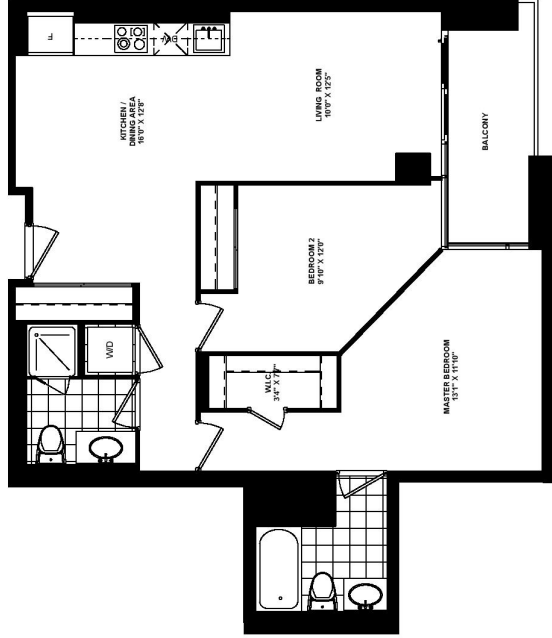

IVORY ON ADELAIDE

SUITE 1D-J-1 667 sq.ft. - 1 Bedroom + Den

SUITE REPEATS ON LEVEL 3-7 & 10-11

PLAZA
pureplaza.com

IVORY ON ADELAIDE

SUITE 1D-F-R 673 sq.ft. - 1 Bedroom + Den

PLAZA
pureplaza.com

IVORY ON ADELAIDE

SUITE REPEATS ON LEVEL 2, 3, 7 & 8

PLAZA
pureplaza.com

All dimensions are approximate and subject to normal construction variance. Dimensions may exceed the readily floor area. Sites and specifications subject to change without notice. Review is obligated for illustrative purposes only and does not necessarily reflect the actual plans for this site. All dimensions measured concrete to face. © 2012 PurePlaza, LLC. September 2011.

IVORY ON ADELAIDE

SUITE 2-H-T 721 sq.ft. - 2 Bedroom

LEVEL 12
SUITE LOCATED ON LEVEL 12

PLAZA[®]
pureplaza.com

IVORY
ON ADELAIDE

SUITE 2-D

852 sq.ft. - 2 Bedroom

LEVEL 12
SUITE REPEATS ON LEVEL 10-23

PLAZA[®]
pureplaza.com

IVORY
ON ADELAIDE

SUITE 2-A

873 sq.ft. - 2 Bedroom

LEVEL 6
SUITE REPEATS ON LEVEL 3-11

PLAZA®
pureplaza.com

IVORY
ON ADELAIDE

SUITE 2-E