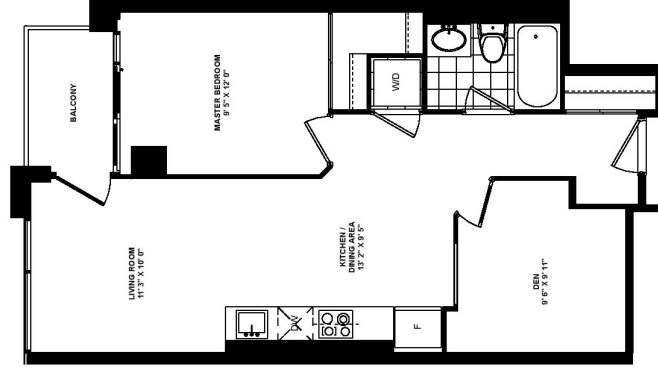

563 sq.ft. – 1 Bedroom
(parking not included with this suite)

LEVEL 3

SUITE REPEATS ON LEVEL 3-23

PLAZA
pureplaza.com

IVORY ON ADELAIDE

SUITE 1-G

600 sq.ft. - 1 Bedroom

PLAZA
pureplaza.com

IVORY
ON ADELAIDE

SUITE 1-C

610 sq.ft. - 1 Bedroom

LEVEL 3
SUITE REPEATS ON LEVEL 2-23

PLAZA[®]
pureplaza.com

IVORY
ON ADELAIDE

SUITE 1-B2

650 sq.ft. - 1 Bedroom

LEVEL 3
SUITE REPEATS ON LEVEL 2-5, 11-12, 20-21

PLAZA[®]
pureplaza.com

IVORY ON ADELAIDE

SUITE 1-D-E

665 sq.ft. – 1 Bedroom + Den

LEVEL 3

SUITE REPEATS ON LEVEL 2-23

PLAZA
pureplaza.com

IVORY ON ADELAIDE

SUITE 1D-J-1 667 sq.ft. - 1 Bedroom + Den

SUITE REPEATS ON LEVEL 3-7 & 10-11

PLAZA
pureplaza.com

IVORY ON ADELAIDE

SUITE 1D-F-R 673 sq.ft. - 1 Bedroom + Den

PLAZA
pureplaza.com

IVORY ON ADELAIDE