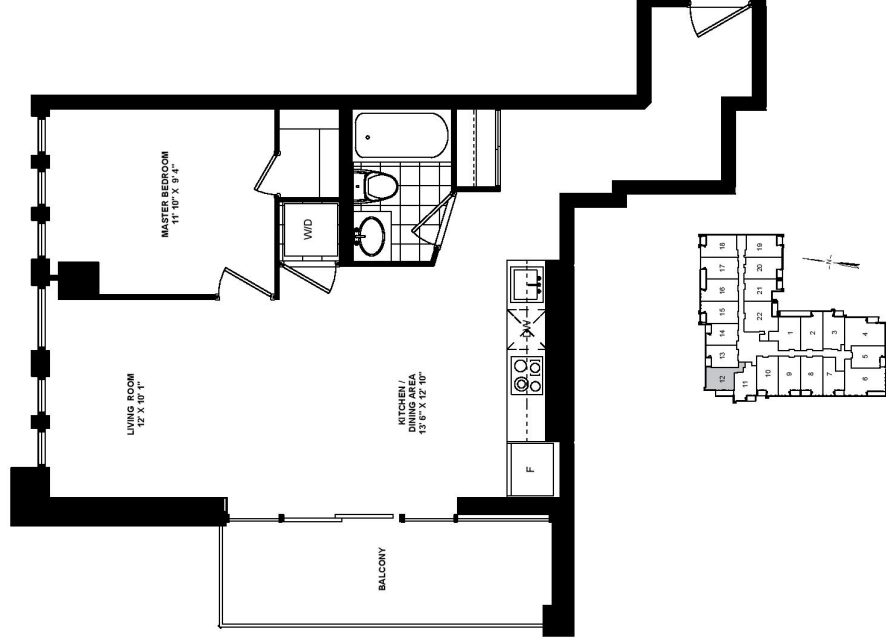

IVORY ON ADELAIDE

SUITE 1-D

520 sq.ft. - 1 Bedroom

LEVEL 12

SUITE REPEATS ON LEVEL 10-23

PLAZA[®]
pureplaza.com

IVORY ON ADELAIDE

SUITE 1-A

IVORY
ON ADELAIDE

SUITE 1-C

610 sq.ft. - 1 Bedroom

LEVEL 3
SUITE REPEATS ON LEVEL 2-23

PLAZA[®]
pureplaza.com

IVORY
ON ADELAIDE

SUITE 1-B2

650 sq.ft. - 1 Bedroom

LEVEL 3
SUITE REPEATS ON LEVEL 2-5, 11-12, 20-21

PLAZA[®]
pureplaza.com

IVORY ON ADELAIDE

SUITE 1-D-E

665 sq.ft. – 1 Bedroom + Den

LEVEL 3

SUITE REPEATS ON LEVEL 2-23

PLAZA
pureplaza.com

IVORY ON ADELAIDE

SUITE 1D-J-1 667 sq.ft. - 1 Bedroom + Den

SUITE REPEATS ON LEVEL 3-7 & 10-11

PLAZA
pureplaza.com

IVORY ON ADELAIDE

SUITE 1D-F-R 673 sq.ft. - 1 Bedroom + Den

PLAZA
pureplaza.com

IVORY ON ADELAIDE