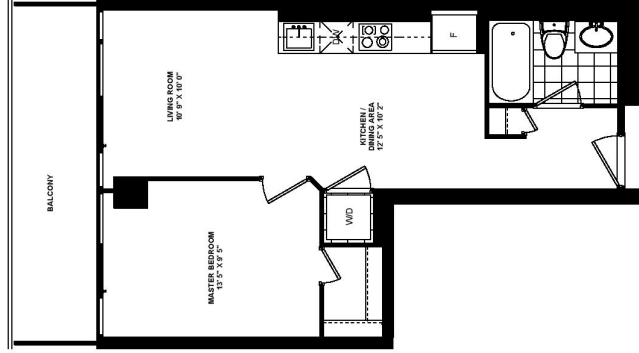

IVORY ON ADELAIDE

SUITE 1-D

520 sq.ft. - 1 Bedroom

LEVEL 12

SUITE REPEATS ON LEVEL 10-23

PLAZA[®]
pureplaza.com

IVORY ON ADELAIDE

SUITE 1-A

563 sq.ft. – 1 Bedroom
(parking not included with this suite)

LEVEL 3

SUITE REPEATS ON LEVEL 3-23

PLAZA
pureplaza.com

IVORY ON ADELAIDE

SUITE 1-G

600 sq.ft. - 1 Bedroom

PLAZA
pureplaza.com

IVORY
ON ADELAIDE

SUITE 1-C

610 sq.ft. - 1 Bedroom

LEVEL 3
SUITE REPEATS ON LEVEL 2-23

PLAZA[®]
pureplaza.com

IVORY
ON ADELAIDE

SUITE 1-B2

650 sq.ft. - 1 Bedroom

LEVEL 3
SUITE REPEATS ON LEVEL 2-5, 11-12, 20-21

PLAZA[®]
pureplaza.com

IVORY ON ADELAIDE

SUITE 1-D-E

665 sq.ft. – 1 Bedroom + Den

LEVEL 3

SUITE REPEATS ON LEVEL 2-23

PLAZA
pureplaza.com