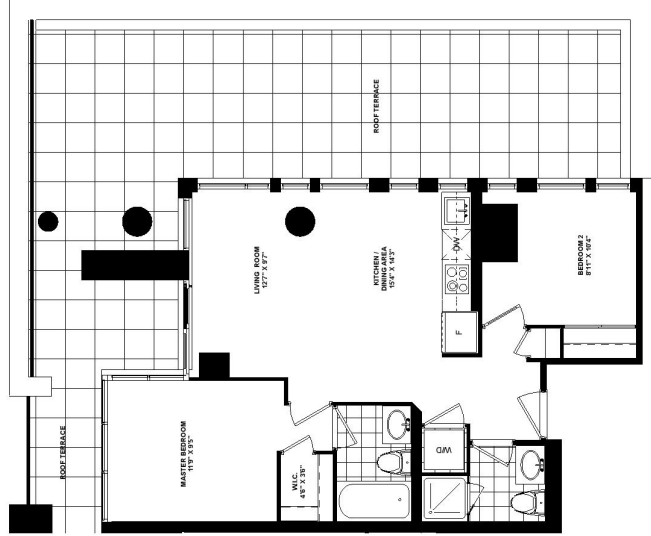

IVORY ON ADELAIDE

SUITE 1D-J-1 667 sq.ft. - 1 Bedroom + Den

SUITE REPEATS ON LEVEL 3-7 & 10-11

PLAZA
pureplaza.com

IVORY ON ADELAIDE

SUITE 1D-F-R 673 sq.ft. - 1 Bedroom + Den

PLAZA
pureplaza.com

IVORY ON ADELAIDE

SUITE 1-D-D

694 sq.ft. - 1 Bedroom + Den

LEVEL 3

SUITE REPEATS ON LEVEL 2-23

PLAZA
pureplaza.com

IVORY
ON ADELAIDE

SUITE 1D-A1

702 sq.ft. - 1 Bedroom + Den

SUITE REPEATS ON LEVEL 2, 3, 7 & 8

PLAZA
pureplaza.com

All dimensions are approximate and subject to normal construction variance. Dimensions may exceed the readily floor area. Sites and specifications subject to change without notice. Review is obligated for illustrative purposes only and does not necessarily reflect the actual plans for this site. All dimensions measured concrete to face. © 2012 PurePlaza, LLC. September 2011.

IVORY ON ADELAIDE

SUITE 2-H-T 721 sq.ft. - 2 Bedroom

LEVEL 12
SUITE LOCATED ON LEVEL 12

PLAZA[®]
pureplaza.com

IVORY
ON ADELAIDE

SUITE 2-D

852 sq.ft. - 2 Bedroom

LEVEL 12
SUITE REPEATS ON LEVEL 10-23