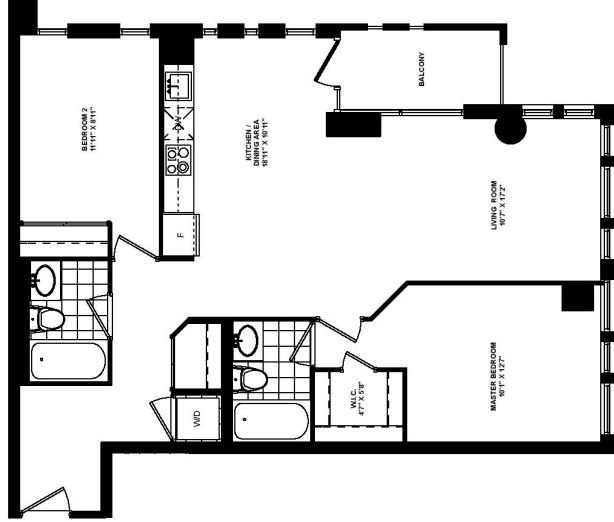

IVORY ON ADELAIDE

SUITE 1D-J-1 667 sq.ft. - 1 Bedroom + Den

SUITE REPEATS ON LEVEL 3-7 & 10-11

PLAZA
pureplaza.com

IVORY ON ADELAIDE

SUITE 1D-F-R 673 sq.ft. - 1 Bedroom + Den

PLAZA
pureplaza.com

IVORY ON ADELAIDE

IVORY ON ADELAIDE

SUITE 2-H-T 721 sq.ft. - 2 Bedroom

LEVEL 12
SUITE LOCATED ON LEVEL 12

PLAZA[®]
pureplaza.com

IVORY
ON ADELAIDE

SUITE 2-D

852 sq.ft. - 2 Bedroom

LEVEL 12
SUITE REPEATS ON LEVEL 10-23

874 sq.ft. - 2 Bedroom

PLAZA
pureplaza.com

IVORY ON ADELAIDE

SUITE 2-G-2

940 sq.ft. - 2 Bedroom

SUITE REPEATS ON LEVEL 17-18

PLAZA
pureplaza.com

IVORY ON ADELAIDE

SUITE 2-B

965 sq.ft. - 2 Bedroom

PLAZA
pureplaza.com

IVORY ON ADELAIDE

SUITE 2-C

983 sq.ft. - 2 Bedroom

LEVEL 6

SUITE REPEATS ON LEVEL 2-8