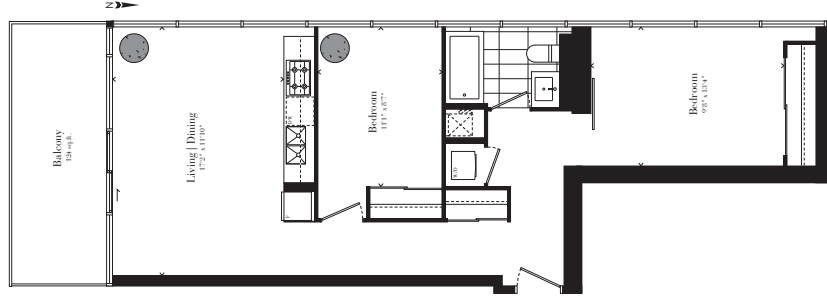

Teatro La Fenice

2 Bedroom :: 815 sq.ft.
plus 124 sq.ft. Balcony