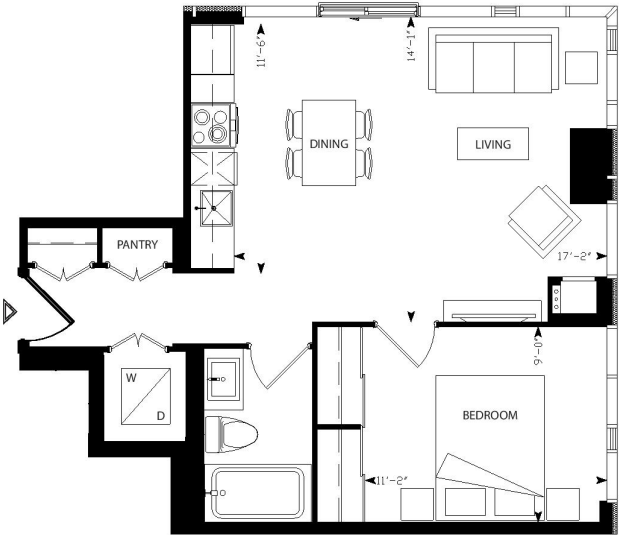

HUGO

558 sq.ft.

1 Bedroom + 1 Bathroom

2nd to 7th floors

Purchase this suite and receive a copy of Les Miserables.