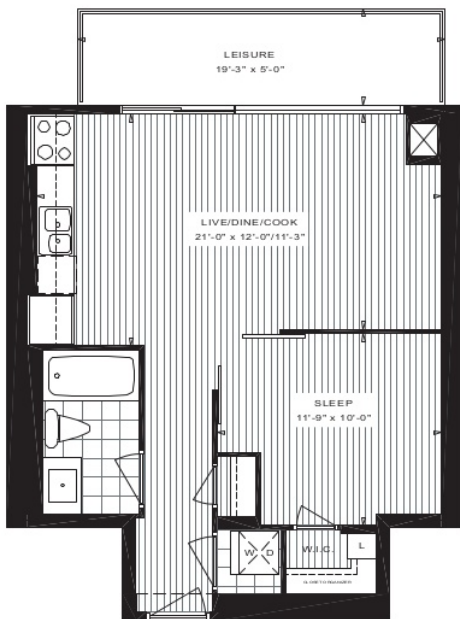

Tokyo557

ONE BEDROOM / 557 SQ. FT.

Monarch

interior - 557 sq.ft.

balcony - 90 sq.ft.

**total living area -
647 sq.ft.**