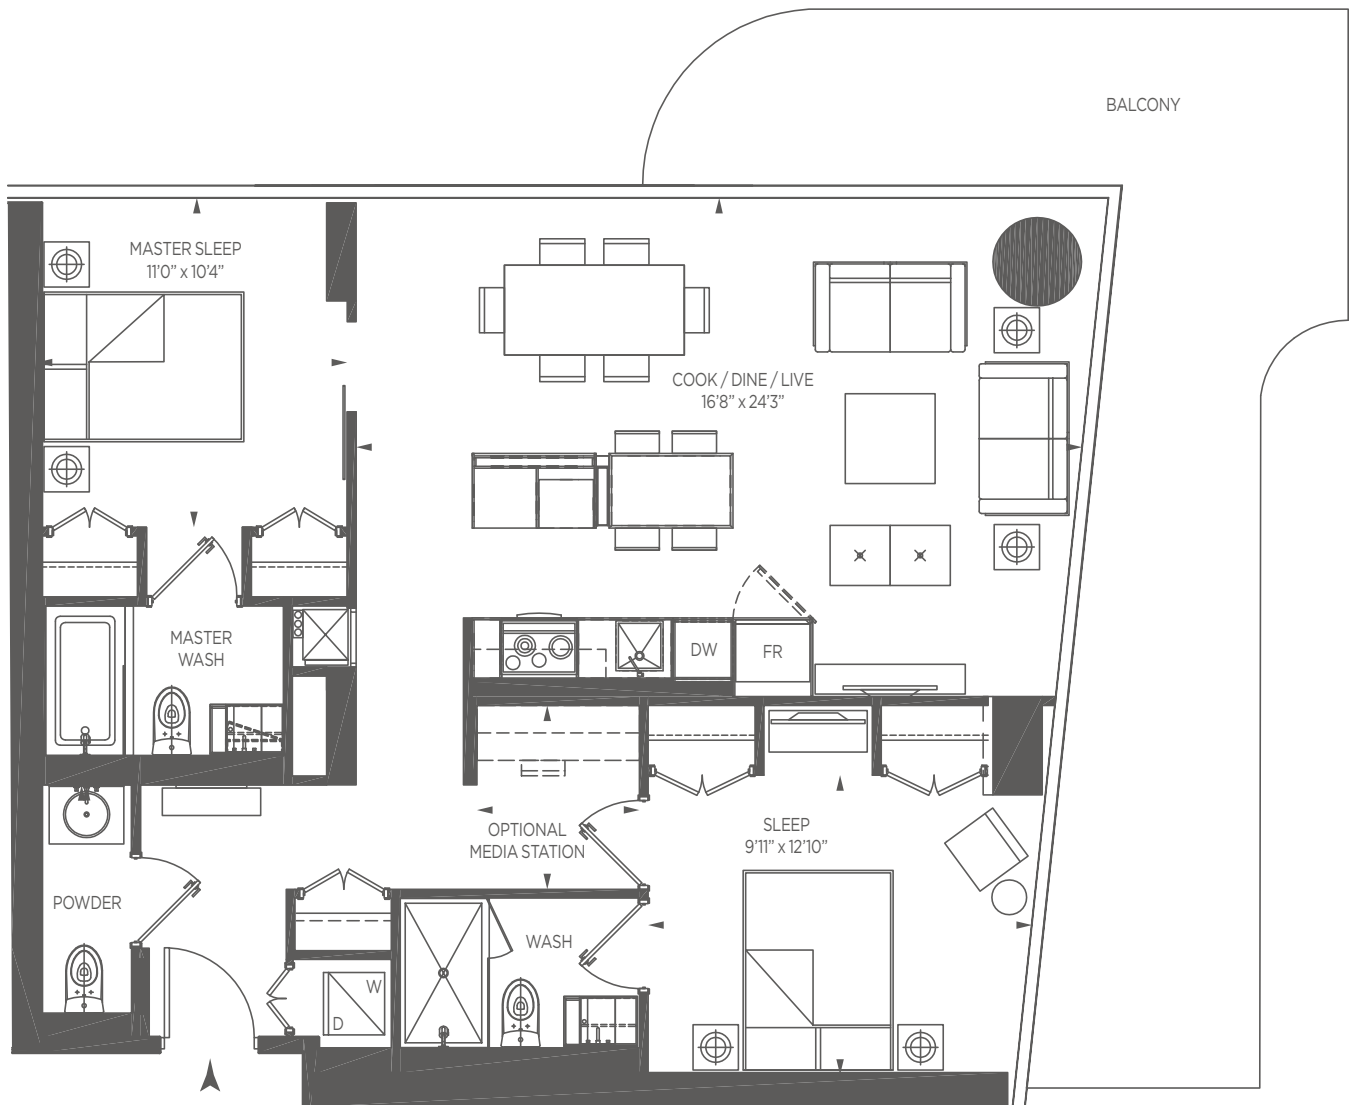

1046 SQ.FT.

2 BEDROOM

Inspiration.

FLOOR 39 - 59

ONE BLOOR

/ TORONTO /

GREAT GULF

All dimensions are approximate. Sizes and specifications are subject to change without notice. E. & O.E. Actual usable floor space varies from stated floor area. All furniture is for illustrate purposes only. Balcony sizes will vary from floor to floor due to the architectural design of building.