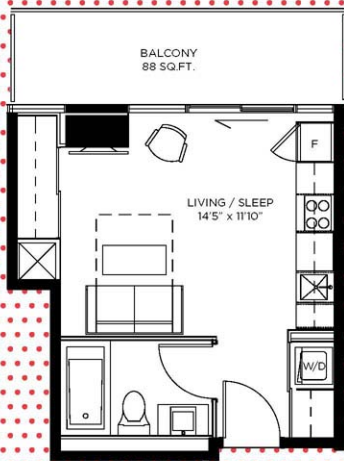

ART 303

STUDIO 303 SQ.FT. | BALCONY 88 SQ.FT. | TOTAL 391 SQ.FT.