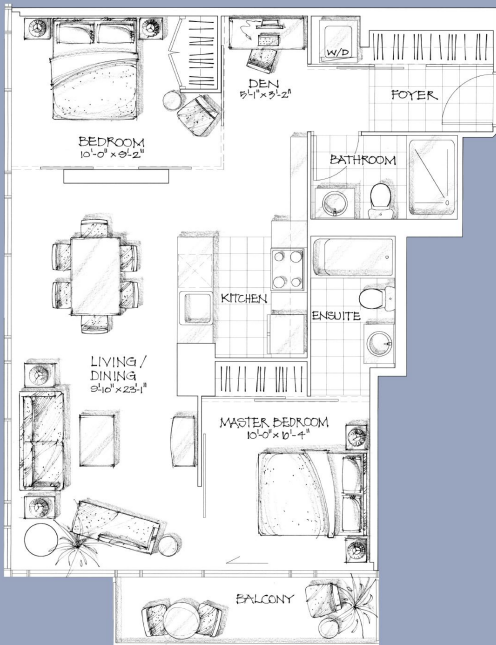

veronese

03, 06 + 07 TWO BEDROOM

857 SQ. FT.

11'-11"

BEDROOM

NORTH TOWER
TYPICAL 5-34

NORTH TOWER
TYPICAL 5-26

NORTH TOWER
TYPICAL 27-35

SOUTH TOWER
TYPICAL 5-41

SOUTH TOWER
TYPICAL 5-26

SOUTH TOWER
TYPICAL 27-40